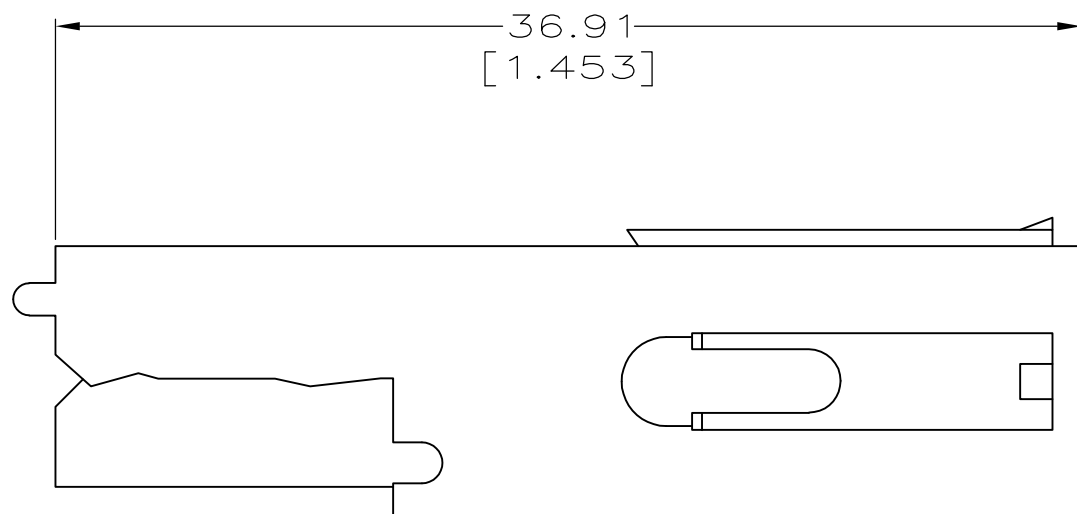

- 1. ALL DIMENSIONS ARE MAXIMUM UNLESS OTHERWISE SPECIFIED.
- 2. THIS HOUSING IS USED WITH TERMINALS 556135-1,-2 [18-16-14 AWG CU WIRE: (-1) REEL AND (-2) LOOSE PIECE], AND 556136-1,-2 [12 AND 10 AWG CU WIRE: (-1) REEL AND (-2) LOOSE PIECE] AND MOUNTING ADAPTER 557313-1.

GRAY	556137-8
BLUE	556137-6
RED	556137-4
GREEN	556137-3
BLACK	556137-2
WHITE	556137-1
COLOR	PART NUMBER

THIS DRAWING IS A CONTROLLED DOCUMENT.		DWN M.BINNER 13 MAR 97											
DIMENSIONS: mm[INCHES]		CHK R.STONE 14 MAR 97											
TOLERANCES UNLESS OTHERWISE SPECIFIED:		APVD M.McALONIS 17 MAR 97											
<table border="0"> <tr> <td>0 PLC</td> <td>± -</td> <td rowspan="5" style="text-align: center;"> </td> </tr> <tr> <td>1 PLC</td> <td>± -</td> </tr> <tr> <td>2 PLC</td> <td>± -</td> </tr> <tr> <td>3 PLC</td> <td>± -</td> </tr> <tr> <td>4 PLC ANGLES</td> <td>± -</td> </tr> </table>		0 PLC	± -		1 PLC	± -	2 PLC	± -	3 PLC	± -	4 PLC ANGLES	± -	NAME HOUSING, SINGLE POSITION, WTW, AMPINERGY™
0 PLC	± -												
1 PLC	± -												
2 PLC	± -												
3 PLC	± -												
4 PLC ANGLES	± -												
MATERIAL POLYCARBONATE, 94V-0 COLOR: SEE TABLE		FINISH -	PRODUCT SPEC 108-1373	SIZE A3	CAGE CODE 00779	DRAWING NO C-556137	RESTRICTED TO -						
CUSTOMER DRAWING			SCALE 4:1	SHEET 1 of 1	REV B1								