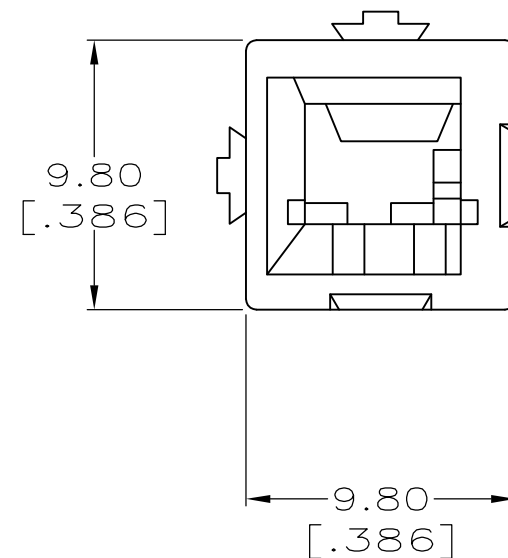

- 1. ALL DIMENSIONS ARE MAXIMUM UNLESS OTHERWISE SPECIFIED.
- 2. THIS HOUSING IS USED WITH TERMINALS 556135-1,-2 [18-16-14 AWG CU WIRE: (-1) REEL AND (-2) LOOSE PIECE], AND 556136-1,-2 [12 AND 10 AWG CU WIRE: (-1) REEL AND (-2) LOOSE PIECE] AND MOUNTING ADAPTER 557313-1.

GRAY	556137-8
BLUE	556137-6
RED	556137-4
GREEN	556137-3
BLACK	556137-2
WHITE	556137-1
COLOR	PART NUMBER

THIS DRAWING IS A CONTROLLED DOCUMENT.		DWN M.BINNER 13 MAR 97											
DIMENSIONS: mm[INCHES]		CHK R.STONE 14 MAR 97											
TOLERANCES UNLESS OTHERWISE SPECIFIED:		APVD M.McALONIS 17 MAR 97											
<table border="0"> <tr> <td>0 PLC</td> <td>± -</td> <td rowspan="5" style="text-align: center;"> </td> </tr> <tr> <td>1 PLC</td> <td>± -</td> </tr> <tr> <td>2 PLC</td> <td>± -</td> </tr> <tr> <td>3 PLC</td> <td>± -</td> </tr> <tr> <td>4 PLC ANGLES</td> <td>± -</td> </tr> </table>		0 PLC	± -		1 PLC	± -	2 PLC	± -	3 PLC	± -	4 PLC ANGLES	± -	NAME HOUSING, SINGLE POSITION, WTW, AMPINERGY™
0 PLC	± -												
1 PLC	± -												
2 PLC	± -												
3 PLC	± -												
4 PLC ANGLES	± -												
MATERIAL POLYCARBONATE, 94V-0 COLOR: SEE TABLE		FINISH -	PRODUCT SPEC 108-1373	SIZE A3	CAGE CODE 00779	DRAWING NO C-556137	RESTRICTED TO -						
CUSTOMER DRAWING			SCALE 4:1	SHEET 1 of 1	REV B1								