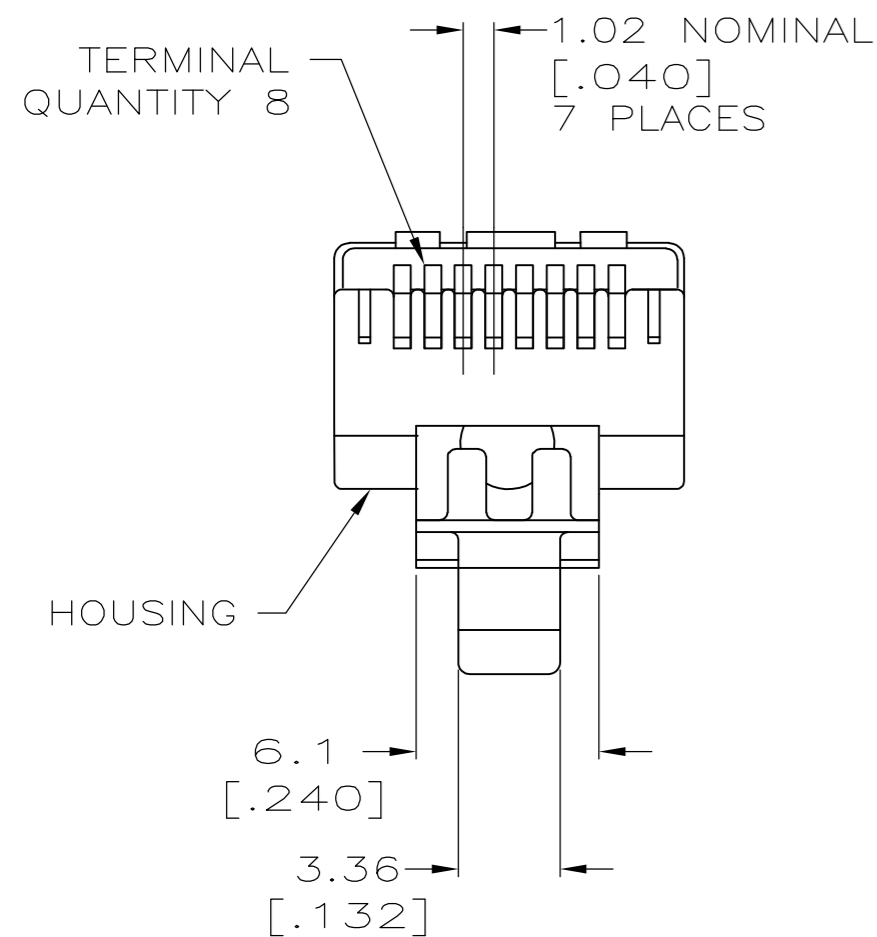

THIS DRAWING IS UNPUBLISHED. RELEASED FOR PUBLICATION
 © COPYRIGHT - By - ALL RIGHTS RESERVED.

LOC	DIST	REVISIONS				
P	LTR	DESCRIPTION	DATE	DWN	APVD	
HM	00	J	REV; ECO-15-007444	14MAY2015	GG	JG

- 1. DIMENSIONS ARE MAXIMUM UNLESS OTHERWISE SPECIFIED.
- 2. MATERIAL: HOUSING - POLYCARBONATE, CLEAR
 TERMINAL - .36 [.014] THICK PHOSPHOR BRONZE PLATED WITH .178 μ m [.000007] THICK GOLD IN LOCALIZED PLATE AREA, OVER .762 μ m [.000030] THICK PALLADIUM NICKEL IN LOCALIZED PLATE AREA OVER 2.54 μ m [.000100] THICK NICKEL ON ENTIRE CONTACT.
 SHIELD - COPPER ALLOY WITH 1.27 μ m [.000050] MINIMUM SEMI-BRIGHT (SATIN) NICKEL.
- 3. PLUG WILL ACCEPT 24 TO 28 AWG STRANDED WIRE, 0.74-0.99 [.029-.039] DIAMETER, WITH A 5.08 [.200] DIAMETER MAXIMUM JACKET.
- 4. TERMINATED DIMENSION 6.15 [.242] MAXIMUM.
- 5. 500 ASSEMBLIES PER PACKAGE.
- 6. 100 ASSEMBLIES PER PACKAGE.

6	5-569532-3
5	5-569532-2
PACKAGED	PART NUMBER

THIS DRAWING IS A CONTROLLED DOCUMENT.		DWN	L. HALL	25OCT2006		TE Connectivity			
DIMENSIONS: mm [INCHES]		CHK	C. DOOLEY	30OCT2006		MODULAR PLUG ASSEMBLY, 8 POSITION, SHIELDED, ROUND CABLE, STRANDED WIRE			
TOLERANCES UNLESS OTHERWISE SPECIFIED:		APVD	C. DOOLEY	30OCT2006		SIZE	CAGE CODE	DRAWING NO	
0 PLC ± - 1 PLC ± - 2 PLC ± - 3 PLC ± - 4 PLC ± - ANGLES ± -		PRODUCT SPEC	108-1163	APPLICATION SPEC		A2	00779	C=569532	
MATERIAL		FINISH	WEIGHT		CUSTOMER DRAWING		SCALE	SHEET	REV
-2		-2	-		4:1		1 of 1	J	