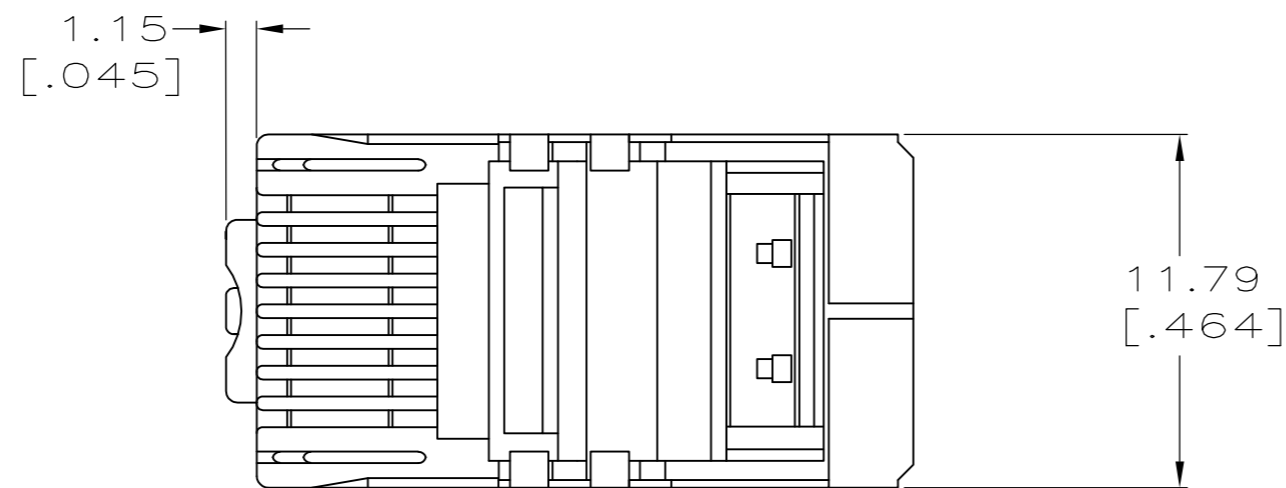

THIS DRAWING IS UNPUBLISHED. RELEASED FOR PUBLICATION
 © COPYRIGHT - By - ALL RIGHTS RESERVED.

LOC	DIST	REVISIONS				
P	LTR	DESCRIPTION	DATE	DWN	APVD	
HM	00	J	REV; ECO-15-007444	14MAY2015	GG	JG

- 1. DIMENSIONS ARE MAXIMUM UNLESS OTHERWISE SPECIFIED.
- 2. MATERIAL: HOUSING - POLYCARBONATE, CLEAR
 TERMINAL - .36 [.014] THICK PHOSPHOR BRONZE PLATED WITH .178 μ m [.000007] THICK GOLD IN LOCALIZED PLATE AREA, OVER .762 μ m [.000030] THICK PALLADIUM NICKEL IN LOCALIZED PLATE AREA OVER 2.54 μ m [.000100] THICK NICKEL ON ENTIRE CONTACT.
 SHIELD - COPPER ALLOY WITH 1.27 μ m [.000050] MINIMUM SEMI-BRIGHT (SATIN) NICKEL.
- 3. PLUG WILL ACCEPT 24 TO 28 AWG STRANDED WIRE, 0.74-0.99 [.029-.039] DIAMETER, WITH A 5.08 [.200] DIAMETER MAXIMUM JACKET.
- 4. TERMINATED DIMENSION 6.15 [.242] MAXIMUM.
- 5. 500 ASSEMBLIES PER PACKAGE.
- 6. 100 ASSEMBLIES PER PACKAGE.

6	5-569532-3
5	5-569532-2
PACKAGED	PART NUMBER

THIS DRAWING IS A CONTROLLED DOCUMENT.		DWN	L. HALL	25OCT2006		TE Connectivity			
DIMENSIONS: mm [INCHES]		CHK	C. DOOLEY	30OCT2006		MODULAR PLUG ASSEMBLY, 8 POSITION, SHIELDED, ROUND CABLE, STRANDED WIRE			
TOLERANCES UNLESS OTHERWISE SPECIFIED:		APVD	C. DOOLEY	30OCT2006		SIZE	CAGE CODE	DRAWING NO	
0 PLC ± - 1 PLC ± - 2 PLC ± - 3 PLC ± - 4 PLC ± - ANGLES ± -		PRODUCT SPEC	108-1163	APPLICATION SPEC		A2	00779	C=569532	
MATERIAL		FINISH	WEIGHT		CUSTOMER DRAWING		SCALE	SHEET	REV
-2		-2	-		4:1		1 of 1	J	