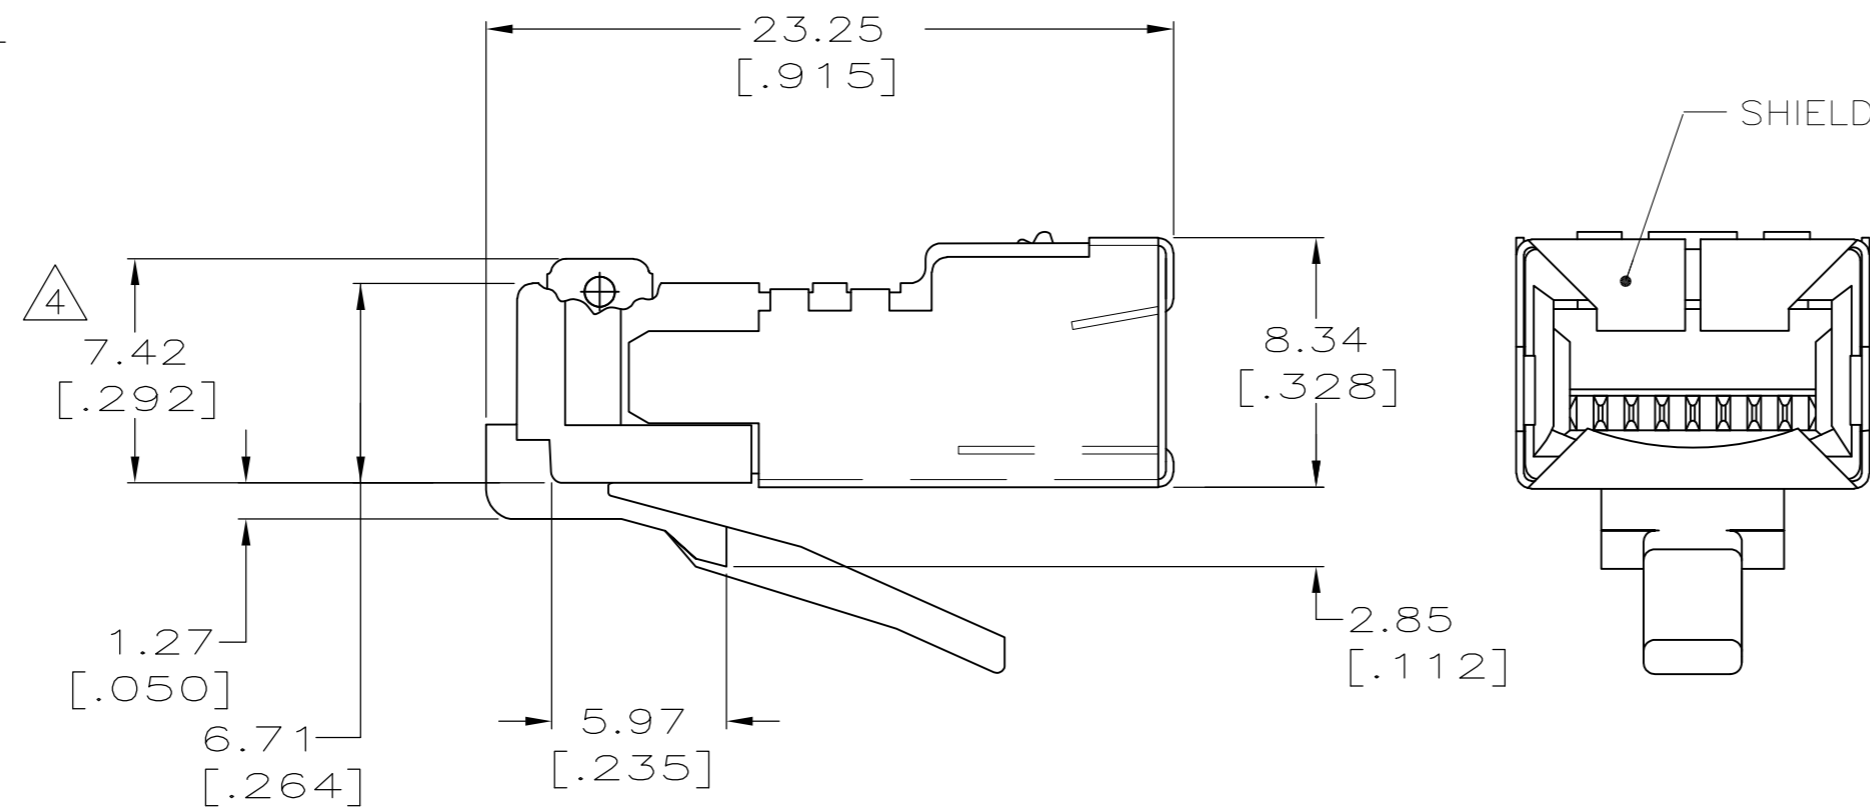

THIS DRAWING IS UNPUBLISHED. RELEASED FOR PUBLICATION
 © COPYRIGHT - By - ALL RIGHTS RESERVED.

LOC	DIST	REVISIONS				
P	LTR	DESCRIPTION	DATE	DWN	APVD	
HM	00	J	REV; ECO-15-007444	14MAY2015	GG	JG

- 1. DIMENSIONS ARE MAXIMUM UNLESS OTHERWISE SPECIFIED.
- 2. MATERIAL: HOUSING - POLYCARBONATE, CLEAR
 TERMINAL - .36 [.014] THICK PHOSPHOR BRONZE PLATED WITH .178 μ m [.000007] THICK GOLD IN LOCALIZED PLATE AREA, OVER .762 μ m [.000030] THICK PALLADIUM NICKEL IN LOCALIZED PLATE AREA OVER 2.54 μ m [.000100] THICK NICKEL ON ENTIRE CONTACT.
 SHIELD - COPPER ALLOY WITH 1.27 μ m [.000050] MINIMUM SEMI-BRIGHT (SATIN) NICKEL.
- 3. PLUG WILL ACCEPT 24 TO 28 AWG STRANDED WIRE, 0.74-0.99 [.029-.039] DIAMETER, WITH A 5.08 [.200] DIAMETER MAXIMUM JACKET.
- 4. TERMINATED DIMENSION 6.15 [.242] MAXIMUM.
- 5. 500 ASSEMBLIES PER PACKAGE.
- 6. 100 ASSEMBLIES PER PACKAGE.

6	5-569532-3
5	5-569532-2
PACKAGED	PART NUMBER

THIS DRAWING IS A CONTROLLED DOCUMENT.		DWN	L. HALL	25OCT2006		TE Connectivity			
DIMENSIONS: mm [INCHES]		CHK	C. DOOLEY	30OCT2006		MODULAR PLUG ASSEMBLY, 8 POSITION, SHIELDED, ROUND CABLE, STRANDED WIRE			
TOLERANCES UNLESS OTHERWISE SPECIFIED:		APVD	C. DOOLEY	30OCT2006		SIZE	CAGE CODE	DRAWING NO	
0 PLC ± - 1 PLC ± - 2 PLC ± - 3 PLC ± - 4 PLC ± - ANGLES ± -		PRODUCT SPEC	108-1163	APPLICATION SPEC		A2	00779	C=569532	
MATERIAL		FINISH	WEIGHT		CUSTOMER DRAWING		SCALE	SHEET	REV
-2		-2	-		4:1		1 of 1	J	