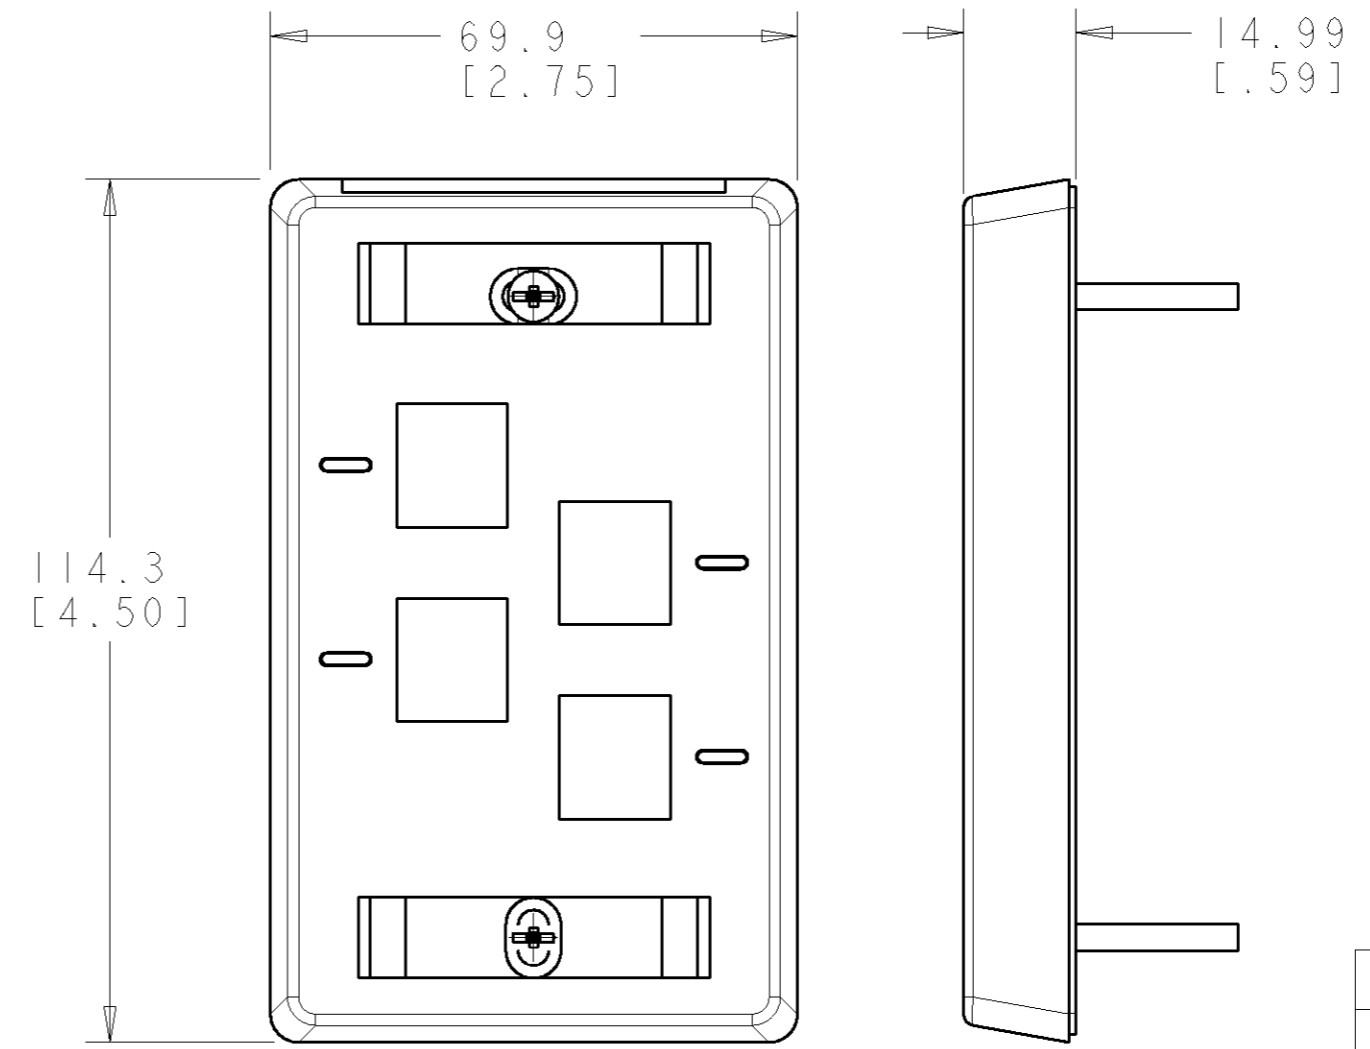

- △1 DIMENSIONS ARE NOMINAL UNLESS OTHERWISE SPECIFIED.
- △2 MATERIAL:
FACEPLATE: ABS MOLDING COMPOUND. SEE TABLE FOR COLORS.
SCREWS: ZINC PLATED CARBON STEEL
COVER, LABEL: POLYCARBONATE MOLDING COMPOUND, CLEAR
LABEL: WHITE INDEX PAPER
- 3. KIT SHIPPED UNASSEMBLED.
- △4 MOLD OVER ICON FEATURE, 4X.
- △5 NON-TEXTURED AREA FOR LABEL, UP TO 9.65 [0.38] HIGH.

SCALE 1:1

ELECTRIC IVORY	1-557502-1
NEMA GRAY	557502-4
WHITE	557502-3
BLACK	557502-2
LIGHT ALMOND	557502-1
COLOR	PART NUMBER

THIS DRAWING IS A CONTROLLED DOCUMENT FOR TYCO ELECTRONICS CORPORATION. IT IS SUBJECT TO CHANGE AND THE CONTROLLING ENGINEERING ORGANIZATION SHOULD BE CONTACTED FOR THE LATEST REVISION.		DWN J. MCNEAL 27SEP2005	Tyco Electronics Harrisburg, PA 17105-3608	
DIMENSIONS: INCHES		CHK G. BOWMAN 27SEP2005	NAME FACEPLATE KIT, 4 PORT, STAGGERED, 110 CONNECT	
TOLERANCES UNLESS OTHERWISE SPECIFIED:		APVD G. BOWMAN 27SEP2005	PRODUCT SPEC -	
0 PLC ± 1 PLC ± 2 PLC ± 3 PLC ± 4 PLC ± ANGLES ± FINISH ±		APPLICATION SPEC 408-3282	RESTRICTED TO -	
MATERIAL △2 -	△2 -	WEIGHT -	SIZE A2	CAGE CODE 00779
CUSTOMER DRAWING		DRAWING NO. G-557502	SHEET 1 OF 1 REV G	