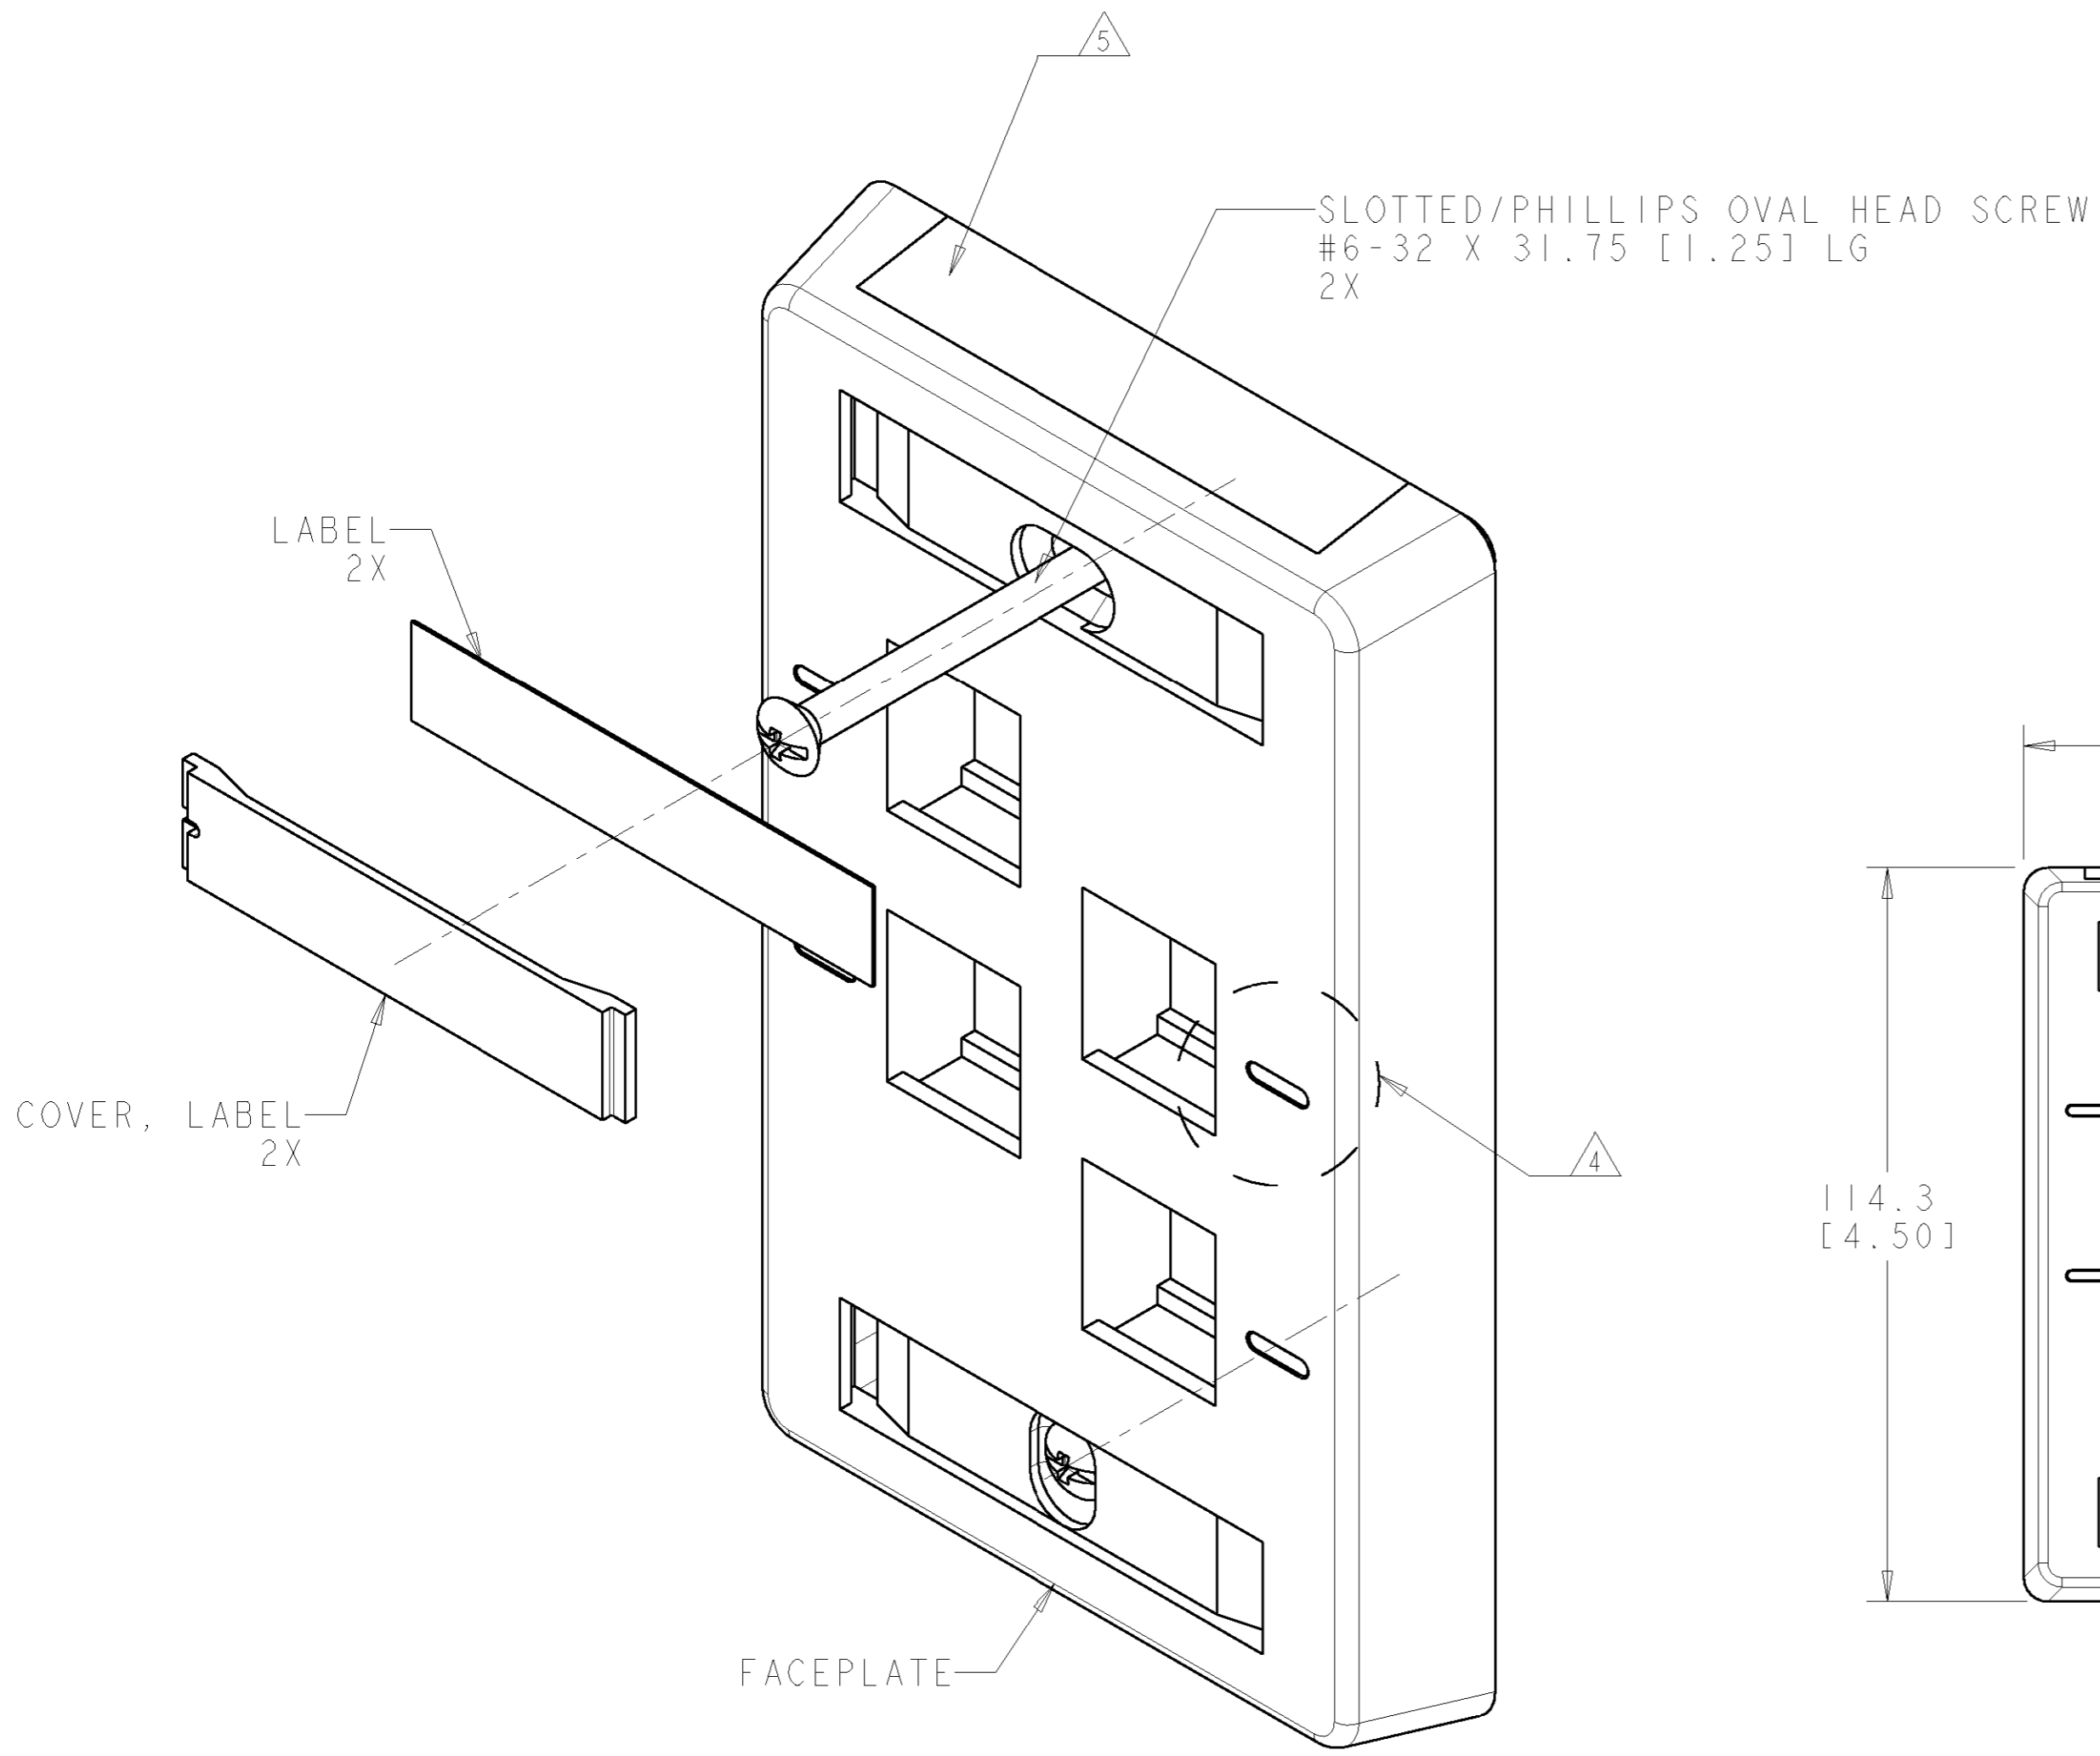

- △1 DIMENSIONS ARE NOMINAL UNLESS OTHERWISE SPECIFIED.
- △2 MATERIAL:
FACEPLATE: ABS MOLDING COMPOUND. SEE TABLE FOR COLORS.
SCREWS: ZINC PLATED CARBON STEEL
COVER, LABEL: POLYCARBONATE MOLDING COMPOUND, CLEAR
LABEL: WHITE INDEX PAPER
- 3. KIT SHIPPED UNASSEMBLED.
- △4 MOLD OVER ICON FEATURE, 4X.
- △5 NON-TEXTURED AREA FOR LABEL, UP TO 9.65 [0.38] HIGH.

SCALE 1:1

ELECTRIC IVORY	1-557502-1
NEMA GRAY	557502-4
WHITE	557502-3
BLACK	557502-2
LIGHT ALMOND	557502-1
COLOR	PART NUMBER

THIS DRAWING IS A CONTROLLED DOCUMENT FOR TYCO ELECTRONICS CORPORATION. IT IS SUBJECT TO CHANGE AND THE CONTROLLING ENGINEERING ORGANIZATION SHOULD BE CONTACTED FOR THE LATEST REVISION.		DWN J. MCNEAL 27SEP2005	Tyco Electronics Harrisburg, PA 17105-3608	
DIMENSIONS: INCHES		CHK G. BOWMAN 27SEP2005	NAME FACEPLATE KIT, 4 PORT, STAGGERED, 110 CONNECT	
TOLERANCES UNLESS OTHERWISE SPECIFIED:		APVD G. BOWMAN 27SEP2005	PRODUCT SPEC -	
0 PLC ± 1 PLC ± 2 PLC ± 3 PLC ± 4 PLC ± ANGLES ± FINISH ±		APPLICATION SPEC 408-3282	RESTRICTED TO -	
MATERIAL △2 -	△2 -	WEIGHT -	SIZE A2	CAGE CODE 00779
CUSTOMER DRAWING		DRAWING NO. G-557502	SHEET 1 OF 1 REV G	