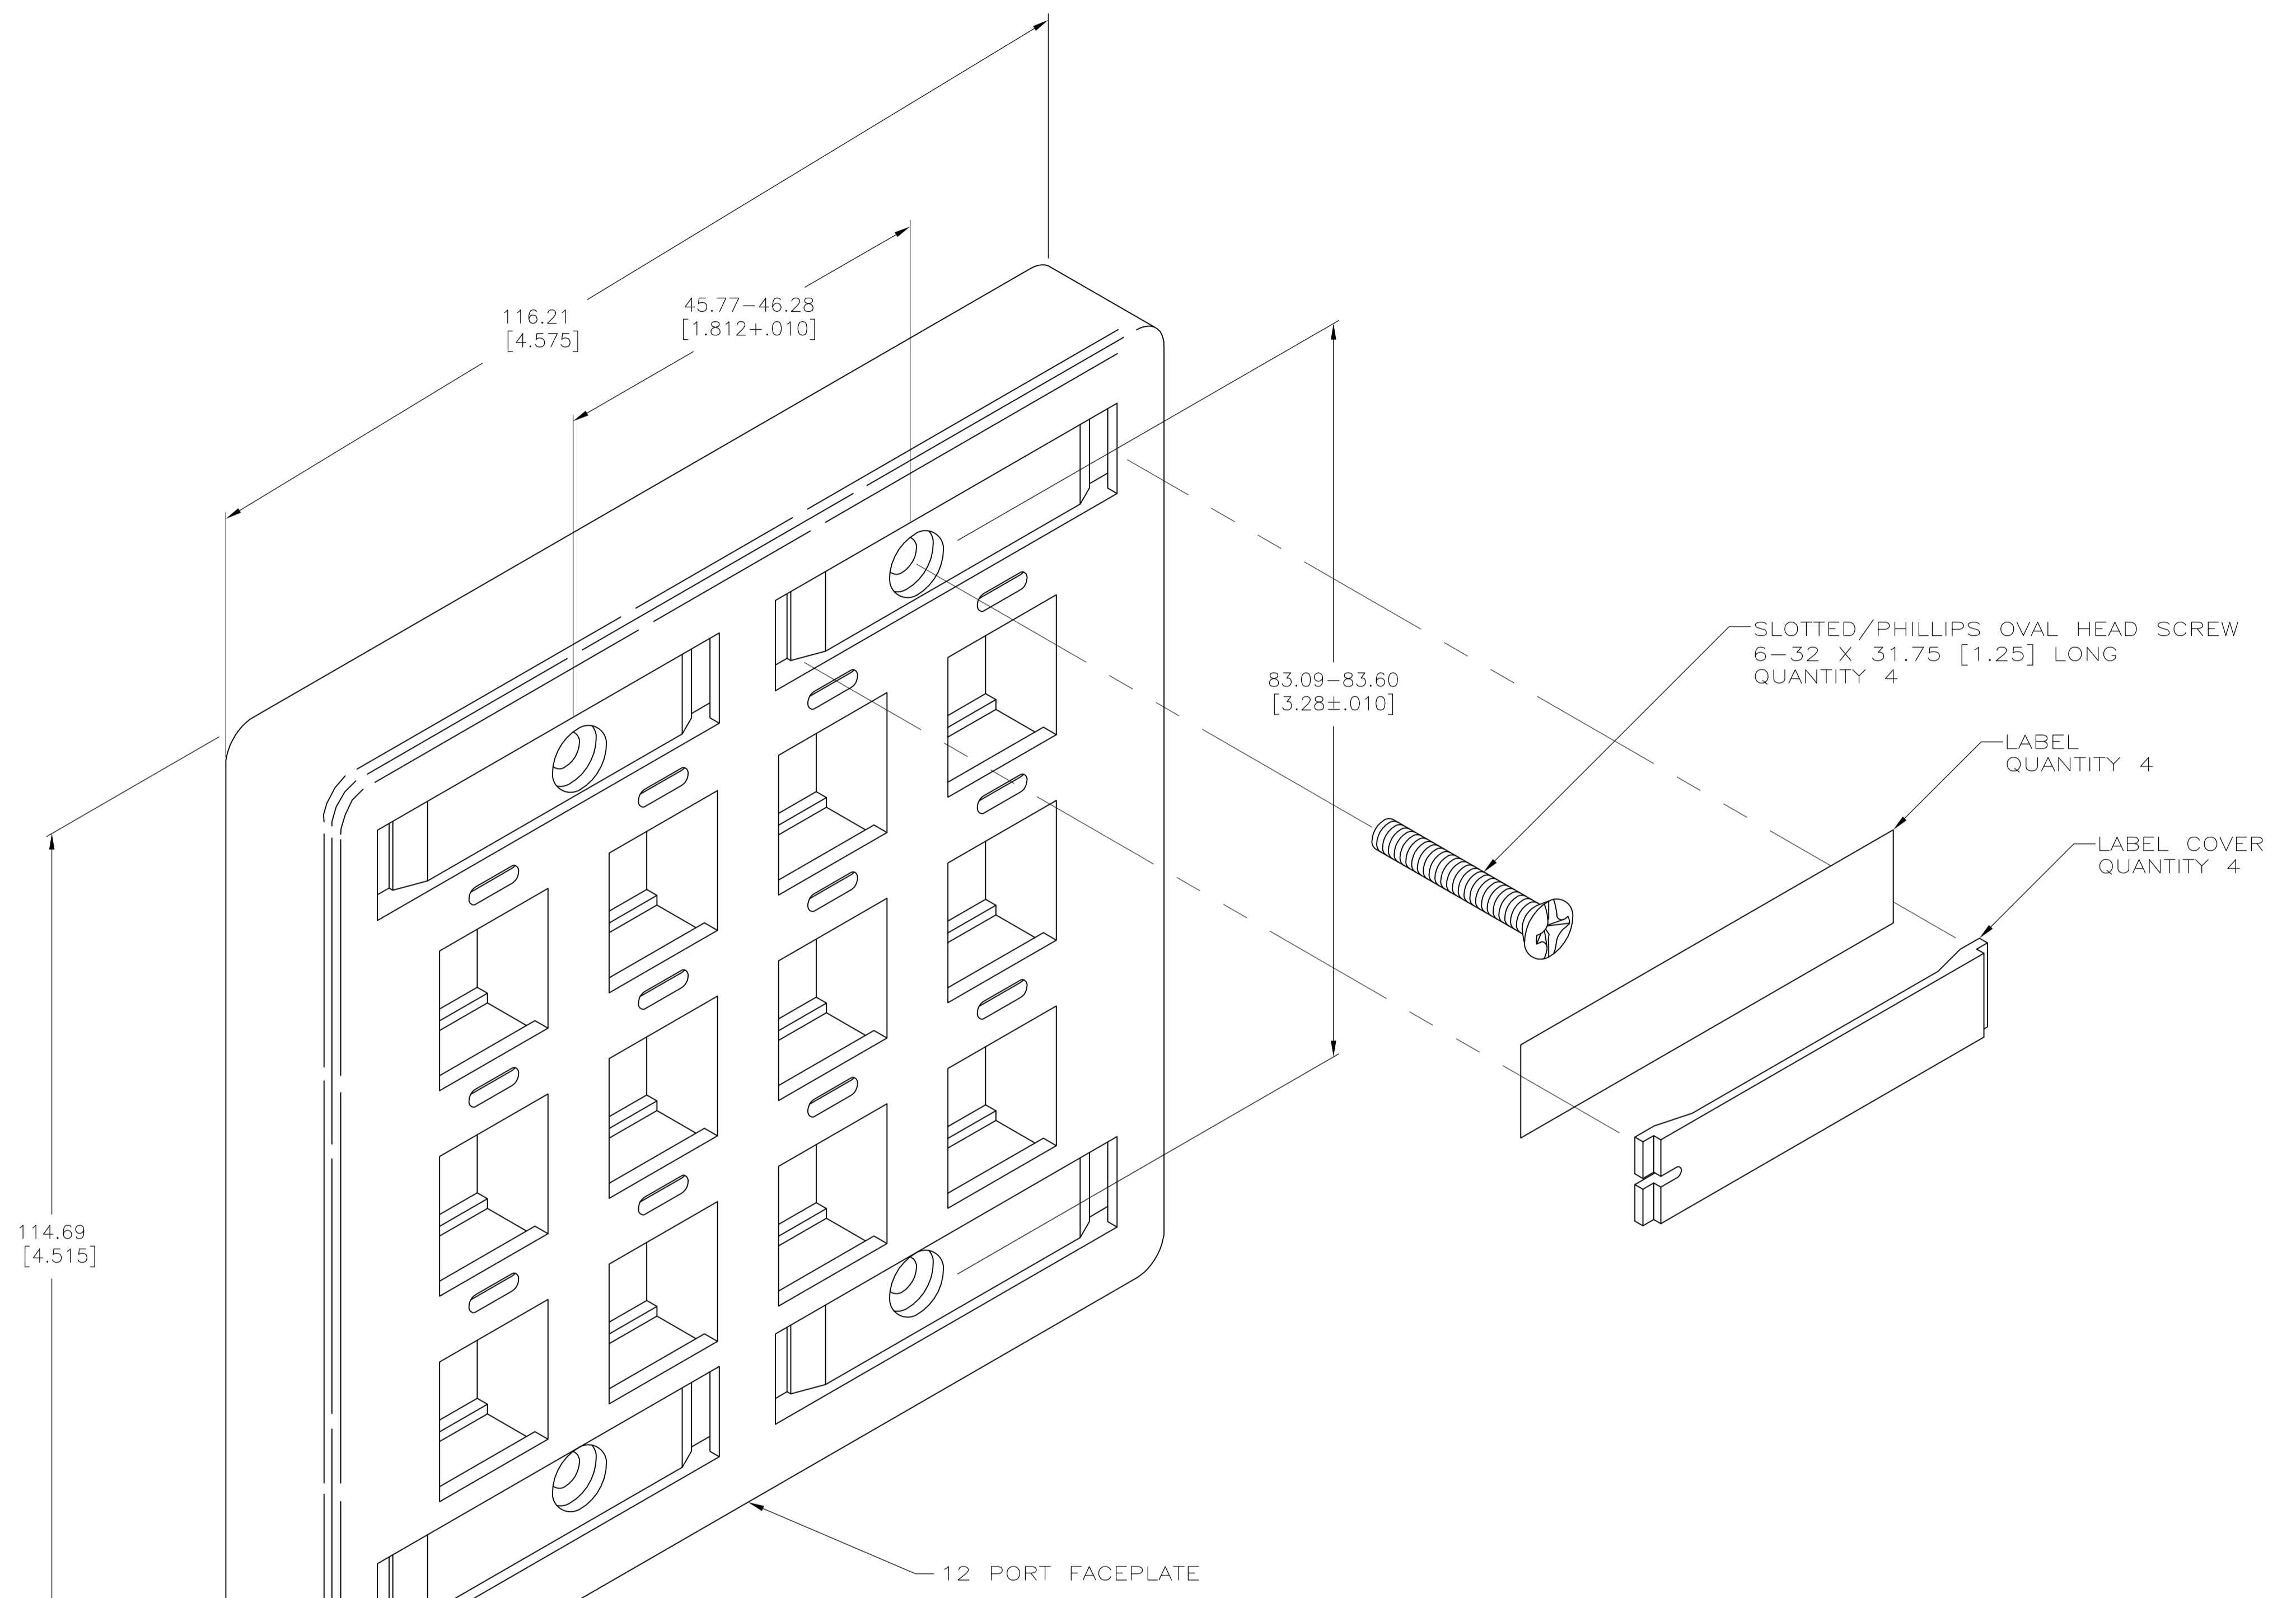

LOC	DIST	REVISIONS			
REV	BY	DESCRIPTION	DATE	APP'D	REV
F	REV ECD-09-024123		02NOV09	LH	RA
G	REV ECD-10-011451		01JUN2010	LH	RA

- 1. THIS KIT SHIPPED NOT ASSEMBLED.
- 2. MATERIAL: LABEL COVER - POLYCARBONATE MOLDING COMPOUND, CLEAR.
FACEPLATE - ABS MOLDING COMPOUND. SEE TABLE FOR COLORS.
ICON WHEEL - ABS MOLDING COMPOUND.
SCREWS - ZINC PLATED CARBON STEEL.
LABEL - WHITE INDEX PAPER.
- 3. DIMENSIONS ARE MAXIMUM UNLESS OTHERWISE SPECIFIED.

ELECTRIC IVORY	1-558086-1
NEMA GRAY	558086-4
WHITE	558086-3
BLACK	558086-2
LIGHT ALMOND	558086-1
COLOR	PART NO

THIS DRAWING IS A CONTROLLED DOCUMENT.

DIMENSIONS: mm [INCHES]	TOLERANCES UNLESS OTHERWISE SPECIFIED:	0. PLC ± .3	1. PLC ± .3	2. PLC ± .3	3. PLC ± .3	4. PLC ± .3	ANGLES ± .1
-------------------------	--	-------------	-------------	-------------	-------------	-------------	-------------