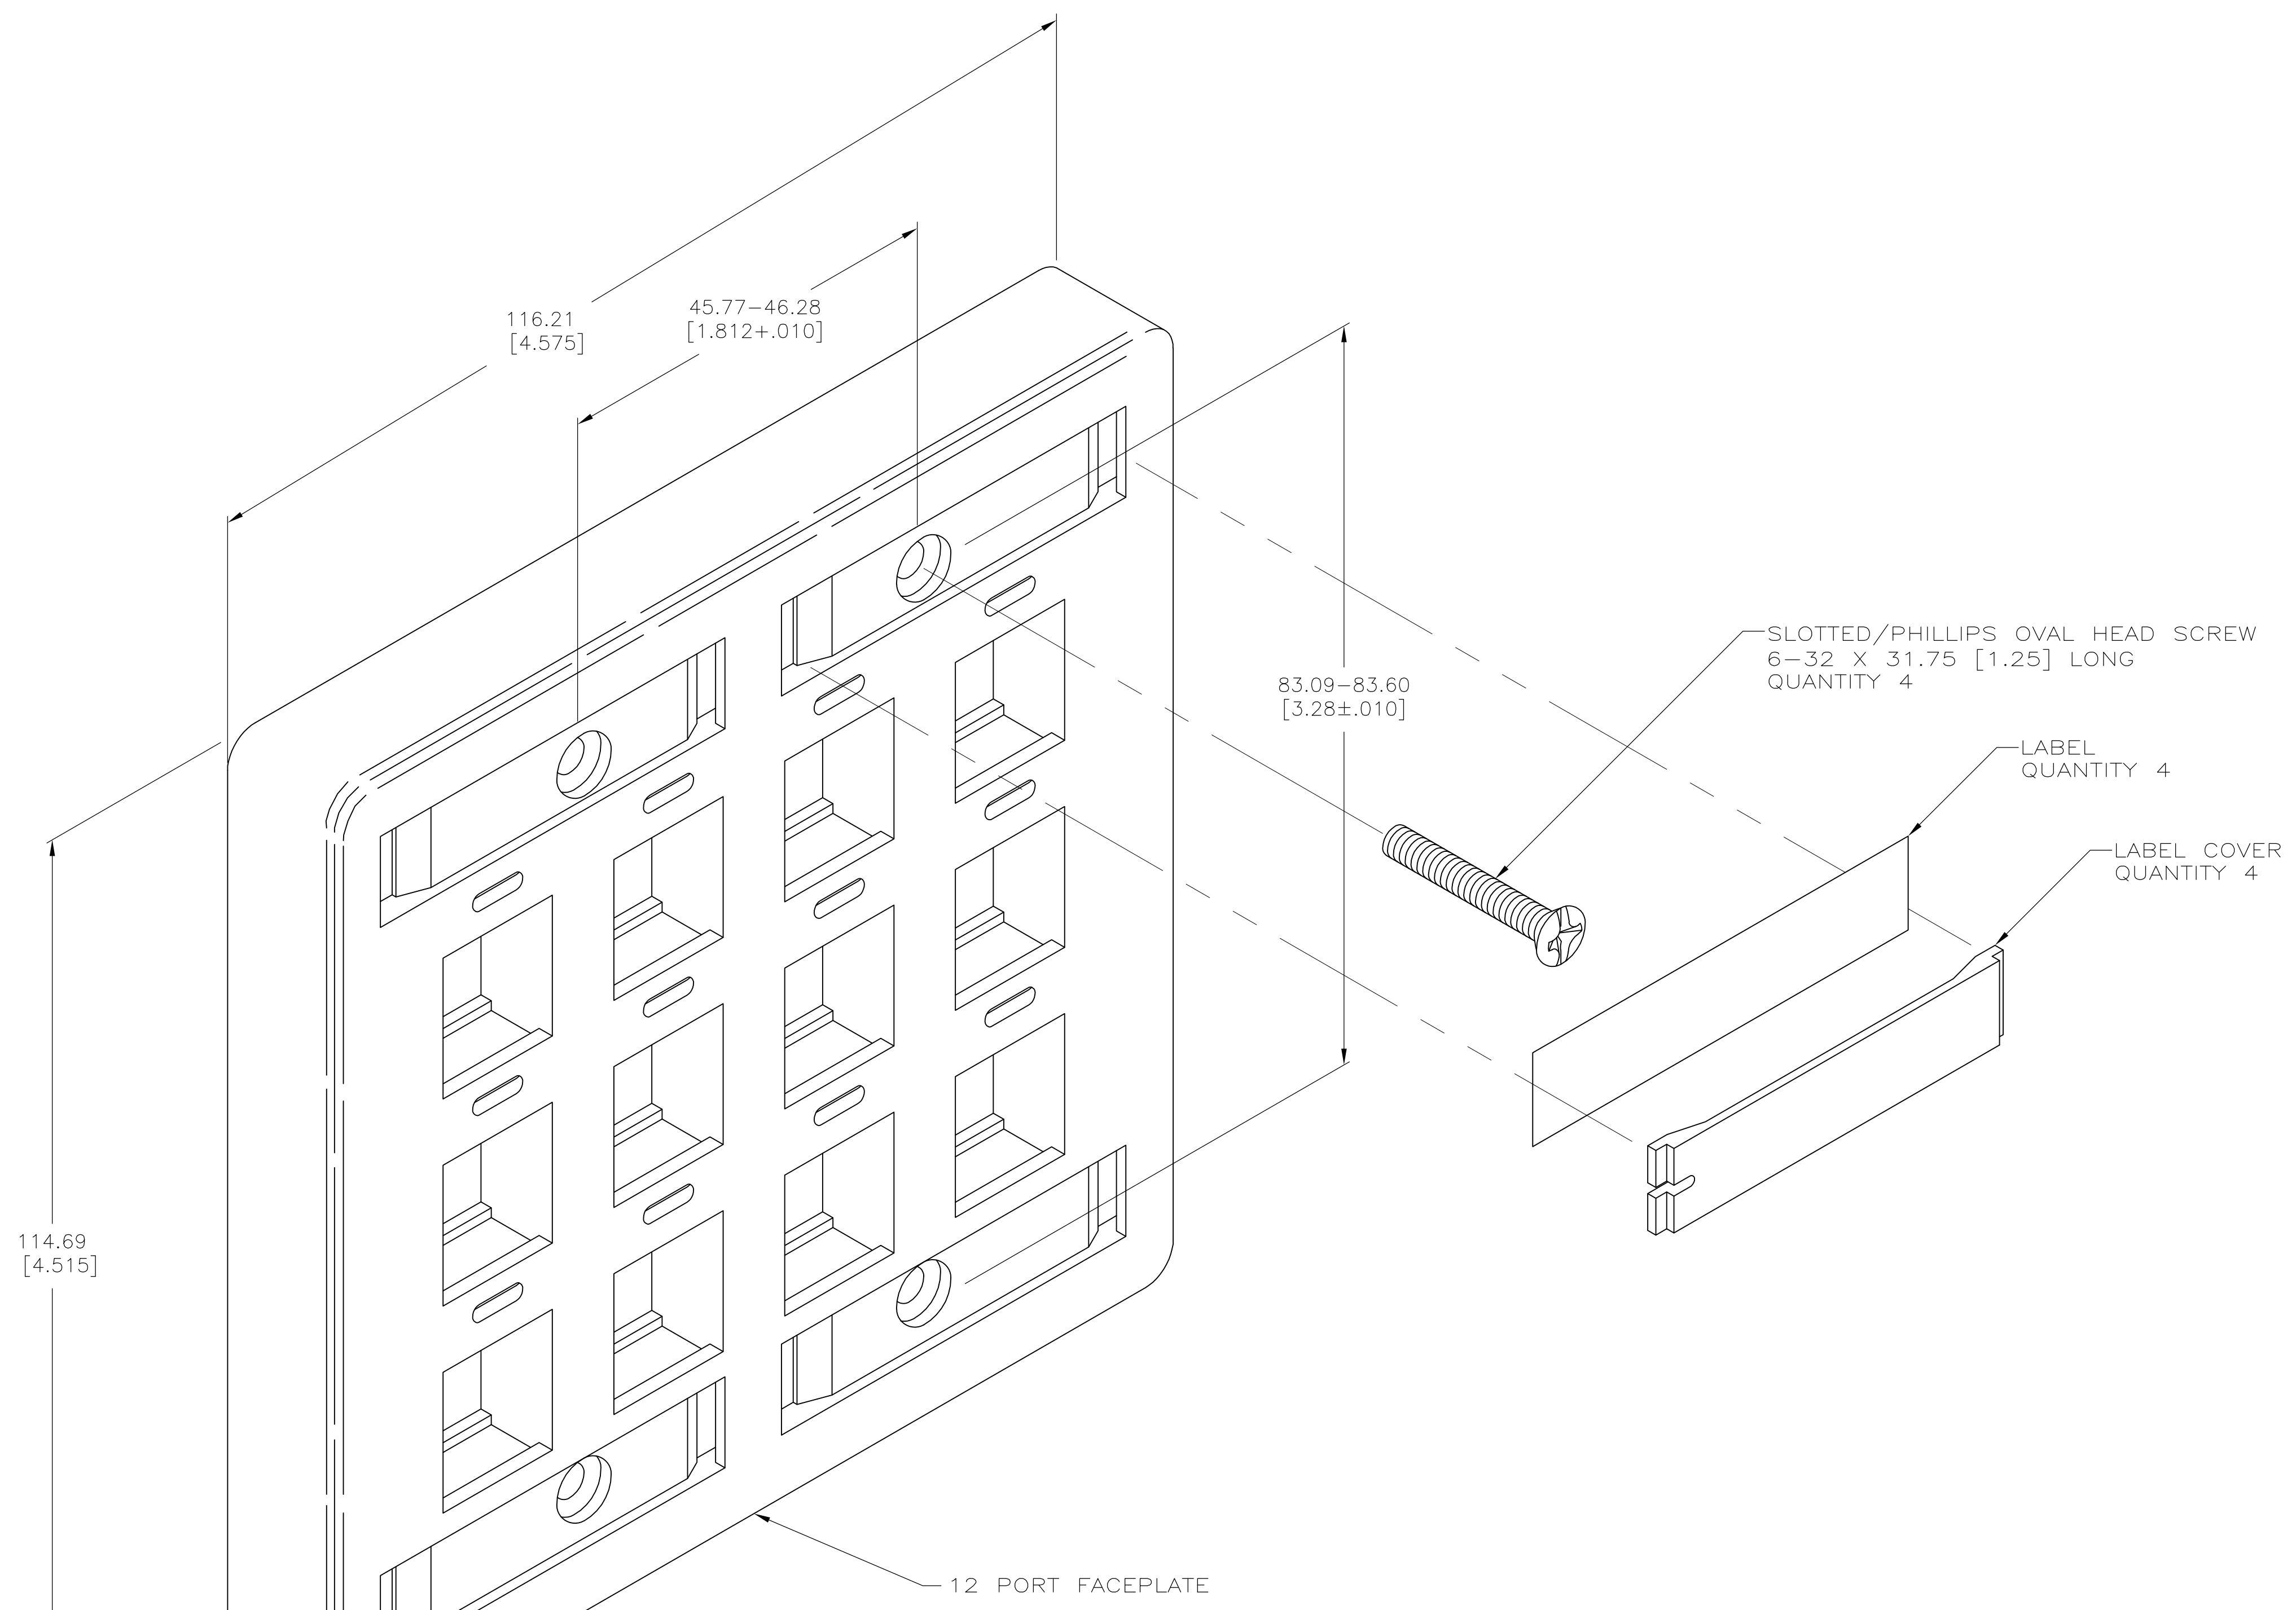

LOC	DIST	REVISIONS			
REV	BY	DESCRIPTION	DATE	APP'D	REV
F	REV ECD-09-024123		02NOV09	LH	RA
G	REV ECD-10-011451		01JUN2010	LH	RA

- THIS KIT SHIPPED NOT ASSEMBLED.
- MATERIAL: LABEL COVER - POLYCARBONATE MOLDING COMPOUND, CLEAR.
FACEPLATE - ABS MOLDING COMPOUND. SEE TABLE FOR COLORS.
ICON WHEEL - ABS MOLDING COMPOUND.
SCREWS - ZINC PLATED CARBON STEEL.
LABEL - WHITE INDEX PAPER.
- DIMENSIONS ARE MAXIMUM UNLESS OTHERWISE SPECIFIED.

ELECTRIC IVORY	1-558086-1
NEMA GRAY	558086-4
WHITE	558086-3
BLACK	558086-2
LIGHT ALMOND	558086-1
COLOR	PART NO

THIS DRAWING IS A CONTROLLED DOCUMENT.

DIMENSIONS: mm [INCHES]	TOLERANCES UNLESS OTHERWISE SPECIFIED:	DIN 5-28-93	M.D. BYERLY	6-9-93	Tyco Electronics Corporation
0. PLC ± .3	1. PLC ± .3	2. PLC ± .3	3. PLC ± .3	4. PLC ± .3	ANGLES ± .5
MATERIAL		FINISH		APPROVED: C. WHITT	
CUSTOMER DRAWING		SCALE 2:1		SHEET 1 OF 1	

APPROVED: C. WHITT
 PRODUCT SPEC: 408-3282
 APPLICATION SPEC: 408-3282
 WEIGHT: -
 SIZE: A1
 CAGE CODE: 00779
 DRAWING NO: C=558086
 RESTRICTED TO: -
 Tyco Electronics Corporation
 Harrisburg, PA 17105-3608
 NAME: FACEPLATE KIT, 12 PORT, 110CONNECT