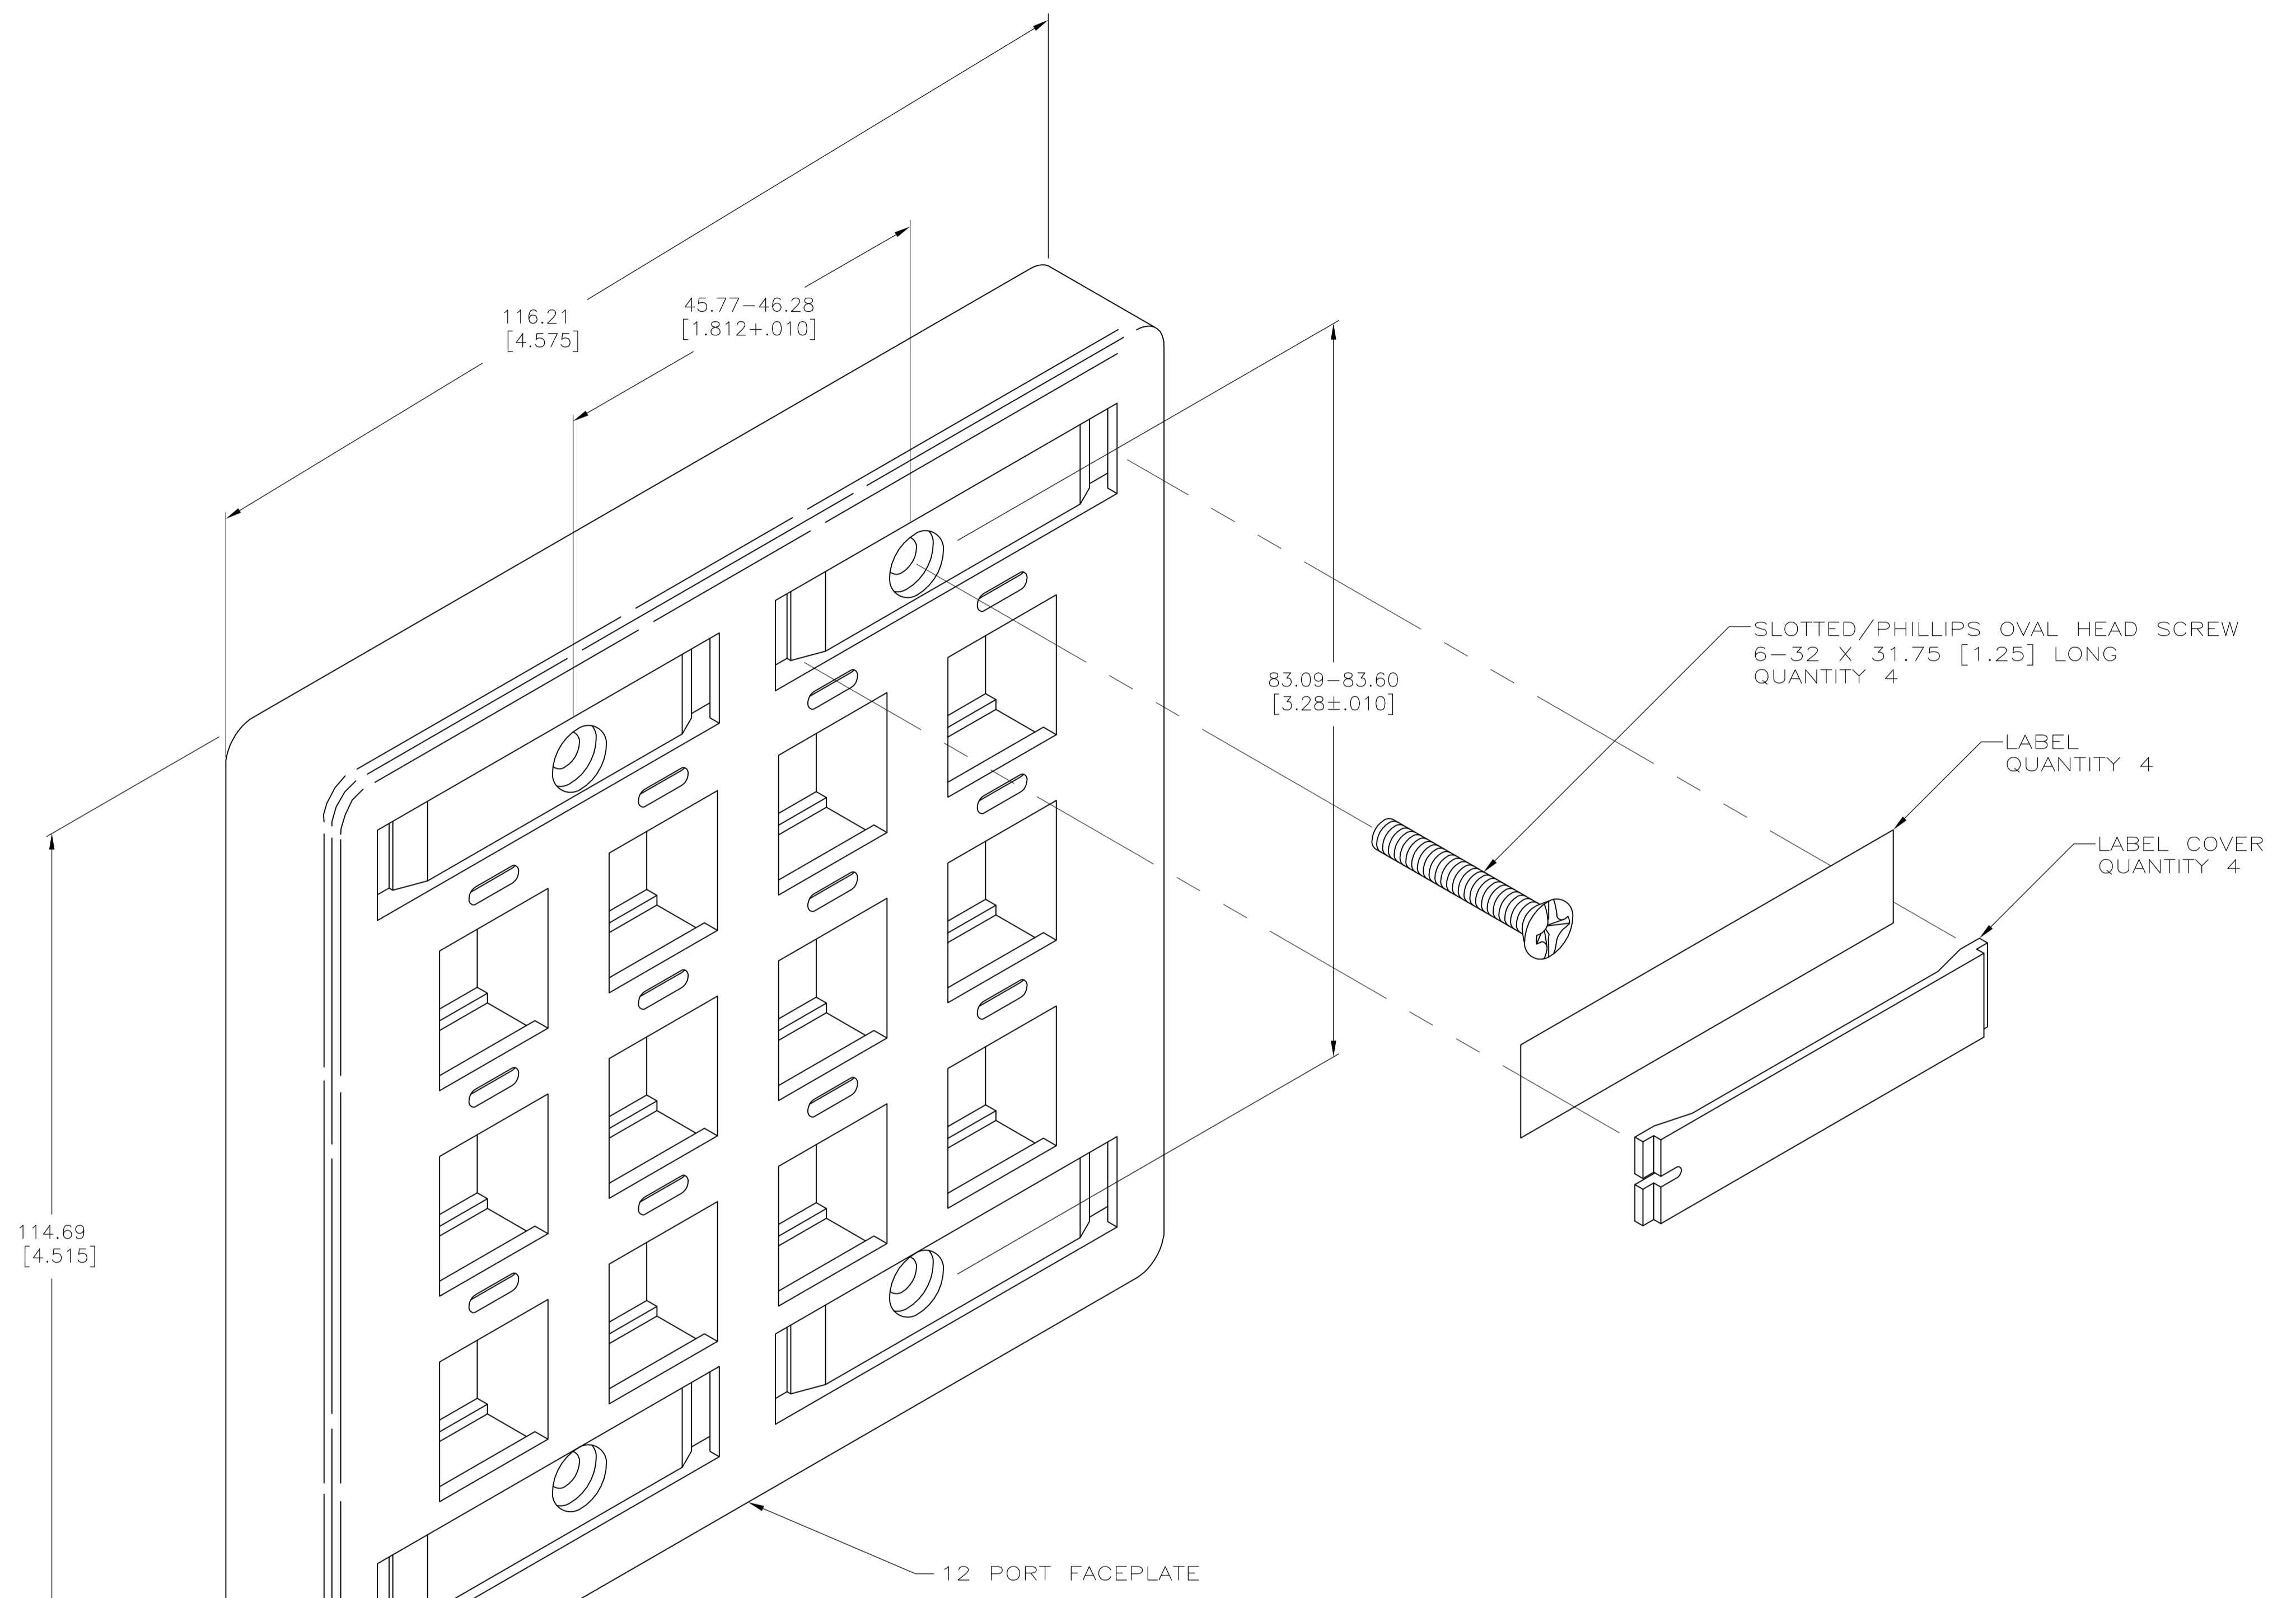

LOC	DIST	REVISIONS			
REV	BY	DESCRIPTION	DATE	APP'D	REV
F	REV	ECO-09-024123	02NOV09	LH	RA
G	REV	ECO-10-011451	01JUN2010	LH	RA

- 1. THIS KIT SHIPPED NOT ASSEMBLED.
- 2. MATERIAL: LABEL COVER - POLYCARBONATE MOLDING COMPOUND, CLEAR.  
FACEPLATE - ABS MOLDING COMPOUND. SEE TABLE FOR COLORS.  
ICON WHEEL - ABS MOLDING COMPOUND.  
SCREWS - ZINC PLATED CARBON STEEL.  
LABEL - WHITE INDEX PAPER.
- 3. DIMENSIONS ARE MAXIMUM UNLESS OTHERWISE SPECIFIED.

114.69 [4.515]  
 14.91 [.587]

ELECTRIC IVORY	1-558086-1
NEMA GRAY	558086-4
WHITE	558086-3
BLACK	558086-2
LIGHT ALMOND	558086-1
COLOR	PART NO

THIS DRAWING IS A CONTROLLED DOCUMENT.

DIMENSIONS: mm [INCHES]	TOLERANCES UNLESS OTHERWISE SPECIFIED:	DIN 5-28-93	M.D. BYERLY 6-9-93	Tyco Electronics Corporation Harrisburg, PA 17105-3608
0. PLC ± .3	1. PLC ± .3	2. PLC ± .3	3. PLC ± .3	
MATERIAL	FINISH	4. ANGLES ± .1	APPROVED: C. WHITT 6-10-93	NAME: G. CHANDLER
APPLICATION SPEC: 408-3282		WEIGHT: -	SIZE: A1	CAGE CODE: 00779
CUSTOMER DRAWING		SCALE: 2:1	SHEET: 1 OF 1	REV: G