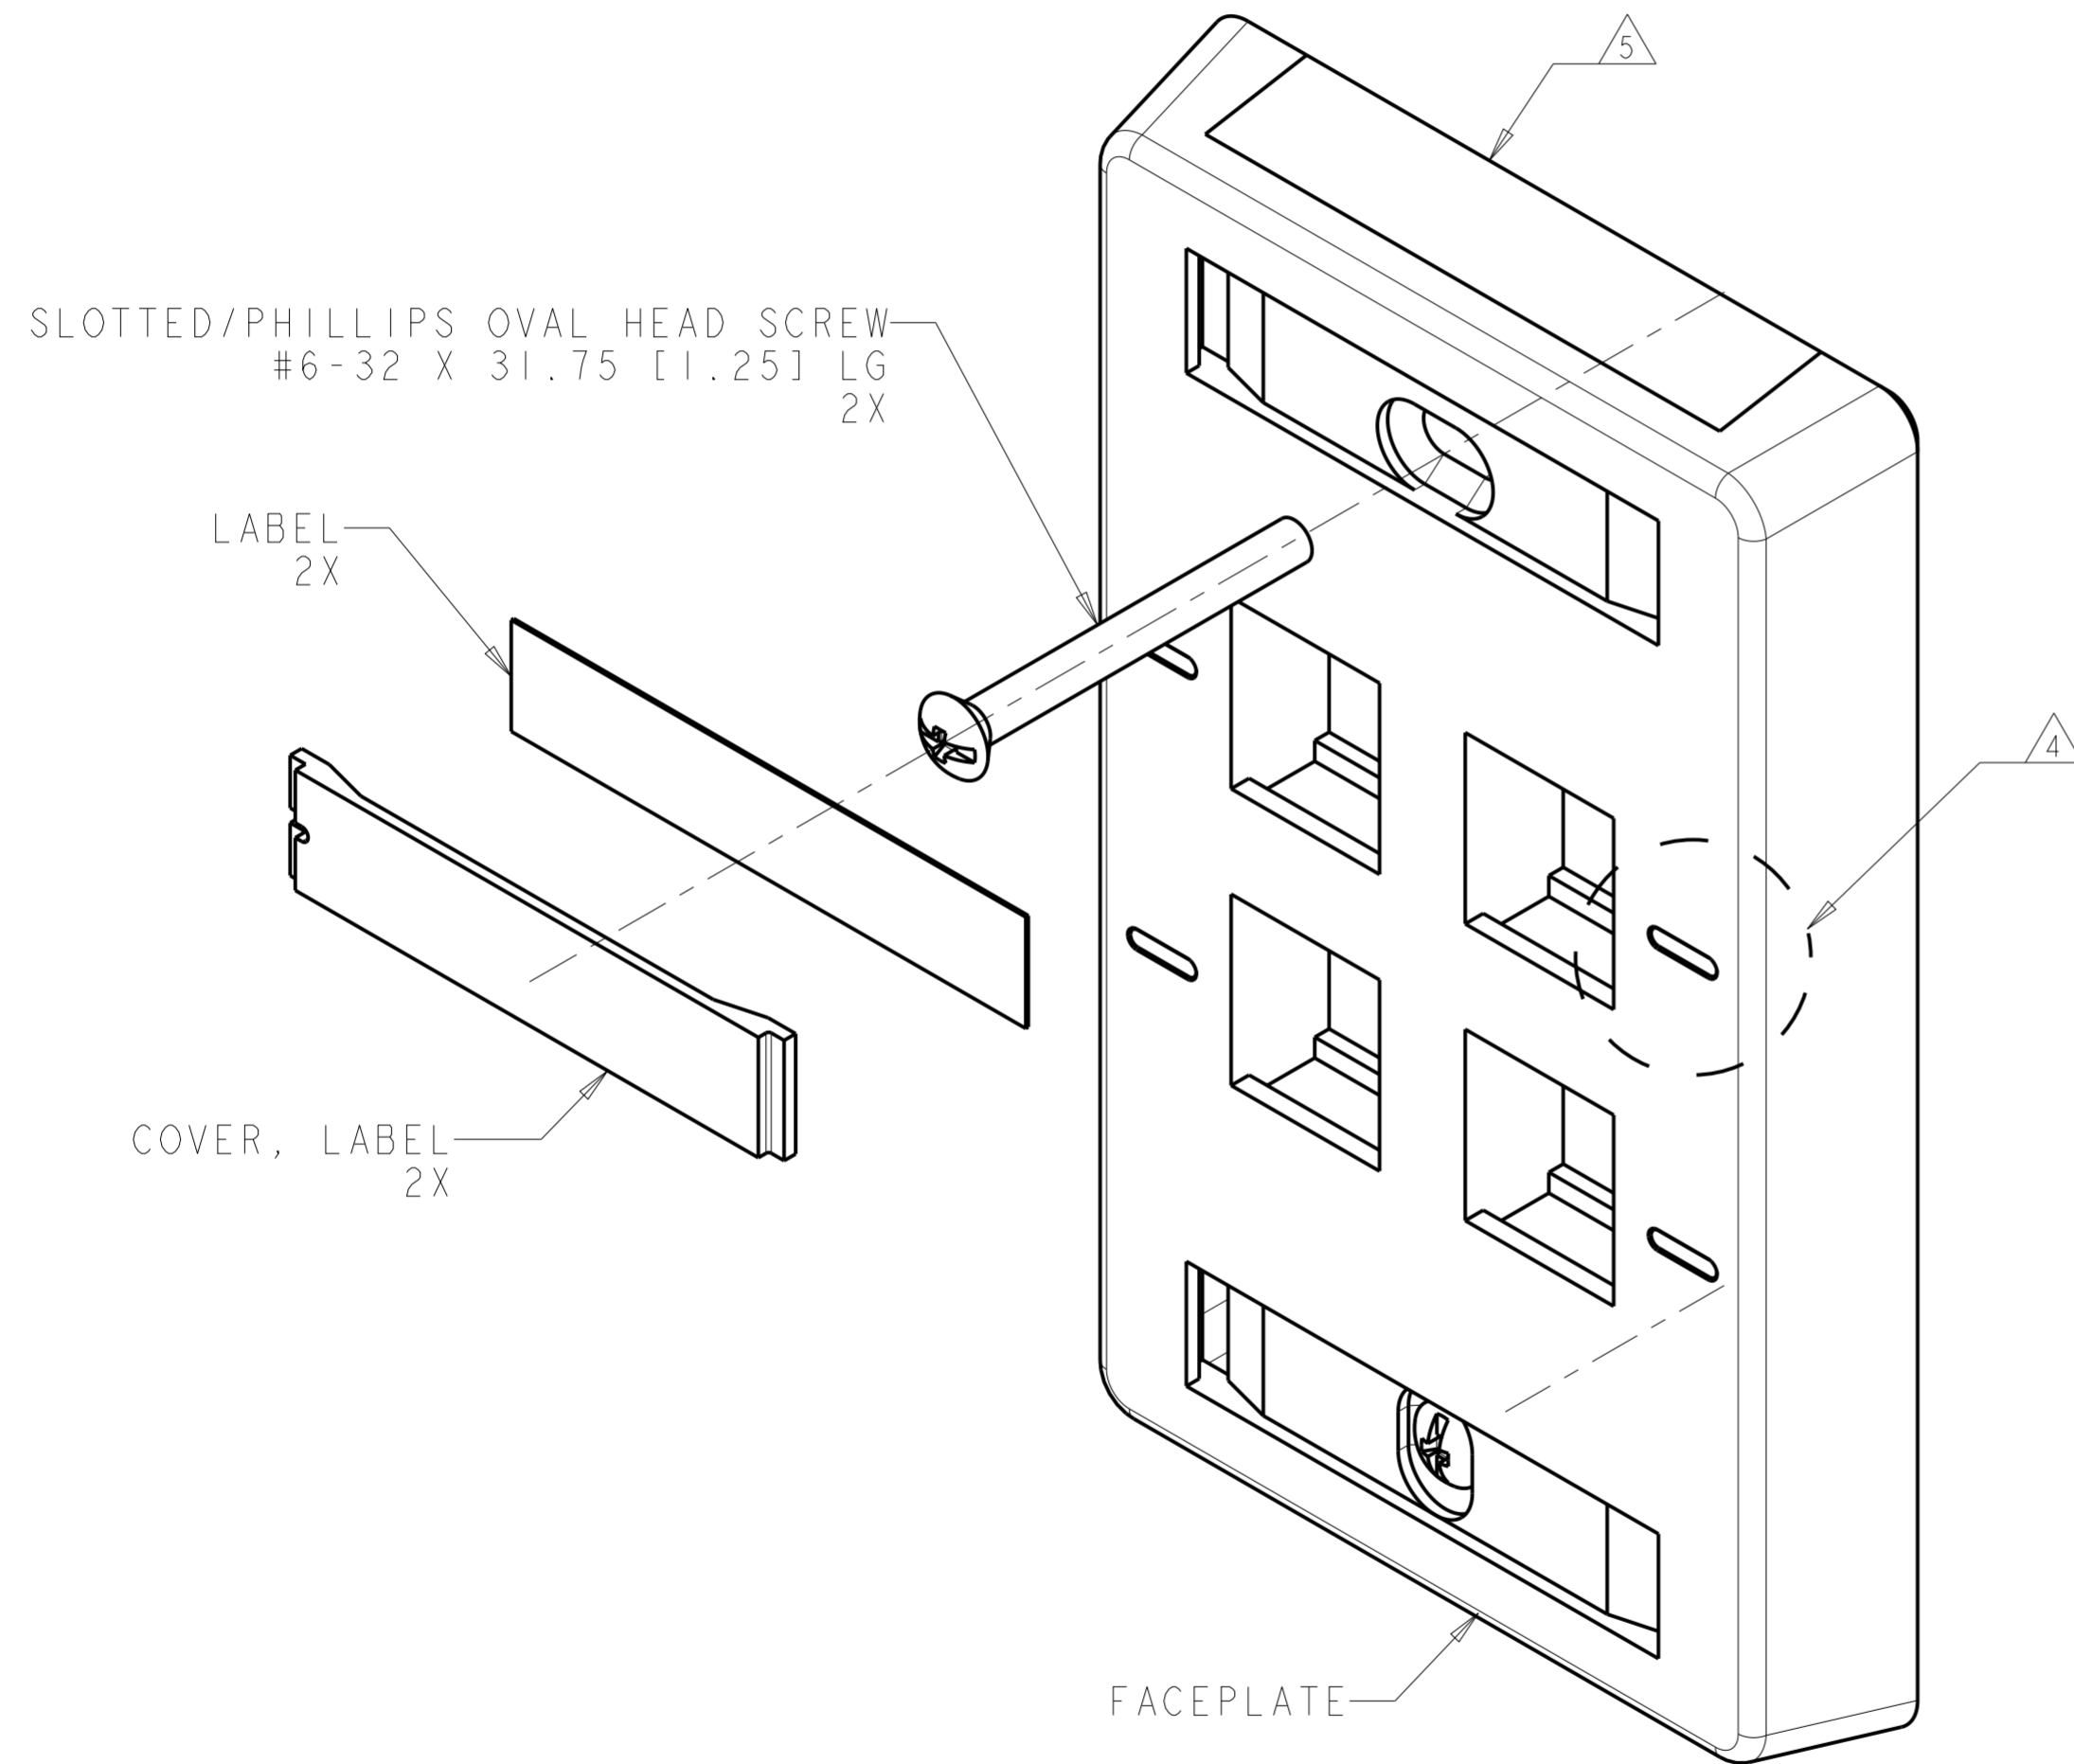

- 1. DIMENSIONS ARE NOMINAL UNLESS OTHERWISE SPECIFIED.
- 2. MATERIAL:
 FACEPLATE - ABS MOLDING COMPOUND. SEE TABLE FOR COLORS.
 SCREWS - ZINC PLATED CARBON STEEL.
 LABEL COVER - POLYCARBONATE MOLDING COMPOUND, CLEAR.
 LABEL - WHITE INDEX PAPER.
- 3. THIS KIT SHIPPED NOT ASSEMBLED.
- 4. MOLD OVER ICON FEATURE, 4X.
- 5. NON-TEXTURED AREA FOR LABEL, UP TO 9.65 [.38] HIGH.

SCALE 1:1

ELECTRIC IVORY	1-558088-1
NEMA GRAY	558088-4
WHITE	558088-3
BLACK	558088-2
LIGHT ALMOND	558088-1
COLOR	PART NUMBER

THIS DRAWING IS A CONTROLLED DOCUMENT.		DWN G. GARRETT 10-FEB-2017	COMMSCOPE, INC.	
DIMENSIONS: MM [INCHES]		CHK G. BOWMAN 10-FEB-2017		
TOLERANCES UNLESS OTHERWISE SPECIFIED:		APVD G. BOWMAN 10-FEB-2017		
0 PLC ± 1 PLC ± 2 PLC ± 3 PLC ± 4 PLC ± ANGLES ± FINISH ±		PRODUCT SPEC -		
MATERIAL		APPLICATION SPEC 408-3282	NAME FACEPLATE KIT, 4 PORT, 110CONNECT	
1 2 3 4 5		WEIGHT -	SIZE A2	CAGE CODE C-558088
CUSTOMER DRAWING		SCALE 2:1	DRAWING NO. 558088	RESTRICTED TO -
		SHEET 1	OF 1	REV H