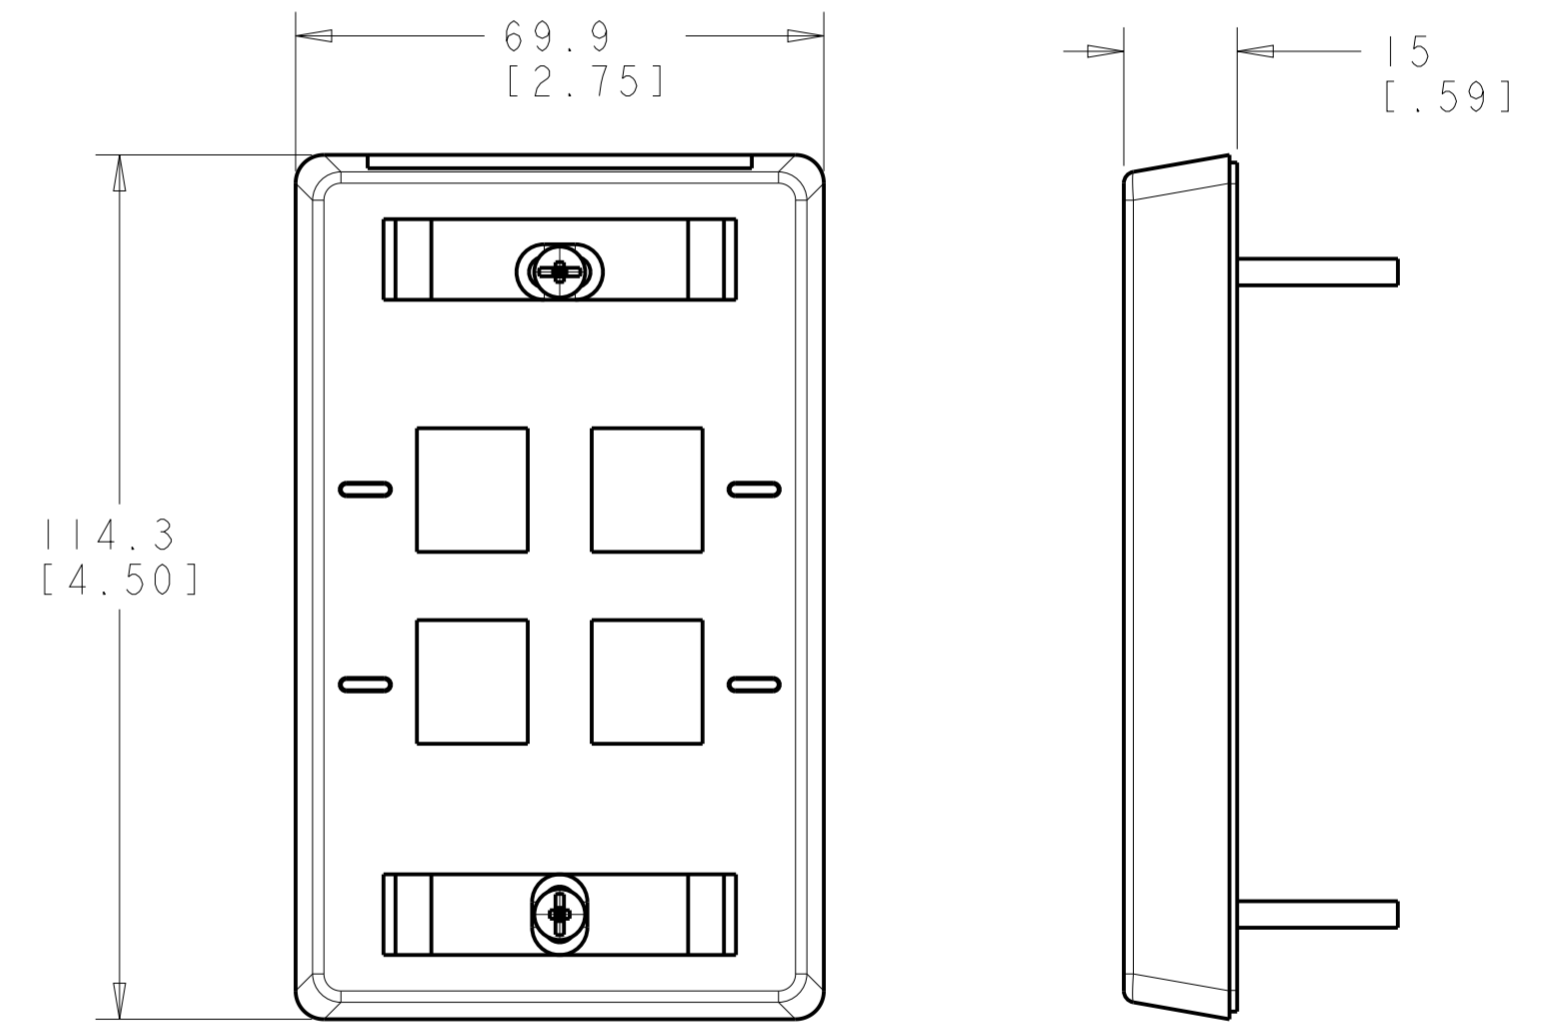

- 1. DIMENSIONS ARE NOMINAL UNLESS OTHERWISE SPECIFIED.
- 2. MATERIAL:
 FACEPLATE - ABS MOLDING COMPOUND. SEE TABLE FOR COLORS.
 SCREWS - ZINC PLATED CARBON STEEL.
 LABEL COVER - POLYCARBONATE MOLDING COMPOUND, CLEAR.
 LABEL - WHITE INDEX PAPER.
- 3. THIS KIT SHIPPED NOT ASSEMBLED.
- 4. MOLD OVER ICON FEATURE, 4X.
- 5. NON-TEXTURED AREA FOR LABEL, UP TO 9.65 [.38] HIGH.

SCALE 1:1

ELECTRIC IVORY	1-558088-1
NEMA GRAY	558088-4
WHITE	558088-3
BLACK	558088-2
LIGHT ALMOND	558088-1
COLOR	PART NUMBER

THIS DRAWING IS A CONTROLLED DOCUMENT.		DWN G. GARRETT 10-FEB-2017	COMMSCOPE, INC.	
DIMENSIONS: MM [INCHES]		CHK G. BOWMAN 10-FEB-2017		
TOLERANCES UNLESS OTHERWISE SPECIFIED:		APVD G. BOWMAN 10-FEB-2017		
0 PLC ± 1 PLC ± 2 PLC ± 3 PLC ± 4 PLC ± ANGLES ± FINISH ±		PRODUCT SPEC -		
MATERIAL		APPLICATION SPEC 408-3282	NAME FACEPLATE KIT, 4 PORT, 110CONNECT	
1 2 3 4 5		WEIGHT -	SIZE A2	CAGE CODE C-558088
CUSTOMER DRAWING		SCALE 2:1	DRAWING NO. 558088	RESTRICTED TO -
		SHEET 1	OF 1	REV H