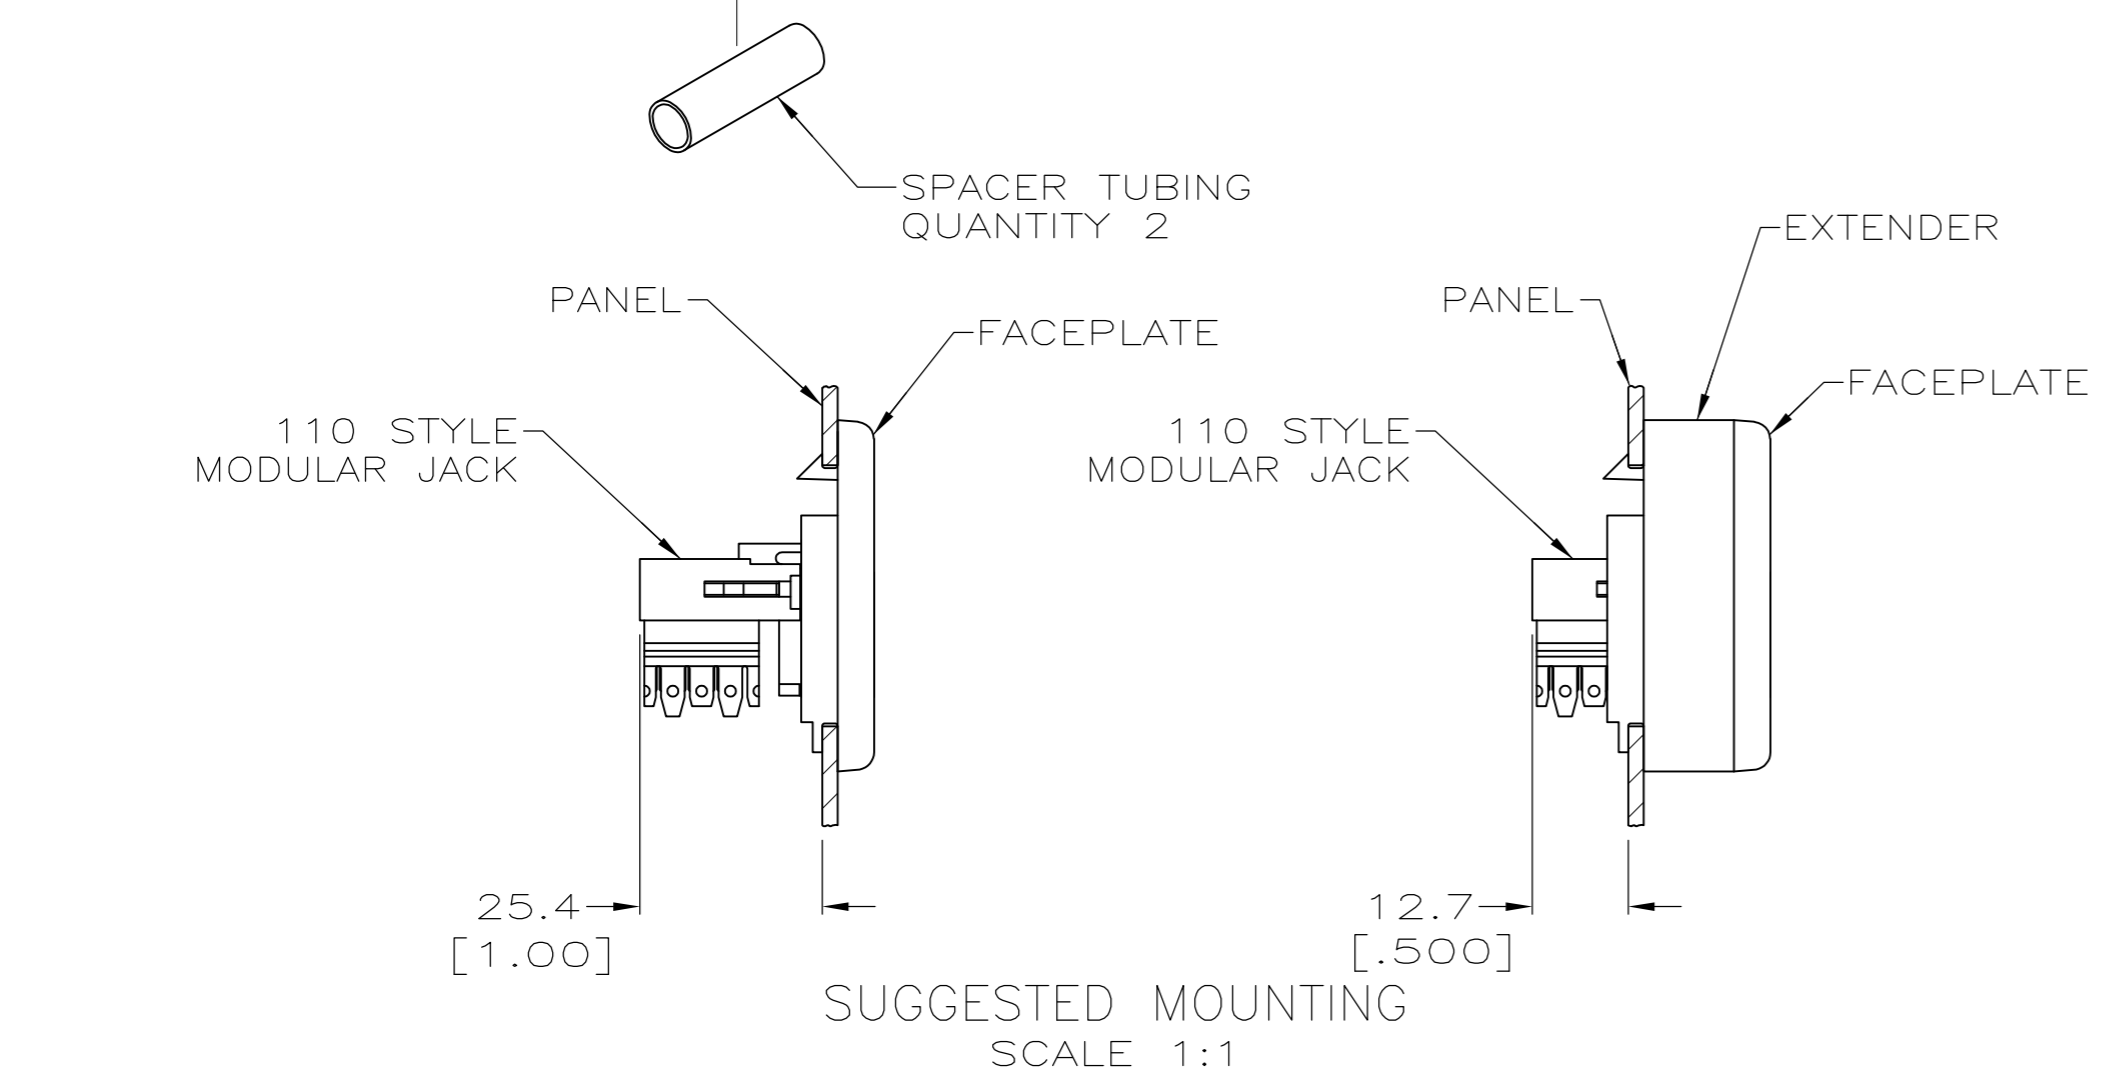

- 1 MATERIAL: FACEPLATE - POLYCARBONATE MOLDING COMPOUND, SEE TABLE FOR COLORS.
 ICON - ABS MOLDING COMPOUND, BLACK.
 SPACER TUBE - POLYOLEFIN, BLACK.
- 2 DIMENSIONS ARE MAXIMUM UNLESS OTHERWISE SPECIFIED.
- 3. THE FACEPLATE CAN BE INSTALLED INTO PANELS WHICH ARE 2.03[.080] TO 1.14[.045] THICK.

ICON WHEEL
 VOICE, DATA
 CATEGORY
 QUANTITY 1

RECOMMENDED PANEL CUTOUT

COLOR	PART NUMBER
ELECTRIC IVORY	1-558107-1
NEMA GRAY	558107-4
WHITE	558107-3
LIGHT ALMOND	558107-2
BLACK	558107-1

THIS DRAWING IS A CONTROLLED DOCUMENT.		DWN	L. HALL	22NOV2005		TE Connectivity			
DIMENSIONS: mm [INCHES]		CHK	G. BOWMAN	23NOV2005		NAME			
TOLERANCES UNLESS OTHERWISE SPECIFIED:		APVD	G. BOWMAN	23NOV2005		FACEPLATE KIT, 3 PORT, 110CONNECT, FLUSH MOUNT, FLEX MODE			
0 PLC ± -		PRODUCT SPEC	-			SIZE	CAGE CODE	DRAWING NO	RESTRICTED TO
1 PLC ± -		APPLICATION SPEC	408-3317			A2	00779	C=558107	-
2 PLC ± -		WEIGHT	-			SCALE		SHEET	REV
3 PLC ± -		CUSTOMER DRAWING	-			2:1		1 of 1	G
4 PLC ± -									
ANGLES ± -									
FINISH									