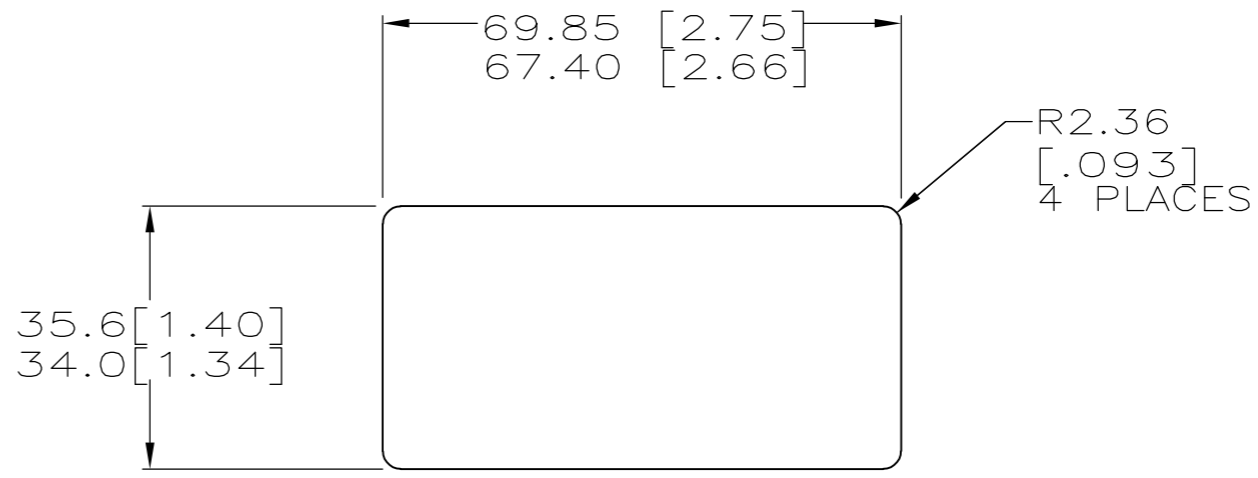

- 1 MATERIAL: FACEPLATE - POLYCARBONATE MOLDING COMPOUND, SEE TABLE FOR COLORS.
 ICON - ABS MOLDING COMPOUND, BLACK.
 SPACER TUBE - POLYOLEFIN, BLACK.
- 2 DIMENSIONS ARE MAXIMUM UNLESS OTHERWISE SPECIFIED.
- 3. THE FACEPLATE CAN BE INSTALLED INTO PANELS WHICH ARE 2.03[.080] TO 1.14[.045] THICK.

ICON WHEEL
 VOICE, DATA
 CATEGORY
 QUANTITY 1

RECOMMENDED PANEL CUTOUT

COLOR	PART NUMBER
ELECTRIC IVORY	1-558107-1
NEMA GRAY	558107-4
WHITE	558107-3
LIGHT ALMOND	558107-2
BLACK	558107-1

THIS DRAWING IS A CONTROLLED DOCUMENT.		DWN	L. HALL	22NOV2005		TE Connectivity			
DIMENSIONS: mm [INCHES]		CHK	G. BOWMAN	23NOV2005		NAME			
TOLERANCES UNLESS OTHERWISE SPECIFIED:		APVD	G. BOWMAN	23NOV2005		FACEPLATE KIT, 3 PORT, 110CONNECT, FLUSH MOUNT, FLEX MODE			
0 PLC ± -		PRODUCT SPEC	-			SIZE	CAGE CODE	DRAWING NO	RESTRICTED TO
1 PLC ± -		APPLICATION SPEC	408-3317			A2	00779	C=558107	-
2 PLC ± -		WEIGHT	-			SCALE		SHEET	REV
3 PLC ± -		CUSTOMER DRAWING	-			2:1		1 of 1	G
4 PLC ± -									
ANGLES ± -									
FINISH									