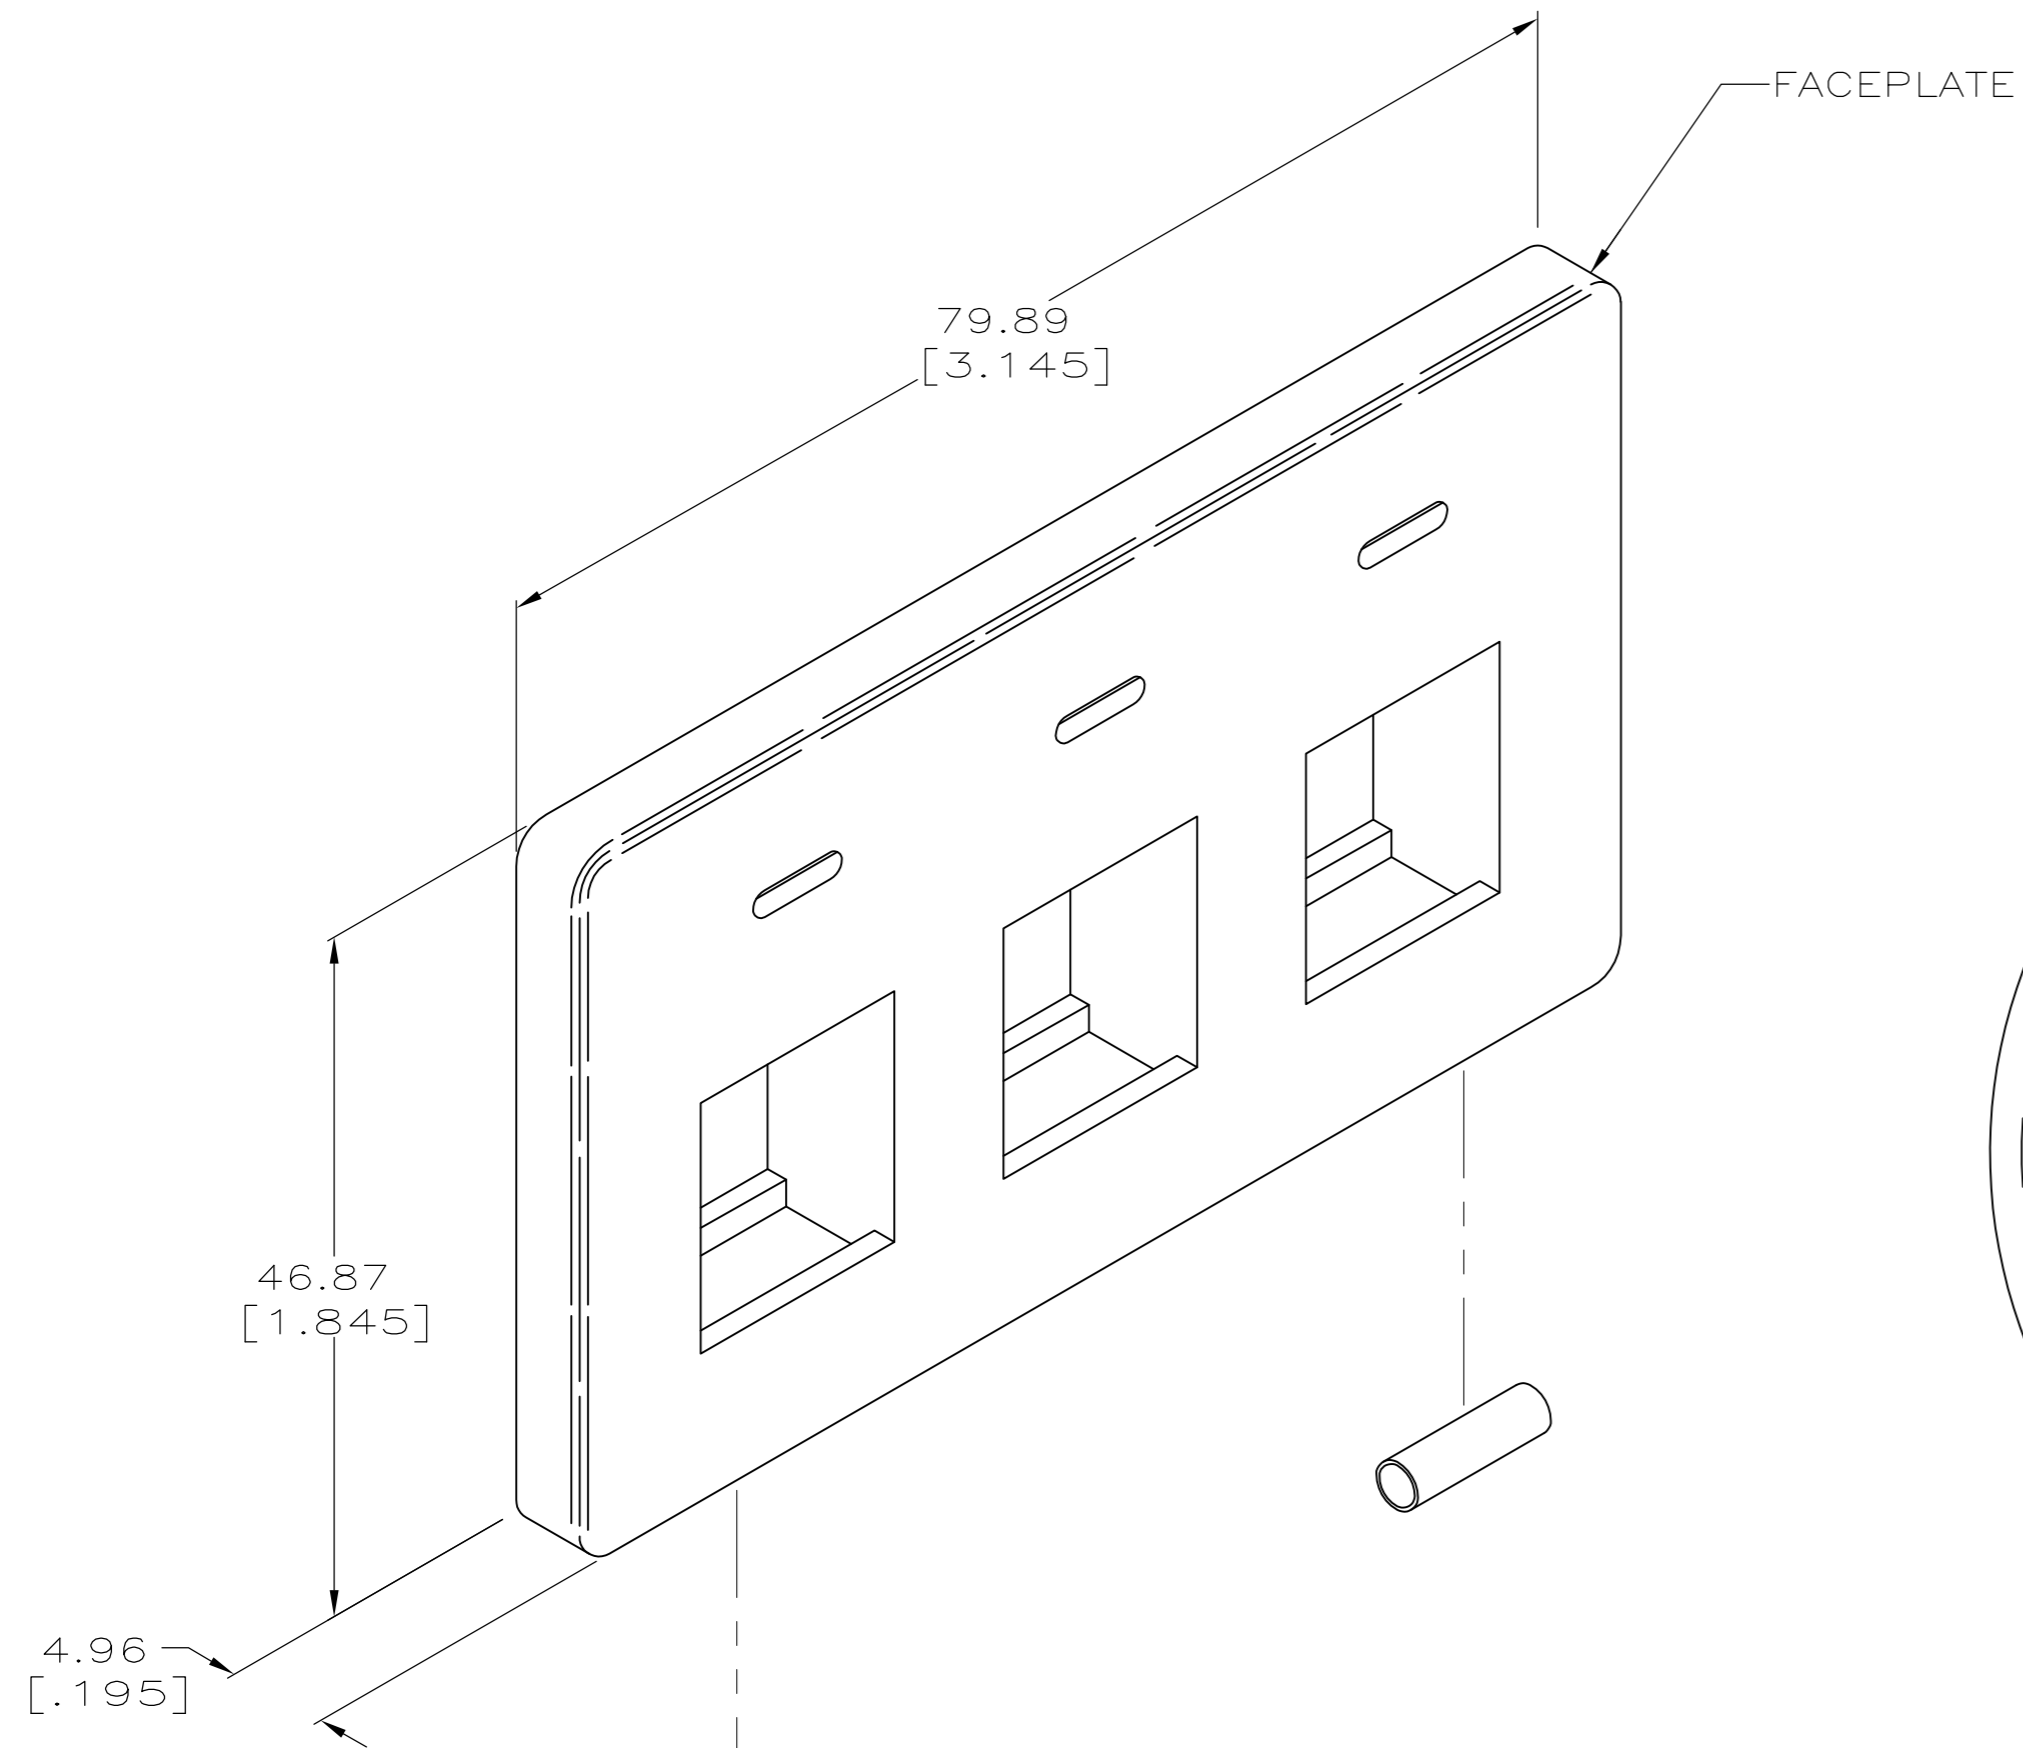

- 1 MATERIAL: FACEPLATE - POLYCARBONATE MOLDING COMPOUND, SEE TABLE FOR COLORS.
 ICON - ABS MOLDING COMPOUND, BLACK.
 SPACER TUBE - POLYOLEFIN, BLACK.
- 2 DIMENSIONS ARE MAXIMUM UNLESS OTHERWISE SPECIFIED.
- 3. THE FACEPLATE CAN BE INSTALLED INTO PANELS WHICH ARE 2.03[.080] TO 1.14[.045] THICK.

ICON WHEEL
 VOICE, DATA
 CATEGORY
 QUANTITY 1

RECOMMENDED PANEL CUTOUT

COLOR	PART NUMBER
ELECTRIC IVORY	1-558107-1
NEMA GRAY	558107-4
WHITE	558107-3
LIGHT ALMOND	558107-2
BLACK	558107-1

THIS DRAWING IS A CONTROLLED DOCUMENT.		DWN	L. HALL	22NOV2005		TE Connectivity			
DIMENSIONS: mm [INCHES]		CHK	G. BOWMAN	23NOV2005		NAME			
TOLERANCES UNLESS OTHERWISE SPECIFIED:		APVD	G. BOWMAN	23NOV2005		FACEPLATE KIT, 3 PORT, 110CONNECT, FLUSH MOUNT, FLEX MODE			
0 PLC ± -		PRODUCT SPEC	-			SIZE	CAGE CODE	DRAWING NO	RESTRICTED TO
1 PLC ± -		APPLICATION SPEC	408-3317			A2	00779	C=558107	-
2 PLC ± -		WEIGHT	-			SCALE		SHEET	REV
3 PLC ± -		CUSTOMER DRAWING	-			2:1		1 of 1	G
4 PLC ± -									
ANGLES ± -									
FINISH									