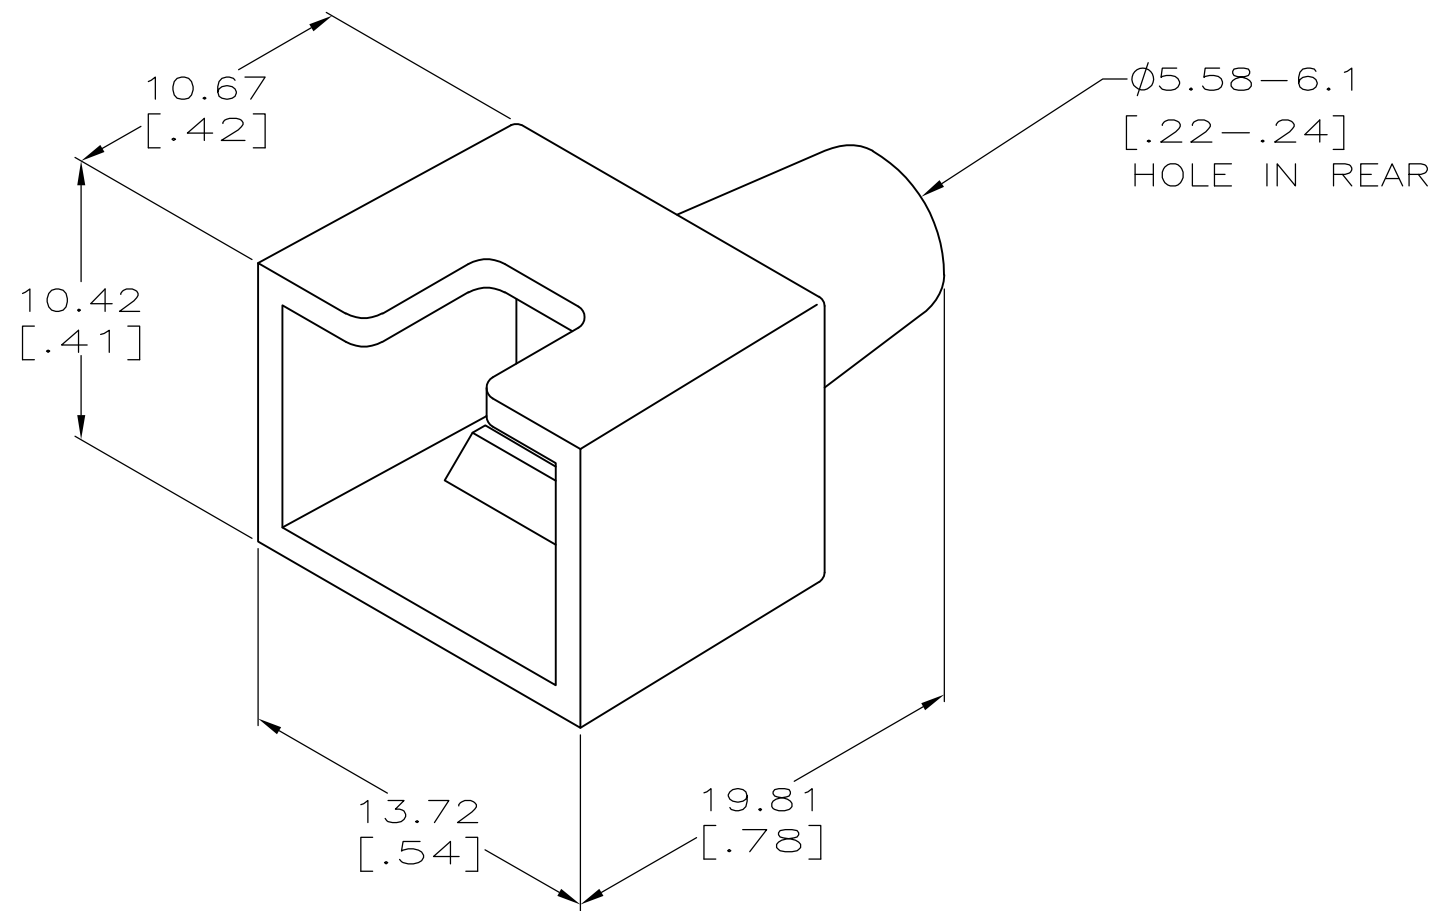

1 MATERIAL: ELASTOMER POLYOLEFIN, SEE TABLE FOR COLOR.

2 DIMENSIONS ARE MAXIMUM UNLESS OTHERWISE SPECIFIED.

VIOLET	558211-9
WHITE	558211-8
ORANGE	558211-7
YELLOW	558211-6
BLUE	558211-5
GREEN	558211-4
RED	558211-3
LT ALMOND	558211-2
BLACK	558211-1
COLOR	PART NO.

THIS DRAWING IS A CONTROLLED DOCUMENT.		DWN D.L. DRUMMOND 8-10-94	TE Connectivity					
DIMENSIONS: mm[INCHES]		CHK D. HUSSEY 8-19-94						
		APVD B. ANTHONY 26AUG1994	NAME BOOT, MODULAR PLUG					
TOLERANCES UNLESS OTHERWISE SPECIFIED: 0 PLC ± - 1 PLC ± - 2 PLC ± - 3 PLC ± - 4 PLC ± - ANGLES ± -		PRODUCT SPEC -	RESTRICTED TO -					
MATERIAL -		FINISH -	APPLICATION SPEC -	SIZE A3	CAGE CODE 00779	DRAWING NO C-558211		
MATERIAL 1 FINISH -			WEIGHT -	CUSTOMER DRAWING		SCALE 4:1	SHEET 1 of 1	REV A1