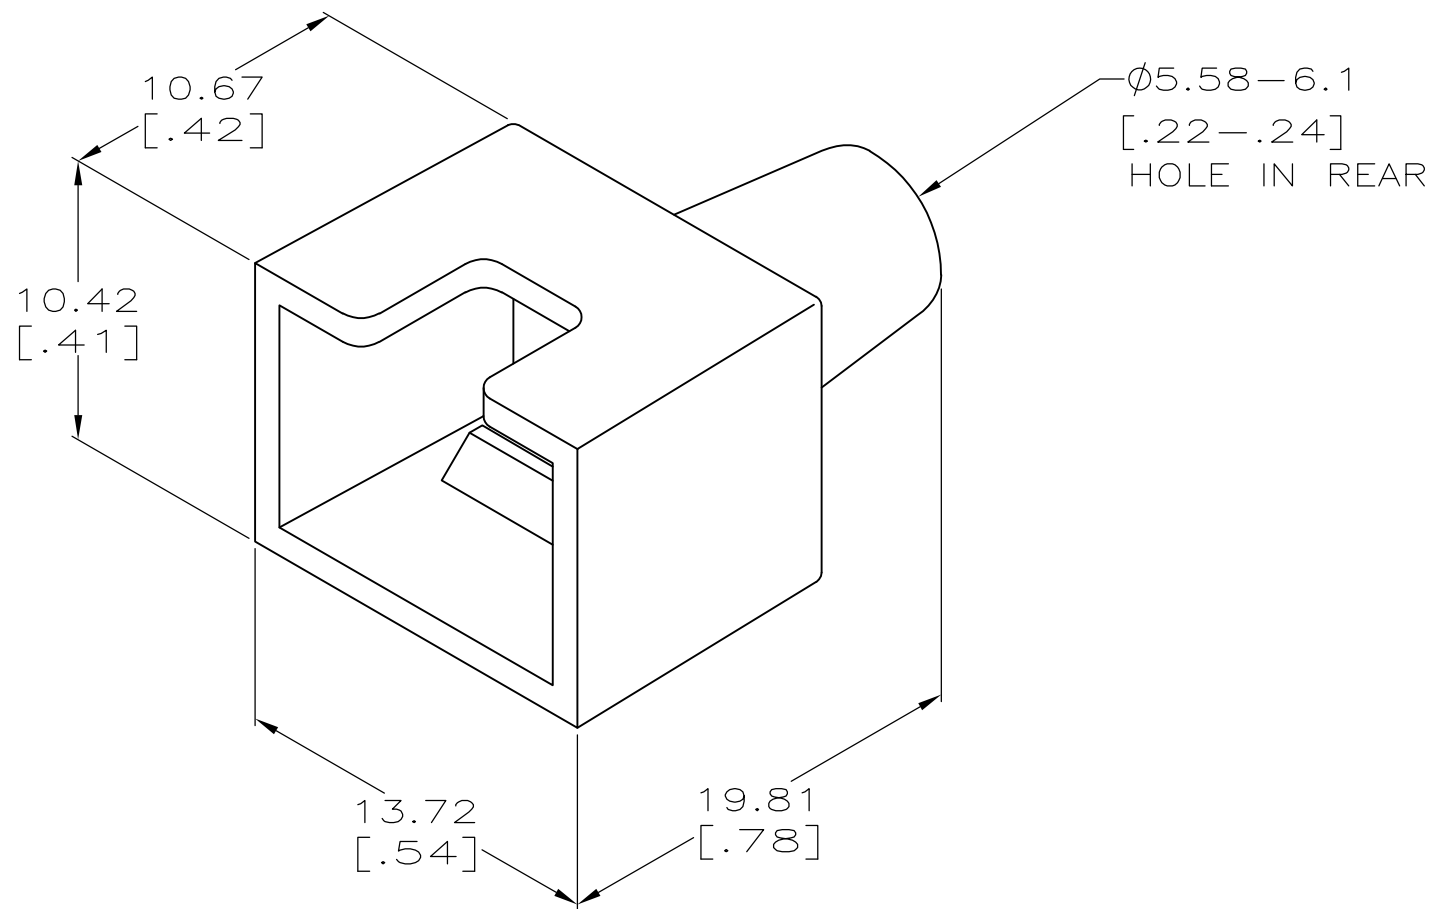

1 MATERIAL: ELASTOMER POLYOLEFIN, SEE TABLE FOR COLOR.

2 DIMENSIONS ARE MAXIMUM UNLESS OTHERWISE SPECIFIED.

VIOLET	558211-9
WHITE	558211-8
ORANGE	558211-7
YELLOW	558211-6
BLUE	558211-5
GREEN	558211-4
RED	558211-3
LT ALMOND	558211-2
BLACK	558211-1
COLOR	PART NO.

THIS DRAWING IS A CONTROLLED DOCUMENT.		DWN D.L. DRUMMOND 8-10-94	 TE Connectivity	
DIMENSIONS: mm[INCHES]		CHK D. HUSSEY 8-19-94		
		APVD B. ANTHONY 26AUG1994	NAME BOOT, MODULAR PLUG	
TOLERANCES UNLESS OTHERWISE SPECIFIED:		PRODUCT SPEC	RESTRICTED TO	
0 PLC ± - 1 PLC ± - 2 PLC ± - 3 PLC ± - 4 PLC ± - ANGLES ± -		APPLICATION SPEC	SIZE A3	CAGE CODE 00779
MATERIAL	FINISH	WEIGHT	DRAWING NO C-558211	REV A1
-	-	-	CUSTOMER DRAWING	
		SCALE 4:1	SHEET 1 of 1	