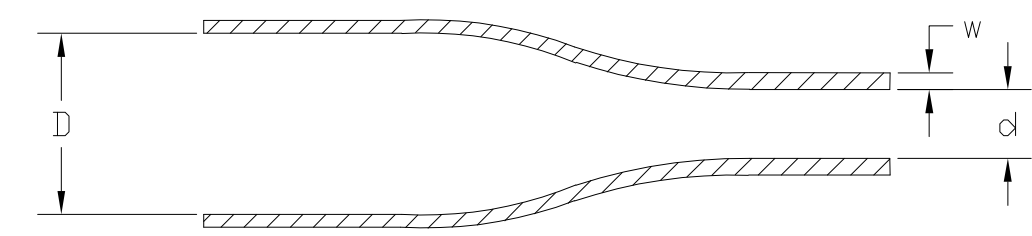

THIS DRAWING IS UNPUBLISHED. RELEASED FOR PUBLICATION
 © COPYRIGHT - By - ALL RIGHTS RESERVED.

LOC	DIST	REVISIONS			
P	LTR	DESCRIPTION	DATE	DWN	APVD
	F	UPDATE REF. ECR-14-013419	16FEB2015	AFK	SR

Product Size	3/32	1/8	3/16	1/4	3/8	1/2	3/4	1	1-1/2	2	2-1/4
Minimum Sleeve Flattened Width	4.32 (.170)	5.84 (.230)	8.00 (.315)	10.7 (.420)	15.5 (.610)	20.4 (.803)	30.5 (1.200)	40.4 (1.590)	60.3 (2.37)	80.0 (3.15)	88.9 (3.50)
Nominal Sleeve Progression	12.70 (.500)	12.70 (.500)	12.70 (.500)	16.94 (.667)	25.40 (1.000)	29.64 (1.167)	42.34 (1.667)	50.80 (2.00)	71.96 (2.83)	101.60 (4.00)	101.60 (4.00)
"D" Minimum Supplied I.D.	2.36 (.093)	3.18 (.125)	4.75 (.187)	6.35 (.250)	9.53 (.375)	12.70 (.500)	19.05 (.750)	25.40 (1.00)	38.10 (1.50)	50.80 (2.00)	57.15 (2.25)
"d" Maximum Recovered I.D.	0.79 (.031)	1.07 (.042)	1.57 (.062)	2.11 (.083)	3.18 (.125)	4.22 (.166)	6.35 (.250)	8.46 (.333)	19.05 (.750)	25.40 (1.00)	19.05 (.750)
"w" Recovered wall ±0.08 (.003)	0.58 (.023)	0.58 (.023)	0.58 (.023)	0.58 (.023)	0.61 (.024)	0.61 (.024)	0.61 (.024)	0.64 (.025)	0.51 (.020)	0.64 (.025)	0.76 (.030)

DIMENSIONS IN mm (inches)

THIS DRAWING IS A CONTROLLED DOCUMENT.		DWN AFK 08NOV2013	TE Connectivity		
DIMENSIONS: mm		CHK -			
TOLERANCES UNLESS OTHERWISE SPECIFIED:		APVD -	NAME TMS-SCE		
0 PLC ± - 1 PLC ± - 2 PLC ± - 3 PLC ± - 4 PLC ± - ANGLES ± -		PRODUCT SPEC -	---		
MATERIAL CROSSLINKED POLYOLEFIN		FINISH -	APPLICATION SPEC -	-	
		WEIGHT -	SIZE A3	CAGE CODE 06090	DRAWING NO C-MCD160002
CUSTOMER DRAWING			RESTRICTED TO -	SCALE 1:1	SHEET 1 OF 1
			REV F		