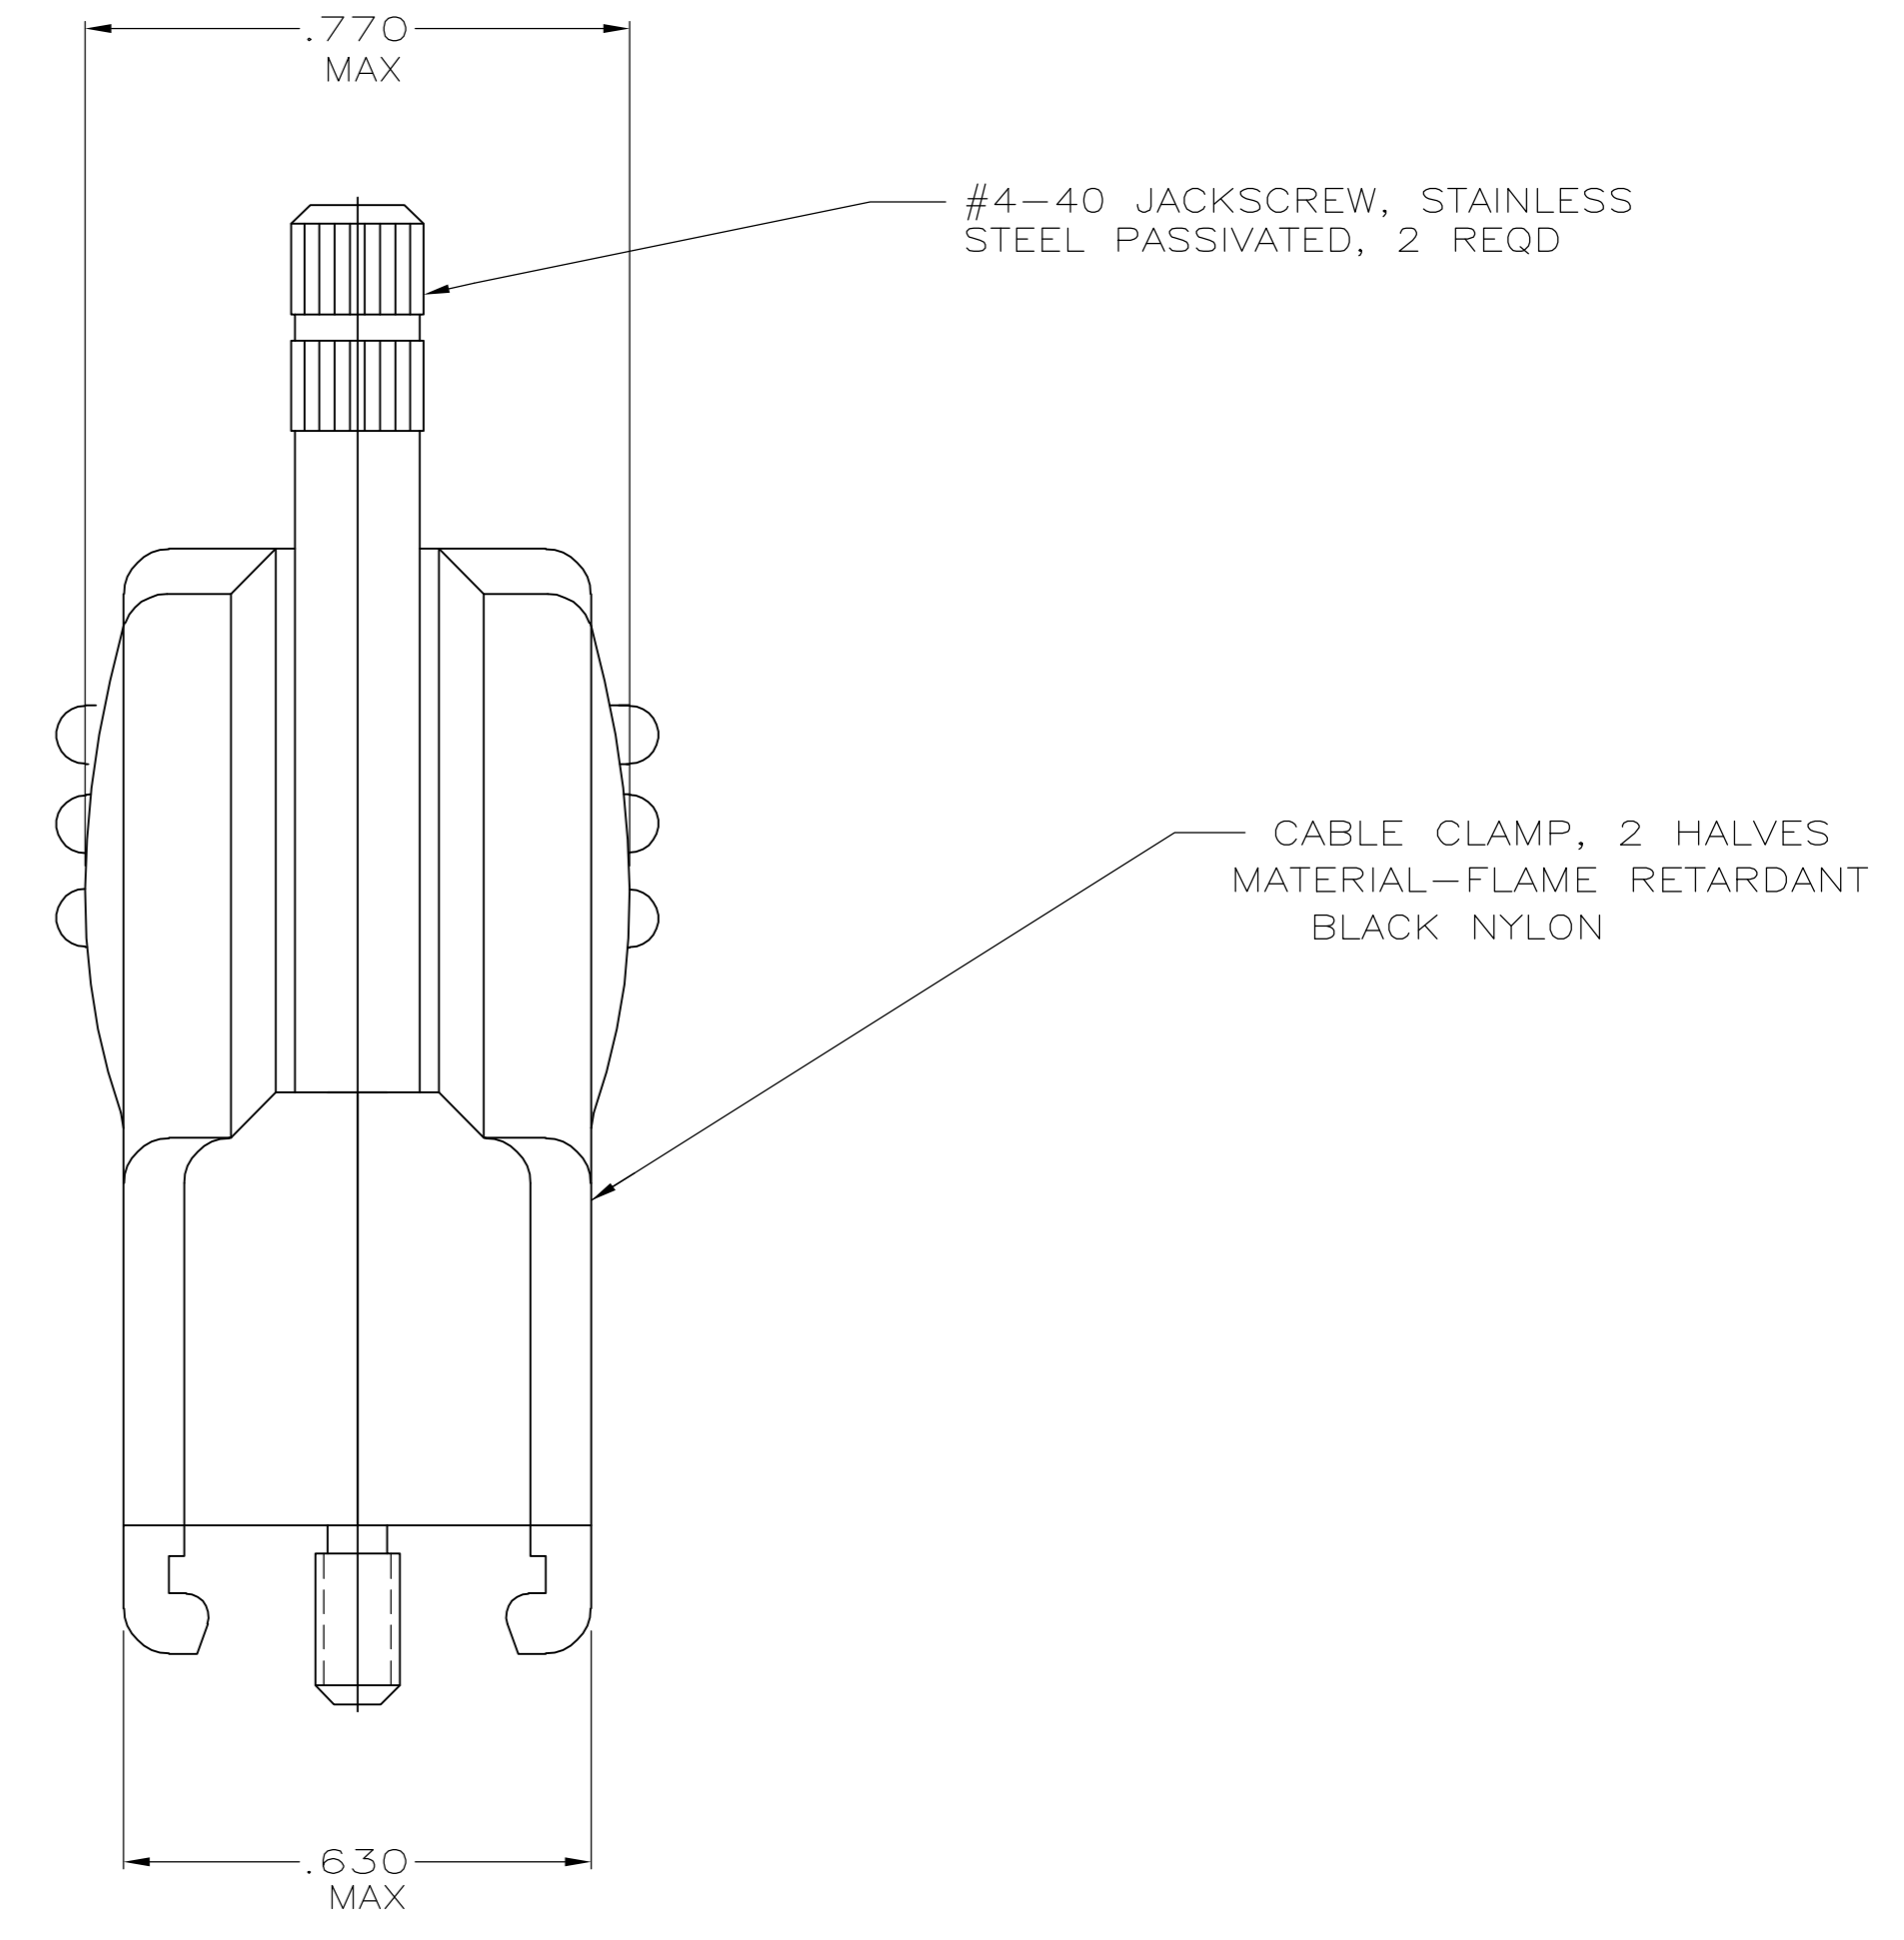

CABLE GATES

1. PARTS PACKAGED UNASSEMBLED.

5745122-2
PART NO

THIS DRAWING IS A CONTROLLED DOCUMENT.		DWN: R. RICHARDSON 14SEP05		Tyco Electronics Corporation Harrisburg, PA 17105-3608																			
DIMENSIONS: INCHES		CHK: C. ROHDE 14SEP05		APVD: M. WALMSLEY 14SEP05	NAME: CABLE CLAMP SIZE 2, 15 POSITIONS CONNECTOR WITH TURNABLE JACKSCREWS, AMPLIMITE																		
TOLERANCES UNLESS OTHERWISE SPECIFIED:		<table border="1"> <tr><td>0 PLC</td><td>±</td><td>-</td></tr> <tr><td>1 PLC</td><td>±</td><td>-</td></tr> <tr><td>2 PLC</td><td>±</td><td>-</td></tr> <tr><td>3 PLC</td><td>±</td><td>-</td></tr> <tr><td>4 PLC</td><td>±</td><td>-</td></tr> <tr><td>ANGLES</td><td>±</td><td>±</td></tr> </table>		0 PLC	±	-	1 PLC	±	-	2 PLC	±	-	3 PLC	±	-	4 PLC	±	-	ANGLES	±	±	PRODUCT SPEC	RESTRICTED TO
0 PLC	±	-																					
1 PLC	±	-																					
2 PLC	±	-																					
3 PLC	±	-																					
4 PLC	±	-																					
ANGLES	±	±																					
MATERIAL: SEE CALLOUTS		FINISH: SEE CALLOUTS	WEIGHT: -	SIZE: A1																			
CUSTOMER DRAWING		SCALE: 4:1	SHEET: 1 OF 1	REV: 0																			

X-ON Electronics

Largest Supplier of Electrical and Electronic Components

Click to view similar products for [D-Sub Backshells](#) category:

Click to view products by [TE Connectivity](#) manufacturer:

Other Similar products are found below :