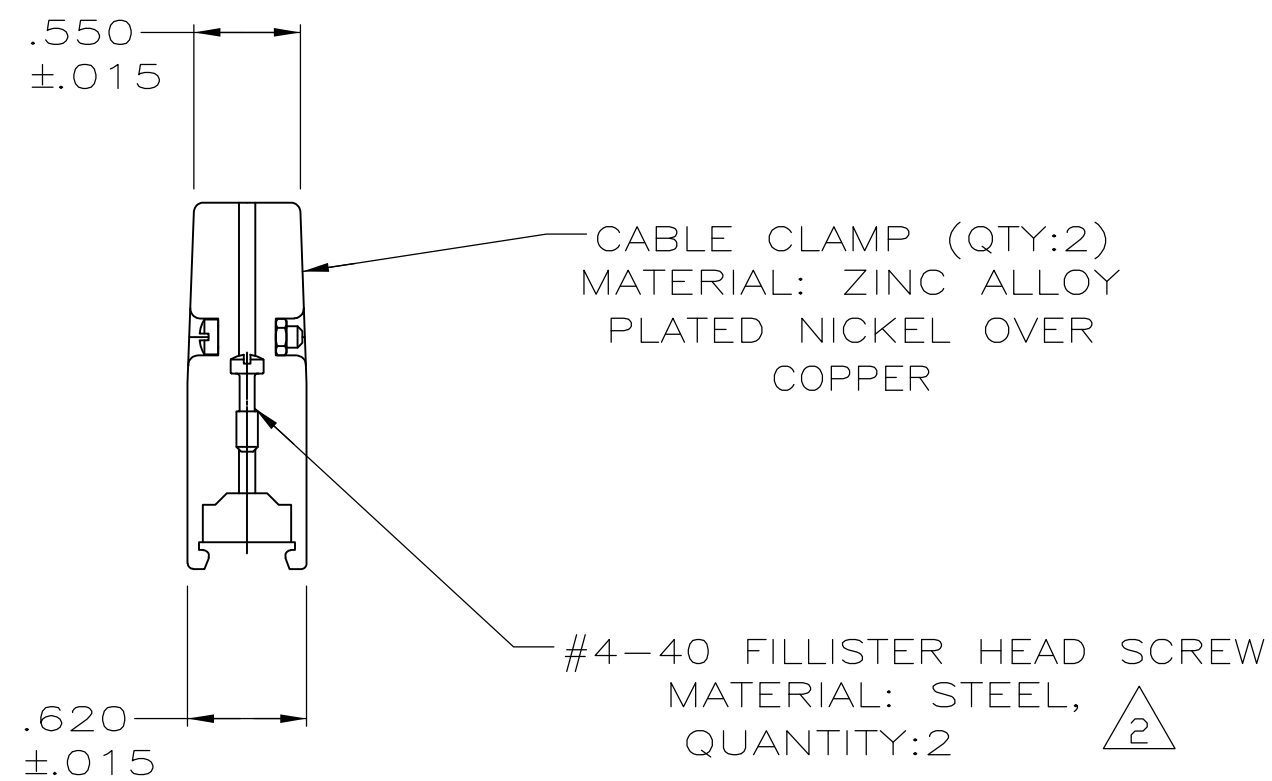

- 1. PARTS PACKAGED UNASSEMBLED.
- 2. ZINC PLATED .000200-.000400 THICK, CLEAR CHROMATE COATING.

H	.370	5745171-5
A	.200	5745171-2
C	.250	5745171-1
NECK IDENT	CABLE DIA	PART NO

**COPYRIGHT 2005
 TE CONNECTIVITY
 ALL RIGHTS RESERVED**

THIS DRAWING IS A CONTROLLED DOCUMENT.		DWN B. MCMASTER 28JULY05	TE TE Connectivity	
DIMENSIONS: INCHES		CHK C. ROHDE 28JULY05		
TOLERANCES UNLESS OTHERWISE SPECIFIED:		APVD M. WALMSLEY 28JULY05	NAME CABLE CLAMP KIT, UNASSEMBLED, SIZE 1, 9 POSN, 180 DEGREES, AMPLIMITE	
0 PLC ± -		PRODUCT SPEC	SIZE CAGE CODE DRAWING NO RESTRICTED TO	
1 PLC ± -		APPLICATION SPEC	A2 00779 C=5745171	
2 PLC ± -		WEIGHT	SCALE 1:1 SHEET 1 of 1 REV P	
3 PLC ± .005		CUSTOMER DRAWING		
4 PLC ± -				
ANGLES ± -				
FINISH				
SEE CALLOUTS				