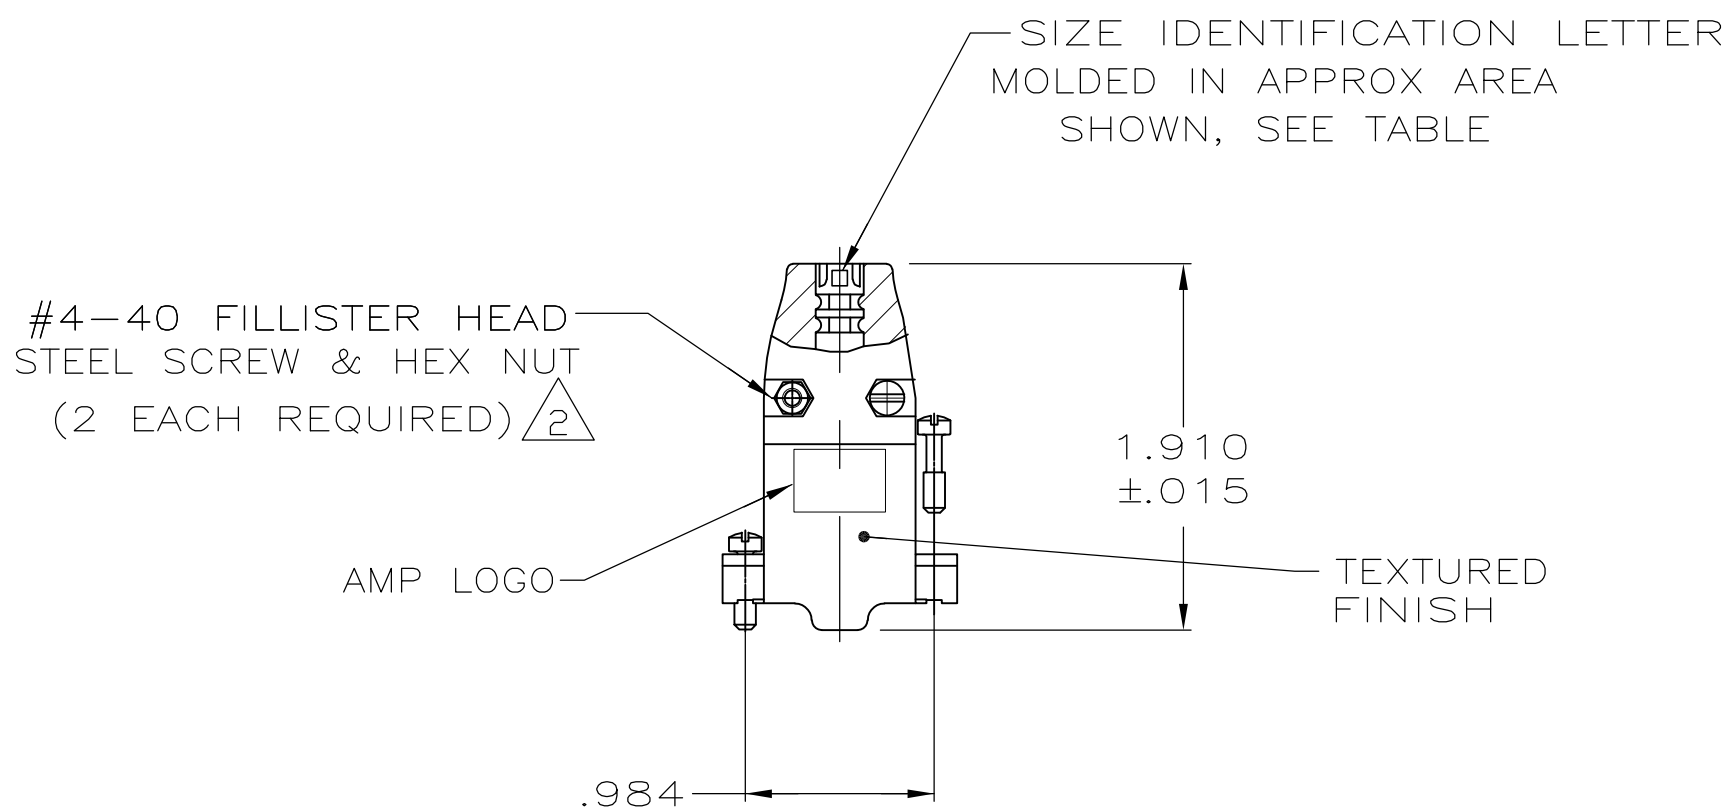

- 1. PARTS PACKAGED UNASSEMBLED.
- 2. ZINC PLATED .000200-.000400 THICK, CLEAR CHROMATE COATING.

H	.370	5745171-5
A	.200	5745171-2
C	.250	5745171-1
NECK IDENT	CABLE DIA	PART NO

**COPYRIGHT 2005
 TE CONNECTIVITY
 ALL RIGHTS RESERVED**

THIS DRAWING IS A CONTROLLED DOCUMENT.		DWN B. MCMASTER 28JULY05	TE TE Connectivity	
DIMENSIONS: INCHES		CHK C. ROHDE 28JULY05		
TOLERANCES UNLESS OTHERWISE SPECIFIED:		APVD M. WALMSLEY 28JULY05	NAME CABLE CLAMP KIT, UNASSEMBLED, SIZE 1, 9 POSN, 180 DEGREES, AMPLIMITE	
0 PLC ± -		PRODUCT SPEC	SIZE CAGE CODE DRAWING NO RESTRICTED TO	
1 PLC ± -		APPLICATION SPEC	A2 00779 C=5745171	
2 PLC ± -		WEIGHT	SCALE 1:1 SHEET 1 of 1 REV P	
3 PLC ± .005		CUSTOMER DRAWING		
4 PLC ± -				
ANGLES ± -				
FINISH				
SEE CALLOUTS				