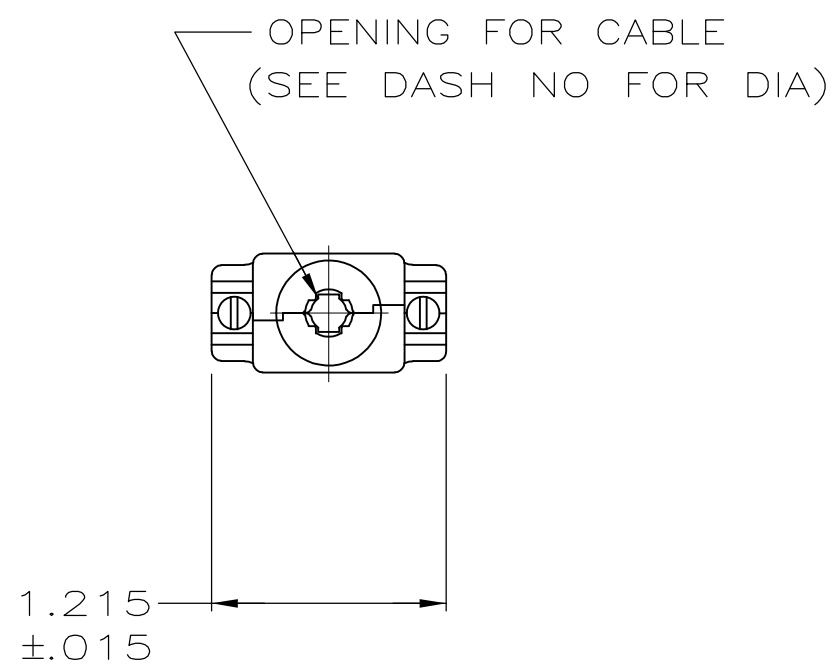

- 1. PARTS PACKAGED UNASSEMBLED.
- 2. ZINC PLATED .000200-.000400 THICK, CLEAR CHROMATE COATING.

H	.370	5745171-5
A	.200	5745171-2
C	.250	5745171-1
NECK IDENT	CABLE DIA	PART NO

**COPYRIGHT 2005
 TE CONNECTIVITY
 ALL RIGHTS RESERVED**

THIS DRAWING IS A CONTROLLED DOCUMENT.		DWN B. MCMASTER 28JULY05	TE TE Connectivity	
DIMENSIONS: INCHES		CHK C. ROHDE 28JULY05		
TOLERANCES UNLESS OTHERWISE SPECIFIED:		APVD M. WALMSLEY 28JULY05	NAME CABLE CLAMP KIT, UNASSEMBLED, SIZE 1, 9 POSN, 180 DEGREES, AMPLIMITE	
0 PLC ± -		PRODUCT SPEC	SIZE CAGE CODE DRAWING NO RESTRICTED TO	
1 PLC ± -		APPLICATION SPEC	A2 00779 C=5745171	
2 PLC ± -		WEIGHT	SCALE 1:1 SHEET 1 of 1 REV P	
3 PLC ± .005		CUSTOMER DRAWING		
4 PLC ± -				
ANGLES ± -				
FINISH				
SEE CALLOUTS				