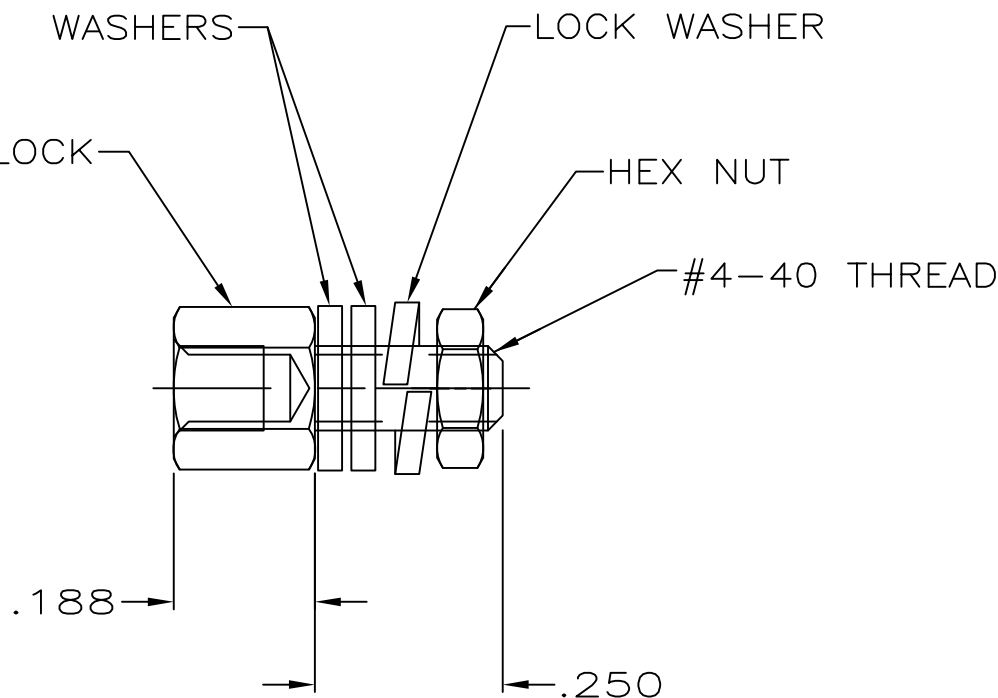

P	LTR	DESCRIPTION	DATE	DWN	APVD
R		REVISED PER ECO-17-005756	06NOV2017	AP	DG

#4-40 THREAD
.120 MIN DEEP

① ZINC PLATED .000200-.000400 THICK,
YELLOW CHROMATE COATING.

② ZINC PLATED .000200-.000400 THICK,
CLEAR CHROMATE COATING.

3. PARTS PACKAGED UNASSEMBLED.

④ PARTS PACKAGED AS A UNIT KIT.

⑤ PARTS INDIVIDUALLY BULK PACKED & SHIPPED
AS A UNIT PACKAGE.

1	1	2	1	④	①	5745563-5
2	2	4	2	⑤	②	5745563-4
2	2	4	2	④	②	5745563-3
2	2	4	2	④	①	5745563-1
HEX NUT QTY	LOCK WASHER QTY	WASHER QTY	FEMALE SCREWLOCK QTY	PACKAGING	FINISH	PART NUMBER

DIMENSIONS:
INCHES

TOLERANCES UNLESS OTHERWISE SPECIFIED:

0 PLC	± -
1 PLC	± -
2 PLC	± -
3 PLC	± .005
4 PLC	± -
ANGLES	± -

MATERIAL
STEEL

FINISH
SEE TABLE

STE TE Connectivity

NAME
KIT, SCREWLOCK, FEMALE,
PLASTIC OR METAL SERIES, SHORT,
AMPLIMITE HDE