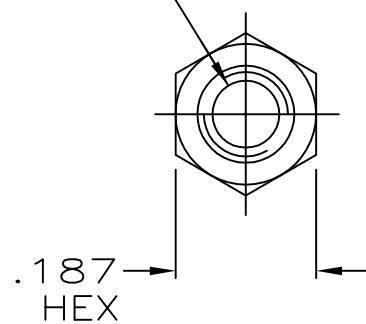

4

3

2

1

THIS DRAWING IS UNPUBLISHED.

RELEASED FOR PUBLICATION

ALL RIGHTS RESERVED.

REVISIONS

P	LTR	DESCRIPTION	DATE	DWN	APVD
R		REVISED PER ECO-17-005756	06NOV2017	AP	DG

#4-40 THREAD
.120 MIN DEEP

① ZINC PLATED .000200-.000400 THICK,
YELLOW CHROMATE COATING.

② ZINC PLATED .000200-.000400 THICK,
CLEAR CHROMATE COATING.

3. PARTS PACKAGED UNASSEMBLED.

④ PARTS PACKAGED AS A UNIT KIT.

⑤ PARTS INDIVIDUALLY BULK PACKED & SHIPPED
AS A UNIT PACKAGE.

1	1	2	1	④	①	5745563-5
2	2	4	2	⑤	②	5745563-4
2	2	4	2	④	②	5745563-3
2	2	4	2	④	①	5745563-1
HEX NUT QTY	LOCK WASHER QTY	WASHER QTY	FEMALE SCREWLOCK QTY	PACKAGING	FINISH	PART NUMBER

DIMENSIONS:
INCHES

TOLERANCES UNLESS OTHERWISE SPECIFIED:

0 PLC	± -
1 PLC	± -
2 PLC	± -
3 PLC	± .005
4 PLC	± -
ANGLES	± -

MATERIAL
STEEL

FINISH
SEE TABLE

STE TE Connectivity

NAME
KIT, SCREWLOCK, FEMALE,
PLASTIC OR METAL SERIES, SHORT,
AMPLIMITE HDE