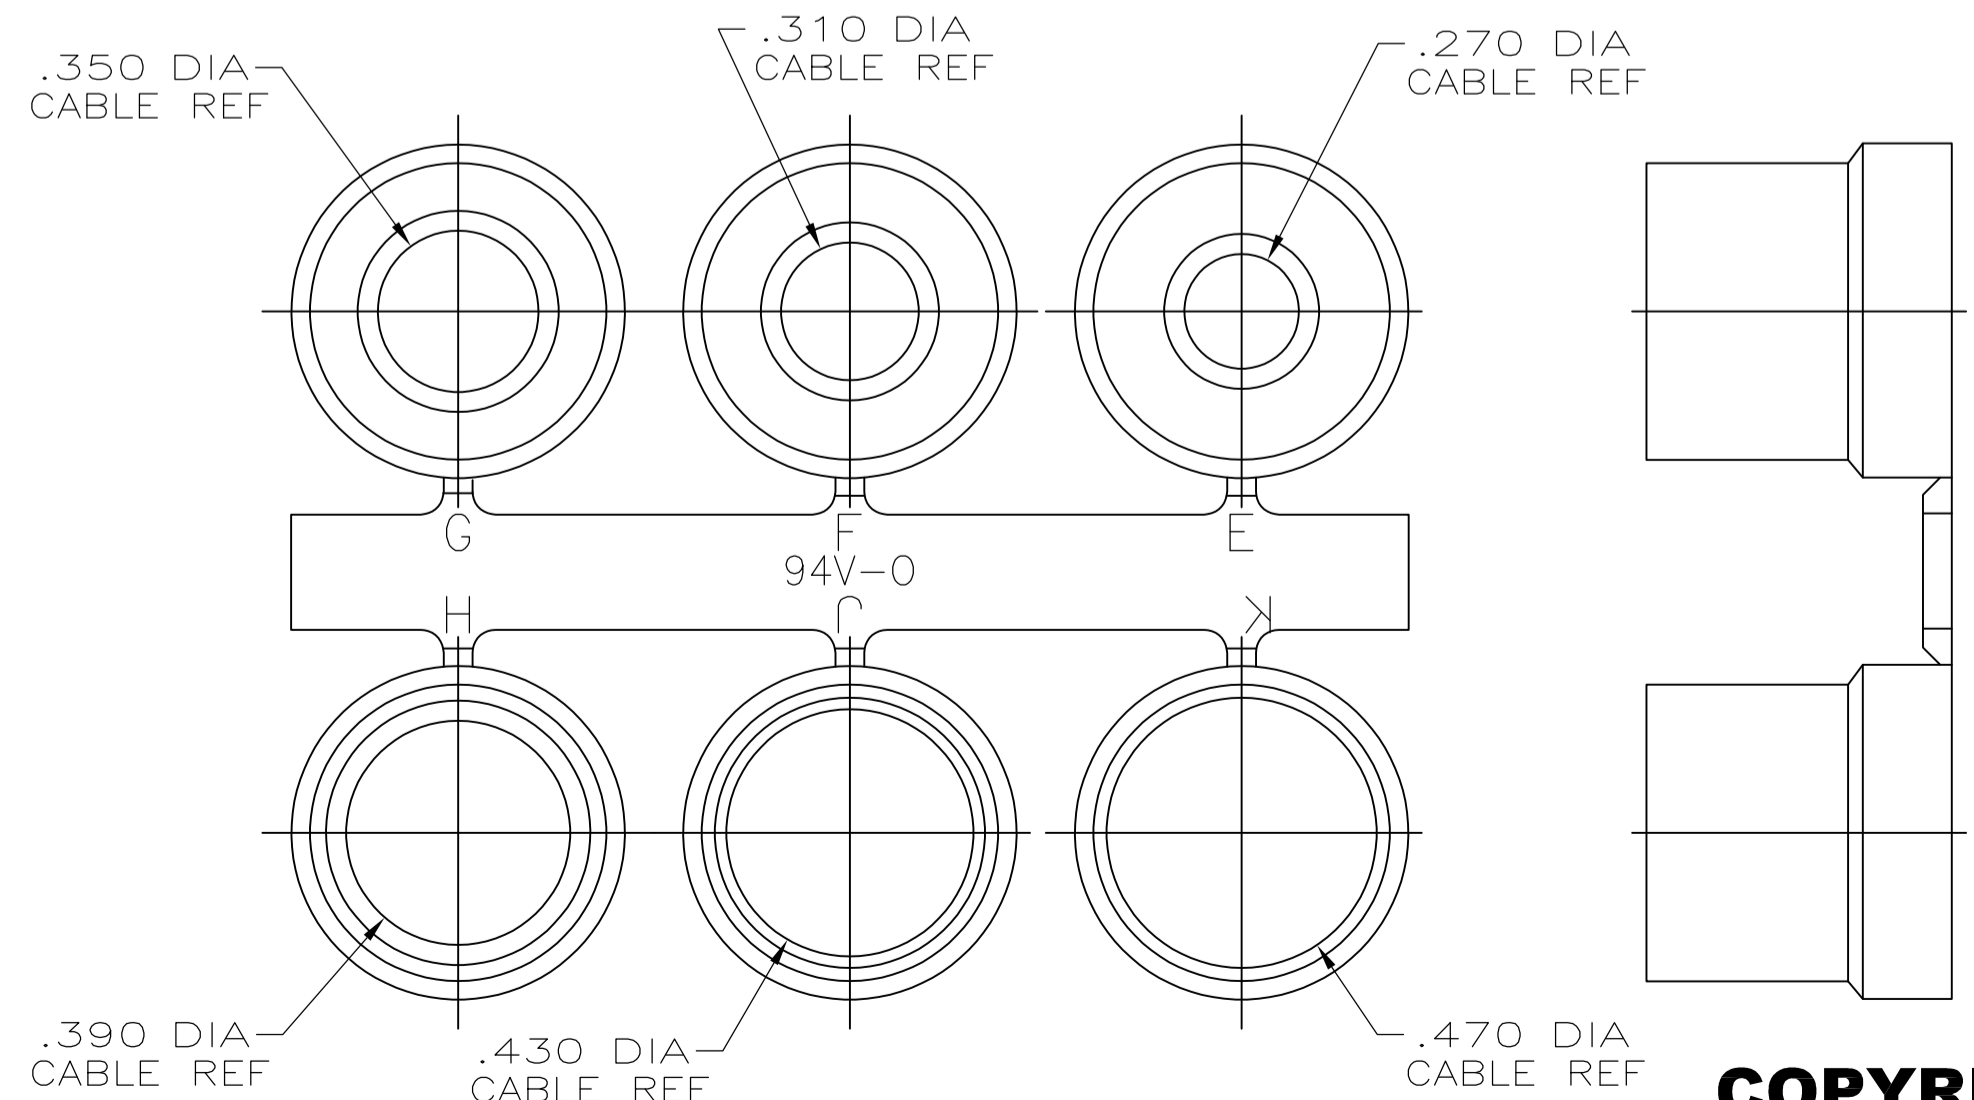

- PARTS PACKAGED UNASSEMBLED AS A UNIT KIT.
- CABLE CLAMP HALVES: BLACK ABS MOLDING COMPOUND, FILLISTER HEAD SCREWS, HEX NUTS & MOUNTING SCREWS: STEEL PER ASTM A108, GROMMETS: FLEXIBLE PVC, UL 94V-0 RATED, COLOR: BLACK.
- CABLE CLAMP HALVES: NICKEL OVER COPPER, FILLISTER HEAD SCREWS, HEX NUTS & MOUNTING SCREWS: ZINC PLATED .000200-.000400 THICK, CLEAR CHROMATE COATING.
- SIZE 3 CONFIGURATION SHOWN. NUMBER AND SIZE OF SLOTS IN THIS AREA VARIES BY CABLE CLAMP SIZE.

GROMMET ASSORTMENT FOR SIZES 1 & 2 ONLY

GROMMET ASSORTMENT FOR SIZES 3, 4 & 5 ONLY

.900	.730	2.644	1.920	2.406	5	5748677-5
.800	.620	2.738	1.920	2.500	4	5748677-4
.680	.640	2.090	1.920	1.852	3	5748677-3
.620	.620	1.545	1.910	1.312	2	5748677-2
.570	.630	1.215	1.910	.984	1	5748677-1
E	D	C	B	A	SIZE	PART NO

THIS DRAWING IS A CONTROLLED DOCUMENT.

DIMENSIONS: INCHES	TOLERANCES UNLESS OTHERWISE SPECIFIED:	0 PLC ± -	1 PLC ± -	2 PLC ± -	3 PLC ± .005	4 PLC ± -	ANGLES ± -	
MATERIAL	FINISH	WEIGHT	SCALE	3:1	SHEET	1 OF 1	REV	A1

STE TE Connectivity

NAME: KIT, CABLE CLAMP, 180 DEG EXIT, W/GROMMETS AMPLIMITE SERIES, PLATED PLASTIC

SIZE: A1

CUSTOMER DRAWING

**COPYRIGHT 2005
TE CONNECTIVITY CORP
ALL RIGHTS RESERVED**

X-ON Electronics

Largest Supplier of Electrical and Electronic Components