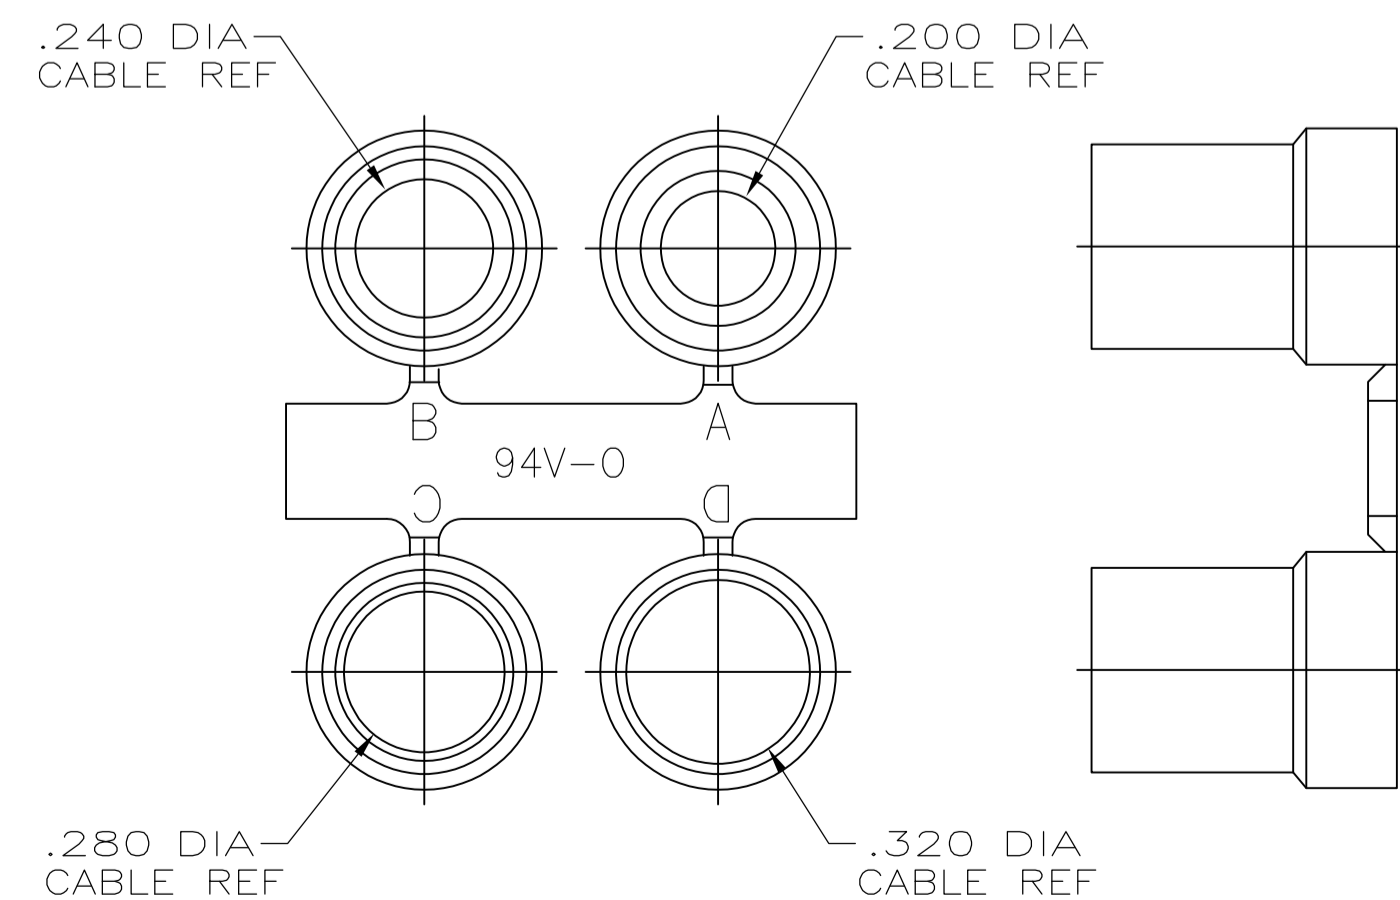

- PARTS PACKAGED UNASSEMBLED AS A UNIT KIT.
- CABLE CLAMP HALVES: BLACK ABS MOLDING COMPOUND, FILLISTER HEAD SCREWS, HEX NUTS & MOUNTING SCREWS: STEEL PER ASTM A108, GROMMETS: FLEXIBLE PVC, UL 94V-0 RATED, COLOR: BLACK.
- CABLE CLAMP HALVES: NICKEL OVER COPPER, FILLISTER HEAD SCREWS, HEX NUTS & MOUNTING SCREWS: ZINC PLATED .000200-.000400 THICK, CLEAR CHROMATE COATING.
- SIZE 3 CONFIGURATION SHOWN. NUMBER AND SIZE OF SLOTS IN THIS AREA VARIES BY CABLE CLAMP SIZE.

GROMMET ASSORTMENT FOR SIZES 1 & 2 ONLY

GROMMET ASSORTMENT FOR SIZES 3, 4 & 5 ONLY

.900	.730	2.644	1.920	2.406	5	5748677-5
.800	.620	2.738	1.920	2.500	4	5748677-4
.680	.640	2.090	1.920	1.852	3	5748677-3
.620	.620	1.545	1.910	1.312	2	5748677-2
.570	.630	1.215	1.910	.984	1	5748677-1
E	D	C	B	A	SIZE	PART NO

THIS DRAWING IS A CONTROLLED DOCUMENT.

DIMENSIONS: INCHES	TOLERANCES UNLESS OTHERWISE SPECIFIED:	0 PLC ± -	1 PLC ± -	2 PLC ± -	3 PLC ± .005	4 PLC ± -	ANGLES ± -	
MATERIAL	FINISH	WEIGHT	SCALE	3:1	SHEET	1 OF 1	REV	A1

STE TE Connectivity

NAME: KIT, CABLE CLAMP, 180 DEG EXIT, W/GROMMETS AMPLIMITE SERIES, PLATED PLASTIC

SIZE: A1

CUSTOMER DRAWING

**COPYRIGHT 2005
TE CONNECTIVITY CORP
ALL RIGHTS RESERVED**

X-ON Electronics

Largest Supplier of Electrical and Electronic Components