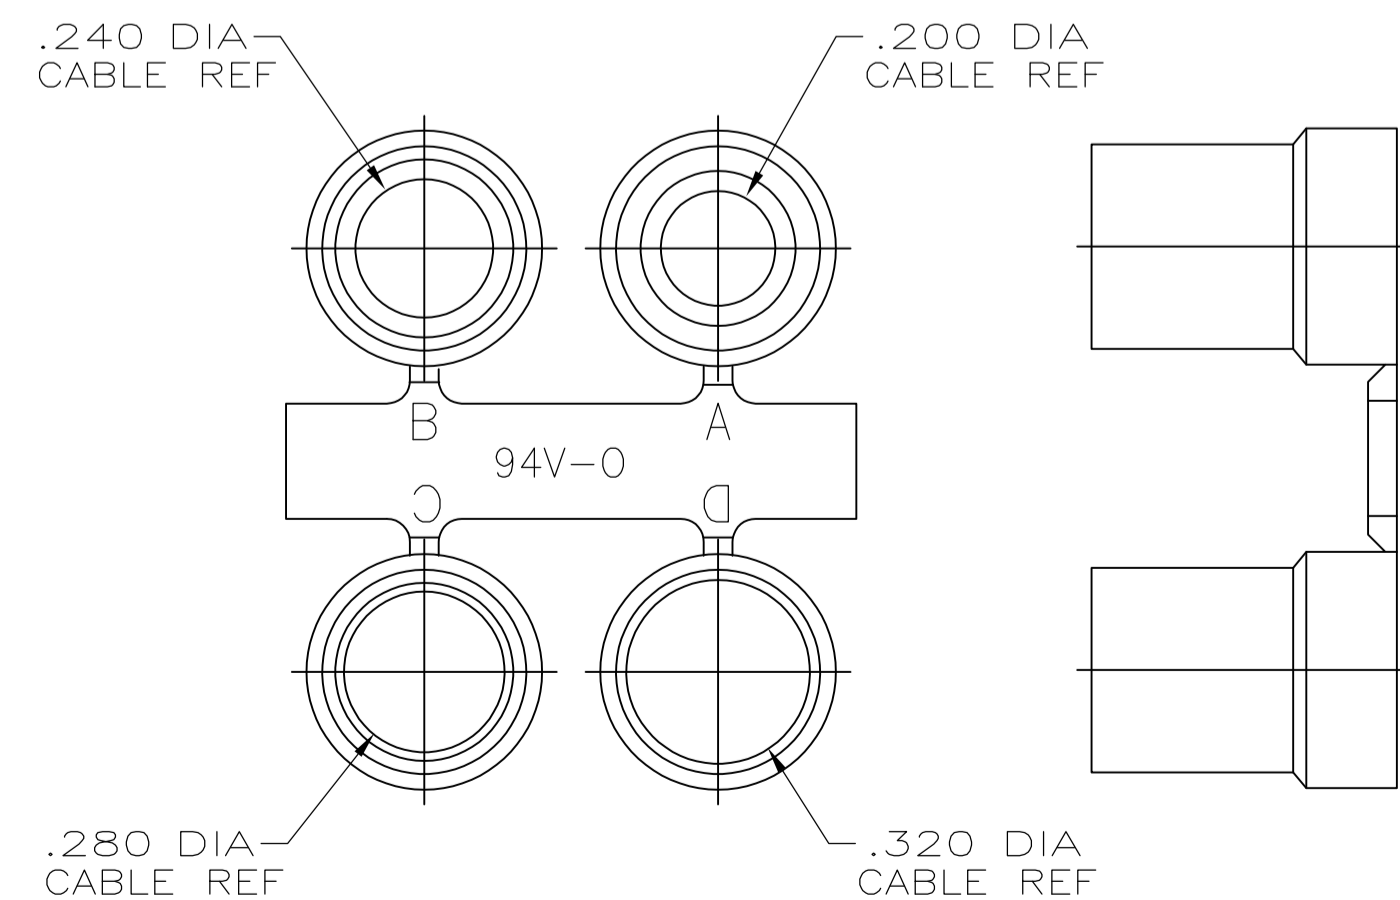

- PARTS PACKAGED UNASSEMBLED AS A UNIT KIT.
- CABLE CLAMP HALVES: BLACK ABS MOLDING COMPOUND, FILLISTER HEAD SCREWS, HEX NUTS & MOUNTING SCREWS: STEEL PER ASTM A108, GROMMETS: FLEXIBLE PVC, UL 94V-0 RATED, COLOR: BLACK.
- CABLE CLAMP HALVES: NICKEL OVER COPPER, FILLISTER HEAD SCREWS, HEX NUTS & MOUNTING SCREWS: ZINC PLATED .000200-.000400 THICK, CLEAR CHROMATE COATING.
- SIZE 3 CONFIGURATION SHOWN. NUMBER AND SIZE OF SLOTS IN THIS AREA VARIES BY CABLE CLAMP SIZE.

GROMMET ASSORTMENT FOR SIZES 1 & 2 ONLY

GROMMET ASSORTMENT FOR SIZES 3, 4 & 5 ONLY

.900	.730	2.644	1.920	2.406	5	5748677-5
.800	.620	2.738	1.920	2.500	4	5748677-4
.680	.640	2.090	1.920	1.852	3	5748677-3
.620	.620	1.545	1.910	1.312	2	5748677-2
.570	.630	1.215	1.910	.984	1	5748677-1
E	D	C	B	A	SIZE	PART NO

THIS DRAWING IS A CONTROLLED DOCUMENT.

DIMENSIONS: INCHES	TOLERANCES UNLESS OTHERWISE SPECIFIED:	0 PLC ± -	1 PLC ± -	2 PLC ± -	3 PLC ± .005	4 PLC ± -	ANGLES ± -
--------------------	--	-----------	-----------	-----------	--------------	-----------	------------

DIN D. HENNY 8-18-05	APPROVED M. WALMSLEY 8-18-05	NAME KIT, CABLE CLAMP, 180 DEG EXIT, W/GROMMETS AMPLIMITE SERIES, PLATED PLASTIC
DRW C. ROHDE 8-18-05	PRODUCT SPEC	APPLICATION SPEC
SIZE A1	SCALE 3:1	SHEET 1 OF 1
WEIGHT	RESTRICTED TO	REV A1