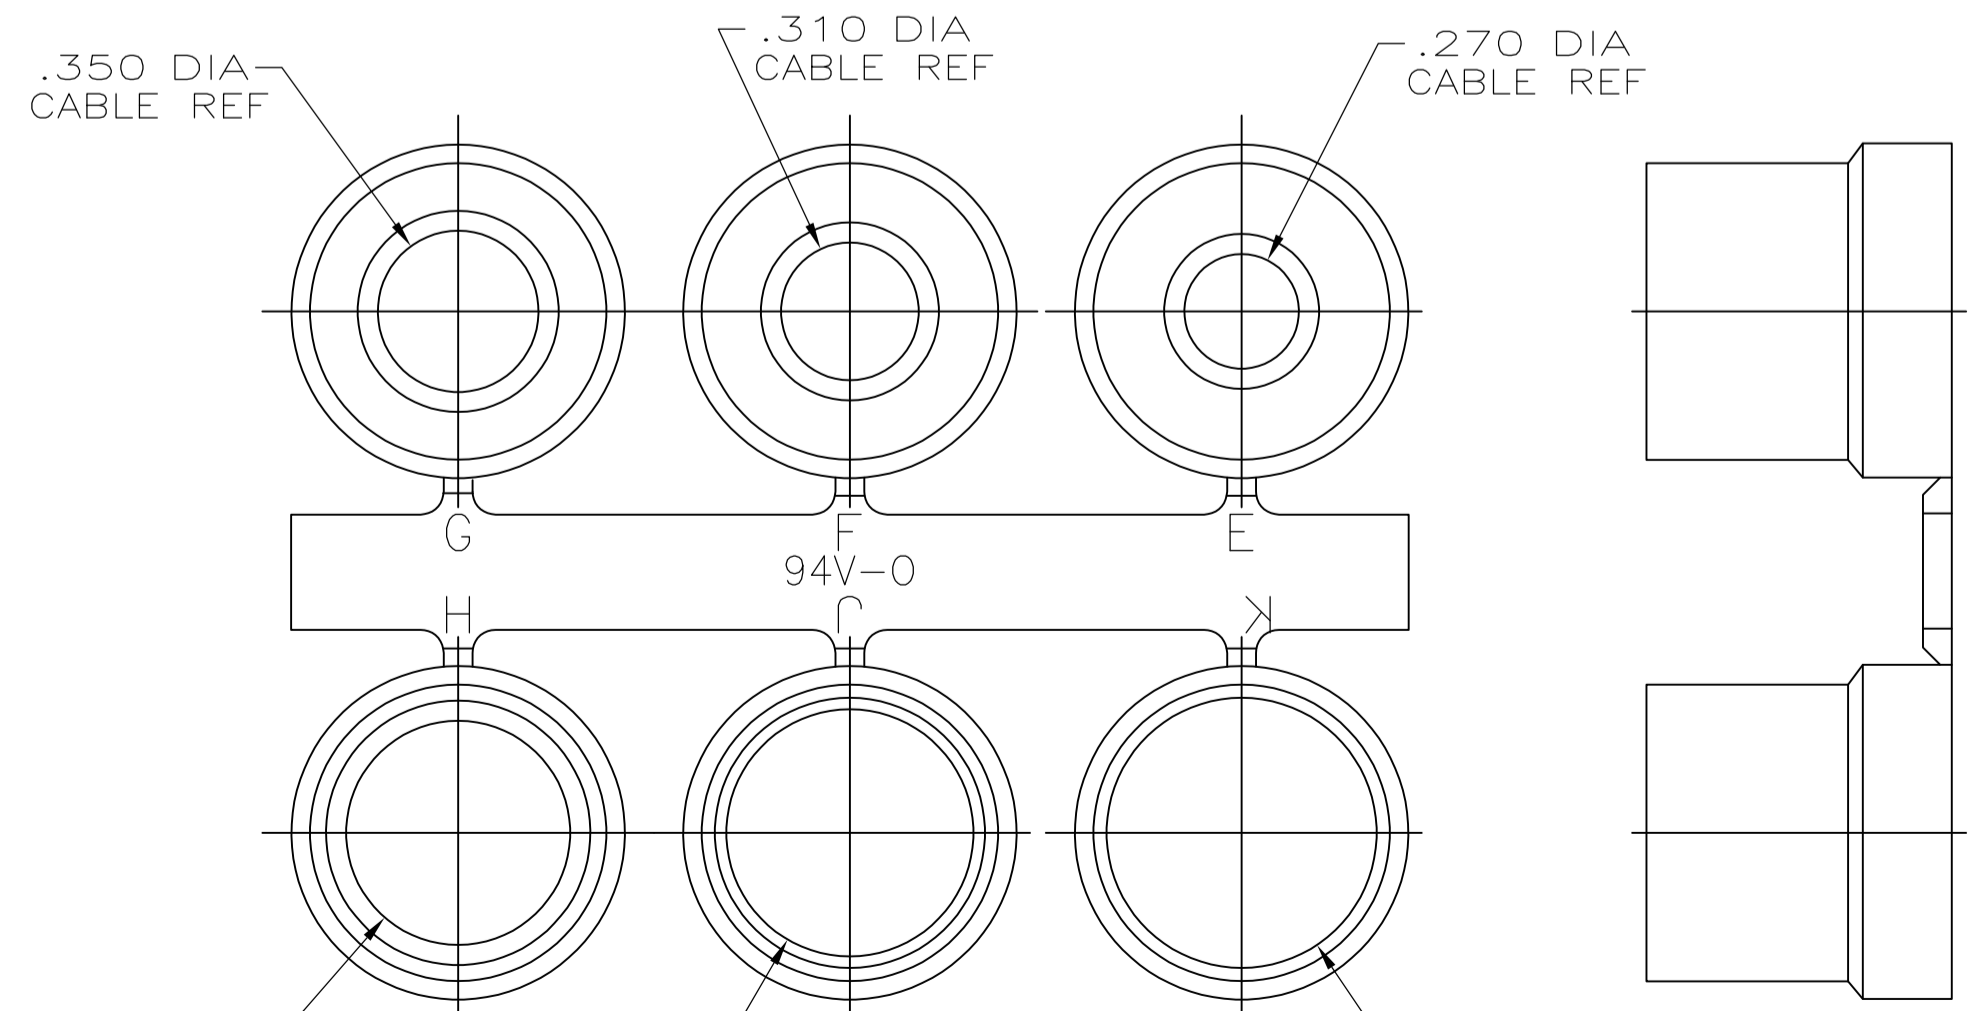

- PARTS PACKAGED UNASSEMBLED AS A UNIT KIT.
- CABLE CLAMP HALVES: BLACK ABS MOLDING COMPOUND, FILLISTER HEAD SCREWS, HEX NUTS & MOUNTING SCREWS: STEEL PER ASTM A108, GROMMETS: FLEXIBLE PVC, UL 94V-0 RATED, COLOR: BLACK.
- CABLE CLAMP HALVES: NICKEL OVER COPPER, FILLISTER HEAD SCREWS, HEX NUTS & MOUNTING SCREWS: ZINC PLATED .000200-.000400 THICK, CLEAR CHROMATE COATING.
- SIZE 3 CONFIGURATION SHOWN. NUMBER AND SIZE OF SLOTS IN THIS AREA VARIES BY CABLE CLAMP SIZE.

GROMMET ASSORTMENT FOR SIZES 1 & 2 ONLY

GROMMET ASSORTMENT FOR SIZES 3, 4 & 5 ONLY

.900	.730	2.644	1.920	2.406	5	5748677-5
.800	.620	2.738	1.920	2.500	4	5748677-4
.680	.640	2.090	1.920	1.852	3	5748677-3
.620	.620	1.545	1.910	1.312	2	5748677-2
.570	.630	1.215	1.910	.984	1	5748677-1
E	D	C	B	A	SIZE	PART NO

THIS DRAWING IS A CONTROLLED DOCUMENT.

DIMENSIONS: INCHES	TOLERANCES UNLESS OTHERWISE SPECIFIED:	0 PLC ± -	1 PLC ± -	2 PLC ± -	3 PLC ± .005	4 PLC ± -	ANGLES ± -
--------------------	--	-----------	-----------	-----------	--------------	-----------	------------

DIN D. HENNY 8-18-05	APPROVED M. WALMSLEY 8-18-05	NAME KIT, CABLE CLAMP, 180 DEG EXIT, W/GROMMETS AMPLIMITE SERIES, PLATED PLASTIC
DRW C. ROHDE 8-18-05	PRODUCT SPEC	APPLICATION SPEC
SIZE A1	SCALE 3:1	SHEET 1 OF 1
WEIGHT	RESTRICTED TO	REV A1