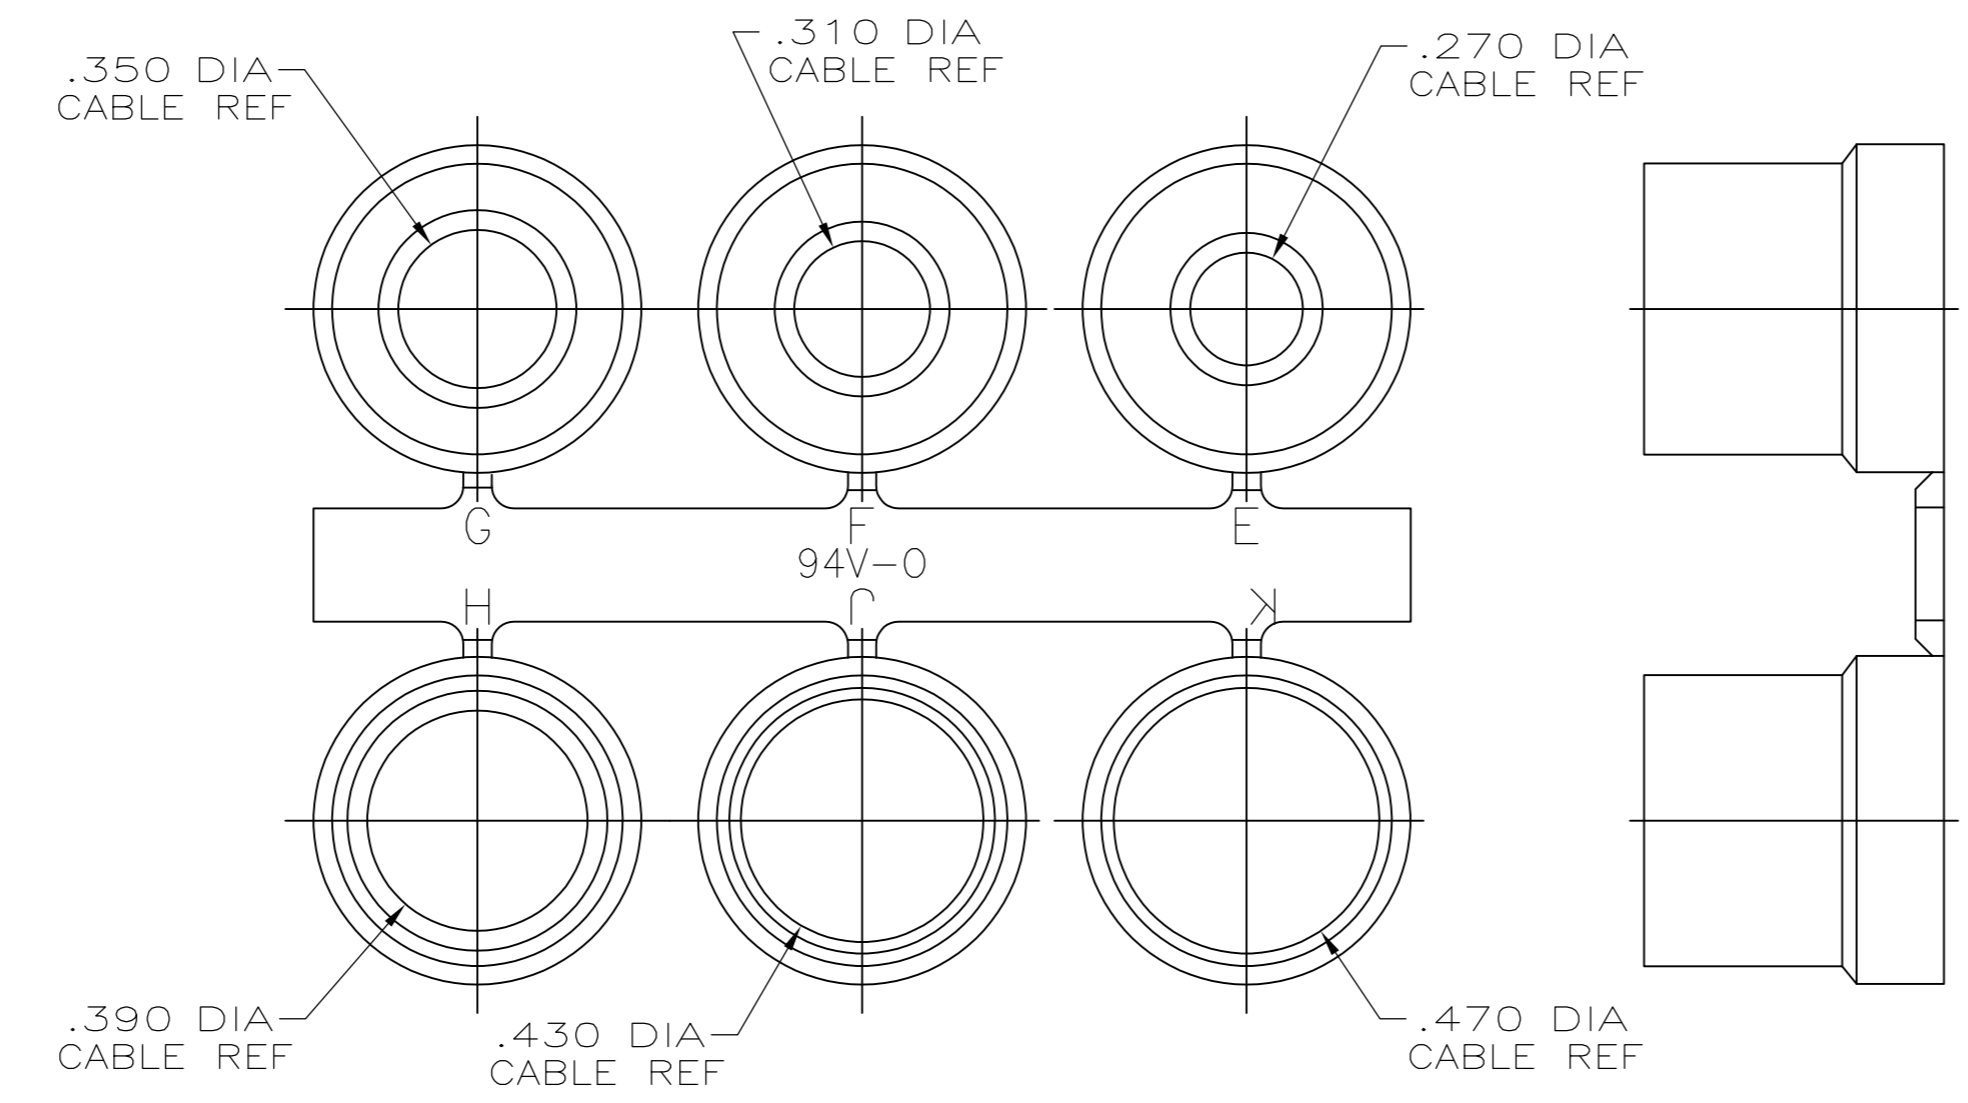

- PARTS PACKAGED UNASSEMBLED AS A UNIT KIT.
- CABLE CLAMPS: ABS COMPOUND, COLOR BLACK.
 - FILISTER HEAD SCREWS, HEX NUTS & MOUNTING SCREWS: STEEL.
 - GROMMETS: FLEXIBLE PVC, UL 94V-0 RATED, COLOR BLACK.
- CABLE CLAMPS: UNPLATED.
 - FILISTER HEAD SCREWS, HEX NUTS & MOUNTING SCREWS: ZINC PLATED CLEAR CHROMATE COATED.
- SIZE 3 CONFIGURATION SHOWN. NUMBER AND SIZE OF SLOTS IN THIS AREA VARIES BY CABLE CLAMP SIZE.

GROMMET ASSORTMENT TYPE 1 SEE TABLE

GROMMET ASSORTMENT TYPE 2 SEE TABLE

TYPE 2	.900	.730	2.644	1.920	2.406	5	5748678-5
TYPE 2	.800	.620	2.738	1.920	2.500	4	5748678-4
TYPE 2	.680	.640	2.090	1.920	1.852	3	5748678-3
TYPE 1	.620	.620	1.545	1.910	1.312	2	5748678-2
TYPE 1	.570	.630	1.215	1.910	.984	1	5748678-1
GROMMET ASSORTMENT	E	D	C	B	A	SIZE	PART NO

**COPYRIGHT 2005
TE CONNECTIVITY CORP
ALL RIGHTS RESERVED**

THIS DRAWING IS A CONTROLLED DOCUMENT.		DWN: R. RICHARDSON 15SEP05	TE Connectivity
DIMENSIONS: INCHES		CHK: C. ROHDE 15SEP05	
TOLERANCES UNLESS OTHERWISE SPECIFIED:		APVD: M. WALMSLEY 15SEP05	NAME: KIT, CABLE CLAMP, 180 DEGREES EXIT, UNPLATED, BLACK.
0 PLC ± - 1 PLC ± - 2 PLC ± - 3 PLC ± .005 4 PLC ± - ANGLES ± -		PRODUCT SPEC: -	APPLICATION SPEC: -
MATERIAL:	FINISH:	WEIGHT: -	RESTRICTED TO: -
CUSTOMER DRAWING		SIZE: A1	SCALE: 3:1
		CAGE CODE: 00779	DRAWING NO: 5748678
		SHEET: 1 OF 1	REV: A1