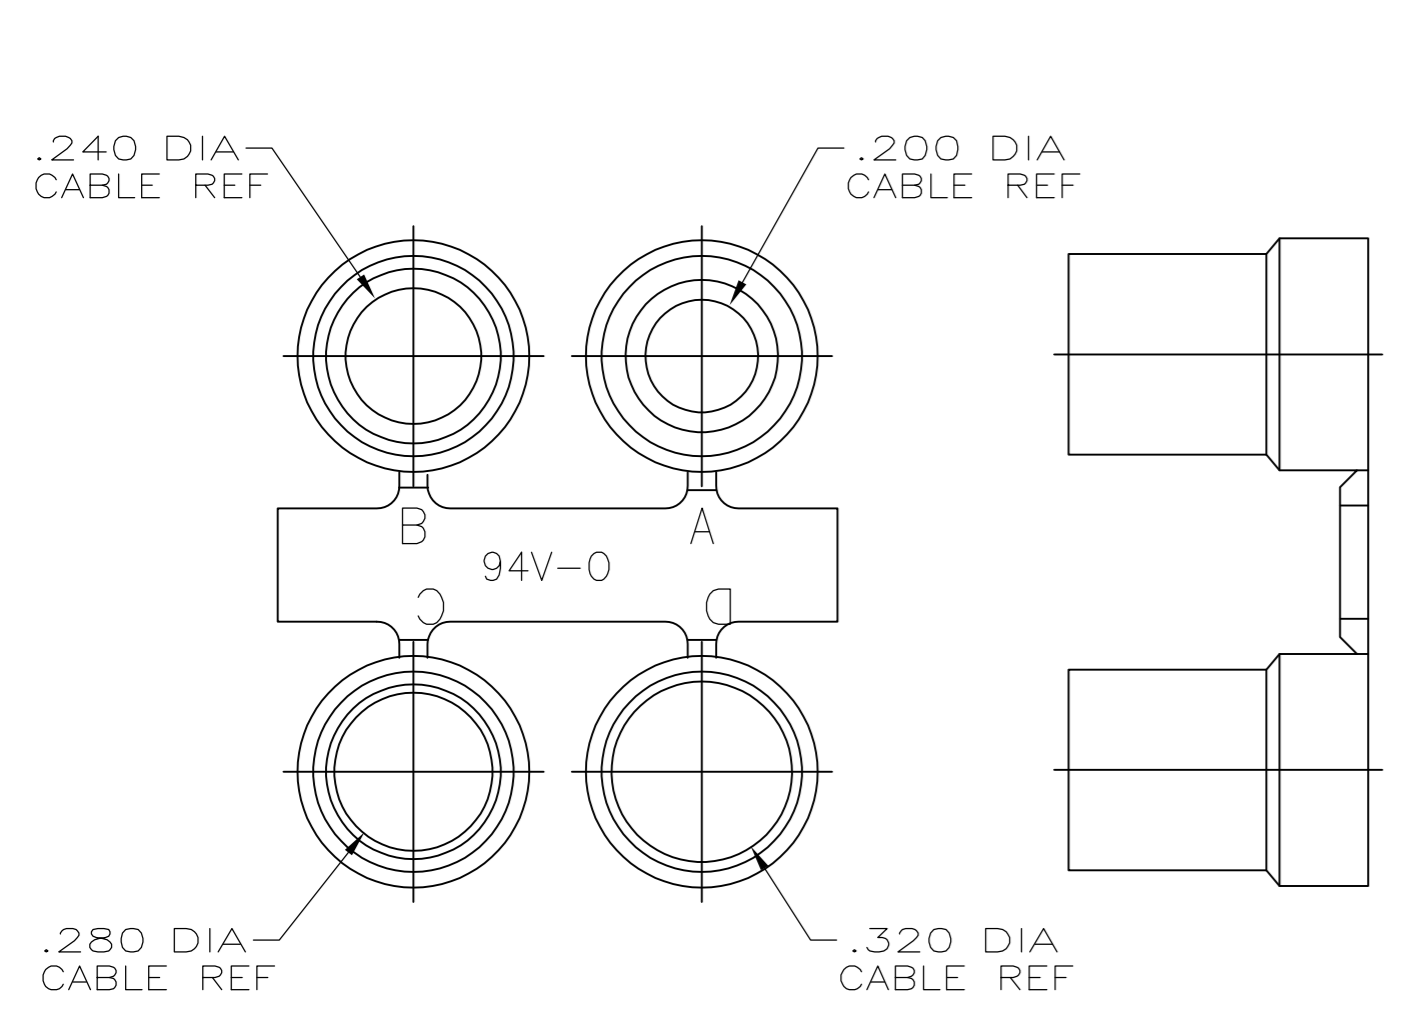

- PARTS PACKAGED UNASSEMBLED AS A UNIT KIT.
- CABLE CLAMPS: ABS COMPOUND, COLOR BLACK.
 - FILISTER HEAD SCREWS, HEX NUTS & MOUNTING SCREWS: STEEL.
 - GROMMETS: FLEXIBLE PVC, UL 94V-0 RATED, COLOR BLACK.
- CABLE CLAMPS: UNPLATED.
 - FILISTER HEAD SCREWS, HEX NUTS & MOUNTING SCREWS: ZINC PLATED CLEAR CHROMATE COATED.
- SIZE 3 CONFIGURATION SHOWN. NUMBER AND SIZE OF SLOTS IN THIS AREA VARIES BY CABLE CLAMP SIZE.

GROMMET ASSORTMENT TYPE 1 SEE TABLE

GROMMET ASSORTMENT TYPE 2 SEE TABLE

TYPE 2	.900	.730	2.644	1.920	2.406	5	5748678-5
TYPE 2	.800	.620	2.738	1.920	2.500	4	5748678-4
TYPE 2	.680	.640	2.090	1.920	1.852	3	5748678-3
TYPE 1	.620	.620	1.545	1.910	1.312	2	5748678-2
TYPE 1	.570	.630	1.215	1.910	.984	1	5748678-1
GROMMET ASSORTMENT	E	D	C	B	A	SIZE	PART NO

**COPYRIGHT 2005
TE CONNECTIVITY CORP
ALL RIGHTS RESERVED**

THIS DRAWING IS A CONTROLLED DOCUMENT.		DWN: R. RICHARDSON 15SEP05	TE Connectivity
DIMENSIONS: INCHES		CHK: C. ROHDE 15SEP05	
TOLERANCES UNLESS OTHERWISE SPECIFIED:		APVD: M. WALMSLEY 15SEP05	NAME: KIT, CABLE CLAMP, 180 DEGREES EXIT, UNPLATED, BLACK.
0 PLC ± - 1 PLC ± - 2 PLC ± - 3 PLC ± .005 4 PLC ± - ANGLES ± -		PRODUCT SPEC: -	APPLICATION SPEC: -
MATERIAL:	FINISH:	WEIGHT: -	RESTRICTED TO: -
CUSTOMER DRAWING		SIZE: A1	SCALE: 3:1
		CAGE CODE: 00779	DRAWING NO: 5748678
		SHEET: 1 OF 1	REV: A1