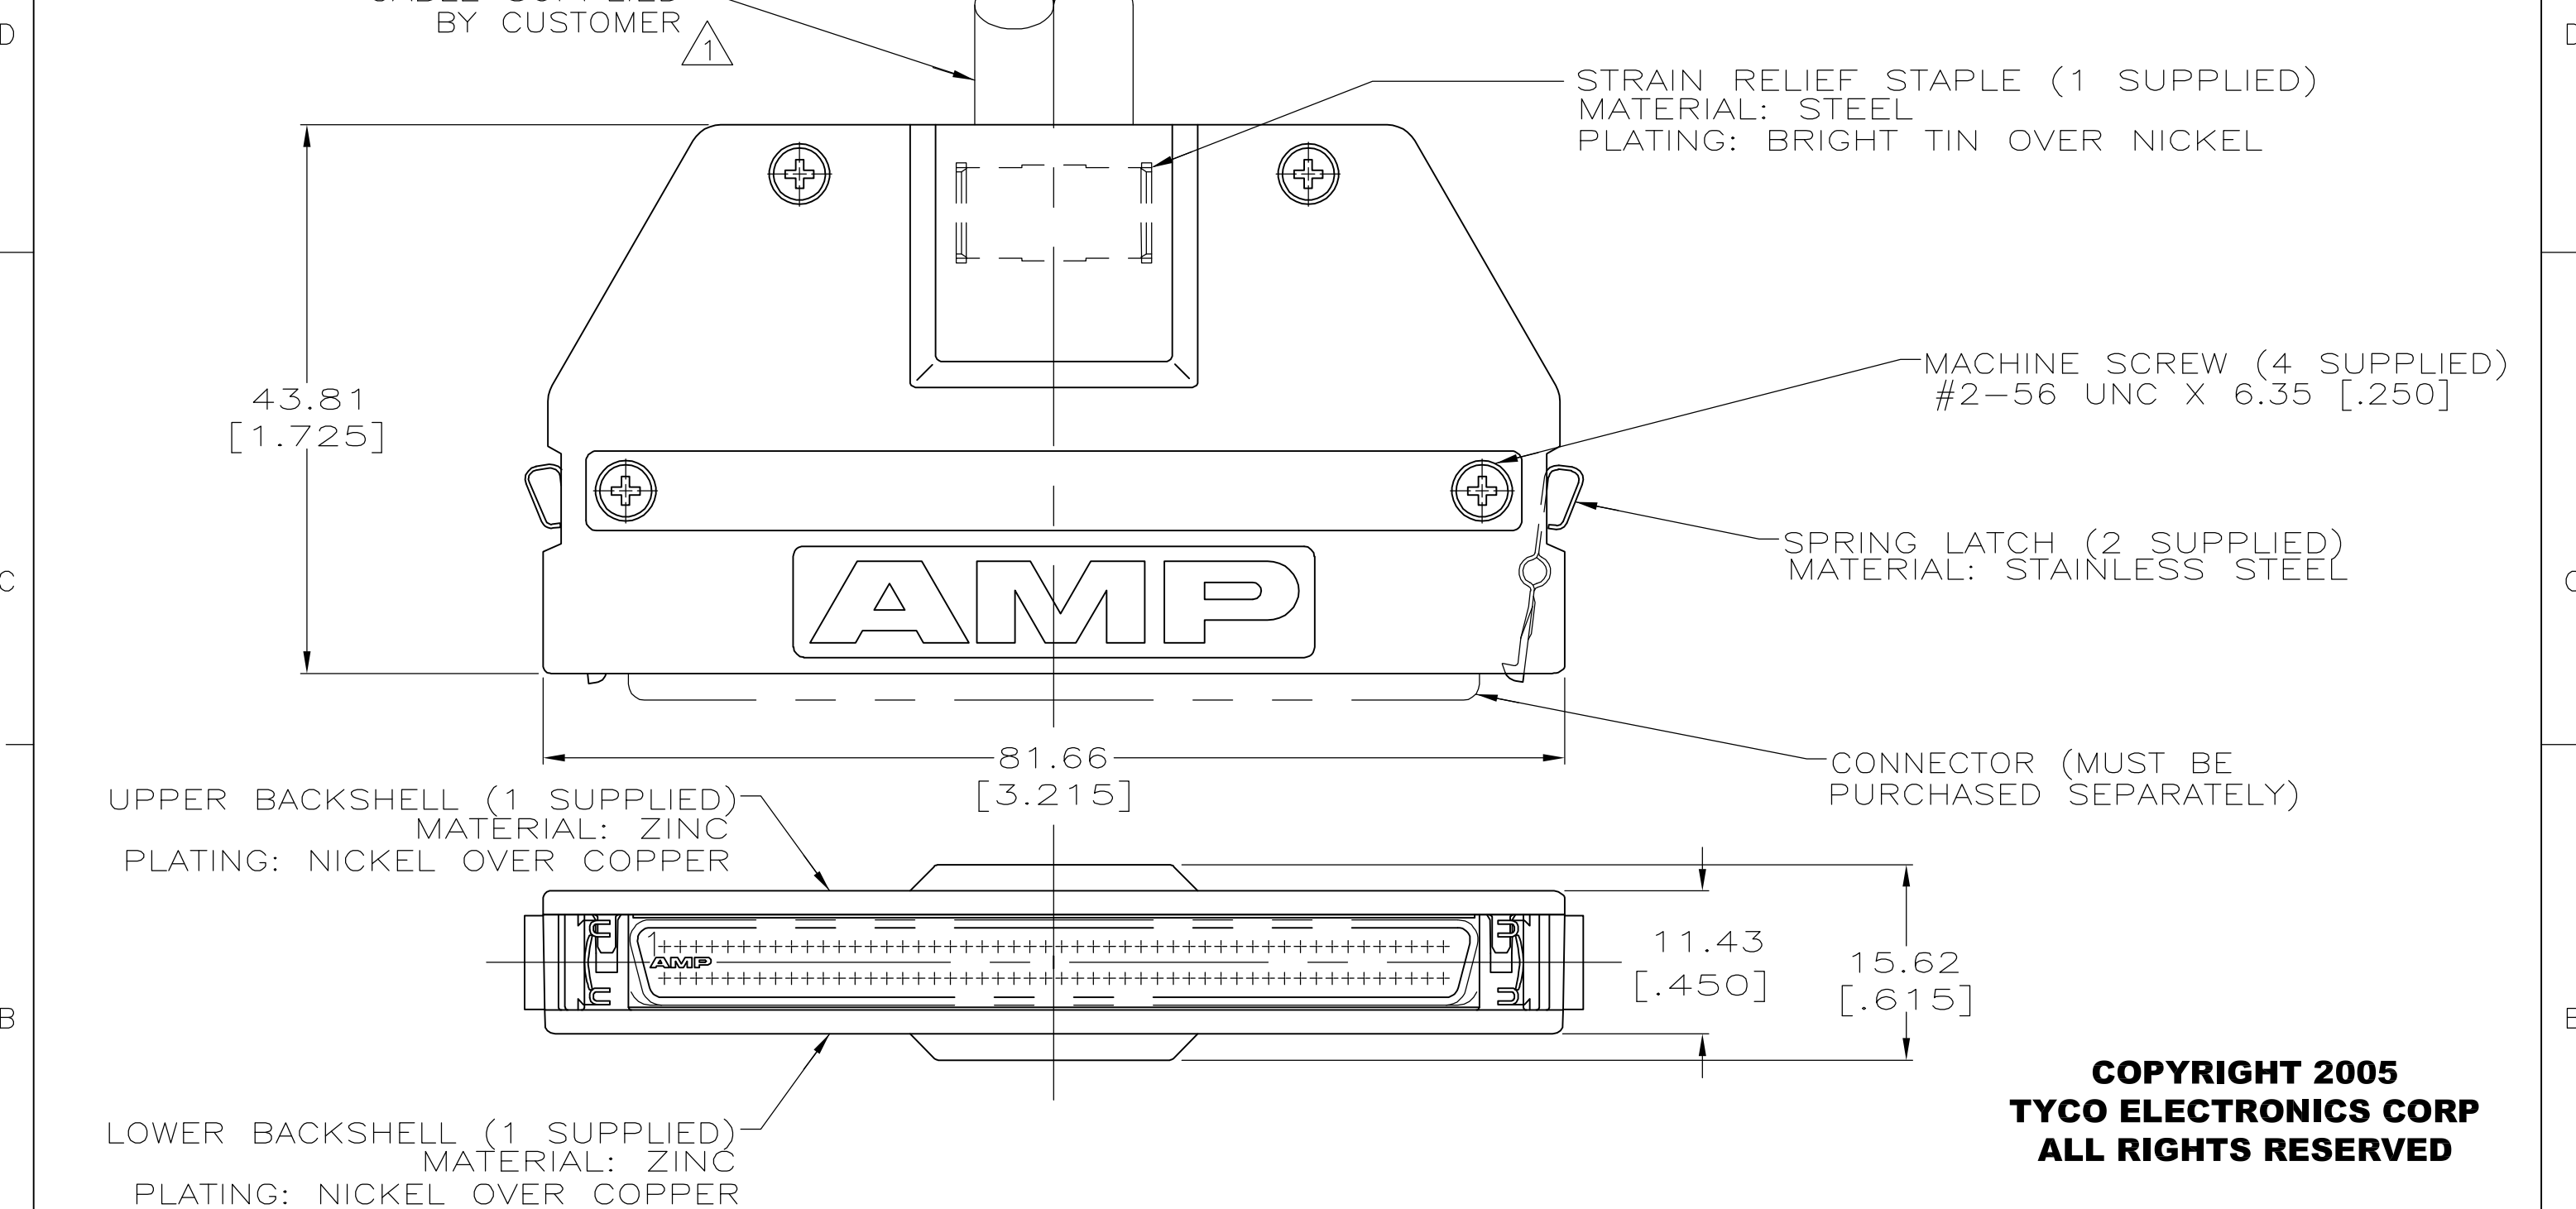

1 12.70 [.500] MAX CABLE DIA
 2. PARTS PACKAGED AS A UNIT KIT.

**COPYRIGHT 2005
 TYCO ELECTRONICS CORP
 ALL RIGHTS RESERVED**

5749197-1
 PART NO

THIS DRAWING IS A CONTROLLED DOCUMENT.		DWN G.PETERS 26AUG05	tyco Electronics Tyco Electronics Corporation Harrisburg, PA 17105-3608	
DIMENSIONS: INCHES		CHK S.SHUEY 26AUG05		
TOLERANCES UNLESS OTHERWISE SPECIFIED:		APVD M.WALMSLEY 26AUG05	NAME	
0 PLC ± -		PRODUCT SPEC	INDIVIDUAL KIT, UNASSEMBLED, 100 POSITION, STRAIGHT EXIT, UNKEYED, AMPLIMITE .050 Series	
1 PLC ± -		APPLICATION SPEC	SIZE	CAGE CODE
2 PLC ± -		WEIGHT	A3	00779
3 PLC ± 0.38 [.015]		CUSTOMER DRAWING	DRAWING NO C=5749197	
4 PLC ± -		SCALE	1:1	SHEET 1 OF 1
ANGLES ± -		RESTRICTED TO	REV 0	
FINISH				