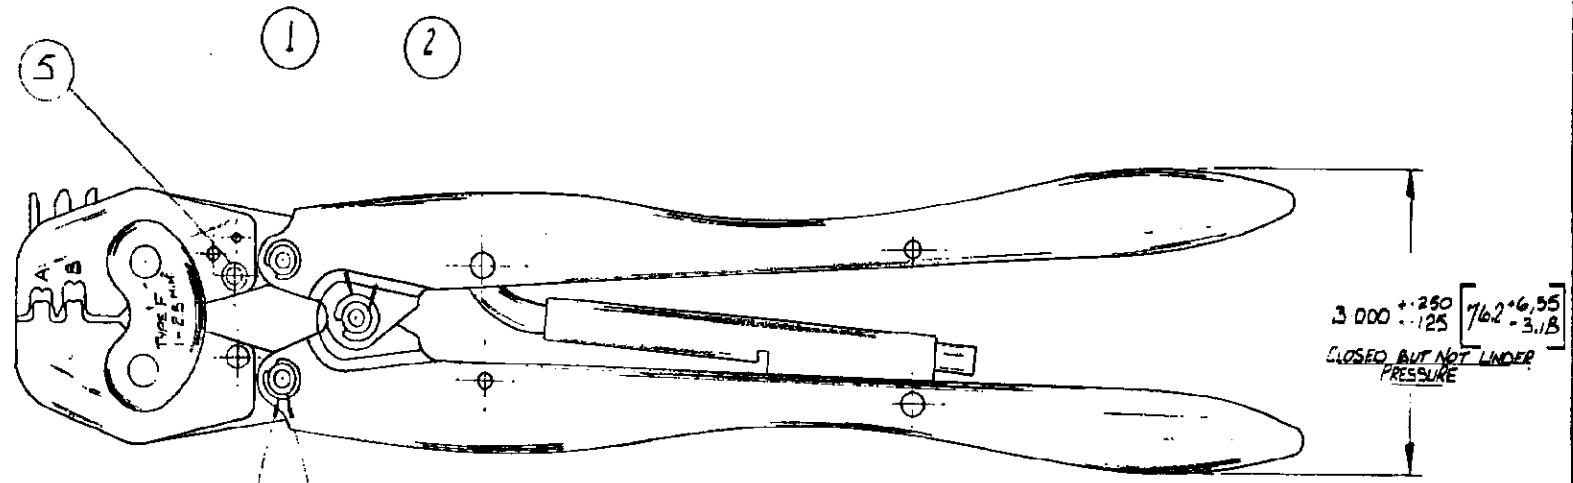

005

AMP OF GB

081 954 7463

06/12 '94 14:34

3/4 ANGLE (AMERICAN) PROJECTION

DIMENSIONS IN INCHES. DO NOT SCALE PRINT
DIMENSIONS THIS [] IN N.N.

ITEM NO	PART NO	QTY	DESCRIPTION
1	21045-6	2	RETAINING RING
2	300449	1	PIN
3	21045-3	4	RETAINING RING
4	300432	2	PIN
5	39207	1	PIN ADJUSTMENT

WIRE AWG	#	CRIMP
.125	[3.18]	A
.105	[2.67]	A
.160	[4.06]	B
.140	[3.56]	B

NOTE:-
1. FOR REPLACEMENT OF PARTS OTHER THAN ITEMISED, TOOL SHOULD BE SENT TO OUR TOOL REPAIR DIVISION TO ENSURE PROPER CERTI-CRIMP RATCHET ADJUSTMENT.
2. TOOL TO BE GAUGED WHEN HANDLES ARE CLOSED BUT NOT UNDER PRESSURE.