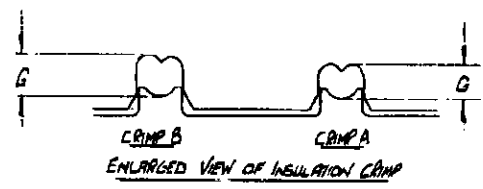

005

AMP OF GB

081 954 7463

06/12 '94 14:34

3/4 ANGLE (AMERICAN) PROJECTION

DIMENSIONS IN INCHES. DO NOT SCALE PRINT
DIMENSIONS THIS [] IN N.N.

ITEM NO	PART NO	QTY	DESCRIPTION
1	21045-6	2	RETAINING RING
2	300449	1	PIN
3	21045-3	4	RETAINING RING
4	300432	2	PIN
5	39207	1	PIN ADJUSTMENT

WIRE AWG	#	CRIMP
.125	[3.18]	A
.105	[2.67]	A
.160	[4.06]	B
.140	[3.56]	B

NOTE:-
1. FOR REPLACEMENT OF PARTS OTHER THAN ITEMISED, TOOL SHOULD BE SENT TO OUR TOOL REPAIR DIVISION TO ENSURE PROPER CERTI-CRIMP RATCHET ADJUSTMENT.
2. TOOL TO BE GAUGED WHEN HANDLES ARE CLOSED BUT NOT UNDER PRESSURE.