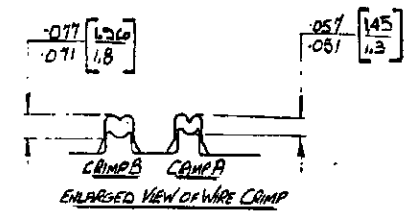

005

AMP OF GB

081 954 7463

06/12 '94 14:34

3/4 ANGLE (AMERICAN) PROJECTION

DIMENSIONS IN INCHES. DO NOT SCALE PRINT
DIMENSIONS THIS [] IN N.N.

ITEM NO	PART NO	QTY	DESCRIPTION
1	21045-6	2	RETAINING RING
2	300449	1	PIN
3	21045-3	4	RETAINING RING
4	300432	2	PIN
5	39207	1	PIN ADJUSTMENT

WIRE AWG	#	CRIMP
.125	[3.18]	A
.105	[2.67]	A
.160	[4.06]	B
.140	[3.56]	B

NOTE:-
1. FOR REPLACEMENT OF PARTS OTHER THAN ITEMISED, TOOL SHOULD BE SENT TO OUR TOOL REPAIR DIVISION TO ENSURE PROPER CERTI-CRIMP RATCHET ADJUSTMENT.
2. TOOL TO BE GAUGED WHEN HANDLES ARE CLOSED BUT NOT UNDER PRESSURE.