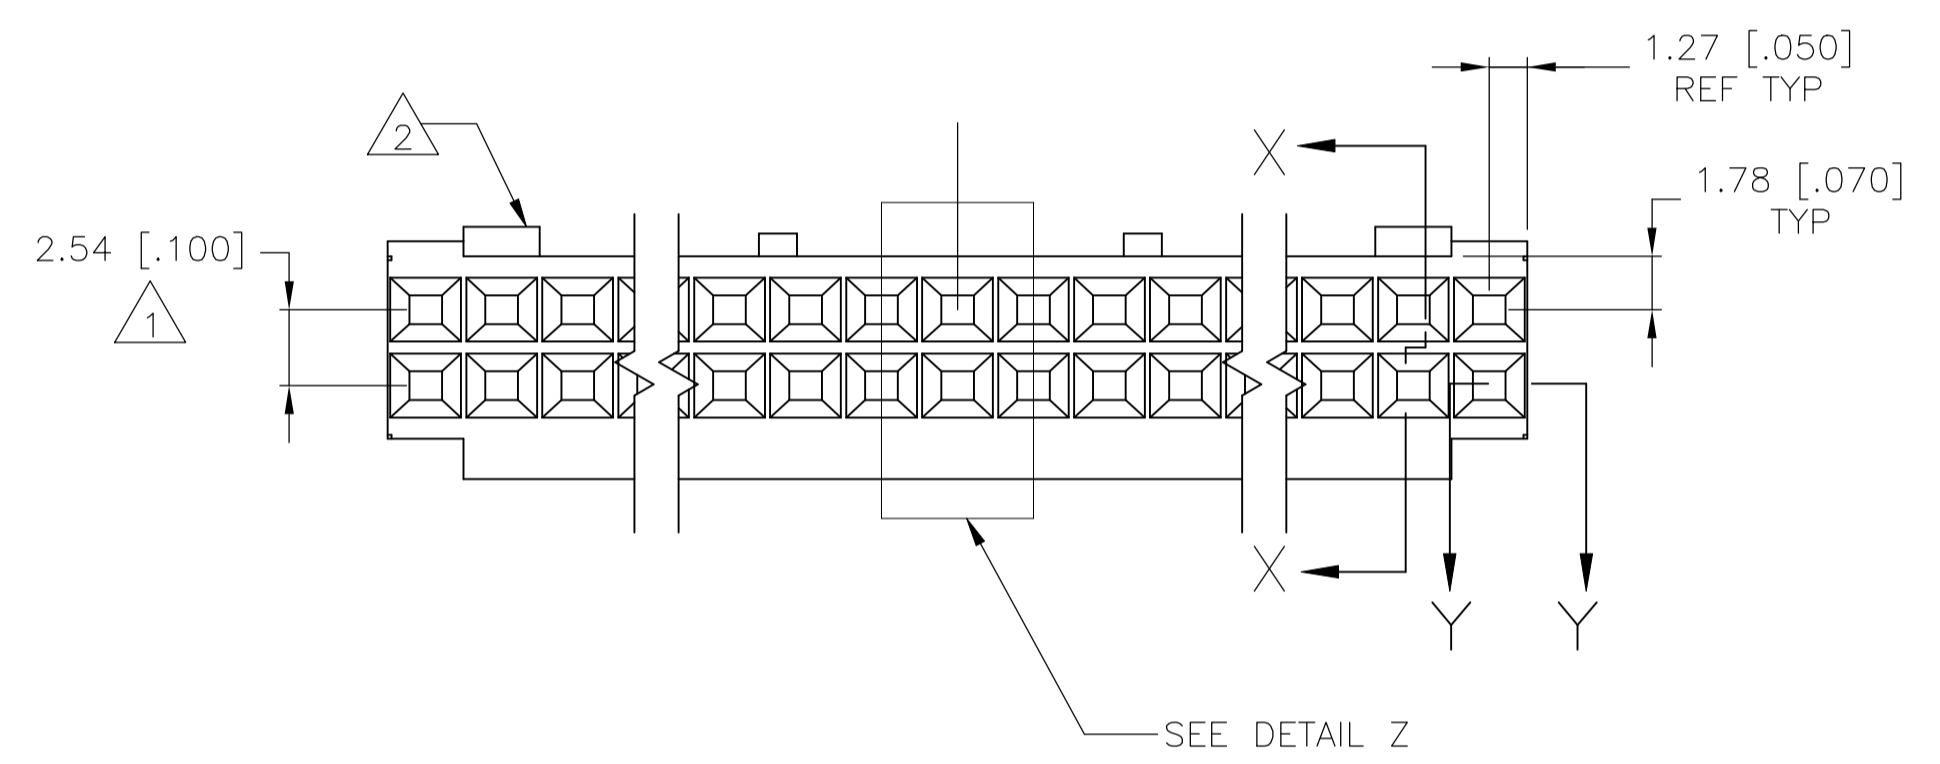

SECTION X-X