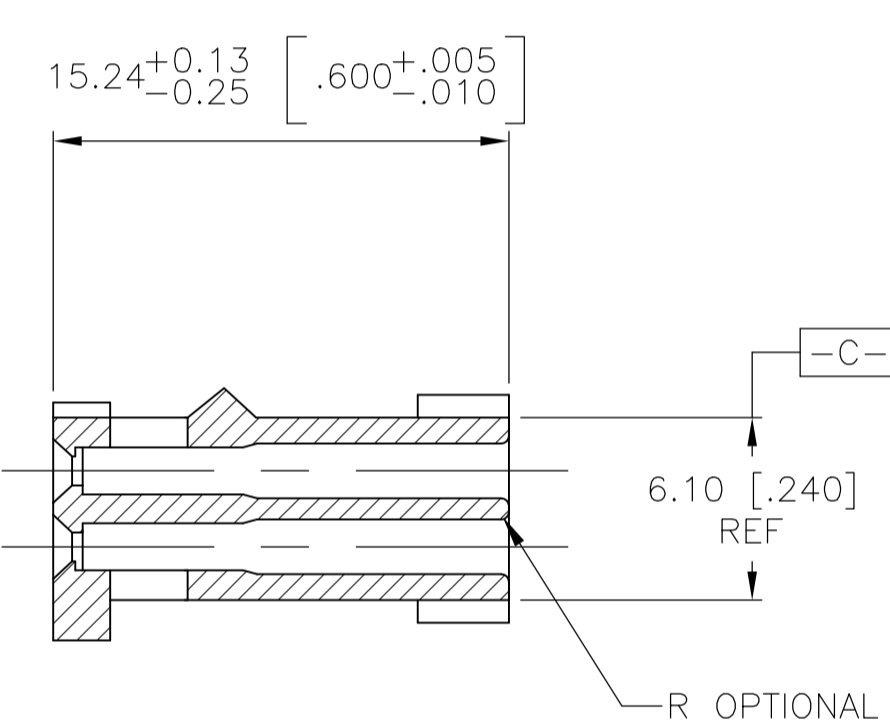

SECTION X-X