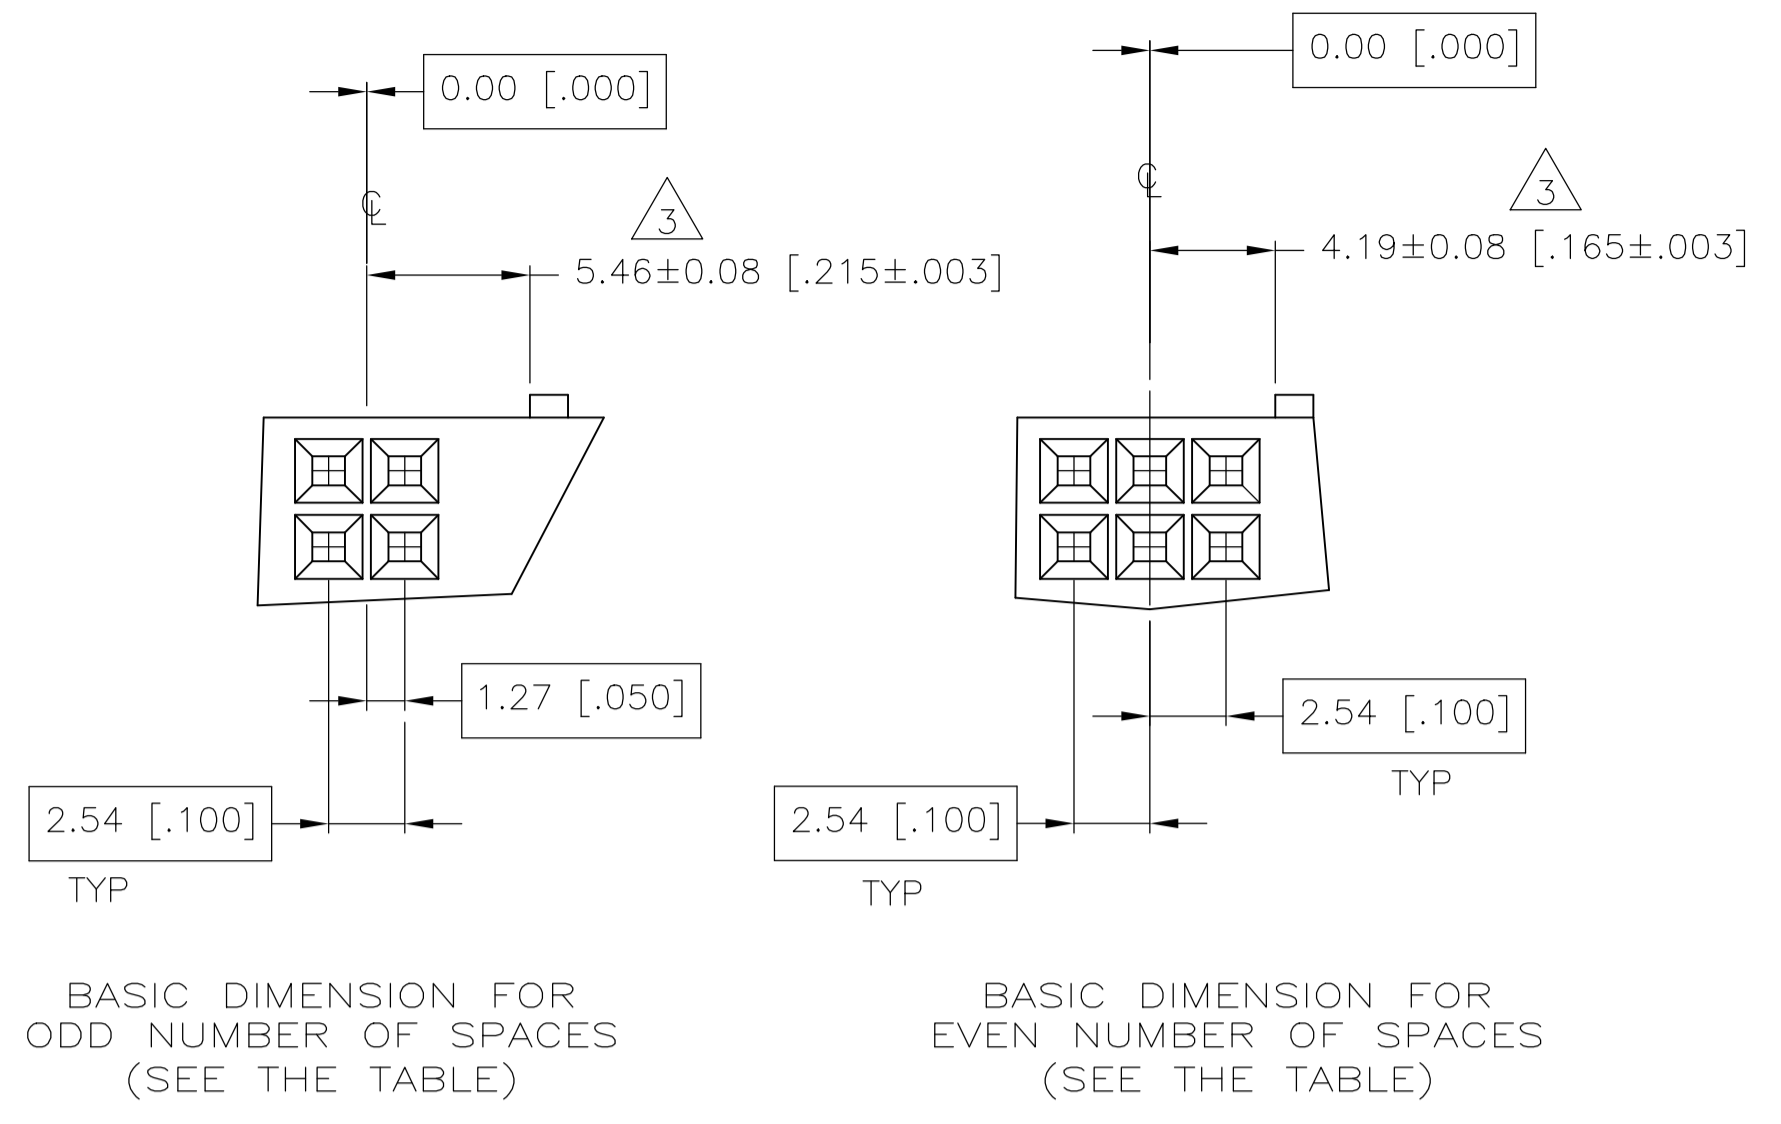

REVISIONS				
P	LTR	DESCRIPTION	DATE	DRN / APVD
W4	REVISED PER	ECO-13-004115	07MAR13	KH / JO
Y	REVISED PER	ECO-18-000976	18MAY2018	RS / JO

DETAIL Z