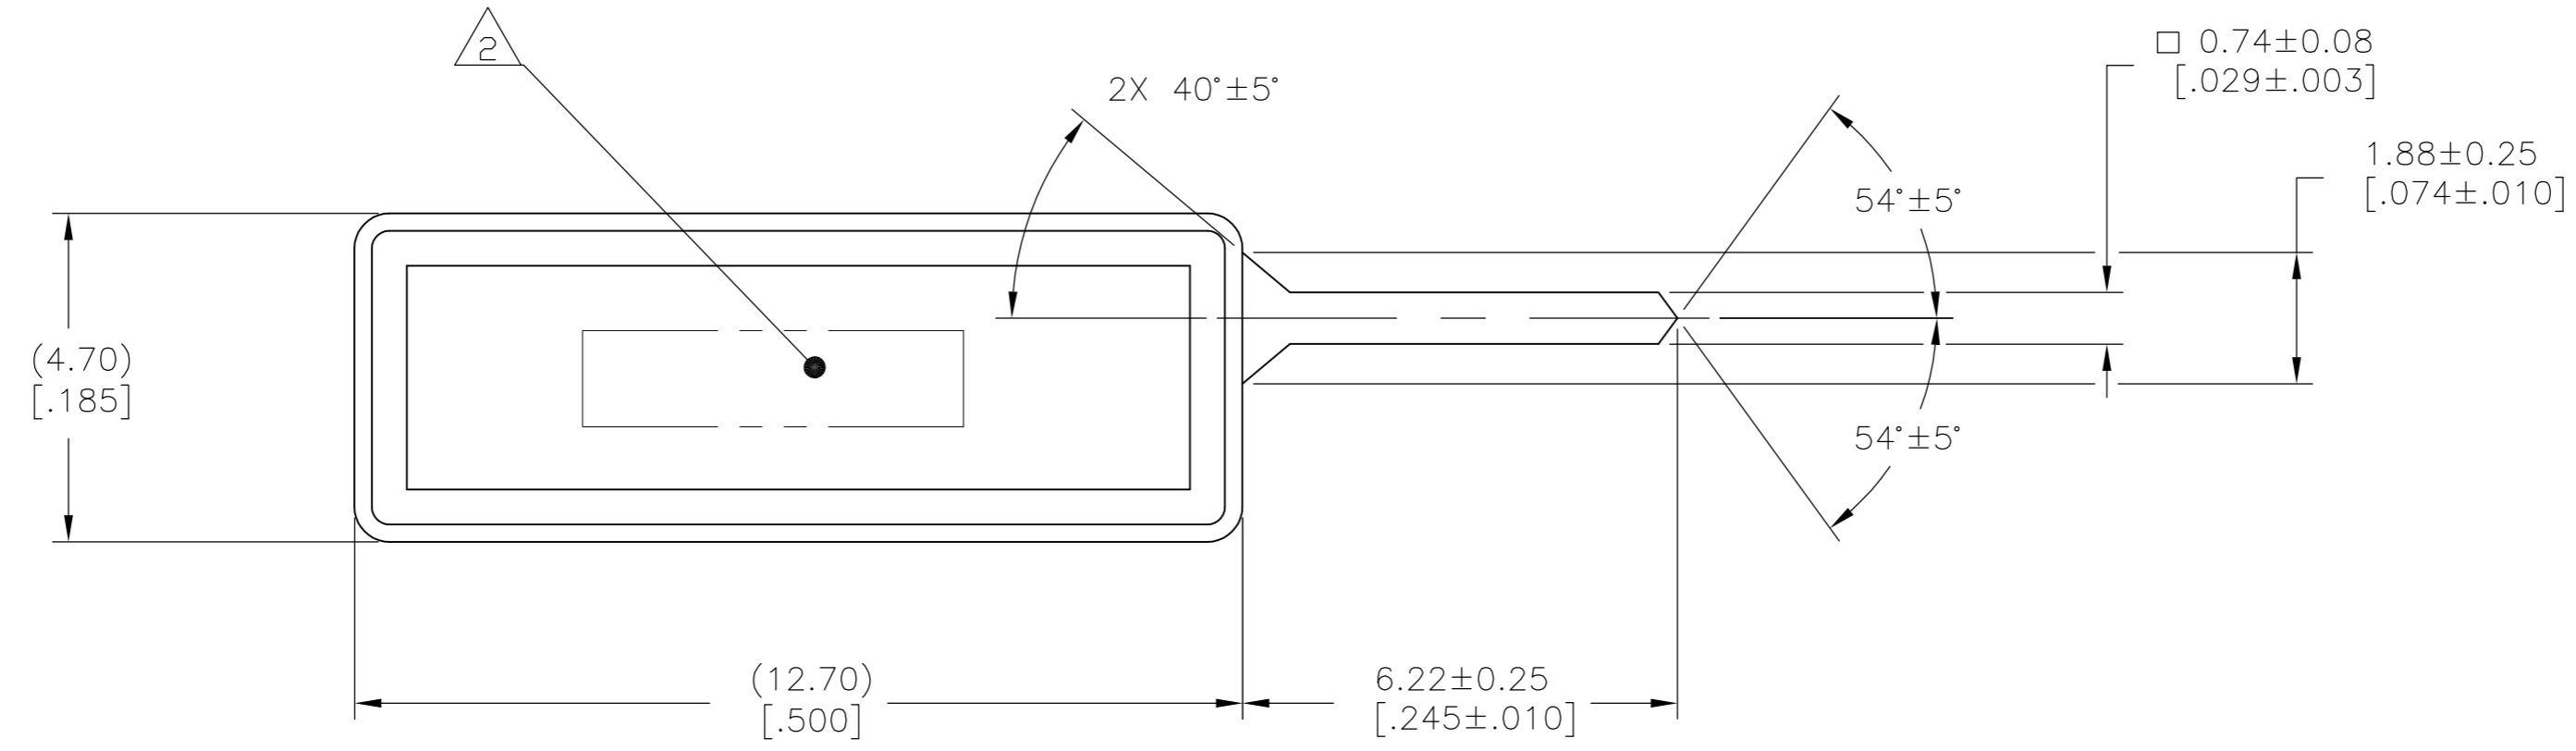

- 1 MATERIAL: GLASS REINFORCED THERMOPLASTIC RATED 94V-0.
- 2 COMPANY LOGO IN APPROXIMATE AREA SHOWN.

1 PART NUMBER INCLUDES 5 PLUGS PER ABOVE

	1-1437023-2	609-0000	BLUE
OBSOLETE	4-1437025-4	636-0000	BLACK
OBSOLETE	1-1437023-5	622-0000	BLUE
	TYCO ELECTRONICS PART NUMBER	T&B PART NUMBER (REF)	COLOR

THIS DRAWING IS A CONTROLLED DOCUMENT.		DWN C. VALENTINE 29APR2010	Tyco Electronics Corporation Harrisburg, PA 17105-3608	
DIMENSIONS: mm [INCHES]		CHK C. ROHDE 29APR2010	NAME POLARIZING PLUG FEMALE SOCKET TRANSITION CONNECTOR	
TOLERANCES UNLESS OTHERWISE SPECIFIED:		APVD C. ROHDE 29APR2010	PRODUCT SPEC -	
0 PLC ± -		APPLICATION SPEC -		
1 PLC ± -		WEIGHT -		
2 PLC ± -		SIZE A2		
3 PLC ± -		CAGE CODE 00779		
4 PLC ± -		DRAWING NO 1-1437023-2		
ANGLES ± -		RESTRICTED TO -		
FINISH -		SCALE NTS		
MATERIAL 1		SHEET 1 of 1		
CUSTOMER DRAWING		REV B		