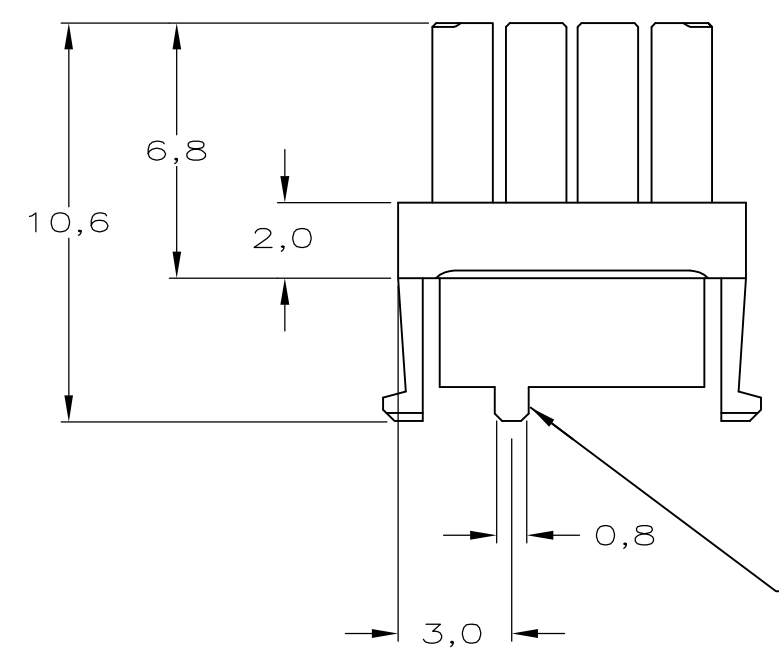

THIS DRAWING IS UNPUBLISHED. RELEASED FOR PUBLICATION
 © COPYRIGHT - By - ALL RIGHTS RESERVED.

LOC	DIST	REVISIONS					
		P	LTR	DESCRIPTION	DATE	DWN	APVD
-	-	-	-	SEE SHEET1	-	-	-

MALE KEY	COLOUR	RAL NR.	ID. NUMBER	PARTNUMBER
-	-	-	-	-
-	-	-	-	-
-	-	-	-	-
-	-	-	-	-
-	-	-	-	-
-	-	-	-	-
-	-	-	-	-
-	-	-	-	-
-	-	-	-	-
6-100525-9	OCHER YELLOW	1024	1235	6-100526-9
6-100525-4	RASPBERRY RED	3027	1246	6-100526-4
5-100525-3	OCEAN BLUE	5020	1347	5-100526-3
5-100525-2	EMERALD GREEN	6001	1348	5-100526-2
4-100525-9	YELLOW ORANGE	2000	1358	4-100526-9
4-100525-8	HEATHER VIOLET	4003	1367	4-100526-8
4-100525-4	COPPER BROWN	8004	1457	4-100526-4
4-100525-3	STONE GREY	7030	1458	4-100526-3
3-100525-7	PURPLE RED	3004	1578	3-100526-7
3-100525-5	SALMON PINK	3022	2345	3-100526-5
3-100525-4	RED LILAC	4001	2346	3-100526-4
2-100525-7	LIGHT IVORY	1015	2368	2-100526-7
2-100525-6	PASTEL GREEN	6019	2378	2-100526-6
2-100525-4	YELLOW GREEN	6018	2457	2-100526-4
2-100525-0	BLUE LILAC	4005	2478	2-100526-0
1-100525-8	PIGEON BLUE	5014	2568	1-100526-8
1-100525-4	OLIVE YELLOW	1020	3457	1-100526-4
1-100525-3	CEMENT GREY	7033	3458	1-100526-3
1-100525-2	LIGHT GREEN	6027	3467	1-100526-2
100525-8	PURE ORANGE	2004	3568	100526-8
100525-5	ULTRAMARINE BLUE	5002	4567	100526-5
100525-2	GREEN BROWN	8000	4678	100526-2

THIS DRAWING IS A CONTROLLED DOCUMENT.

DIMENSIONS: mm	TOLERANCES UNLESS OTHERWISE SPECIFIED:	DWN D. TRUREN 03-FEB-98	TE Connectivity
	0 PLC ± - 1 PLC ± - 2 PLC ± - 3 PLC ± - 4 PLC ± - ANGLES ± -	CHK D. TRUREN 03-FEB-98	
MATERIAL -	FINISH -	APVD F.v.KONINGSBRUGGE	NAME
		PRODUCT SPEC -	Z-PACK 2mm HM FEMALE CODING KEYS
		APPLICATION SPEC -	SIZE CAGE CODE DRAWING NO RESTRICTED TO
		WEIGHT -	A3 00779 C-100526
CUSTOMER DRAWING			SCALE - SHEET 2 OF 2 REV D1