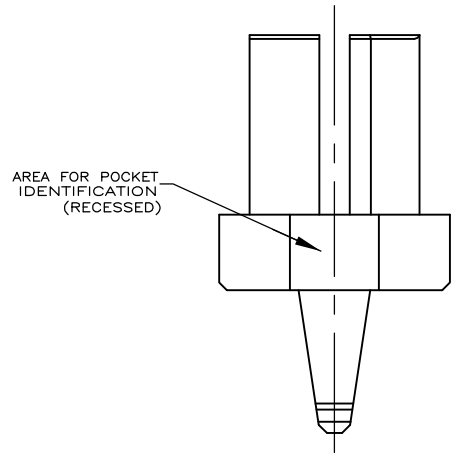

THIS DRAWING IS UNPUBLISHED. RELEASED FOR PUBLICATION
 © COPYRIGHT - By - ALL RIGHTS RESERVED.

LOC	DIST	REVISIONS					
		P	LTR	DESCRIPTION	DATE	DWN	APVD
-	-	-	-	SEE SHEET1	-	-	-

MALE KEY	COLOUR	RAL NR.	ID. NUMBER	PARTNUMBER
-	-	-	-	-
-	-	-	-	-
-	-	-	-	-
-	-	-	-	-
-	-	-	-	-
-	-	-	-	-
-	-	-	-	-
-	-	-	-	-
-	-	-	-	-
6-100525-9	OCHER YELLOW	1024	1235	6-100526-9
6-100525-4	RASPBERRY RED	3027	1246	6-100526-4
5-100525-3	OCEAN BLUE	5020	1347	5-100526-3
5-100525-2	EMERALD GREEN	6001	1348	5-100526-2
4-100525-9	YELLOW ORANGE	2000	1358	4-100526-9
4-100525-8	HEATHER VIOLET	4003	1367	4-100526-8
4-100525-4	COPPER BROWN	8004	1457	4-100526-4
4-100525-3	STONE GREY	7030	1458	4-100526-3
3-100525-7	PURPLE RED	3004	1578	3-100526-7
3-100525-5	SALMON PINK	3022	2345	3-100526-5
3-100525-4	RED LILAC	4001	2346	3-100526-4
2-100525-7	LIGHT IVORY	1015	2368	2-100526-7
2-100525-6	PASTEL GREEN	6019	2378	2-100526-6
2-100525-4	YELLOW GREEN	6018	2457	2-100526-4
2-100525-0	BLUE LILAC	4005	2478	2-100526-0
1-100525-8	PIGEON BLUE	5014	2568	1-100526-8
1-100525-4	OLIVE YELLOW	1020	3457	1-100526-4
1-100525-3	CEMENT GREY	7033	3458	1-100526-3
1-100525-2	LIGHT GREEN	6027	3467	1-100526-2
100525-8	PURE ORANGE	2004	3568	100526-8
100525-5	ULTRAMARINE BLUE	5002	4567	100526-5
100525-2	GREEN BROWN	8000	4678	100526-2

THIS DRAWING IS A CONTROLLED DOCUMENT.

DIMENSIONS: mm	TOLERANCES UNLESS OTHERWISE SPECIFIED:	DWN D. TRUREN 03-FEB-98	TE Connectivity
	0 PLC ± - 1 PLC ± - 2 PLC ± - 3 PLC ± - 4 PLC ± - ANGLES ± -	CHK D. TRUREN 03-FEB-98	
MATERIAL -	FINISH -	APVD F.v.KONINGSBRUGGE	NAME
		PRODUCT SPEC -	Z-PACK 2mm HM FEMALE CODING KEYS
		APPLICATION SPEC -	SIZE CAGE CODE DRAWING NO RESTRICTED TO
		WEIGHT -	A3 00779 C-100526
CUSTOMER DRAWING			SCALE - SHEET 2 OF 2 REV D1