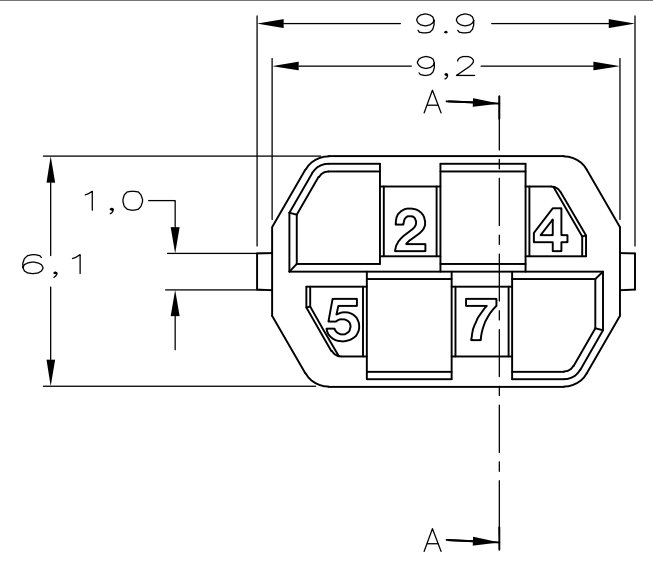

THIS DRAWING IS UNPUBLISHED. RELEASED FOR PUBLICATION
 © COPYRIGHT - By - ALL RIGHTS RESERVED.

LOC	DIST	REVISIONS					
		P	LTR	DESCRIPTION	DATE	DWN	APVD
-	-	-	-	SEE SHEET1	-	-	-

MALE KEY	COLOUR	RAL NR.	ID. NUMBER	PARTNUMBER
-	-	-	-	-
-	-	-	-	-
-	-	-	-	-
-	-	-	-	-
-	-	-	-	-
-	-	-	-	-
-	-	-	-	-
-	-	-	-	-
-	-	-	-	-
6-100525-9	OCHER YELLOW	1024	1235	6-100526-9
6-100525-4	RASPBERRY RED	3027	1246	6-100526-4
5-100525-3	OCEAN BLUE	5020	1347	5-100526-3
5-100525-2	EMERALD GREEN	6001	1348	5-100526-2
4-100525-9	YELLOW ORANGE	2000	1358	4-100526-9
4-100525-8	HEATHER VIOLET	4003	1367	4-100526-8
4-100525-4	COPPER BROWN	8004	1457	4-100526-4
4-100525-3	STONE GREY	7030	1458	4-100526-3
3-100525-7	PURPLE RED	3004	1578	3-100526-7
3-100525-5	SALMON PINK	3022	2345	3-100526-5
3-100525-4	RED LILAC	4001	2346	3-100526-4
2-100525-7	LIGHT IVORY	1015	2368	2-100526-7
2-100525-6	PASTEL GREEN	6019	2378	2-100526-6
2-100525-4	YELLOW GREEN	6018	2457	2-100526-4
2-100525-0	BLUE LILAC	4005	2478	2-100526-0
1-100525-8	PIGEON BLUE	5014	2568	1-100526-8
1-100525-4	OLIVE YELLOW	1020	3457	1-100526-4
1-100525-3	CEMENT GREY	7033	3458	1-100526-3
1-100525-2	LIGHT GREEN	6027	3467	1-100526-2
100525-8	PURE ORANGE	2004	3568	100526-8
100525-5	ULTRAMARINE BLUE	5002	4567	100526-5
100525-2	GREEN BROWN	8000	4678	100526-2

THIS DRAWING IS A CONTROLLED DOCUMENT.

DIMENSIONS: mm	TOLERANCES UNLESS OTHERWISE SPECIFIED:	DWN D. TRUREN 03-FEB-98	TE Connectivity
	0 PLC ± - 1 PLC ± - 2 PLC ± - 3 PLC ± - 4 PLC ± - ANGLES ± -	CHK D. TRUREN 03-FEB-98	
MATERIAL -	FINISH -	APVD F.v.KONINGSBRUGGE	NAME
		PRODUCT SPEC -	Z-PACK 2mm HM FEMALE CODING KEYS
		APPLICATION SPEC -	SIZE CAGE CODE DRAWING NO RESTRICTED TO
		WEIGHT -	A3 00779 C-100526
CUSTOMER DRAWING			SCALE - SHEET 2 OF 2 REV D1