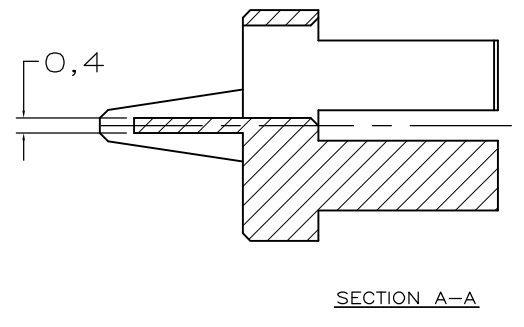

THIS DRAWING IS UNPUBLISHED. RELEASED FOR PUBLICATION
 © COPYRIGHT - By - ALL RIGHTS RESERVED.

LOC	DIST	REVISIONS					
		P	LTR	DESCRIPTION	DATE	DWN	APVD
-	-	-	-	SEE SHEET1	-	-	-

MALE KEY	COLOUR	RAL NR.	ID. NUMBER	PARTNUMBER
-	-	-	-	-
-	-	-	-	-
-	-	-	-	-
-	-	-	-	-
-	-	-	-	-
-	-	-	-	-
-	-	-	-	-
-	-	-	-	-
-	-	-	-	-
6-100525-9	OCHER YELLOW	1024	1235	6-100526-9
6-100525-4	RASPBERRY RED	3027	1246	6-100526-4
5-100525-3	OCEAN BLUE	5020	1347	5-100526-3
5-100525-2	EMERALD GREEN	6001	1348	5-100526-2
4-100525-9	YELLOW ORANGE	2000	1358	4-100526-9
4-100525-8	HEATHER VIOLET	4003	1367	4-100526-8
4-100525-4	COPPER BROWN	8004	1457	4-100526-4
4-100525-3	STONE GREY	7030	1458	4-100526-3
3-100525-7	PURPLE RED	3004	1578	3-100526-7
3-100525-5	SALMON PINK	3022	2345	3-100526-5
3-100525-4	RED LILAC	4001	2346	3-100526-4
2-100525-7	LIGHT IVORY	1015	2368	2-100526-7
2-100525-6	PASTEL GREEN	6019	2378	2-100526-6
2-100525-4	YELLOW GREEN	6018	2457	2-100526-4
2-100525-0	BLUE LILAC	4005	2478	2-100526-0
1-100525-8	PIGEON BLUE	5014	2568	1-100526-8
1-100525-4	OLIVE YELLOW	1020	3457	1-100526-4
1-100525-3	CEMENT GREY	7033	3458	1-100526-3
1-100525-2	LIGHT GREEN	6027	3467	1-100526-2
100525-8	PURE ORANGE	2004	3568	100526-8
100525-5	ULTRAMARINE BLUE	5002	4567	100526-5
100525-2	GREEN BROWN	8000	4678	100526-2

THIS DRAWING IS A CONTROLLED DOCUMENT.

DIMENSIONS: mm	TOLERANCES UNLESS OTHERWISE SPECIFIED:	DWN D. TRUREN 03-FEB-98	TE Connectivity
	0 PLC ± - 1 PLC ± - 2 PLC ± - 3 PLC ± - 4 PLC ± - ANGLES ± -	CHK D. TRUREN 03-FEB-98	
MATERIAL -	FINISH -	APVD F.v.KONINGSBRUGGE	NAME
		PRODUCT SPEC -	Z-PACK 2mm HM FEMALE CODING KEYS
		APPLICATION SPEC -	SIZE CAGE CODE DRAWING NO RESTRICTED TO
		WEIGHT -	A3 00779 C-100526
CUSTOMER DRAWING			SCALE - SHEET 2 OF 2 REV D1