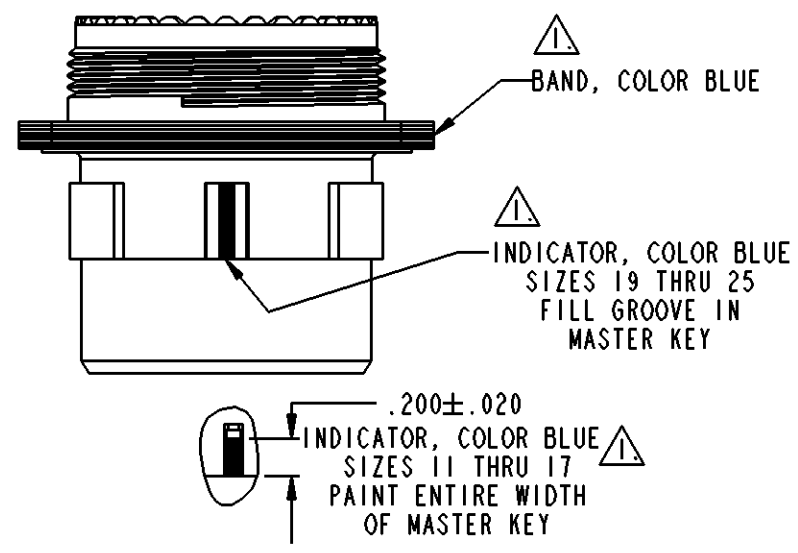

REVISIONS			
REV	DESCRIPTION	DATE	APPROVED
-	NEW RELEASE PER E.O. C6776	011019	C.F.

(**)₁ - SIZE 11, 13, 15, 17, 19, 21, 23 AND 25

⚠ AFTER PLATING TO CORRECT PLATING LIST NUMBER, PAINT COLOR BAND AND INDICATOR AS SHOWN PER DPS 1-141-17, TYPE VII, CLASS 1, COLOR BLUE.

UNLESS OTHERWISE SPECIFIED: DIMENSIONS ARE IN INCHES DECIMALS TO ± .005 ANGLES ± 30° 0' T.I.R. .010 PARTS TO HAVE NO BURRS OR SHARP EDGES MATERIAL ALUM ALLOY 6061-T6 PER DMS 2-037-01 FINISH (**) ₂ = DPS #1 APPLIES	SIGNATURE & DATE	
	DR	D. WHITACRE 011016
	CHK	C.F. 011019
	PE	D. WHITACRE 011016
	APPD	EHAN LATIF 070907
	SCALE	NONE WT

SHELL, RECEPTACLE
 SQ FLG & JAM NUT MOUNTING
 BREECH LOCK COUPLING
 DIV SERIES
 PLATED AND PAINTED FOR DISTRIBUTION
 INFORMATION

CP	MATL CODE	61
DEUTSCH		
ENGINEERED CONNECTING DEVICES		
5733 W. Whittier Ave. Hemel, California		
A DWG SIZE	6131-201/220-(**) ₁ (**) ₂ P	
	CODE	11139
SHEET	OF	1