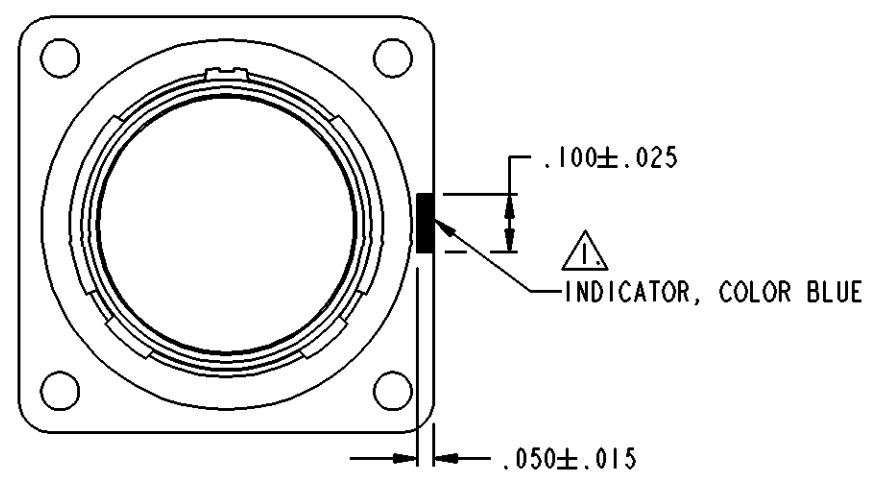

REVISIONS			
REV	DESCRIPTION	DATE	APPROVED
-	NEW RELEASE PER E.O. C6776	011019	C.F.

(**)₁ - SIZE 11, 13, 15, 17, 19, 21, 23 AND 25

⚠ AFTER PLATING TO CORRECT PLATING LIST NUMBER, PAINT COLOR BAND AND INDICATOR AS SHOWN PER DPS 1-141-17, TYPE VII, CLASS 1, COLOR BLUE.

UNLESS OTHERWISE SPECIFIED: DIMENSIONS ARE IN INCHES DECIMALS TO ± .005 ANGLES ± 30° 0' T.I.R. .010 PARTS TO HAVE NO BURRS OR SHARP EDGES MATERIAL ALUM ALLOY 6061-T6 PER DMS 2-037-01 FINISH (**) ₂ = DPS #1 APPLIES	SIGNATURE & DATE	
	DR	D. WHITACRE 011016
	CHK	C.F. 011019
	PE	D. WHITACRE 011016
	APPD	EHAN LATIF 070907
	SCALE	NONE WT

SHELL, RECEPTACLE
 SQ FLG & JAM NUT MOUNTING
 BREECH LOCK COUPLING
 DIV SERIES
 PLATED AND PAINTED FOR DISTRIBUTION
 INFORMATION

CP	MATL CODE	61
DEUTSCH		
ENGINEERED CONNECTING DEVICES		
5733 W. Whittier Ave. Hemel, California		
A DWG SIZE	6131-201/220-(**) ₁ (**) ₂ P	
	CODE	11139
SHEET	OF	1