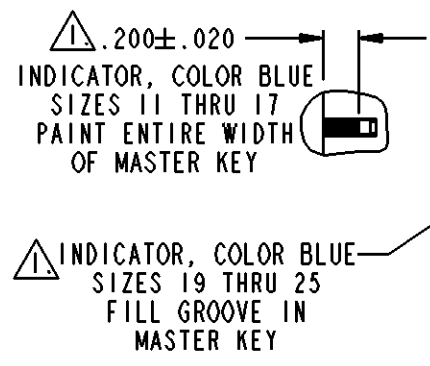

REVISIONS			
REV	DESCRIPTION	DATE	APPROVED
-	NEW RELEASE PER E.O. C6776	011019	C.F.

(**)₁ - SIZE 11, 13, 15, 17, 19, 21, 23 AND 25

⚠ AFTER PLATING TO CORRECT PLATING LIST NUMBER, PAINT COLOR BAND AND INDICATOR AS SHOWN PER DPS 1-141-17, TYPE VII, CLASS 1, COLOR BLUE.

UNLESS OTHERWISE SPECIFIED: DIMENSIONS ARE IN INCHES DECIMALS TO ± .005 ANGLES ± 30° 0' T.I.R. .010 PARTS TO HAVE NO BURRS OR SHARP EDGES MATERIAL ALUM ALLOY 6061-T6 PER DMS 2-037-01 FINISH (**) ₂ = DPS #1 APPLIES	SIGNATURE & DATE	
	DR	D. WHITACRE 011016
	CHK	C.F. 011019
	PE	D. WHITACRE 011016
	APPD	EHAN LATIF 070907
	SCALE	NONE WT

SHELL, RECEPTACLE
 SQ FLG & JAM NUT MOUNTING
 BREECH LOCK COUPLING
 DIV SERIES
 PLATED AND PAINTED FOR DISTRIBUTION
 INFORMATION

CP	MATL CODE	61
DEUTSCH		
ENGINEERED CONNECTING DEVICES		
5733 W. Whittier Ave. Hemel, California		
A DWG SIZE	6131-201/220-(**) ₁ (**) ₂ P	
	CODE	11139
SHEET	OF	1