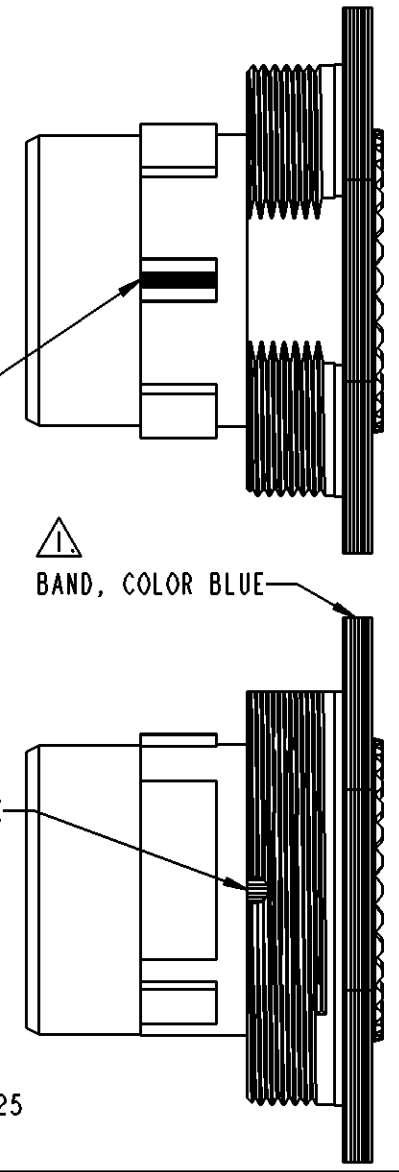

REVISIONS			
REV	DESCRIPTION	DATE	APPROVED
-	NEW RELEASE PER E.O. C6776	011019	C.F.

(**)₁ - SIZE 11, 13, 15, 17, 19, 21, 23 AND 25

⚠ AFTER PLATING TO CORRECT PLATING LIST NUMBER, PAINT COLOR BAND AND INDICATOR AS SHOWN PER DPS 1-141-17, TYPE VII, CLASS 1, COLOR BLUE.

UNLESS OTHERWISE SPECIFIED: DIMENSIONS ARE IN INCHES DECIMALS TO ± .005 ANGLES ± 30° 0' T.I.R. .010 PARTS TO HAVE NO BURRS OR SHARP EDGES MATERIAL ALUM ALLOY 6061-T6 PER DMS 2-037-01 FINISH (**) ₂ = DPS #1 APPLIES	SIGNATURE & DATE	
	DR	D. WHITACRE 011016
	CHK	C.F. 011019
	PE	D. WHITACRE 011016
	APPD	EHAN LATIF 070907
	SCALE	NONE WT

SHELL, RECEPTACLE
 SQ FLG & JAM NUT MOUNTING
 BREECH LOCK COUPLING
 DIV SERIES
 PLATED AND PAINTED FOR DISTRIBUTION
 INFORMATION

CP	MATL CODE	61
DEUTSCH		
ENGINEERED CONNECTING DEVICES		
5733 W. Whittier Ave. Hemel, California		
A DWG SIZE	6131-201/220-(**) ₁ (**) ₂ P	
	CODE	11139
SHEET	OF	1