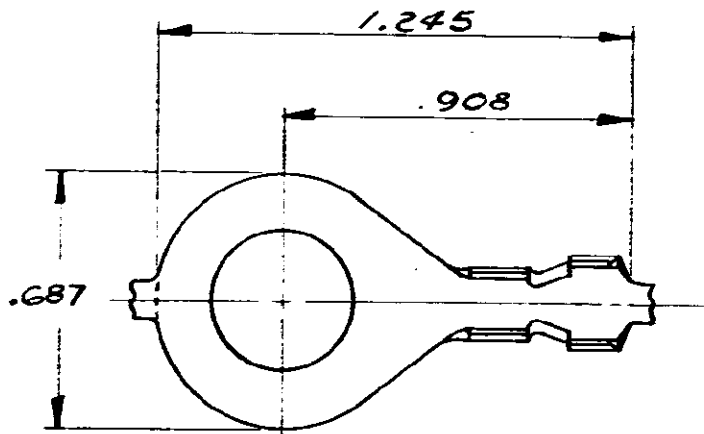

S
NUMBER
61336

SECT. - A-A

SECT. - B-B

CONTINUOUS STRIP, ON REELS

WIRE SIZE A.W.G.	INSULATION RANGE	STUD #	HOLE DIA. ±.005	MATERIAL AND FINISH	TERMINAL NUMBER
16-14	.120 - 180	3/8	.390	.040 - BRASS - TIN	61336-1

Unpublished copy not to be reproduced nor published without written permission of AMP Incorporated

DIMENSIONS IN INCHES. DO NOT SCALE PRINT.

©1967 BY AMP INCORPORATED. ALL RIGHTS RESERVED. AMP PRODUCTS COVERED BY PATENTS AND/OR PATENTS PENDING.