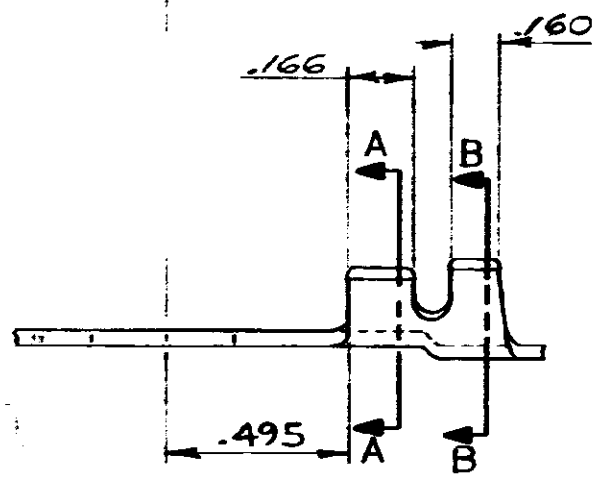

S
NUMBER
61336

SECT. - A-A

SECT. - B-B

CONTINUOUS STRIP, ON REELS

WIRE SIZE A.W.G.	INSULATION RANGE	STUD #	HOLE DIA. ±.005	MATERIAL AND FINISH	TERMINAL NUMBER
16-14	.120 - 180	3/8	.390	.040 - BRASS - TIN	61336-1

Unpublished copy not to be reproduced nor published without written permission of AMP Incorporated

DIMENSIONS IN INCHES. DO NOT SCALE PRINT.

©1967 BY AMP INCORPORATED. ALL RIGHTS RESERVED. AMP PRODUCTS COVERED BY PATENTS AND/OR PATENTS PENDING.