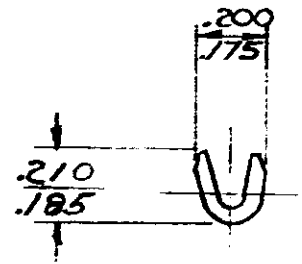

S
NUMBER
61336

SECT. - A-A

SECT. - B-B

CONTINUOUS STRIP, ON REELS

WIRE SIZE A.W.G.	INSULATION RANGE	STUD #	HOLE DIA. ±.005	MATERIAL AND FINISH	TERMINAL NUMBER
16-14	.120 - 180	3/8	.390	.040 - BRASS - TIN	61336-1

Unpublished copy not to be reproduced nor published without written permission of AMP Incorporated

DIMENSIONS IN INCHES. DO NOT SCALE PRINT.

©1967 BY AMP INCORPORATED. ALL RIGHTS RESERVED. AMP PRODUCTS COVERED BY PATENTS AND/OR PATENTS PENDING.