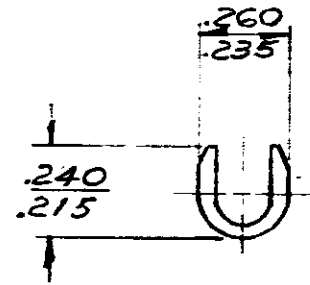

S
NUMBER
61336

SECT. - A-A

SECT. - B-B

CONTINUOUS STRIP, ON REELS

WIRE SIZE A.W.G.	INSULATION RANGE	STUD #	HOLE DIA. ±.005	MATERIAL AND FINISH	TERMINAL NUMBER
16-14	.120 - 180	3/8	.390	.040 - BRASS - TIN	61336-1

Unpublished copy not to be reproduced nor published without written permission of AMP Incorporated

DIMENSIONS IN INCHES. DO NOT SCALE PRINT.

©1967 BY AMP INCORPORATED. ALL RIGHTS RESERVED. AMP PRODUCTS COVERED BY PATENTS AND/OR PATENTS PENDING.