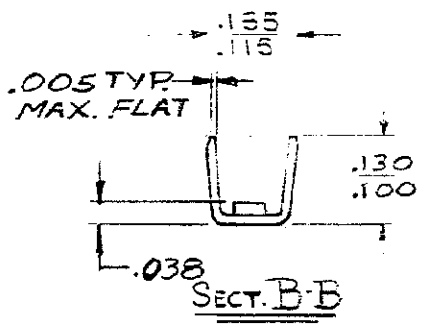

NUMBER 61462

-PRESS FIT ON .062 DIA PLASTIC STUD

CONTINUOUS STRIP ON REELS

PART No
61462-1

WAS CP80378

DIMENSIONS IN INCHES. DO NOT SCALE PRINT.

THIS DRAWING IS THE PROPERTY OF AMP INCORPORATED. IT IS TO BE KEPT IN CONFIDENCE AND NOT TO BE REPRODUCED OR COPIED IN ANY MANNER WITHOUT WRITTEN PERMISSION OF AMP INCORPORATED.