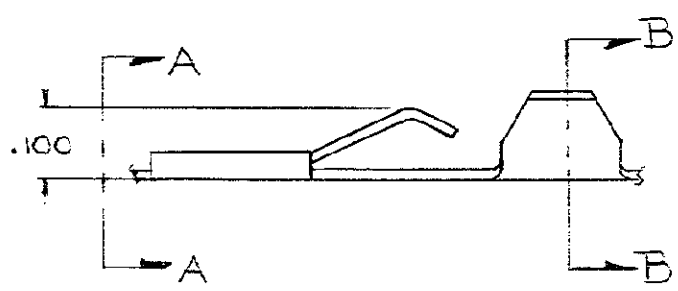

NUMBER 61462

-PRESS FIT ON .062 DIA PLASTIC STUD

CONTINUOUS STRIP ON REELS

PART No
61462-1

WAS CP80378

DIMENSIONS IN INCHES. DO NOT SCALE PRINT.

THIS DRAWING IS THE PROPERTY OF AMP INCORPORATED. IT IS TO BE KEPT IN CONFIDENCE AND NOT TO BE REPRODUCED OR COPIED IN ANY MANNER WITHOUT WRITTEN PERMISSION OF AMP INCORPORATED.