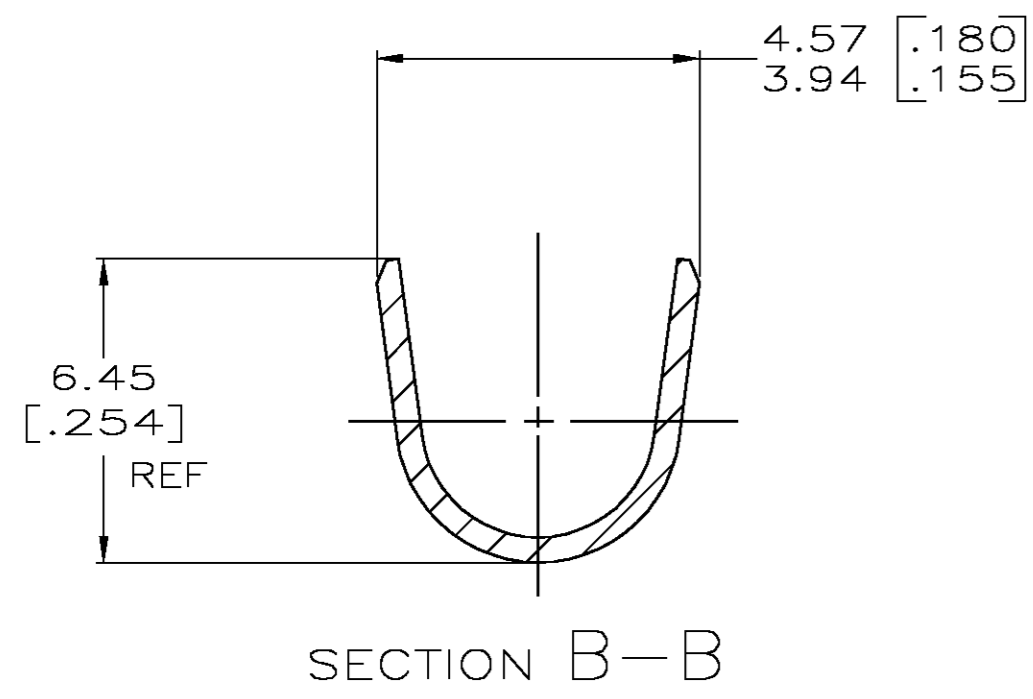

- 1 CONTINUOUS STRIP ON REELS.
- 2 TERMINAL TO ACCEPT A 0.51 [.020] X 3.18 [.125] TAB.
- △ 0.000381 [.000015] MIN PRE-TIN PLATE.
- △ 2 WIRES - #18 AWG; 2 WIRES - #16 AWG.

OBSOLETE	NONE	SPRING COPPER	2 WIRES 3.18 [.125] MAX	△ 4	61604-4
OBSOLETE	△ 3	SPRING COPPER	2 WIRES 3.18 [.125] MAX	△ 4	61604-3
OBSOLETE	NONE	H06 BRASS	2 WIRES 3.18 [.125] MAX	△ 4	61604-2
	△ 3	H06 BRASS	2 WIRES 3.18 [.125] MAX	△ 4	61604-1
FINISH	MATERIAL	INSULATION RANGE	WIRE RANGE	PART NUMBER	

THIS DRAWING IS A CONTROLLED DOCUMENT.

DWN	29APR2003	MICHAEL S. FEHER	Tyco Electronics Corporation Harrisburg, PA 17105-3608
CHK	29APR2003	DONALD F. DECKER	
APVD	29APR2003	DONALD F. DECKER	
PRODUCT SPEC	NAME		
APPLICATION SPEC	TERMINAL, TIMER CONNECTOR		RESTRICTED TO
WEIGHT	-	SIZE	A2
CUSTOMER DRAWING	SCALE	10:1	SHEET 1 OF 1