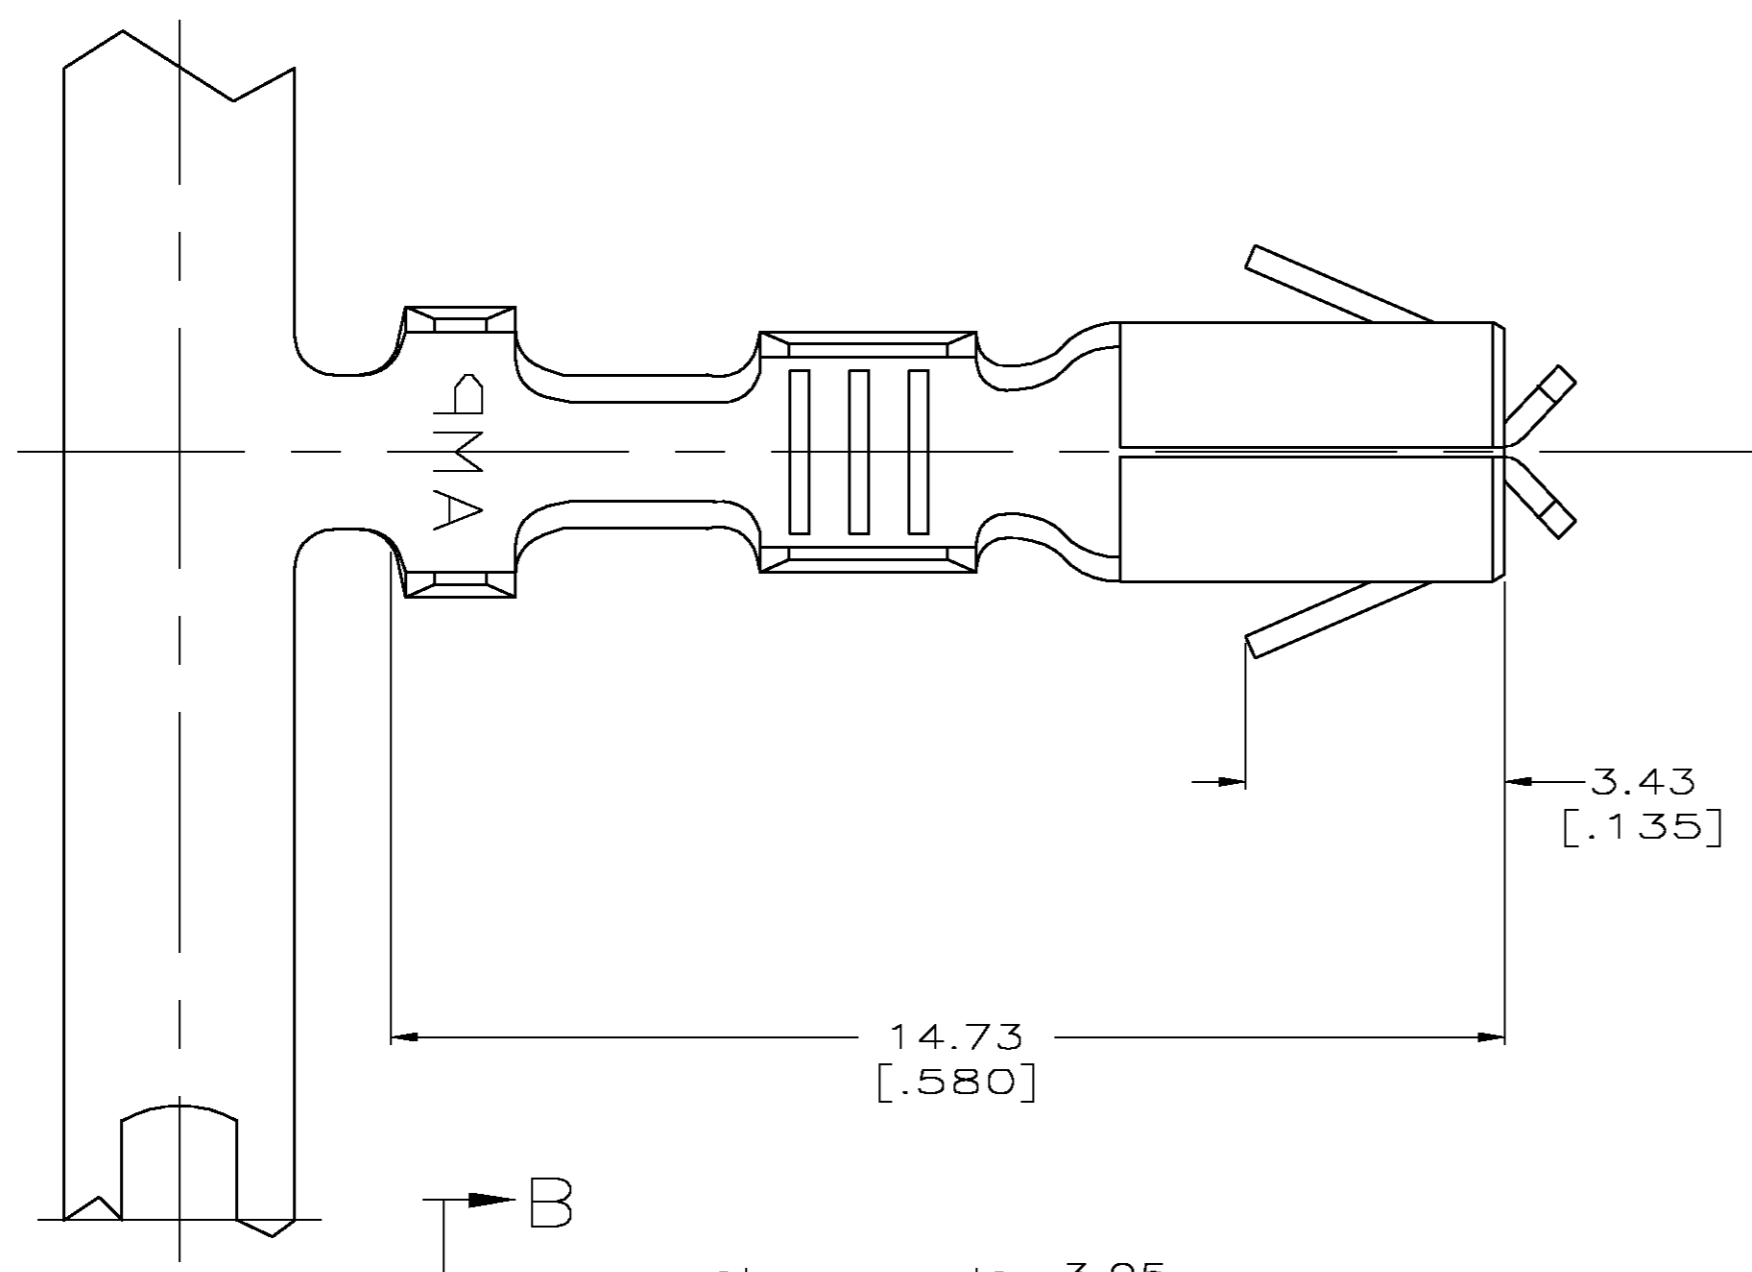

- 1 CONTINUOUS STRIP ON REELS.
- 2 TERMINAL TO ACCEPT A 0.51 [.020] X 3.18 [.125] TAB.
- △ 0.000381 [.000015] MIN PRE-TIN PLATE.
- △ 2 WIRES - #18 AWG; 2 WIRES - #16 AWG.

OBSOLETE	NONE	SPRING COPPER	2 WIRES 3.18 [.125] MAX	△ 4	61604-4
OBSOLETE	△ 3	SPRING COPPER	2 WIRES 3.18 [.125] MAX	△ 4	61604-3
OBSOLETE	NONE	H06 BRASS	2 WIRES 3.18 [.125] MAX	△ 4	61604-2
	△ 3	H06 BRASS	2 WIRES 3.18 [.125] MAX	△ 4	61604-1
FINISH	MATERIAL	INSULATION RANGE	WIRE RANGE	PART NUMBER	

THIS DRAWING IS A CONTROLLED DOCUMENT.

DWN	29APR2003	MICHAEL S. FEHER	Tyco Electronics Corporation Harrisburg, PA 17105-3608
CHK	29APR2003	DONALD F. DECKER	
APVD	29APR2003	DONALD F. DECKER	
PRODUCT SPEC	NAME		
APPLICATION SPEC	TERMINAL, TIMER CONNECTOR		RESTRICTED TO
WEIGHT	-	SIZE	A2
CUSTOMER DRAWING	SCALE	10:1	SHEET 1 OF 1