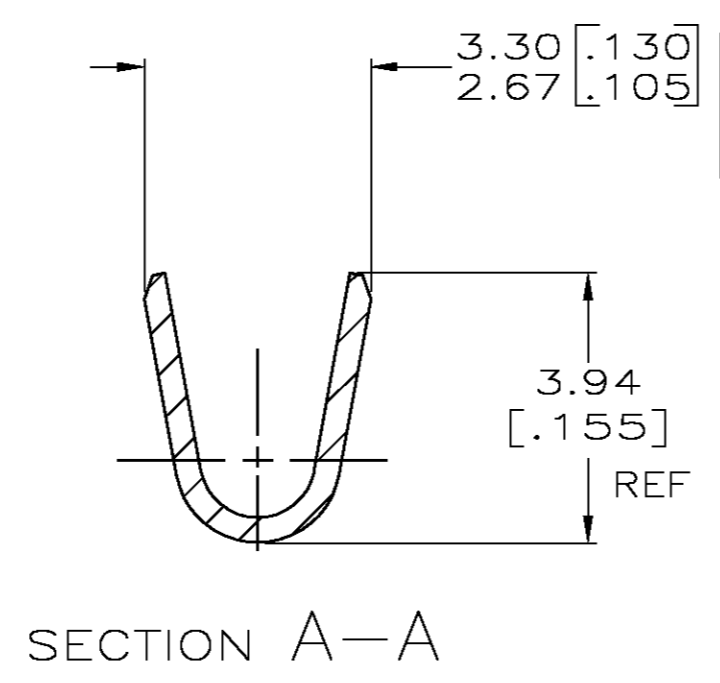

- 1 CONTINUOUS STRIP ON REELS.
- 2 TERMINAL TO ACCEPT A 0.51 [.020] X 3.18 [.125] TAB.
- △ 0.000381 [.000015] MIN PRE-TIN PLATE.
- △ 2 WIRES - #18 AWG; 2 WIRES - #16 AWG.

OBSOLETE	NONE	SPRING COPPER	2 WIRES 3.18 [.125] MAX	△ 4	61604-4
OBSOLETE	△ 3	SPRING COPPER	2 WIRES 3.18 [.125] MAX	△ 4	61604-3
OBSOLETE	NONE	H06 BRASS	2 WIRES 3.18 [.125] MAX	△ 4	61604-2
	△ 3	H06 BRASS	2 WIRES 3.18 [.125] MAX	△ 4	61604-1
FINISH	MATERIAL	INSULATION RANGE	WIRE RANGE	PART NUMBER	

THIS DRAWING IS A CONTROLLED DOCUMENT.

DWN	29APR2003	MICHAEL S. FEHER	Tyco Electronics Corporation Harrisburg, PA 17105-3608
CHK	29APR2003	DONALD F. DECKER	
APVD	29APR2003	DONALD F. DECKER	
PRODUCT SPEC	NAME		
APPLICATION SPEC	TERMINAL, TIMER CONNECTOR		RESTRICTED TO
WEIGHT	-	SIZE	A2
CUSTOMER DRAWING	SCALE	10:1	SHEET 1 OF 1