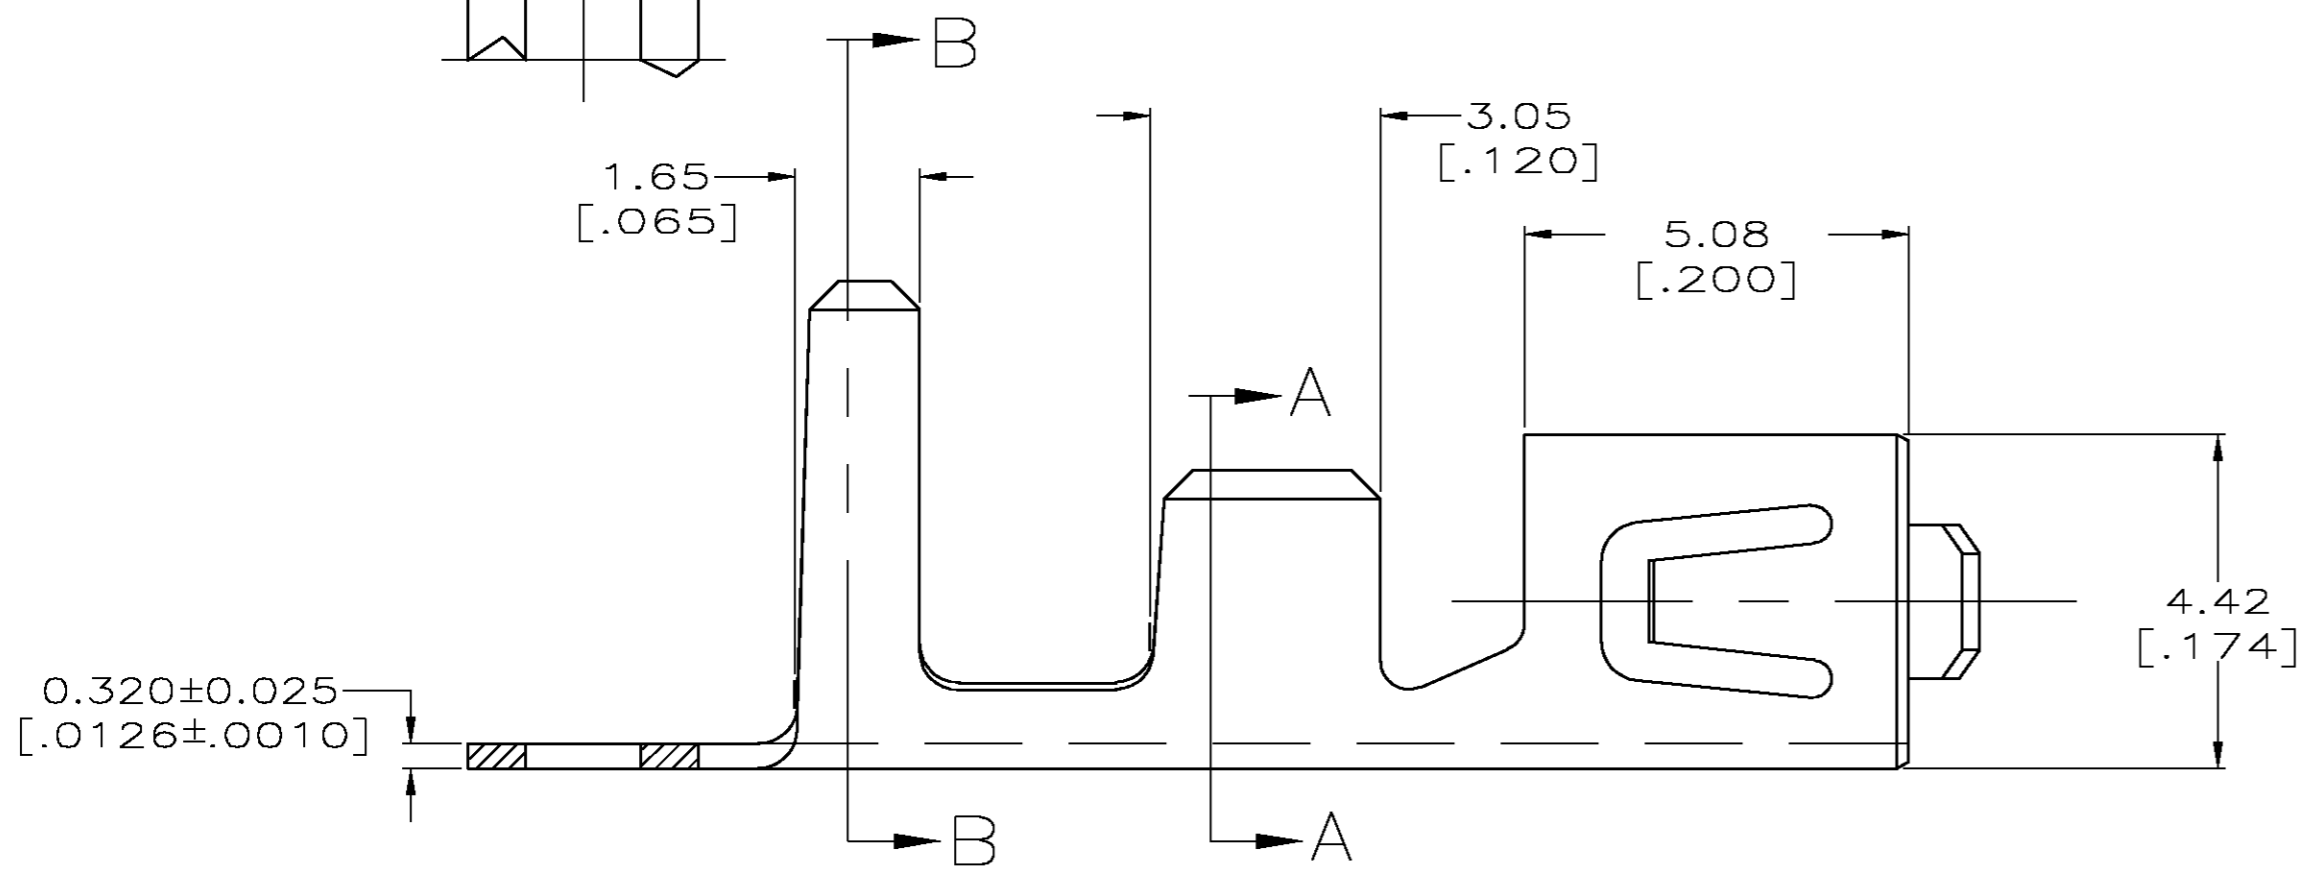

- 1 CONTINUOUS STRIP ON REELS.
- 2 TERMINAL TO ACCEPT A 0.51 [.020] X 3.18 [.125] TAB.
- △ 0.000381 [.000015] MIN PRE-TIN PLATE.
- △ 2 WIRES - #18 AWG; 2 WIRES - #16 AWG.

OBSOLETE	NONE	SPRING COPPER	2 WIRES 3.18 [.125] MAX	△ 4	61604-4
OBSOLETE	△ 3	SPRING COPPER	2 WIRES 3.18 [.125] MAX	△ 4	61604-3
OBSOLETE	NONE	H06 BRASS	2 WIRES 3.18 [.125] MAX	△ 4	61604-2
	△ 3	H06 BRASS	2 WIRES 3.18 [.125] MAX	△ 4	61604-1
FINISH	MATERIAL	INSULATION RANGE	WIRE RANGE	PART NUMBER	

THIS DRAWING IS A CONTROLLED DOCUMENT.

DWN	29APR2003	MICHAEL S. FEHER	Tyco Electronics Corporation Harrisburg, PA 17105-3608
CHK	29APR2003	DONALD F. DECKER	
APVD	29APR2003	DONALD F. DECKER	
PRODUCT SPEC	NAME		
APPLICATION SPEC	TERMINAL, TIMER CONNECTOR		RESTRICTED TO
WEIGHT	-	SIZE	A2
CUSTOMER DRAWING	SCALE	10:1	SHEET 1 OF 1