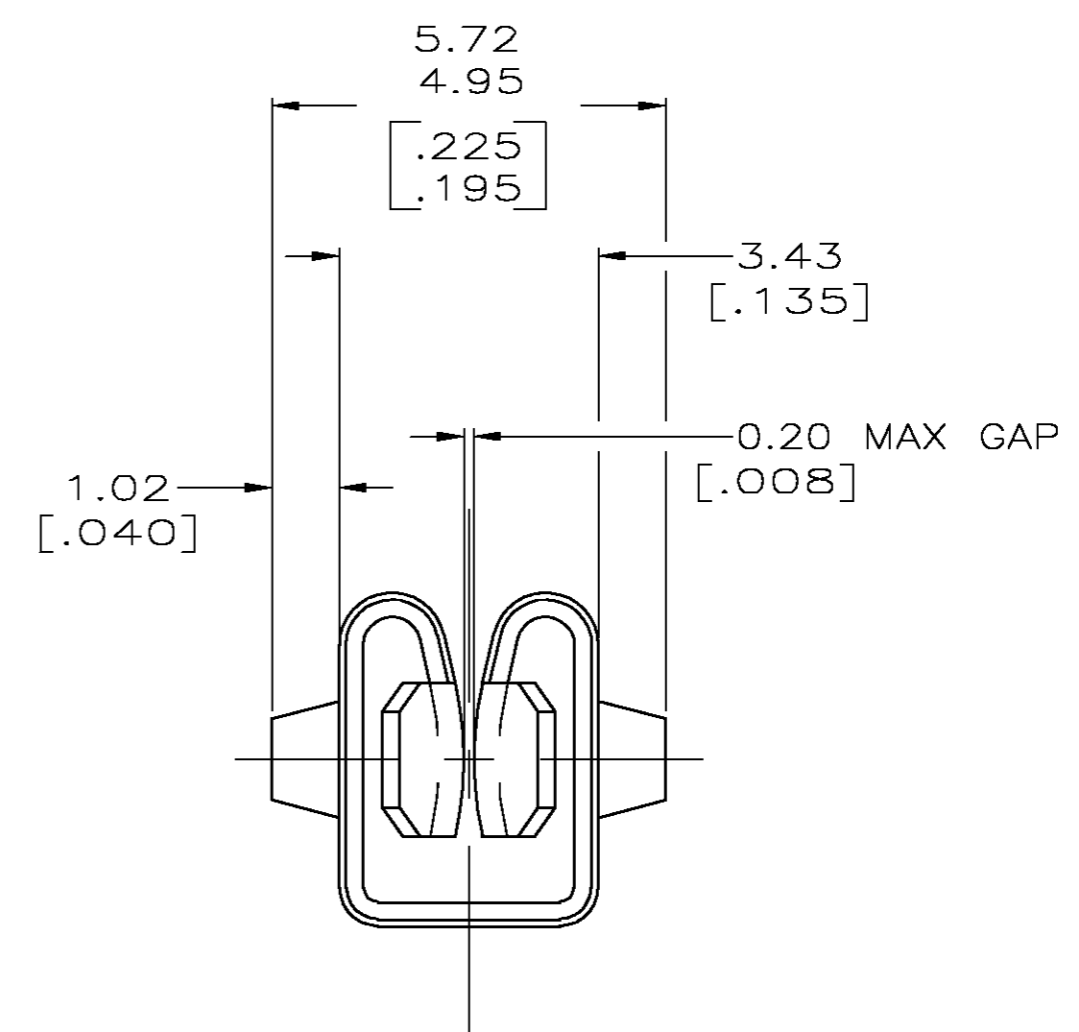

- 1 CONTINUOUS STRIP ON REELS.
- 2 TERMINAL TO ACCEPT A 0.51 [.020] X 3.18 [.125] TAB.
- △ 0.000381 [.000015] MIN PRE-TIN PLATE.
- △ 2 WIRES - #18 AWG; 2 WIRES - #16 AWG.

OBSOLETE	NONE	SPRING COPPER	2 WIRES 3.18 [.125] MAX	△ 4	61604-4
OBSOLETE	△ 3	SPRING COPPER	2 WIRES 3.18 [.125] MAX	△ 4	61604-3
OBSOLETE	NONE	H06 BRASS	2 WIRES 3.18 [.125] MAX	△ 4	61604-2
	△ 3	H06 BRASS	2 WIRES 3.18 [.125] MAX	△ 4	61604-1
FINISH	MATERIAL	INSULATION RANGE	WIRE RANGE	PART NUMBER	

THIS DRAWING IS A CONTROLLED DOCUMENT.

DWN	29APR2003	MICHAEL S. FEHER	Tyco Electronics Corporation Harrisburg, PA 17105-3608
CHK	29APR2003	DONALD F. DECKER	
APVD	29APR2003	DONALD F. DECKER	
PRODUCT SPEC	NAME		
APPLICATION SPEC	TERMINAL, TIMER CONNECTOR		RESTRICTED TO
WEIGHT	-	SIZE	A2
CUSTOMER DRAWING	SCALE	10:1	SHEET 1 OF 1