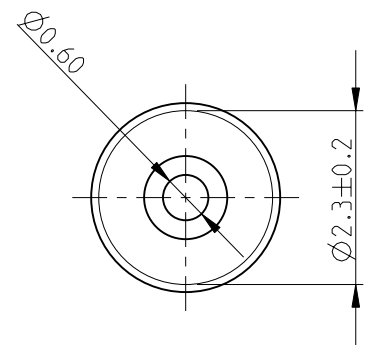

FOR FURTHER INFORMATION SEE DATA SHEET FOR SERIES R - PRECISION METAL FILM FIXED RESISTORS

<small>THIS DRAWING IS A CONTROLLED DOCUMENT FOR TYCO ELECTRONICS CORPORATION IT IS SUBJECT TO CHANGE AND THE CONTROLLING ENGINEERING ORGANIZATION SHOULD BE CONTACTED FOR THE LATEST REVISION.</small>		DWN 14SEP2010 PARUSURAM.T	Tyco Electronics Corporation Dorcan, Swindon, SN3 5HH	
DIMENSIONS: mm		CHK 14SEP2010 ALLAN.P	NAME PRECISION METAL FILM FIXED RESISTORS SERIES YR1	
		APVD 14SEP2010 STEPHEN.P	SIZE A3 CAGE CODE 00779 DRAWING NO C-1622796	
TOLERANCES UNLESS OTHERWISE SPECIFIED: 0 PLC ±0.2 1 PLC ±0.1 2 PLC ±- 3 PLC ±- 4 PLC ±- ANGLES ±5°		PRODUCT SPEC - APPLICATION SPEC - WEIGHT -	RESTRICTED TO -	
MATERIAL - FINISH -		CUSTOMER DRAWING		SCALE 10:1 SHEET 1 OF 1 REV BA