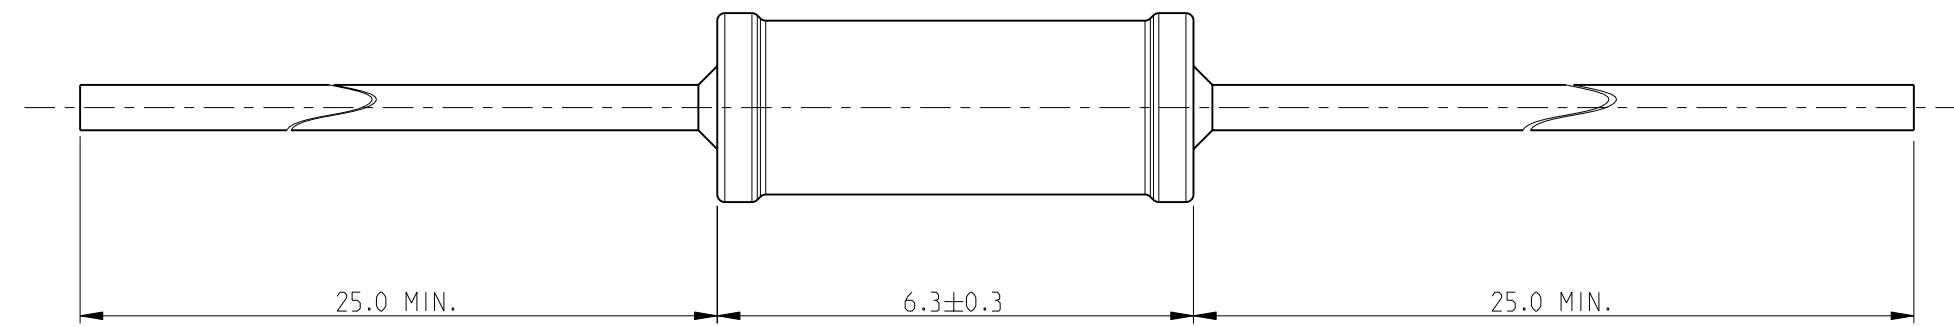

FOR FURTHER INFORMATION SEE DATA SHEET FOR SERIES R - PRECISION METAL FILM FIXED RESISTORS

<small>THIS DRAWING IS A CONTROLLED DOCUMENT FOR TYCO ELECTRONICS CORPORATION IT IS SUBJECT TO CHANGE AND THE CONTROLLING ENGINEERING ORGANIZATION SHOULD BE CONTACTED FOR THE LATEST REVISION.</small>		DWN 14SEP2010 PARUSURAM.T	Tyco Electronics Corporation Dorcan, Swindon, SN3 5HH	
DIMENSIONS: mm		CHK 14SEP2010 ALLAN.P	NAME PRECISION METAL FILM FIXED RESISTORS SERIES YR1	
		APVD 14SEP2010 STEPHEN.P	SIZE A3 CAGE CODE 00779 DRAWING NO C-1622796	
TOLERANCES UNLESS OTHERWISE SPECIFIED: 0 PLC ±0.2 1 PLC ±0.1 2 PLC ±- 3 PLC ±- 4 PLC ±- ANGLES ±5°		PRODUCT SPEC - APPLICATION SPEC - WEIGHT -	RESTRICTED TO -	
MATERIAL - FINISH -		CUSTOMER DRAWING		SCALE 10:1 SHEET 1 OF 1 REV BA