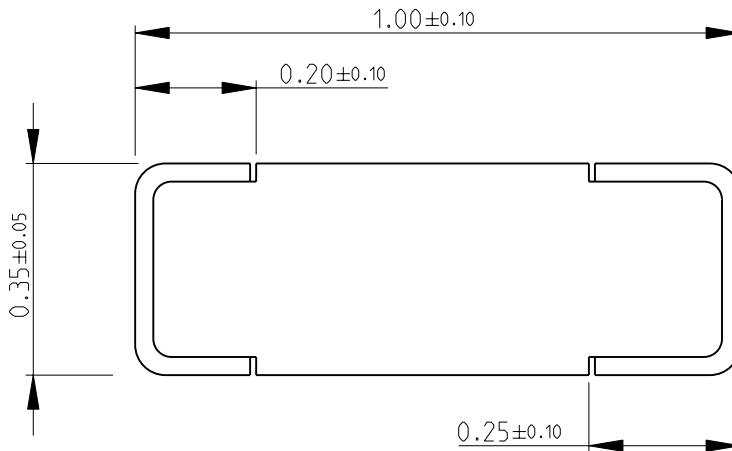

LOC	DIST	REVISIONS					
E	B	P	LTR	DESCRIPTION	DATE	DWN	APVD
			BA	NEW RELEASE	03-FEB-10	MRS	St.P

FOR FURTHER INFORMATION SEE DATA SHEET FOR
CRG SERIES-THICK FILM CHIP RESISTORS

RoHS Compliant

2010

RELEASED FOR PUBLICATION

THIS DRAWING IS UNPUBLISHED.

BY TYCO ELECTRONICS CORPORATION. ALL RIGHTS RESERVED.

© COPYRIGHT 2010

DIMENSIONS: mm	DWN MAHARUDRA	03-FEB-10	MATERIAL	-	FINISH	-
	CHK ALLAN.P	03-FEB-10	Tyco Electronics Corporation Dorcan, Swindon, SN3 5HH			
TOLERANCES UNLESS OTHERWISE SPECIFIED:	APVD STEPHEN.P	03-FEB-10				
0 PLC ±0.5	PRODUCT SPEC	-	NAME THICK FILM CHIP RESISTORS SERIES CRG 0402			
1 PLC ±0.2	APPLICATION SPEC	-	SIZE	CAGE CODE	DRAWING NO	RESTRICTED TO
2 PLC ±0.1			A 4	00779	© = 1676480	-
3 PLC ± -	WEIGHT	-	CUSTOMER DRAWING			
4 PLC ± -			SCALE	80:1	SHEET	1 OF 1
ANGLES ±5°					REV	BA