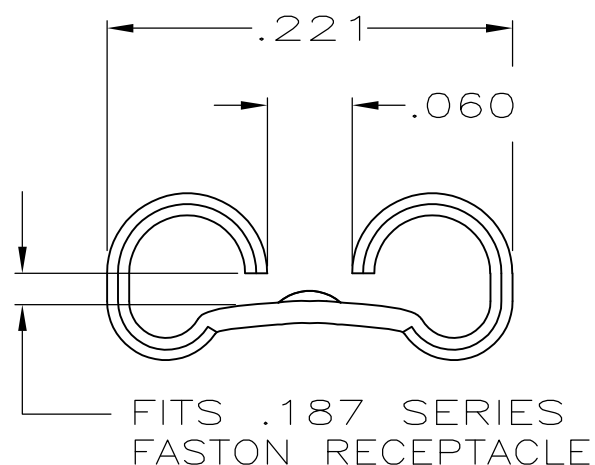

THIS DRAWING IS UNPUBLISHED.

RELEASED FOR PUBLICATION

ALL RIGHTS RESERVED.

© COPYRIGHT - By -

LOC AF DIST 50

REVISIONS

P	LTR	DESCRIPTION	DATE	DWN	APVD
	F	REVISED PER ECR-12-013459	28NOV2012	KH	PD

1 CONTINUOUS STRIP ON REELS.

VIEW A-A  
SCALE 10:1

SECTION B-B  
SCALE 10:1

SECTION C-C  
SCALE 10:1

TIN	.090-.130	20-16	.032	61758-2
-				61758-1
FINISH	INSUL RANGE	WIRE SIZE	MATING TAB THK ±.001	PART NUMBER

THIS DRAWING IS A CONTROLLED DOCUMENT.

DWN JR RUTH 2/26/90

CHK MS FEHER 2/26/90

APVD C MEYERS 2/26/90

PRODUCT SPEC

APPLICATION SPEC

WEIGHT -

CUSTOMER DRAWING

**STE** TE Connectivity

NAME RECEPTACLE, FASTON, .187 SERIES

SIZE	CAGE CODE	DRAWING NO	RESTRICTED TO
A3	00779	C-61758	-

DIMENSIONS: INCHES

TOLERANCES UNLESS OTHERWISE SPECIFIED:

0 PLC	± -
1 PLC	± -
2 PLC	± -
3 PLC	± .010
4 PLC	± -
ANGLES	± -