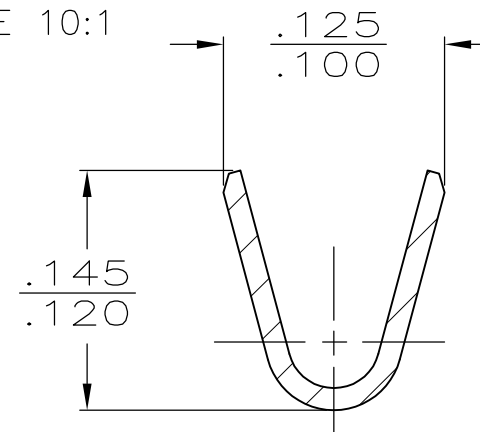

THIS DRAWING IS UNPUBLISHED.

RELEASED FOR PUBLICATION

ALL RIGHTS RESERVED.

© COPYRIGHT - By -

LOC AF DIST 50

REVISIONS

P	LTR	DESCRIPTION	DATE	DWN	APVD
	F	REVISED PER ECR-12-013459	28NOV2012	KH	PD

1 CONTINUOUS STRIP ON REELS.

VIEW A-A  
SCALE 10:1

SECTION B-B  
SCALE 10:1

SECTION C-C  
SCALE 10:1

TIN	.090-.130	20-16	.032	61758-2
-				61758-1
FINISH	INSUL RANGE	WIRE SIZE	MATING TAB THK ±.001	PART NUMBER

THIS DRAWING IS A CONTROLLED DOCUMENT.

DWN JR RUTH 2/26/90

CHK MS FEHER 2/26/90

APVD C MEYERS 2/26/90

PRODUCT SPEC

APPLICATION SPEC

WEIGHT -

CUSTOMER DRAWING

**STE** TE Connectivity

NAME RECEPTACLE, FASTON, .187 SERIES

SIZE	CAGE CODE	DRAWING NO	RESTRICTED TO
A3	00779	C-61758	-

DIMENSIONS: INCHES

TOLERANCES UNLESS OTHERWISE SPECIFIED:

0 PLC	± -
1 PLC	± -
2 PLC	± -
3 PLC	± .010
4 PLC	± -
ANGLES	± -