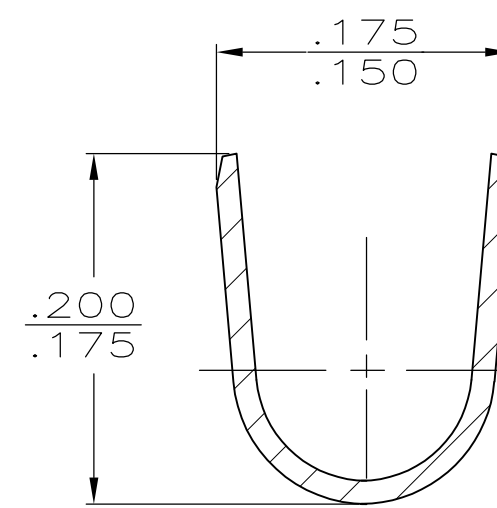

THIS DRAWING IS UNPUBLISHED.

RELEASED FOR PUBLICATION

ALL RIGHTS RESERVED.

© COPYRIGHT - By -

LOC AF DIST 50

REVISIONS

P	LTR	DESCRIPTION	DATE	DWN	APVD
	F	REVISED PER ECR-12-013459	28NOV2012	KH	PD

1 CONTINUOUS STRIP ON REELS.

VIEW A-A  
SCALE 10:1

SECTION B-B  
SCALE 10:1

SECTION C-C  
SCALE 10:1

TIN	.090-.130	20-16	.032	61758-2
-				61758-1
FINISH	INSUL RANGE	WIRE SIZE	MATING TAB THK ±.001	PART NUMBER

THIS DRAWING IS A CONTROLLED DOCUMENT.

DWN JR RUTH 2/26/90

CHK MS FEHER 2/26/90

APVD C MEYERS 2/26/90

PRODUCT SPEC

APPLICATION SPEC

WEIGHT -

CUSTOMER DRAWING

**STE** TE Connectivity

NAME RECEPTACLE, FASTON, .187 SERIES

SIZE	CAGE CODE	DRAWING NO	RESTRICTED TO
A3	00779	C-61758	-

DIMENSIONS: INCHES

TOLERANCES UNLESS OTHERWISE SPECIFIED:

0 PLC	± -
1 PLC	± -
2 PLC	± -
3 PLC	± .010
4 PLC	± -
ANGLES	± -