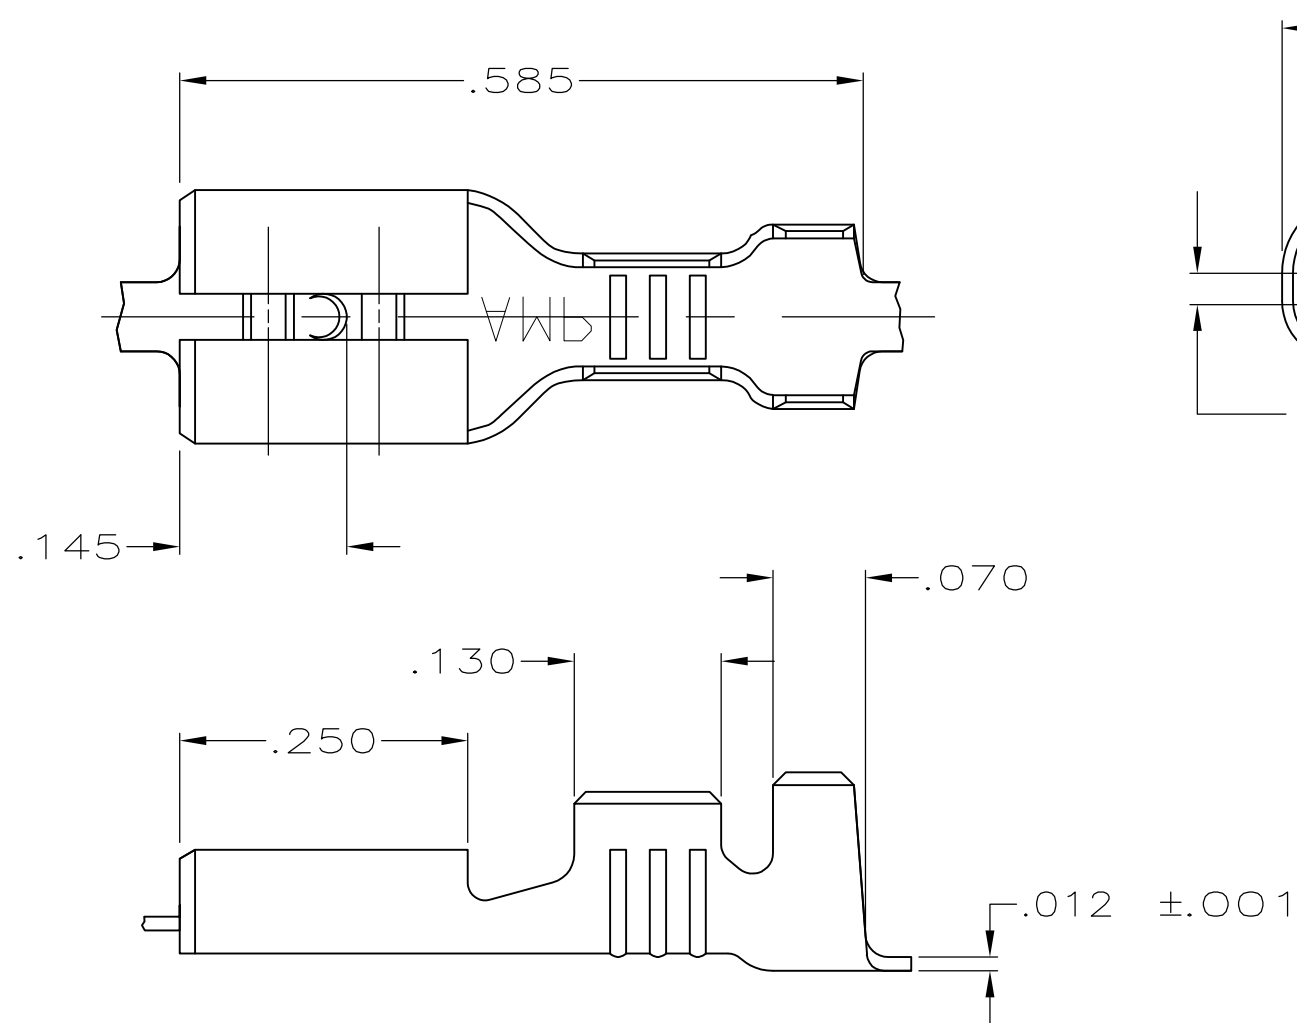

THIS DRAWING IS UNPUBLISHED.

RELEASED FOR PUBLICATION

ALL RIGHTS RESERVED.

© COPYRIGHT - By -

LOC AF DIST 50

REVISIONS

P	LTR	DESCRIPTION	DATE	DWN	APVD
	F	REVISED PER ECR-12-013459	28NOV2012	KH	PD

1 CONTINUOUS STRIP ON REELS.

VIEW A-A  
SCALE 10:1

SECTION B-B  
SCALE 10:1

SECTION C-C  
SCALE 10:1

TIN	.090-.130	20-16	.032	61758-2
-				61758-1
FINISH	INSUL RANGE	WIRE SIZE	MATING TAB THK ±.001	PART NUMBER

THIS DRAWING IS A CONTROLLED DOCUMENT.

NAME RECEPTACLE, FASTON, .187 SERIES

SIZE	CAGE CODE	DRAWING NO	RESTRICTED TO
A3	00779	C-61758	-

DIMENSIONS: INCHES

TOLERANCES UNLESS OTHERWISE SPECIFIED:

0 PLC	± -
1 PLC	± -
2 PLC	± -
3 PLC	± .010
4 PLC	± -
ANGLES	± -