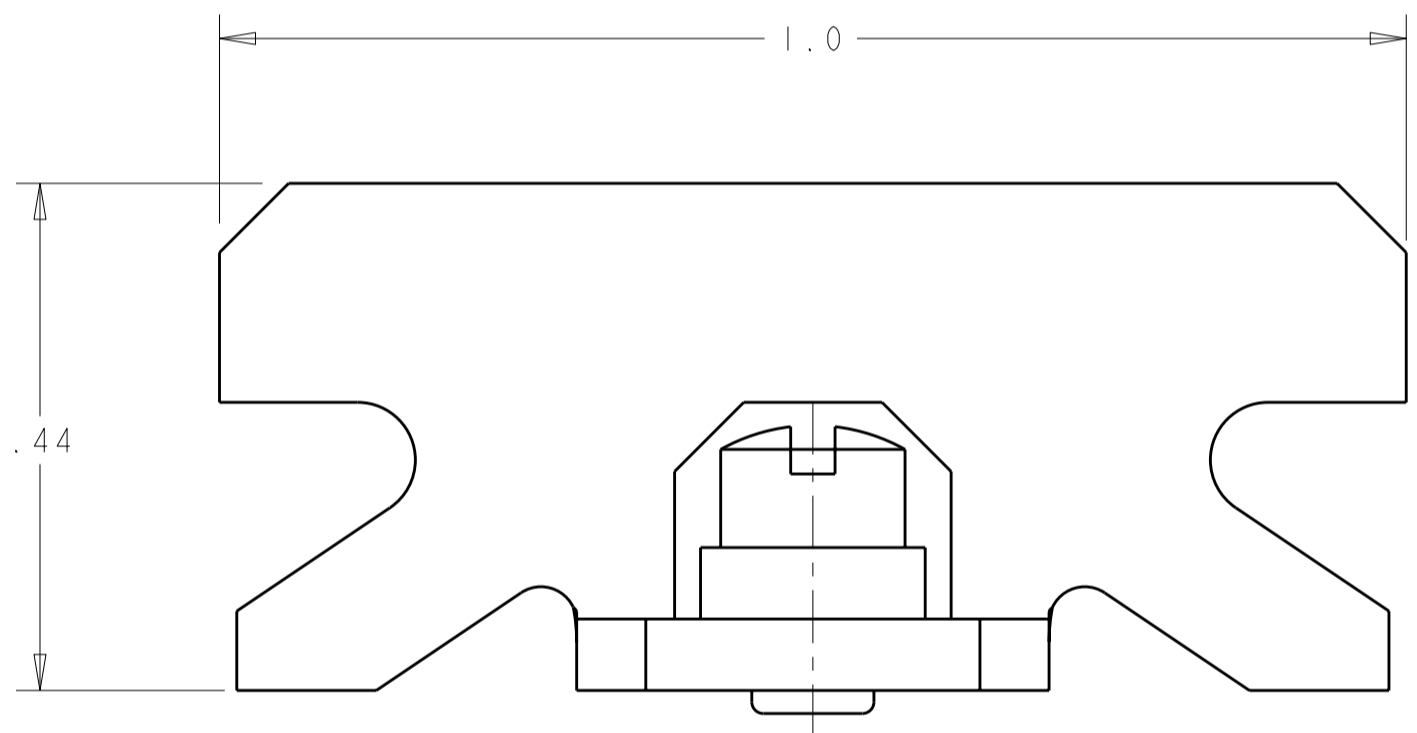

- 1. CHANNEL CLAMP:
 MATERIAL: STEEL
 FINISH: ZINC PLATE CLEAR CHROMATE.
- SET SCREW:
 MATERIAL: STEEL
 FINISH: ZINC PLATE CLEAR CHROMATE.
 THREADS - #8-32
- 2. RUNNING TORQUE: 0-4 IN-LBS

9-1437381-5
 PART NUMBER

<small>THIS DRAWING IS A CONTROLLED DOCUMENT FOR TYCO ELECTRONICS CORPORATION IT IS SUBJECT TO CHANGE AND THE CONTROLLING ENGINEERING ORGANIZATION SHOULD BE CONTACTED FOR THE LATEST REVISION.</small>		DWN S. WELDON 26MAR2002 CHK S. YODER 26MAR2002 APVD S. YODER 26MAR2002	BUCHANAN Tyco Electronics Harrisburg, PA 17105-3608
DIMENSIONS: INCHES	TOLERANCES UNLESS OTHERWISE SPECIFIED: 0 PLC ± 1 PLC ±0.1 2 PLC ±0.02 3 PLC ±0.000 4 PLC ±0.0000 ANGLES ± FINISH	PRODUCT SPEC APPLICATION SPEC WEIGHT	NAME CHANNEL CLAMP ASSEMBLY, #61 SIZE CAGE CODE DRAWING NO RESTRICTED TO A200779C-1447492-2 -
MATERIAL -		CUSTOMER DRAWING	SCALE 6:1 SHEET 1 OF 1 REV A