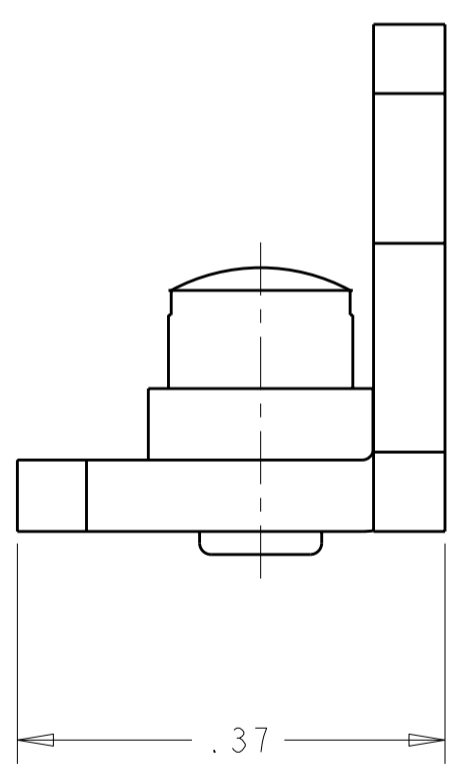

- 1. CHANNEL CLAMP:
 MATERIAL: STEEL
 FINISH: ZINC PLATE CLEAR CHROMATE.
- SET SCREW:
 MATERIAL: STEEL
 FINISH: ZINC PLATE CLEAR CHROMATE.
 THREADS - #8-32
- 2. RUNNING TORQUE: 0-4 IN-LBS

9-1437381-5
 PART NUMBER

<small>THIS DRAWING IS A CONTROLLED DOCUMENT FOR TYCO ELECTRONICS CORPORATION IT IS SUBJECT TO CHANGE AND THE CONTROLLING ENGINEERING ORGANIZATION SHOULD BE CONTACTED FOR THE LATEST REVISION.</small>		DWN S. WELDON 26MAR2002 CHK S. YODER 26MAR2002 APVD S. YODER 26MAR2002	BUCHANAN Tyco Electronics Harrisburg, PA 17105-3608
DIMENSIONS: INCHES	TOLERANCES UNLESS OTHERWISE SPECIFIED: 0 PLC ± 1 PLC ±0.1 2 PLC ±0.02 3 PLC ±0.000 4 PLC ±0.0000 ANGLES ± FINISH	PRODUCT SPEC APPLICATION SPEC WEIGHT	NAME CHANNEL CLAMP ASSEMBLY, #61 SIZE CAGE CODE DRAWING NO RESTRICTED TO A200779C-1447492-2 -
MATERIAL -		CUSTOMER DRAWING	SCALE 6:1 SHEET 1 OF 1 REV A