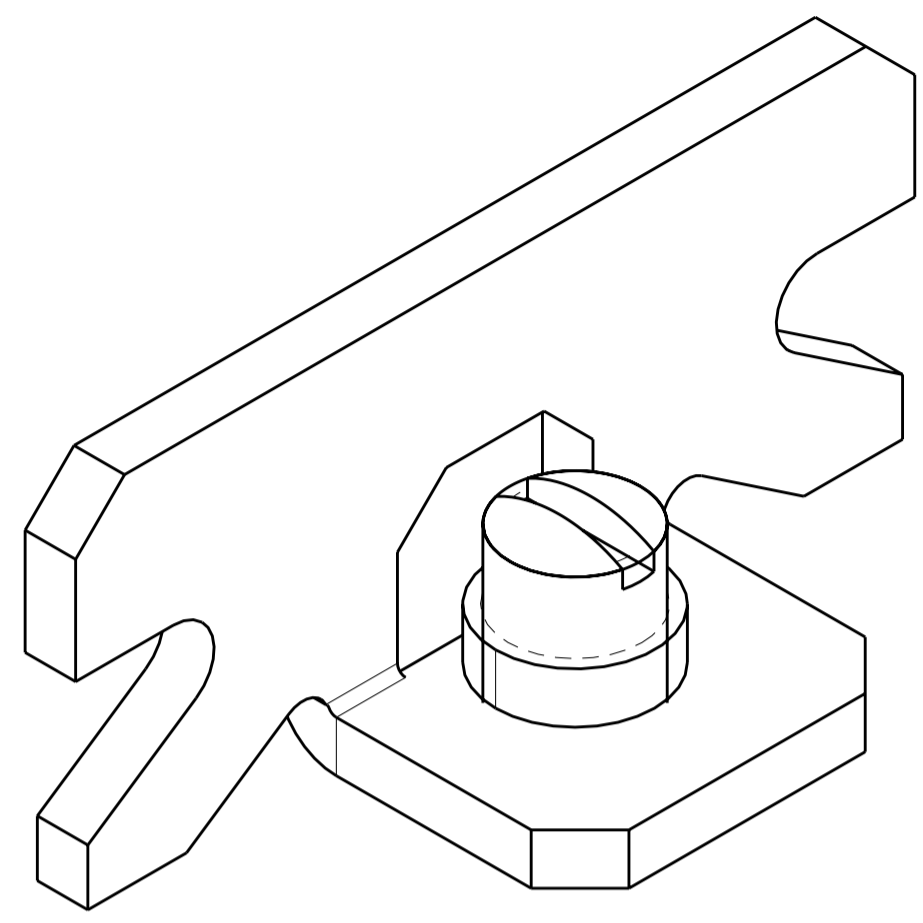

- 1. CHANNEL CLAMP:
 MATERIAL: STEEL
 FINISH: ZINC PLATE CLEAR CHROMATE.
- SET SCREW:
 MATERIAL: STEEL
 FINISH: ZINC PLATE CLEAR CHROMATE.
 THREADS - #8-32
- 2. RUNNING TORQUE: 0-4 IN-LBS

9-1437381-5
 PART NUMBER

<small>THIS DRAWING IS A CONTROLLED DOCUMENT FOR TYCO ELECTRONICS CORPORATION IT IS SUBJECT TO CHANGE AND THE CONTROLLING ENGINEERING ORGANIZATION SHOULD BE CONTACTED FOR THE LATEST REVISION.</small>		DWN S. WELDON 26MAR2002 CHK S. YODER 26MAR2002 APVD S. YODER 26MAR2002	BUCHANAN Tyco Electronics Harrisburg, PA 17105-3608
DIMENSIONS: INCHES	TOLERANCES UNLESS OTHERWISE SPECIFIED: 0 PLC ± 1 PLC ±0.1 2 PLC ±0.02 3 PLC ±0.000 4 PLC ±0.0000 ANGLES ± FINISH	PRODUCT SPEC APPLICATION SPEC WEIGHT	NAME CHANNEL CLAMP ASSEMBLY, #61 SIZE CAGE CODE DRAWING NO RESTRICTED TO A200779C-1447492-2 -
MATERIAL -		CUSTOMER DRAWING	SCALE 6:1 SHEET 1 OF 1 REV A