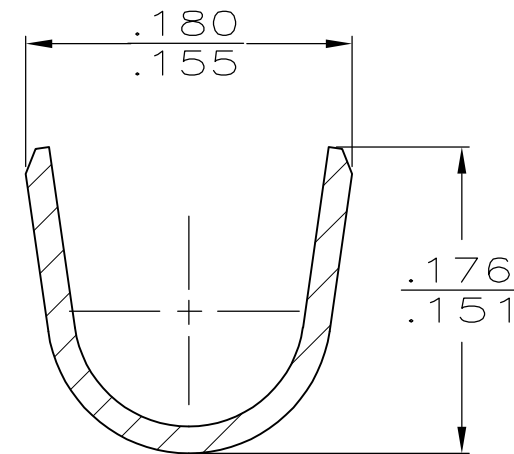

1 CONTINUOUS STRIP ON REELS.

FITS .187 SERIES FASTON TAB

SECTION A-A
SCALE 10:1

SECTION B-B
SCALE 10:1

SECTION C-C
SCALE 10:1

.090-.130	20-16	-	.020	62026-2
		TIN		62026-1
INSULATION RANGE	WIRE SIZE	FINISH	MATING TAB THK ±.001	PART NO

THIS DRAWING IS A CONTROLLED DOCUMENT.		DWN JR RUTH 9/18/90	 TE Connectivity RECEPTACLE & TAB, FASTON, PIGGYBACK, .187 SERIES				
DIMENSIONS: INCHES		CHK P FORTNEY 9/18/90				NAME	
		APVD C MEYERS 9/18/90				PRODUCT SPEC	
TOLERANCES UNLESS OTHERWISE SPECIFIED:		APPLICATION SPEC					
MATERIAL BRASS		FINISH SEE TABLE		SIZE A3	CAGE CODE 00779		
CUSTOMER DRAWING				DRAWING NO C-62026	RESTRICTED TO -		
SCALE 5:1			SHEET 1 OF 1	REV F			