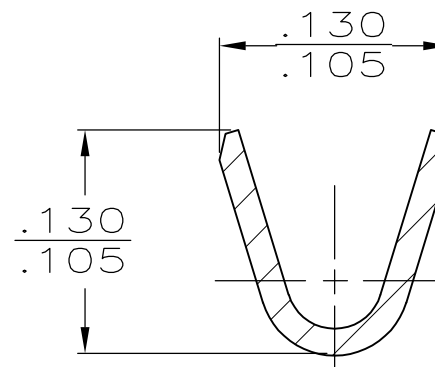

1 CONTINUOUS STRIP ON REELS.

FITS .187 SERIES FASTON TAB

SECTION A-A
SCALE 10:1

SECTION B-B
SCALE 10:1

SECTION C-C
SCALE 10:1

.090-.130	20-16	-	.020	62026-2
		TIN		62026-1
INSULATION RANGE	WIRE SIZE	FINISH	MATING TAB THK ±.001	PART NO

THIS DRAWING IS A CONTROLLED DOCUMENT.		DWN JR RUTH 9/18/90	 TE Connectivity RECEPTACLE & TAB, FASTON, PIGGYBACK, .187 SERIES				
DIMENSIONS: INCHES		CHK P FORTNEY 9/18/90				NAME	
		APVD C MEYERS 9/18/90				PRODUCT SPEC	
TOLERANCES UNLESS OTHERWISE SPECIFIED:		APPLICATION SPEC					
MATERIAL BRASS		FINISH SEE TABLE		SIZE A3	CAGE CODE 00779		
CUSTOMER DRAWING				DRAWING NO C-62026	RESTRICTED TO -		
SCALE 5:1			SHEET 1 OF 1	REV F			