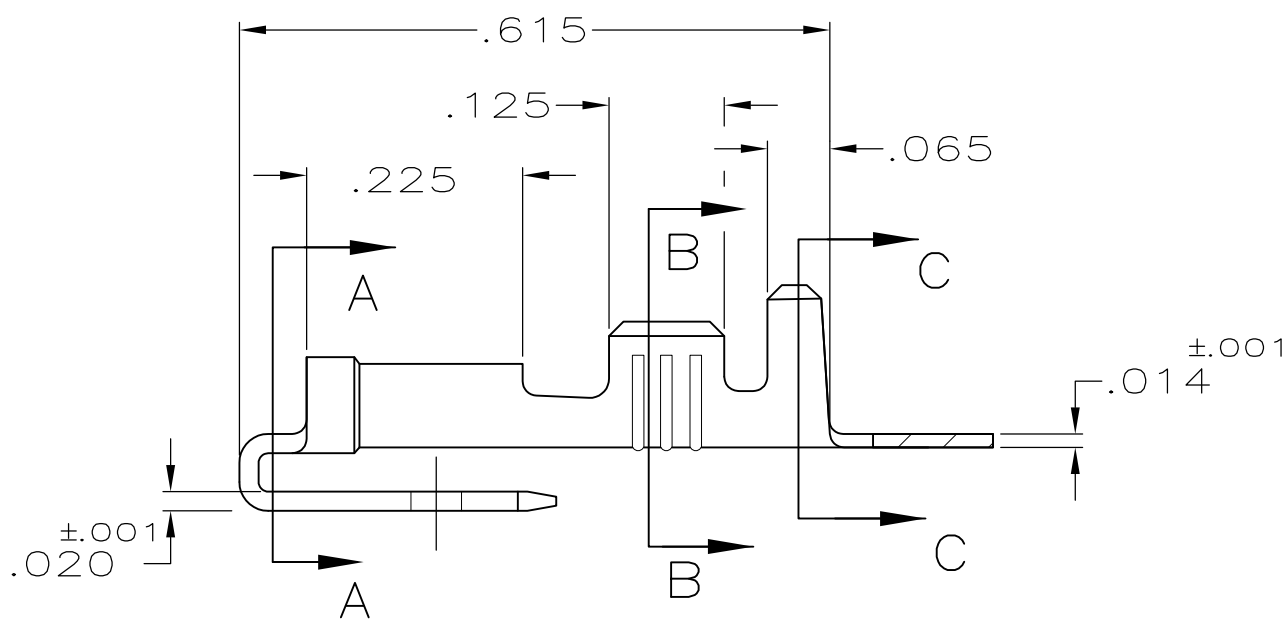

1 CONTINUOUS STRIP ON REELS.

FITS .187 SERIES FASTON TAB

SECTION A-A
SCALE 10:1

SECTION B-B
SCALE 10:1

SECTION C-C
SCALE 10:1

.090-.130	20-16	-	.020	62026-2
		TIN		62026-1
INSULATION RANGE	WIRE SIZE	FINISH	MATING TAB THK ±.001	PART NO

THIS DRAWING IS A CONTROLLED DOCUMENT.		DWN JR RUTH 9/18/90	 TE Connectivity RECEPTACLE & TAB, FASTON, PIGGYBACK, .187 SERIES				
DIMENSIONS: INCHES		CHK P FORTNEY 9/18/90				NAME	
		APVD C MEYERS 9/18/90				PRODUCT SPEC	
TOLERANCES UNLESS OTHERWISE SPECIFIED:		APPLICATION SPEC					
MATERIAL BRASS		FINISH SEE TABLE		SIZE A3	CAGE CODE 00779		
CUSTOMER DRAWING				DRAWING NO C-62026	RESTRICTED TO -		
SCALE 5:1			SHEET 1 OF 1	REV F			