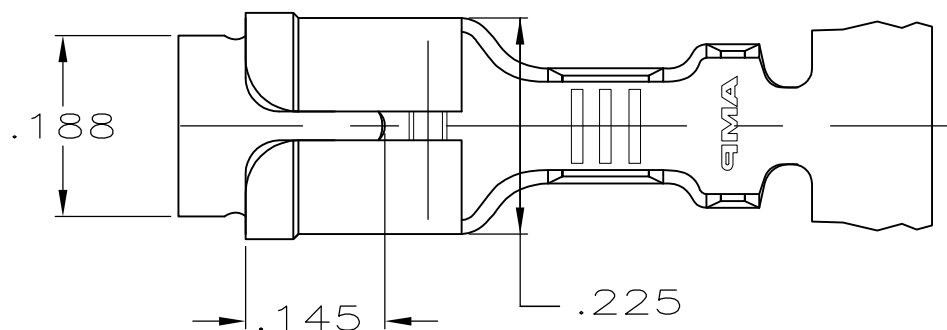

1 CONTINUOUS STRIP ON REELS.

FITS .187 SERIES FASTON TAB

SECTION A-A
SCALE 10:1

SECTION B-B
SCALE 10:1

SECTION C-C
SCALE 10:1

.090-.130	20-16	-	.020	62026-2
		TIN		62026-1
INSULATION RANGE	WIRE SIZE	FINISH	MATING TAB THK ±.001	PART NO

THIS DRAWING IS A CONTROLLED DOCUMENT.		DWN JR RUTH 9/18/90	 TE Connectivity RECEPTACLE & TAB, FASTON, PIGGYBACK, .187 SERIES				
DIMENSIONS: INCHES		CHK P FORTNEY 9/18/90				NAME	
		APVD C MEYERS 9/18/90				PRODUCT SPEC	
TOLERANCES UNLESS OTHERWISE SPECIFIED:		APPLICATION SPEC					
MATERIAL BRASS		FINISH SEE TABLE		SIZE A3	CAGE CODE 00779		
CUSTOMER DRAWING				DRAWING NO C-62026	RESTRICTED TO -		
SCALE 5:1			SHEET 1 OF 1	REV F			