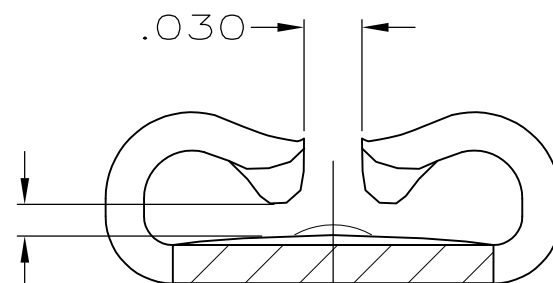

1 CONTINUOUS STRIP ON REELS.

FITS .187 SERIES FASTON TAB

SECTION A-A
SCALE 10:1

SECTION B-B
SCALE 10:1

SECTION C-C
SCALE 10:1

.090-.130	20-16	-	.020	62026-2
		TIN		62026-1
INSULATION RANGE	WIRE SIZE	FINISH	MATING TAB THK ±.001	PART NO

THIS DRAWING IS A CONTROLLED DOCUMENT.		DWN JR RUTH 9/18/90	 TE Connectivity RECEPTACLE & TAB, FASTON, PIGGYBACK, .187 SERIES				
DIMENSIONS: INCHES		CHK P FORTNEY 9/18/90				NAME	
		APVD C MEYERS 9/18/90				PRODUCT SPEC	
TOLERANCES UNLESS OTHERWISE SPECIFIED:		APPLICATION SPEC					
MATERIAL BRASS		FINISH SEE TABLE		SIZE A3	CAGE CODE 00779		
CUSTOMER DRAWING				DRAWING NO C-62026	RESTRICTED TO -		
SCALE 5:1			SHEET 1 OF 1	REV F			