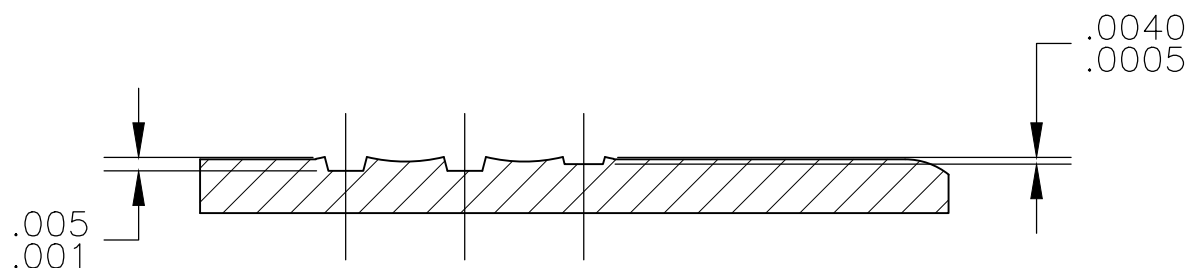

THIS DRAWING IS UNPUBLISHED.

RELEASED FOR PUBLICATION

ALL RIGHTS RESERVED.

© COPYRIGHT - TE Connectivity

REVISIONS

P	LTR	DESCRIPTION	DATE	DWN	APVD
	E2	REVISED PER ECR-12-009678	31JUL2018	BDA	KR

- 1 CONTINUOUS STRIP ON REELS
- 2 P/N 62341-3 SAME AS P/N 62341-1 EXCEPT REVERSE REELED
- 3 CRIMP WIDTH: .070 F
CRIMP HEIGHT: $(\pm.002) = (\text{TOTAL CMA} + 4,000) / 128,000$

SECTION B-B

SECTION A-A
SCALE 20:1

	480-1500 CMA	TIN	2 62341-3
OBSOLETE	480-1500 CMA	NONE	62341-2
	480-1500 CMA	TIN	62341-1
	WIRE RANGE	FINISH	PART NO

THIS DRAWING IS A CONTROLLED DOCUMENT.		DWN RAGHAVENDRA 11OCT2006	STE TE Connectivity			
DIMENSIONS: INCHES		CHK G.D.PORTA				NAME
TOLERANCES UNLESS OTHERWISE SPECIFIED:		APVD G.D.PORTA	-			
0 PLC ± -		PRODUCT SPEC	-			
1 PLC ± -		APPLICATION SPEC	-			
2 PLC ± -		114-2016	SIZE	CAGE CODE	DRAWING NO	RESTRICTED TO
3 PLC ± .015		WEIGHT	A3	00779	C-62341	-
4 PLC ± -		CUSTOMER DRAWING	SCALE	SHEET	REV	
ANGLES ± 1° 0'			10:1	1 OF 1	E2	
MATERIAL BRASS	FINISH SEE TABLE					