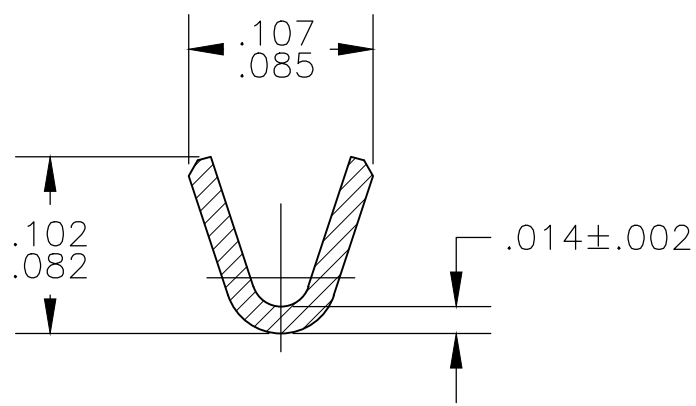

THIS DRAWING IS UNPUBLISHED.

RELEASED FOR PUBLICATION

ALL RIGHTS RESERVED.

© COPYRIGHT - TE Connectivity

REVISIONS

P	LTR	DESCRIPTION	DATE	DWN	APVD
	E2	REVISED PER ECR-12-009678	31JUL2018	BDA	KR

- 1 CONTINUOUS STRIP ON REELS
- 2 P/N 62341-3 SAME AS P/N 62341-1 EXCEPT REVERSE REELED
- 3 CRIMP WIDTH: .070 F
CRIMP HEIGHT: $(\pm.002) = (\text{TOTAL CMA} + 4,000) / 128,000$

SECTION B-B

SECTION A-A
SCALE 20:1

	480-1500 CMA	TIN	2 62341-3
OBSOLETE	480-1500 CMA	NONE	62341-2
	480-1500 CMA	TIN	62341-1
	WIRE RANGE	FINISH	PART NO

THIS DRAWING IS A CONTROLLED DOCUMENT.		DWN RAGHAVENDRA 11OCT2006	STE TE Connectivity			
DIMENSIONS: INCHES		CHK G.D.PORTA				NAME
TOLERANCES UNLESS OTHERWISE SPECIFIED:		APVD G.D.PORTA	-			
0 PLC ± -		PRODUCT SPEC	-			
1 PLC ± -		APPLICATION SPEC	-			
2 PLC ± -		114-2016	SIZE	CAGE CODE	DRAWING NO	RESTRICTED TO
3 PLC ± .015		WEIGHT	A3	00779	C-62341	-
4 PLC ± -		CUSTOMER DRAWING	SCALE	SHEET	REV	
ANGLES ± 1° 0'			10:1	1 OF 1	E2	
MATERIAL BRASS	FINISH SEE TABLE					