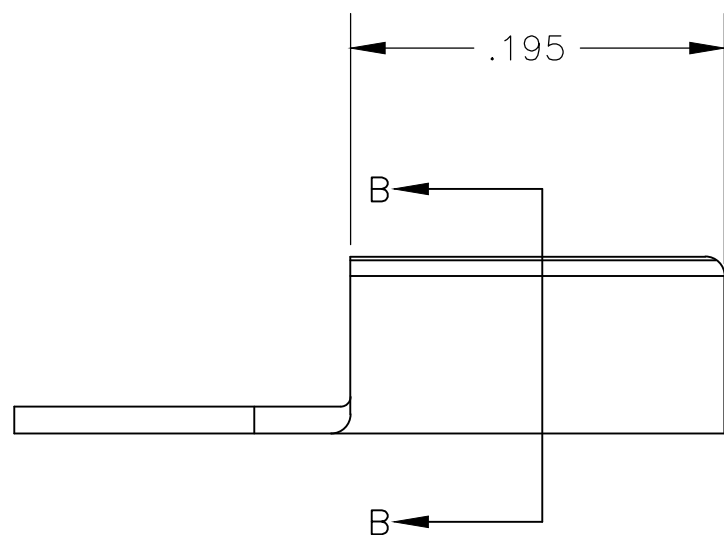

THIS DRAWING IS UNPUBLISHED.

RELEASED FOR PUBLICATION

ALL RIGHTS RESERVED.

© COPYRIGHT - TE Connectivity

REVISIONS

P	LTR	DESCRIPTION	DATE	DWN	APVD
	E2	REVISED PER ECR-12-009678	31JUL2018	BDA	KR

- 1 CONTINUOUS STRIP ON REELS
- 2 P/N 62341-3 SAME AS P/N 62341-1 EXCEPT REVERSE REELED
- 3 CRIMP WIDTH: .070 F
CRIMP HEIGHT: $(\pm.002) = (\text{TOTAL CMA} + 4,000) / 128,000$

SECTION B-B

SECTION A-A
SCALE 20:1

	480-1500 CMA	TIN	2 62341-3
OBSOLETE	480-1500 CMA	NONE	62341-2
	480-1500 CMA	TIN	62341-1
	WIRE RANGE	FINISH	PART NO

THIS DRAWING IS A CONTROLLED DOCUMENT.		DWN RAGHAVENDRA 11OCT2006	STE TE Connectivity			
DIMENSIONS: INCHES		CHK G.D.PORTA				NAME
TOLERANCES UNLESS OTHERWISE SPECIFIED:		APVD G.D.PORTA	-			
0 PLC ± -		PRODUCT SPEC	-			
1 PLC ± -		APPLICATION SPEC	-			
2 PLC ± -		114-2016	SIZE	CAGE CODE	DRAWING NO	RESTRICTED TO
3 PLC ± .015		WEIGHT	A3	00779	C-62341	-
4 PLC ± -		CUSTOMER DRAWING	SCALE	SHEET	REV	
ANGLES ± 1° 0'			10:1	1 OF 1	E2	
MATERIAL BRASS	FINISH SEE TABLE					