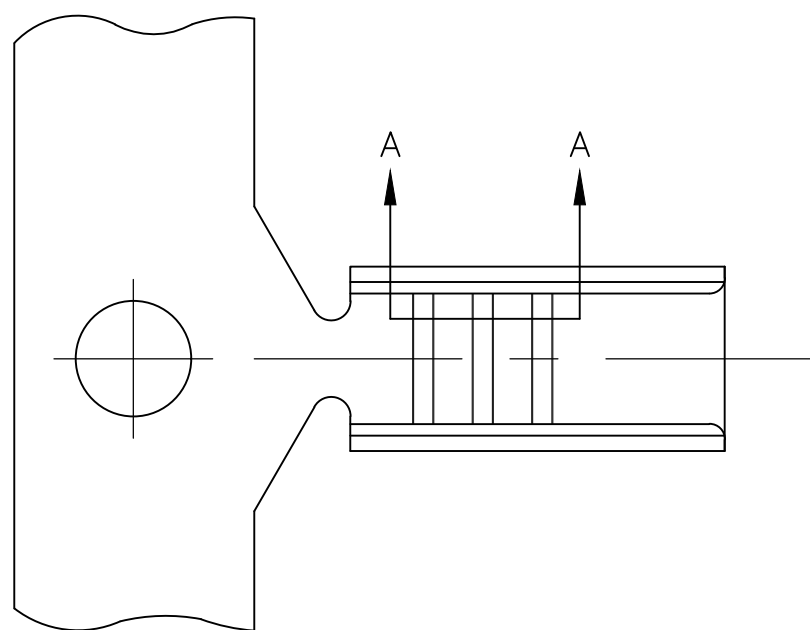

THIS DRAWING IS UNPUBLISHED.

RELEASED FOR PUBLICATION

ALL RIGHTS RESERVED.

© COPYRIGHT - TE Connectivity

REVISIONS

P	LTR	DESCRIPTION	DATE	DWN	APVD
	E2	REVISED PER ECR-12-009678	31JUL2018	BDA	KR

- 1 CONTINUOUS STRIP ON REELS
- 2 P/N 62341-3 SAME AS P/N 62341-1 EXCEPT REVERSE REELED
- 3 CRIMP WIDTH: .070 F
CRIMP HEIGHT: $(\pm.002) = (\text{TOTAL CMA} + 4,000) / 128,000$

SECTION B-B

SECTION A-A
SCALE 20:1

	480-1500 CMA	TIN	2 62341-3
OBSOLETE	480-1500 CMA	NONE	62341-2
	480-1500 CMA	TIN	62341-1
	WIRE RANGE	FINISH	PART NO

THIS DRAWING IS A CONTROLLED DOCUMENT.		DWN RAGHAVENDRA 11OCT2006	STE TE Connectivity			
DIMENSIONS: INCHES		CHK G.D.PORTA				NAME
TOLERANCES UNLESS OTHERWISE SPECIFIED:		APVD G.D.PORTA	-			
0 PLC ± -		PRODUCT SPEC	-			
1 PLC ± -		APPLICATION SPEC	-			
2 PLC ± -		114-2016	SIZE	CAGE CODE	DRAWING NO	RESTRICTED TO
3 PLC ± .015		WEIGHT	A3	00779	C-62341	-
4 PLC ± -		CUSTOMER DRAWING	SCALE	SHEET	REV	
ANGLES ± 1° 0'			10:1	1 OF 1	E2	
MATERIAL BRASS	FINISH SEE TABLE					