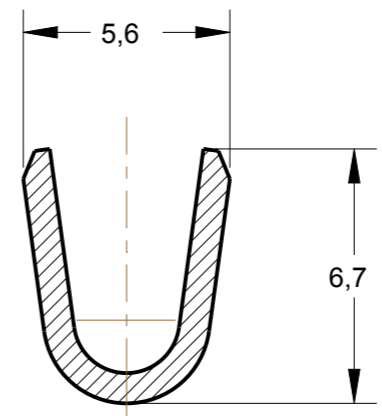

**creo**  
 Creo Parametric 3.0  
 DO NOT REVISE  
 EXCEPT BY CAD

SECTION A-A  
 SCALE 5:1

SECTION B-B  
 SCALE 5:1

PERSPECTIVE VIEW  
 SCALE 3:2

1 - BOBINAR COM PAPEL INTERCALADO  
 - REELING WITH PAPER INTERLEAVE

626037-5  
 626037-6

<b>OBSELETE</b>	PÓS ESTANHADO/ ELECTRO TIN PLATED	MAKE FROM 626037-5	626037-6	1			
	PLAIN	LATÃO / BRASS	626037-5	1			
	PÓS ESTANHADO/ ELECTRO TIN PLATED	<del>LATÃO / BRASS</del>	<del>626037-4</del>	<del>1</del>			
	---	BRONZE FOSFOROSO/PHOSP.BRONZE	626037-3				
	PÓS ESTANHADO/ ELECTRO TIN PLATED	LATÃO / BRASS	626037-2	1			
16,26	14,22	∅ 3,2-5,3mm	4,0-6,0mm <sup>2</sup>	---	LATÃO / BRASS	626037-1	1
IDW	WDW	INSUL.RANGE	WIRE RANGE	FINISH	MATERIAL	PART NO	

THIS DRAWING IS A CONTROLLED DOCUMENT.

DWN 08DEC2013 H.CANTERI  
 CHK 08DEC2013 W.L.STEFANI  
 APVD -

TE Connectivity

**STE**

RING TONGUE

SIZE A3 CAGE CODE 00779 DRAWING NO C-626037 RESTRICTED TO -

MATERIAL SEE TABLE FINISH SEE TABLE WEIGHT -

Customer Drawing SCALE 2:1 SHEET 1 OF 1 REV G6