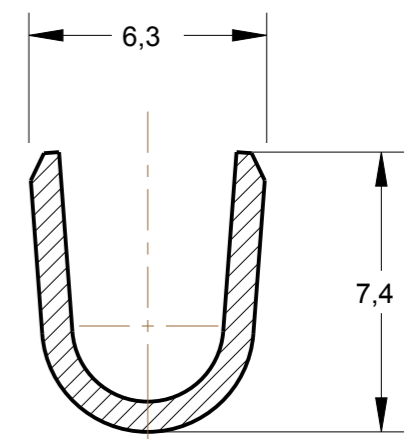

**creo**  
 Creo Parametric 3.0  
 DO NOT REVISE  
 EXCEPT BY CAD

SECTION A-A  
 SCALE 5:1

SECTION B-B  
 SCALE 5:1

PERSPECTIVE VIEW  
 SCALE 3:2

1 - BOBINAR COM PAPEL INTERCALADO  
 - REELING WITH PAPER INTERLEAVE

626037-5  
 626037-6

<b>OBSELETE</b>	PÓS ESTANHADO/ ELECTRO TIN PLATED	MAKE FROM 626037-5	626037-6	1			
	PLAIN	LATÃO / BRASS	626037-5	1			
	PÓS ESTANHADO/ ELECTRO TIN PLATED	<del>LATÃO / BRASS</del>	<del>626037-4</del>	<del>1</del>			
	---	BRONZE FOSFOROSO/PHOSP.BRONZE	626037-3				
	PÓS ESTANHADO/ ELECTRO TIN PLATED	LATÃO / BRASS	626037-2	1			
16,26	14,22	∅ 3,2-5,3mm	4,0-6,0mm <sup>2</sup>	---	LATÃO / BRASS	626037-1	1
IDW	WDW	INSUL.RANGE	WIRE RANGE	FINISH	MATERIAL	PART NO	

THIS DRAWING IS A CONTROLLED DOCUMENT.

DWN 08DEC2013 H.CANTERI  
 CHK 08DEC2013 W.L.STEFANI  
 APVD -

TE Connectivity

**STE**

RING TONGUE

SIZE A3 CAGE CODE 00779 DRAWING NO C-626037 RESTRICTED TO -

MATERIAL SEE TABLE FINISH SEE TABLE WEIGHT -

Customer Drawing SCALE 2:1 SHEET 1 OF 1 REV G6