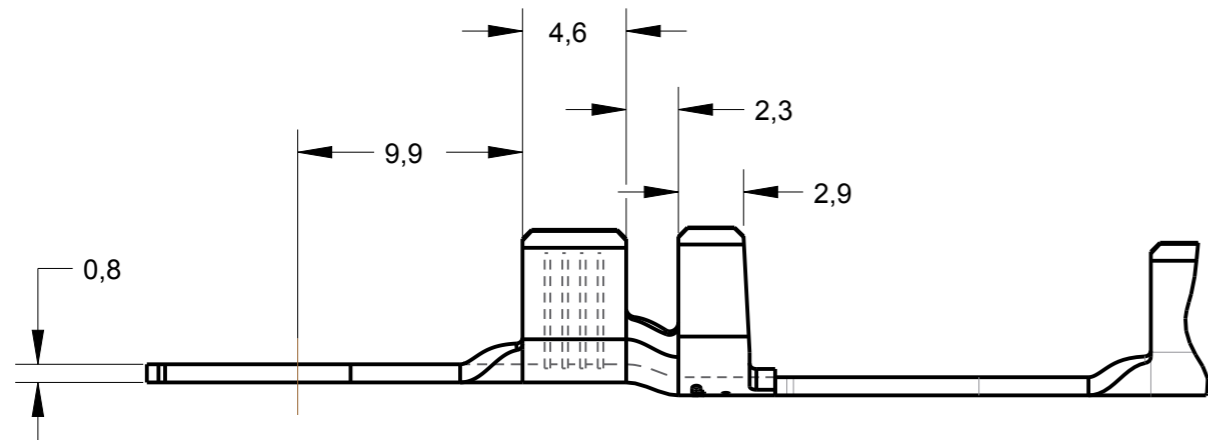

**creo**  
 Creo Parametric 3.0  
 DO NOT REVISE  
 EXCEPT BY CAD

SECTION A-A  
 SCALE 5:1

SECTION B-B  
 SCALE 5:1

PERSPECTIVE VIEW  
 SCALE 3:2

1 - BOBINAR COM PAPEL INTERCALADO  
 - REELING WITH PAPER INTERLEAVE

Customer Drawing SCALE 2:1 SHEET 1 OF 1 REV G6