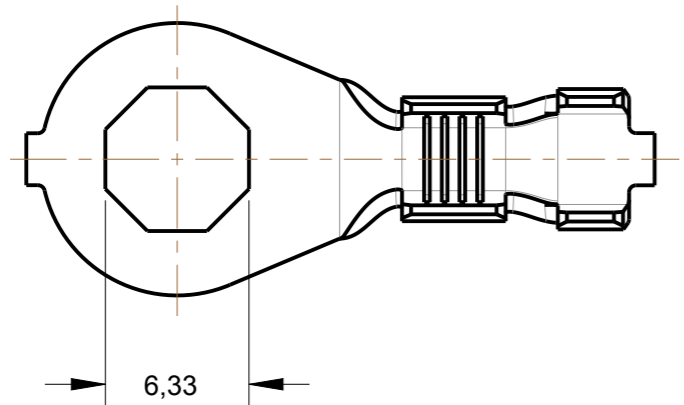

**creo**  
 Creo Parametric 3.0  
 DO NOT REVISE  
 EXCEPT BY CAD

SECTION A-A  
 SCALE 5:1

SECTION B-B  
 SCALE 5:1

PERSPECTIVE VIEW  
 SCALE 3:2

1 - BOBINAR COM PAPEL INTERCALADO  
 - REELING WITH PAPER INTERLEAVE

626037-5  
 626037-6

<b>OBSELETE</b>	PÓS ESTANHADO/ ELECTRO TIN PLATED	MAKE FROM 626037-5	626037-6	1			
	PLAIN	LATÃO / BRASS	626037-5	1			
	PÓS ESTANHADO/ ELECTRO TIN PLATED	<del>LATÃO / BRASS</del>	<del>626037-4</del>	<del>1</del>			
	---	BRONZE FOSFOROSO/PHOSP.BRONZE	626037-3				
	PÓS ESTANHADO/ ELECTRO TIN PLATED	LATÃO / BRASS	626037-2	1			
16,26	14,22	∅ 3,2-5,3mm	4,0-6,0mm <sup>2</sup>	---	LATÃO / BRASS	626037-1	1
IDW	WDW	INSUL.RANGE	WIRE RANGE	FINISH	MATERIAL	PART NO	

THIS DRAWING IS A CONTROLLED DOCUMENT.

DWN 08DEC2013 H.CANTERI  
 CHK 08DEC2013 W.L.STEFANI  
 APVD -

TE Connectivity

**STE**

RING TONGUE

SIZE A3 CAGE CODE 00779 DRAWING NO C-626037 RESTRICTED TO -

MATERIAL SEE TABLE FINISH SEE TABLE WEIGHT -

Customer Drawing SCALE 2:1 SHEET 1 OF 1 REV G6