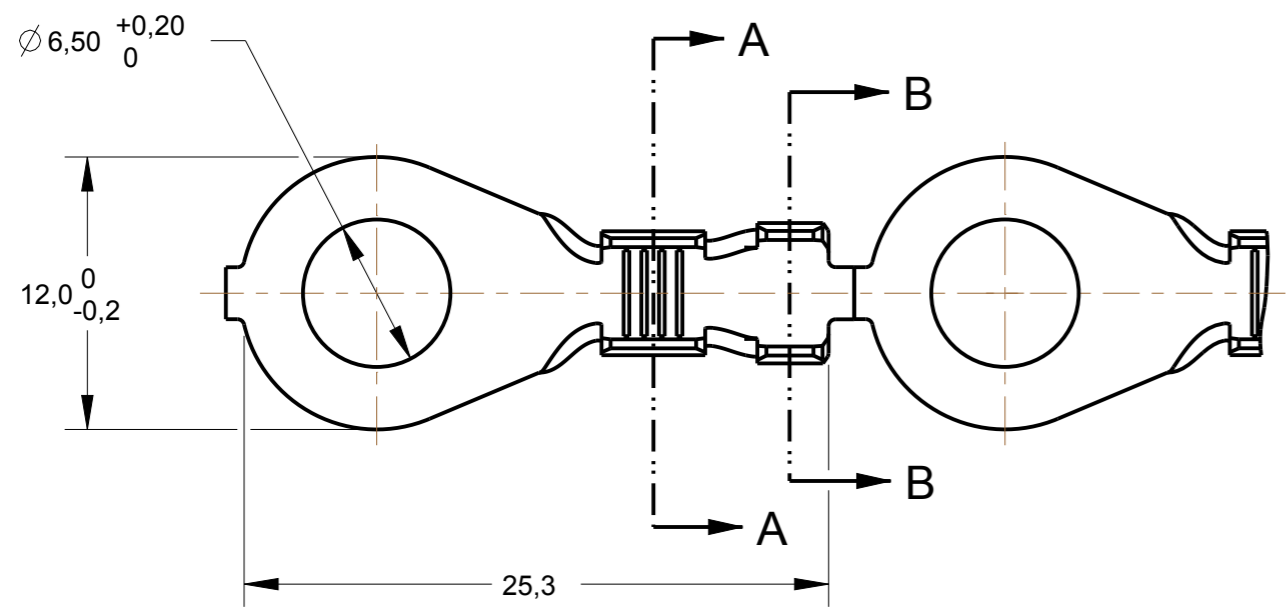

**creo**  
 Creo Parametric 3.0  
 DO NOT REVISE  
 EXCEPT BY CAD

SECTION A-A  
 SCALE 5:1

SECTION B-B  
 SCALE 5:1

PERSPECTIVE VIEW  
 SCALE 3:2

1 - BOBINAR COM PAPEL INTERCALADO  
 - REELING WITH PAPER INTERLEAVE

626037-5  
 626037-6

<b>OBSELETE</b>	PÓS ESTANHADO/ ELECTRO TIN PLATED	MAKE FROM 626037-5	626037-6	1			
	PLAIN	LATÃO / BRASS	626037-5	1			
	PÓS ESTANHADO/ ELECTRO TIN PLATED	<del>LATÃO / BRASS</del>	<del>626037-4</del>	<del>1</del>			
	---	BRONZE FOSFOROSO/PHOSP.BRONZE	626037-3				
	PÓS ESTANHADO/ ELECTRO TIN PLATED	LATÃO / BRASS	626037-2	1			
16,26	14,22	∅ 3,2-5,3mm	4,0-6,0mm <sup>2</sup>	---	LATÃO / BRASS	626037-1	1
IDW	WDW	INSUL.RANGE	WIRE RANGE	FINISH	MATERIAL	PART NO	

THIS DRAWING IS A CONTROLLED DOCUMENT.

DWN 08DEC2013 H.CANTERI  
 CHK 08DEC2013 W.L.STEFANI  
 APVD -

TE Connectivity

**STE**

RING TONGUE

SIZE A3 CAGE CODE 00779 DRAWING NO C-626037 RESTRICTED TO -

MATERIAL SEE TABLE FINISH SEE TABLE WEIGHT -

Customer Drawing SCALE 2:1 SHEET 1 OF 1 REV G6