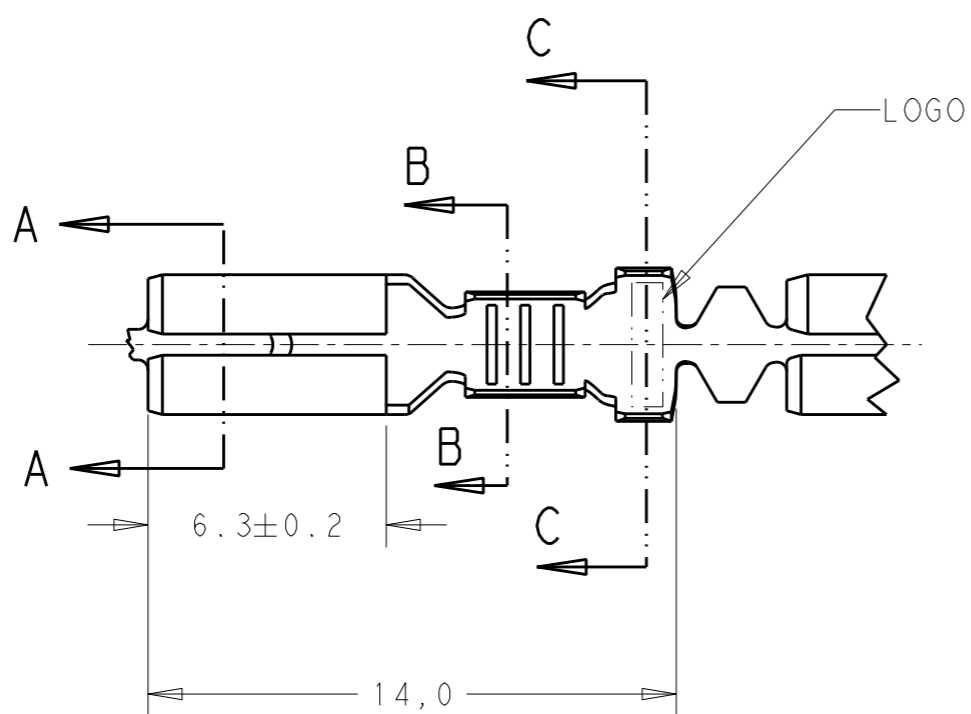

LOC	DIST	REVISIONS				
P	LTR	DESCRIPTION	DATE	DWN	APVD	
AP	-					
	R2	REV. BY ECO-12-013683	26JUL2012	HC	WLS	

626061-2	ESTANHADO/TIN-PLATED	LATÃO/BRASS	626042-2
626061-1	-	LATÃO/BRASS	626042-1
LOOSE PIECE	FINISH	MATERIAL	PART NUMBER

INS. RANGE: 2,03-3,04mm ²	WIRE RANGE: 0,5-1,5 mm ²
-----------------------------------------	----------------------------------------

THIS DRAWING IS A CONTROLLED DOCUMENT.		DWN H.C.CANTERI 24JUL2012	STE TE Connectivity	
		CHK W.L.STEFANI 26JUL2012		
DIMENSIONS: mm	TOLERANCES UNLESS OTHERWISE SPECIFIED:	APVD -	NAME .110 SERIES FASTON RECEPTACLE	
	0 PLC ±- 1 PLC ±0,3 2 PLC ±- 3 PLC ±- 4 PLC ±- ANGLES ±-	PRODUCT SPEC 108-37014	RESTRICTED TO	
MATERIAL -	FINISH -	APPLICATION SPEC 114-2036	SIZE A3	CAGE CODE 00779
		WEIGHT -	DRAWING NO C-626042	
		CUSTOMER DRAWING	SCALE 5:1	SHEET 1 OF 1
				REV R2