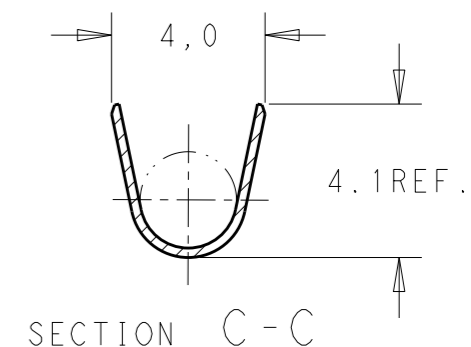

LOC	DIST	REVISIONS				
P	LTR	DESCRIPTION	DATE	DWN	APVD	
AP	-					
	R2	REV. BY ECO-12-013683	26JUL2012	HC	WLS	

626061-2	ESTANHADO/TIN-PLATED	LATÃO/BRASS	626042-2
626061-1	-	LATÃO/BRASS	626042-1
LOOSE PIECE	FINISH	MATERIAL	PART NUMBER

INS. RANGE: 2,03-3,04mm ²	WIRE RANGE: 0,5-1,5 mm ²
-----------------------------------------	----------------------------------------

THIS DRAWING IS A CONTROLLED DOCUMENT.		DWN H.C.CANTERI 24JUL2012	STE TE Connectivity	
		CHK W.L.STEFANI 26JUL2012		
DIMENSIONS: mm	TOLERANCES UNLESS OTHERWISE SPECIFIED:	APVD -	NAME .110 SERIES FASTON RECEPTACLE	
	0 PLC ±- 1 PLC ±0,3 2 PLC ±- 3 PLC ±- 4 PLC ±- ANGLES ±-	PRODUCT SPEC 108-37014	RESTRICTED TO	
MATERIAL -	FINISH -	APPLICATION SPEC 114-2036	SIZE A3	CAGE CODE 00779
		WEIGHT -	DRAWING NO C-626042	
		CUSTOMER DRAWING	SCALE 5:1	SHEET 1 OF 1
				REV R2