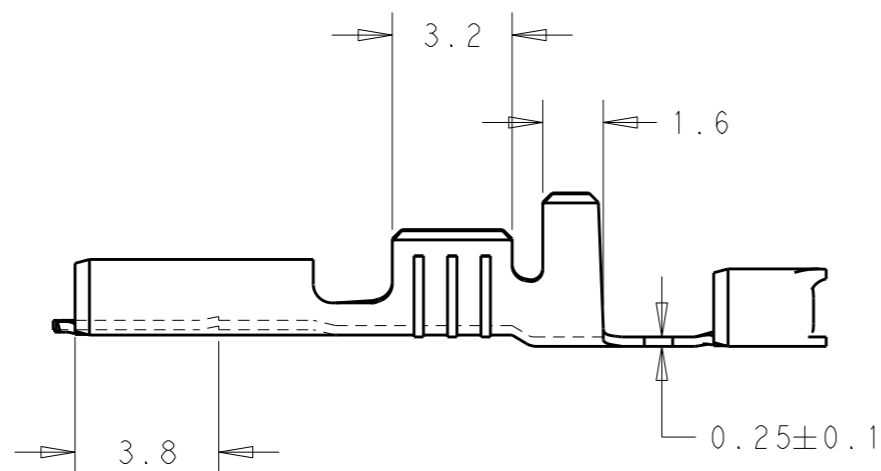

LOC	DIST	REVISIONS				
P	LTR	DESCRIPTION	DATE	DWN	APVD	
AP	-					
	R2	REV. BY ECO-12-013683	26JUL2012	HC	WLS	

626061-2	ESTANHADO/TIN-PLATED	LATÃO/BRASS	626042-2
626061-1	-	LATÃO/BRASS	626042-1
LOOSE PIECE	FINISH	MATERIAL	PART NUMBER

INS. RANGE: 2,03-3,04mm ²	WIRE RANGE: 0,5-1,5 mm ²
-----------------------------------------	----------------------------------------

THIS DRAWING IS A CONTROLLED DOCUMENT.		DWN H.C.CANTERI 24JUL2012	STE TE Connectivity	
		CHK W.L.STEFANI 26JUL2012		
DIMENSIONS: mm	TOLERANCES UNLESS OTHERWISE SPECIFIED:	APVD -	NAME .110 SERIES FASTON RECEPTACLE	
	0 PLC ±- 1 PLC ±0,3 2 PLC ±- 3 PLC ±- 4 PLC ±- ANGLES ±-	PRODUCT SPEC 108-37014	RESTRICTED TO	
MATERIAL -	FINISH -	APPLICATION SPEC 114-2036	SIZE A3	CAGE CODE 00779
		WEIGHT -	DRAWING NO C-626042	
		CUSTOMER DRAWING	SCALE 5:1	SHEET 1 OF 1
				REV R2