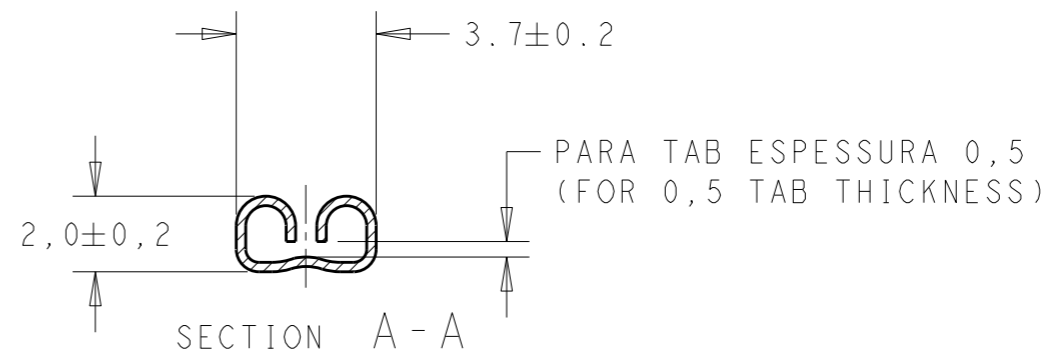

LOC	DIST	REVISIONS				
P	LTR	DESCRIPTION	DATE	DWN	APVD	
AP	-					
	R2	REV. BY ECO-12-013683	26JUL2012	HC	WLS	

626061-2	ESTANHADO/TIN-PLATED	LATÃO/BRASS	626042-2
626061-1	-	LATÃO/BRASS	626042-1
LOOSE PIECE	FINISH	MATERIAL	PART NUMBER

INS. RANGE: 2,03-3,04mm²	WIRE RANGE: 0,5-1,5 mm²

THIS DRAWING IS A CONTROLLED DOCUMENT.		DWN H.C.CANTERI 24JUL2012	STE TE Connectivity	
		CHK W.L.STEFANI 26JUL2012		
DIMENSIONS: mm	TOLERANCES UNLESS OTHERWISE SPECIFIED:	APVD -	NAME .110 SERIES FASTON RECEPTACLE	
	0 PLC ±- 1 PLC ±0,3 2 PLC ±- 3 PLC ±- 4 PLC ±- ANGLES ±-	PRODUCT SPEC 108-37014	RESTRICTED TO	
MATERIAL -	FINISH -	APPLICATION SPEC 114-2036	SIZE A3	CAGE CODE 00779
		WEIGHT -	DRAWING NO C-626042	
		CUSTOMER DRAWING	SCALE 5:1	SHEET 1 OF 1
				REV R2