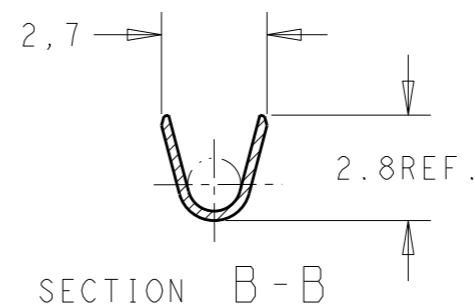

LOC	DIST	REVISIONS				
P	LTR	DESCRIPTION	DATE	DWN	APVD	
AP	-					
	R2	REV. BY ECO-12-013683	26JUL2012	HC	WLS	

626061-2	ESTANHADO/TIN-PLATED	LATÃO/BRASS	626042-2
626061-1	-	LATÃO/BRASS	626042-1
LOOSE PIECE	FINISH	MATERIAL	PART NUMBER

INS. RANGE: 2,03-3,04mm²	WIRE RANGE: 0,5-1,5 mm²

THIS DRAWING IS A CONTROLLED DOCUMENT.		DWN H.C.CANTERI 24JUL2012	STE TE Connectivity	
		CHK W.L.STEFANI 26JUL2012		
DIMENSIONS: mm	TOLERANCES UNLESS OTHERWISE SPECIFIED:	APVD -	NAME .110 SERIES FASTON RECEPTACLE	
	0 PLC ±- 1 PLC ±0,3 2 PLC ±- 3 PLC ±- 4 PLC ±- ANGLES ±-	PRODUCT SPEC 108-37014	RESTRICTED TO	
MATERIAL -	FINISH -	APPLICATION SPEC 114-2036	SIZE A3	CAGE CODE 00779
		WEIGHT -	DRAWING NO C-626042	
		CUSTOMER DRAWING	SCALE 5:1	SHEET 1 OF 1
				REV R2