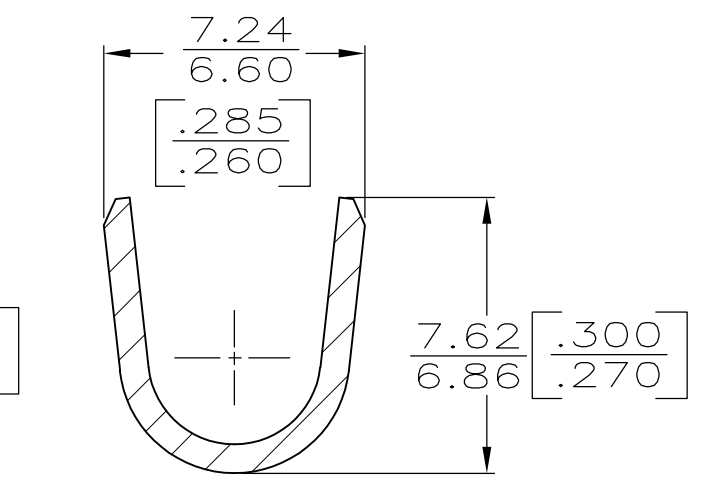

1. CONTINUOUS STRIP ON REEL.

SECTION A-A

SECTION B-B

3.81-5.33 [.150-.210] DIA	12-10 AWG	62691-2
INSULATION RANGE	WIRE RANGE	PART NUMBER

THIS DRAWING IS A CONTROLLED DOCUMENT.		DWN PHILLIP M FORTNEY 29JAN1999	Tyco Electronics Corporation Harrisburg, PA 17105-3608	
DIMENSIONS: mm [INCHES]	TOLERANCES UNLESS OTHERWISE SPECIFIED:	CHK JEFF R RUTH 29JAN1999	NAME	
	0 PLC ± -	APVD JEREMY DUNCAN 29JAN1999	RING	
	1 PLC ± -	PRODUCT SPEC	-	
	2 PLC ± 0.38 [.015]	APPLICATION SPEC	SIZE	CAGE CODE
	3 PLC ± -		A3	00779
	4 PLC ± -		DRAWING NO	C-62691
	ANGLES ± -		RESTRICTED TO	-
MATERIAL	FINISH	WEIGHT	CUSTOMER DRAWING	
081 BRASS	TIN	-	SCALE	5:1
			SHEET	1 OF 1
			REV	H