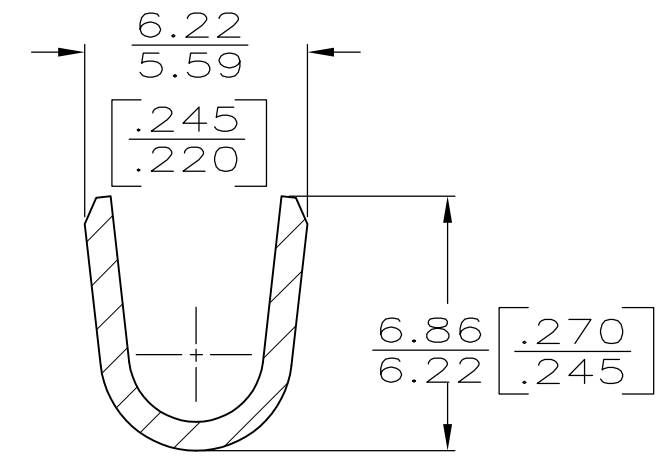

1. CONTINUOUS STRIP ON REEL.

SECTION A-A

SECTION B-B

3.81-5.33 [.150-.210] DIA	12-10 AWG	62691-2
INSULATION RANGE	WIRE RANGE	PART NUMBER

THIS DRAWING IS A CONTROLLED DOCUMENT.		DWN PHILLIP M FORTNEY 29JAN1999	Tyco Electronics Corporation Harrisburg, PA 17105-3608	
DIMENSIONS: mm [INCHES]	TOLERANCES UNLESS OTHERWISE SPECIFIED:	CHK JEFF R RUTH 29JAN1999	NAME	
	0 PLC ± -	APVD JEREMY DUNCAN 29JAN1999	RING	
	1 PLC ± -	PRODUCT SPEC	-	
	2 PLC ± 0.38 [.015]	APPLICATION SPEC	SIZE	CAGE CODE
	3 PLC ± -		A3	00779
	4 PLC ± -		DRAWING NO	C-62691
	ANGLES ± -		RESTRICTED TO	-
MATERIAL	FINISH	WEIGHT	CUSTOMER DRAWING	
081 BRASS	TIN	-	SCALE	5:1
			SHEET	1 OF 1
			REV	H