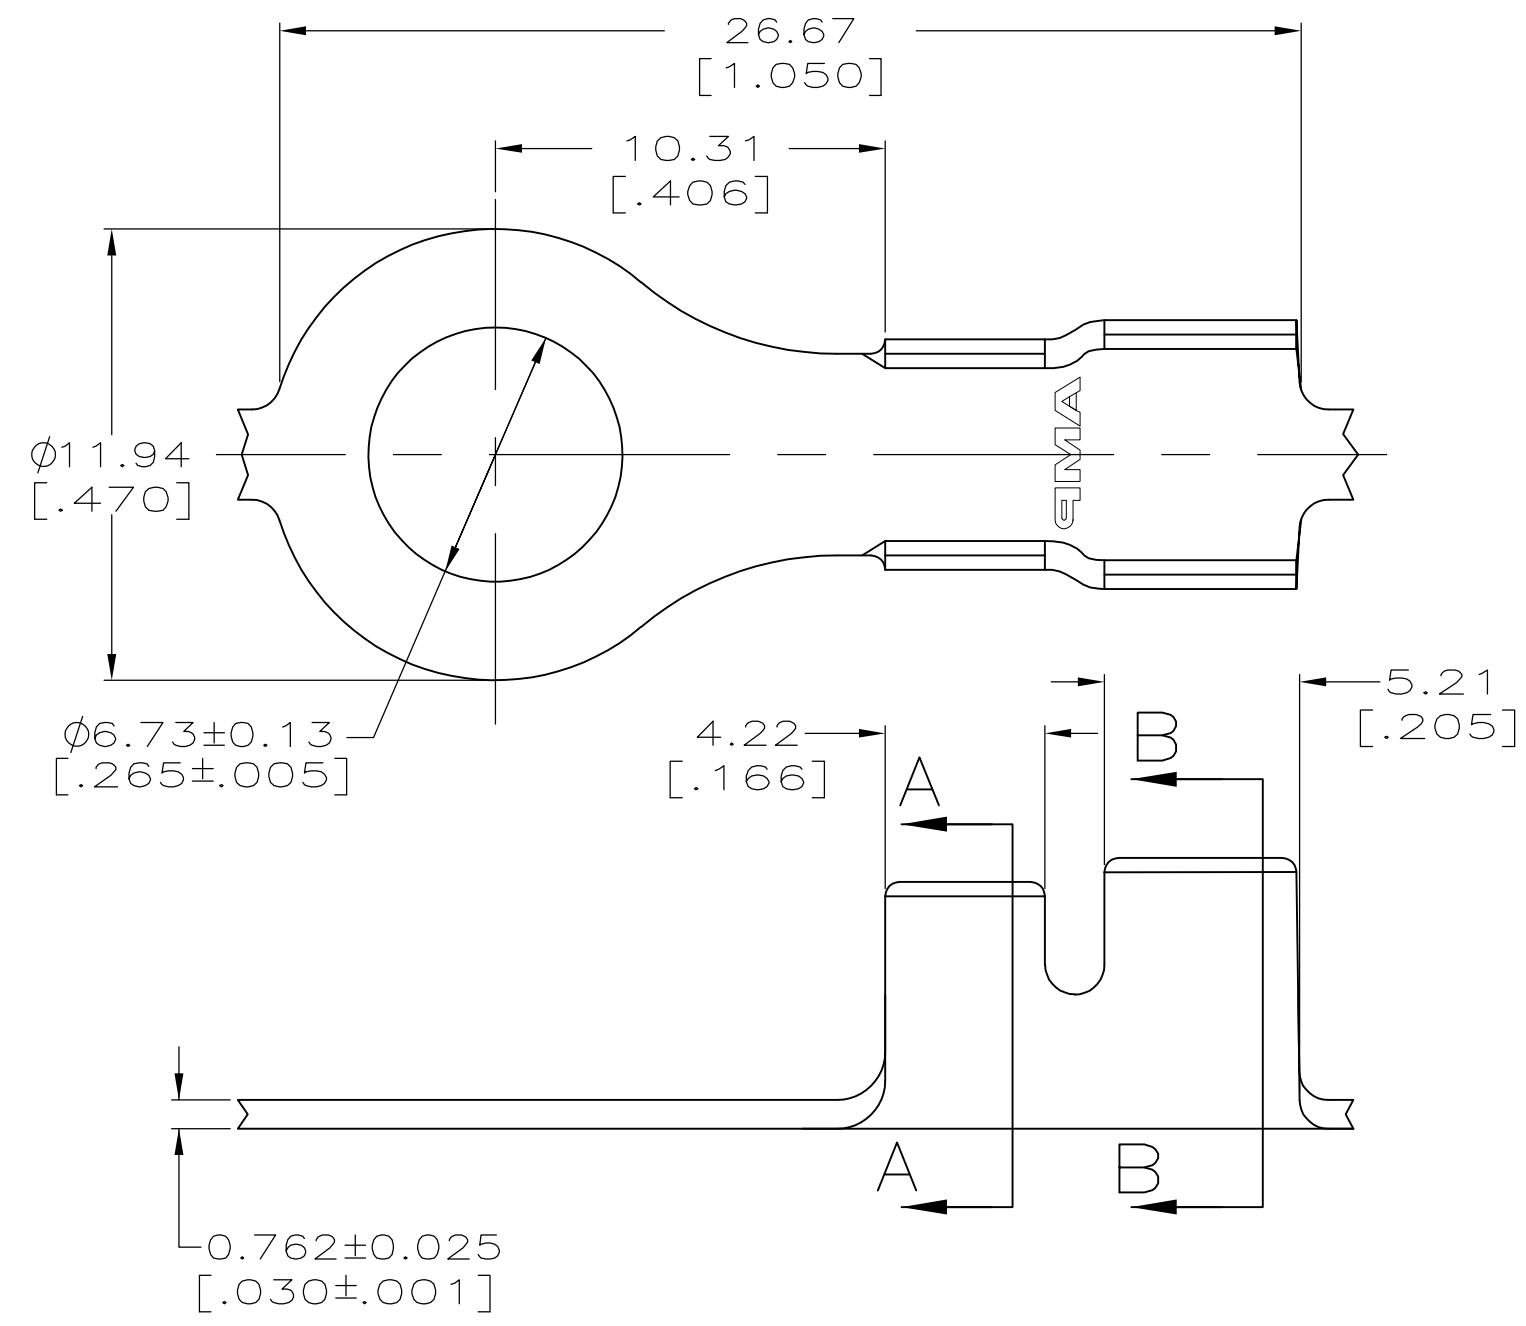

1. CONTINUOUS STRIP ON REEL.

SECTION A-A

SECTION B-B

3.81-5.33 [.150-.210] DIA	12-10 AWG	62691-2
INSULATION RANGE	WIRE RANGE	PART NUMBER

THIS DRAWING IS A CONTROLLED DOCUMENT.		DWN PHILLIP M FORTNEY 29JAN1999	Tyco Electronics Corporation Harrisburg, PA 17105-3608	
DIMENSIONS: mm [INCHES]	TOLERANCES UNLESS OTHERWISE SPECIFIED:	CHK JEFF R RUTH 29JAN1999	NAME	
	0 PLC ± -	APVD JEREMY DUNCAN 29JAN1999	RING	
	1 PLC ± -	PRODUCT SPEC	-	
	2 PLC ± 0.38 [.015]	APPLICATION SPEC	SIZE	CAGE CODE
	3 PLC ± -		A3	00779
	4 PLC ± -		DRAWING NO	C-62691
	ANGLES ± -		RESTRICTED TO	-
MATERIAL	FINISH	WEIGHT	CUSTOMER DRAWING	
081 BRASS	TIN	-	SCALE	5:1
			SHEET	1 OF 1
			REV	H