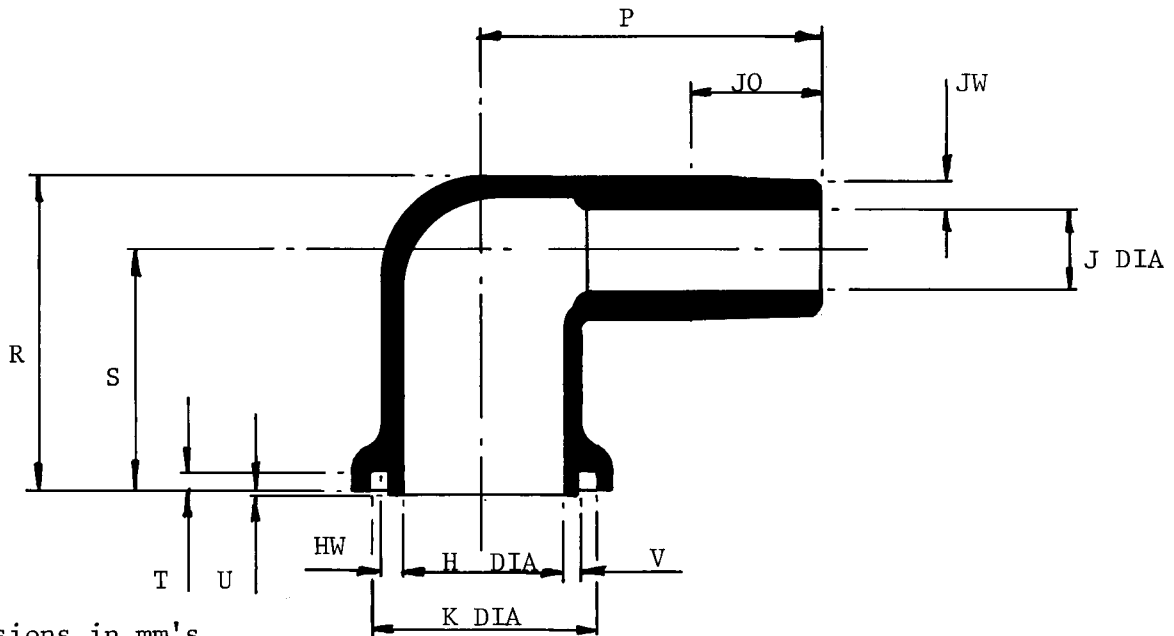

a) Part as supplied

b) Part after unrestricted recovery

Dimensions in mm's

Part No	Cust Ref	H	J		K	P	R	S	T	U	V	JO	HW	JW
		ref b	min a	max b	ref b	+10% -b	+10% -b	+10% -b	+10% -b	+10% -b	+10% -b	+10% -b	+20% -b	+20% -b
222W203	(J103)	18.8	16	8.0	26	40	36.3	30	3.0	1.0	1.5	15	2.0	2.0
222W213	(J101)	22.8	20	10.0	30	45	41.5	33	3.0	1.0	1.5	17	2.0	3.3
222W223	(J104)	26.8	24	15.0	34	55	36.3	25	3.0	1.0	1.5	30	2.0	3.7
222W234	(J102)	32.8	30	19.0	40	40	41.2	28	3.0	1.0	1.5	12	2.0	3.6

MATERIAL DASH NUMBER	MATERIAL DESCRIPTION	COATING SLASH NUMBER
-3	POLYOLEFIN, SEMI-RIGID	/42, /86
-4	POLYOLEFIN, FLEXIBLE	/42, /86
-25	ELASTOMER, FLUID RESISTANT	/86, /225

AS SUPPLIED DIMENSIONS ARE FOR UNCOATED PARTS,
WHEN COATING IS ADDED, ENTRY DIAMETERS WILL REDUCE BY 1.5mm MAX.