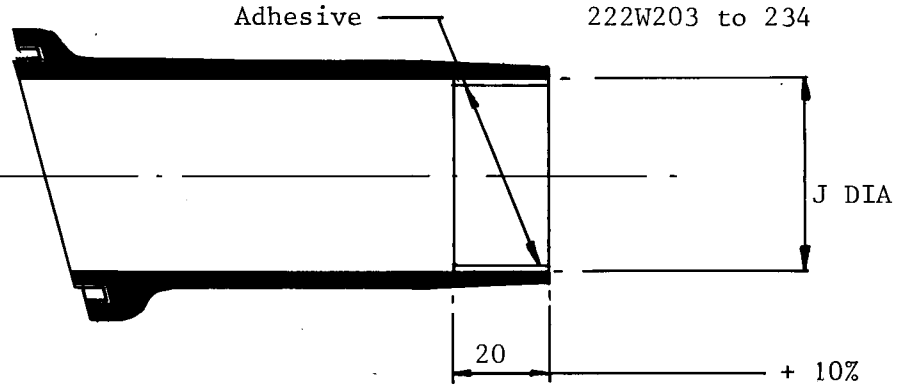

a) Part as supplied

b) Part after unrestricted recovery

Dimensions in mm's

Part No	Cust Ref	H	J		K	P	R	S	T	U	V	JO	HW	JW
		ref b	min a	max b	ref b	+10% -b	+10% -b	+10% -b	+10% -b	+10% -b	+10% -b	+10% -b	+20% -b	+20% -b
222W203	(J103)	18.8	16	8.0	26	40	36.3	30	3.0	1.0	1.5	15	2.0	2.0
222W213	(J101)	22.8	20	10.0	30	45	41.5	33	3.0	1.0	1.5	17	2.0	3.3
222W223	(J104)	26.8	24	15.0	34	55	36.3	25	3.0	1.0	1.5	30	2.0	3.7
222W234	(J102)	32.8	30	19.0	40	40	41.2	28	3.0	1.0	1.5	12	2.0	3.6

MATERIAL DASH NUMBER	MATERIAL DESCRIPTION	COATING SLASH NUMBER
-3	POLYOLEFIN, SEMI-RIGID	/42, /86
-4	POLYOLEFIN, FLEXIBLE	/42, /86
-25	ELASTOMER, FLUID RESISTANT	/86, /225

AS SUPPLIED DIMENSIONS ARE FOR UNCOATED PARTS,
WHEN COATING IS ADDED, ENTRY DIAMETERS WILL REDUCE BY 1.5mm MAX.