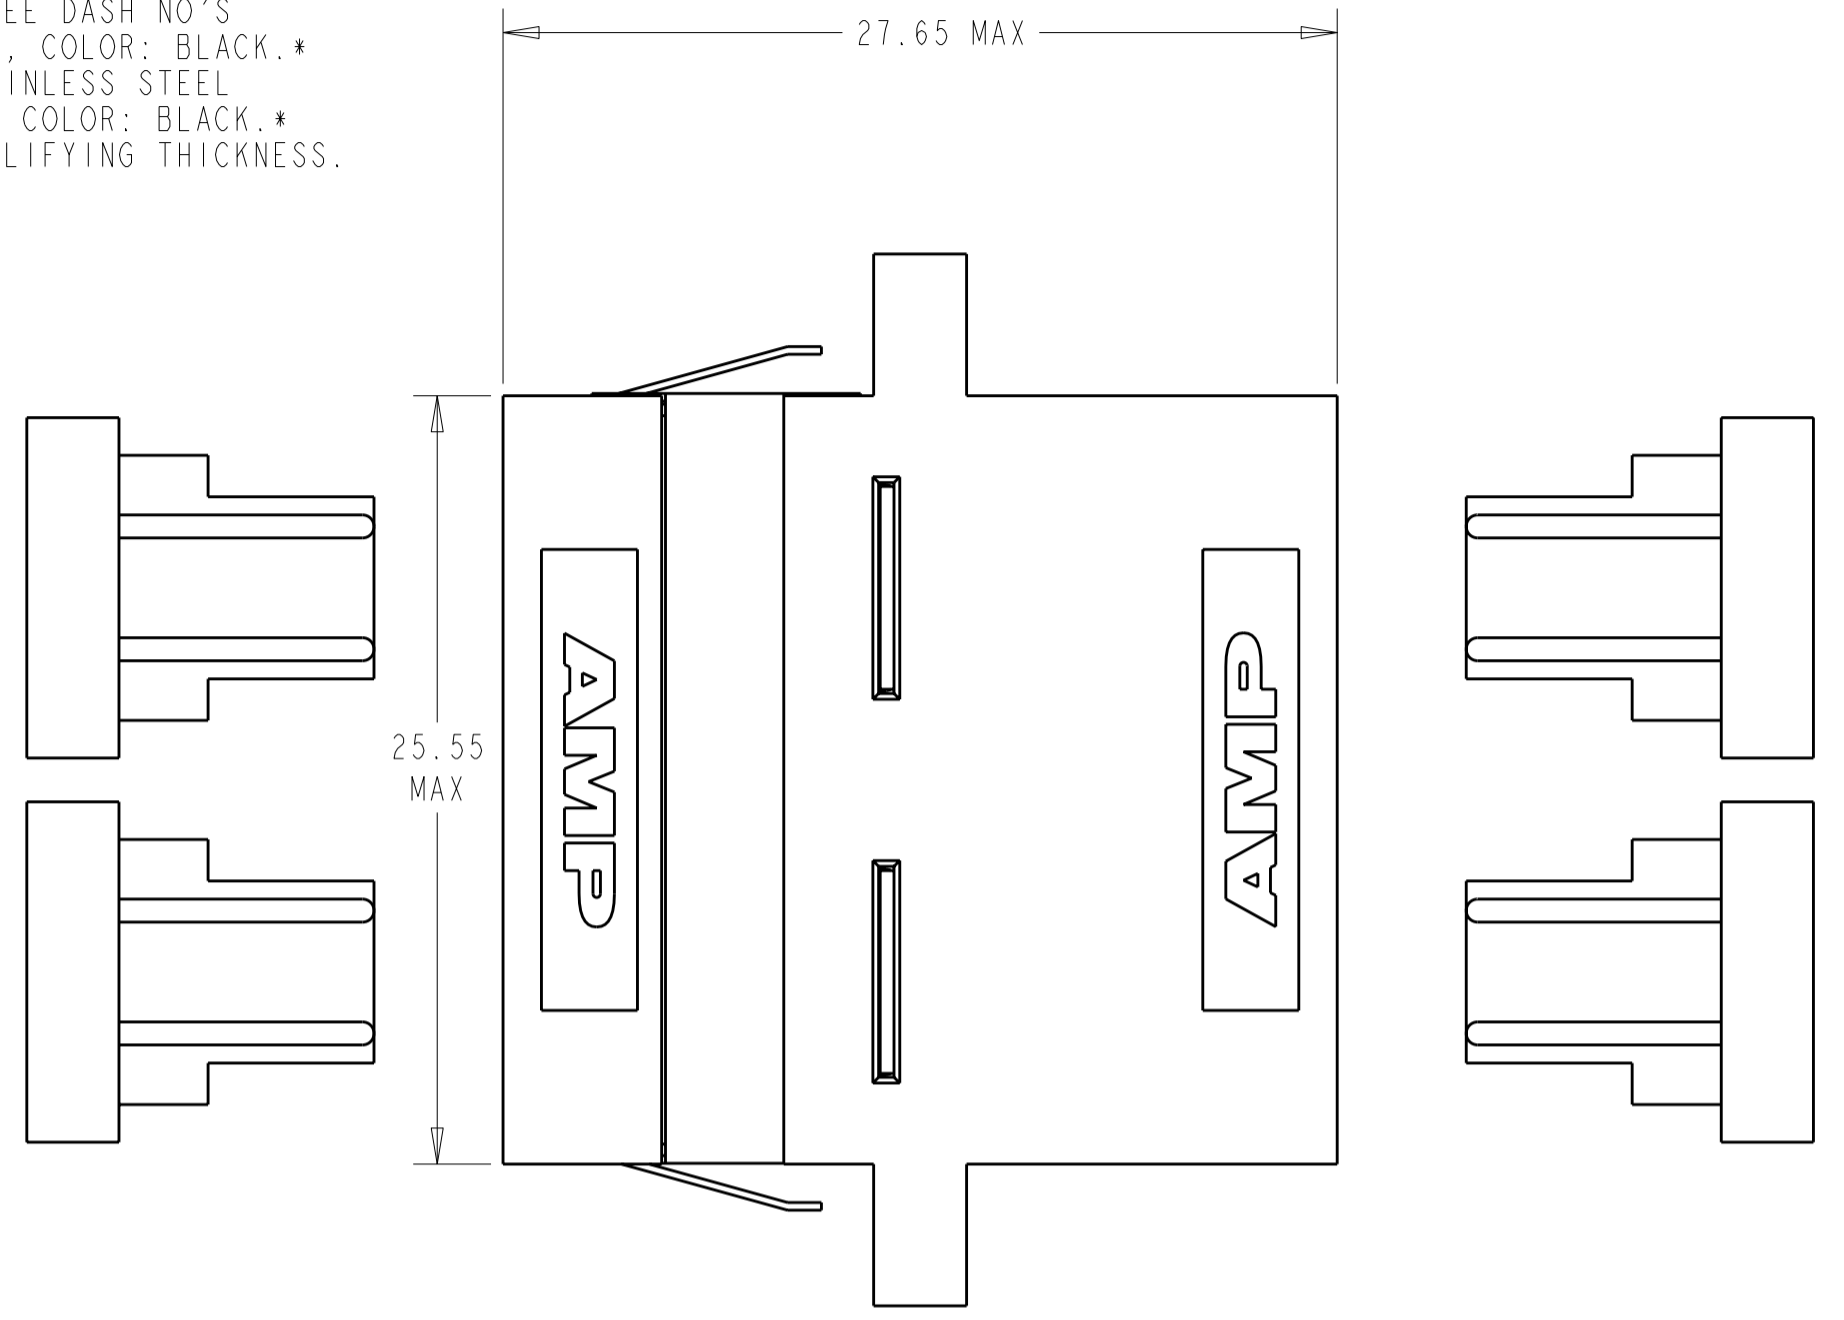

1 MATERIAL:  
 HOUSING: ZINC DIECAST, NICKEL PLATED  
 ALIGNMENT SLEEVE: SEE DASH NO'S  
 PROTECTIVE CAP: TPE, COLOR: BLACK.\*  
 RETENTION CLIP: STAINLESS STEEL  
 RETAINER: PEI-GF30, COLOR: BLACK.\*  
 \*UL94 V-0 RATED AT QUALIFYING THICKNESS.

2 BULK PACKAGE.  
 3 BLUE DUST COVERS

SUGGESTED PANEL CUTOUT  
 MAX. PANEL THICKNESS 1.7

3	2	CERAMIC	6278049-5
2	2	CERAMIC	6278049-4
		CERAMIC	6278049-3
		METAL	6278049-1
		ALIGNMENT SLEEVE	PART NO

DIMENSIONS:		TOLERANCES UNLESS OTHERWISE SPECIFIED:		DWN		AMP Incorporated	
mm		0 PLC	±	B. BRIGGS	16MAY2005	Harrisburg, PA 17105-3608	
		1 PLC	±0.1	CHK	S. MILLER	NAME	
		2 PLC	±0.05	APVD	S. BUCHTER	ASSEMBLY, DUPLEX RECEPTACLE. SC/SC	
		3 PLC	±	PRODUCT SPEC		DIECAST HOUSING	
		4 PLC	±	APPLICATION SPEC		SIZE	CAGE CODE
		ANGLES	±	WEIGHT		A2	00779
		FINISH	-	CUSTOMER DRAWING		DRAWING NO	RESTRICTED TO
						6278049	-
						SCALE	SHEET
						4:1	OF
							REV
							A