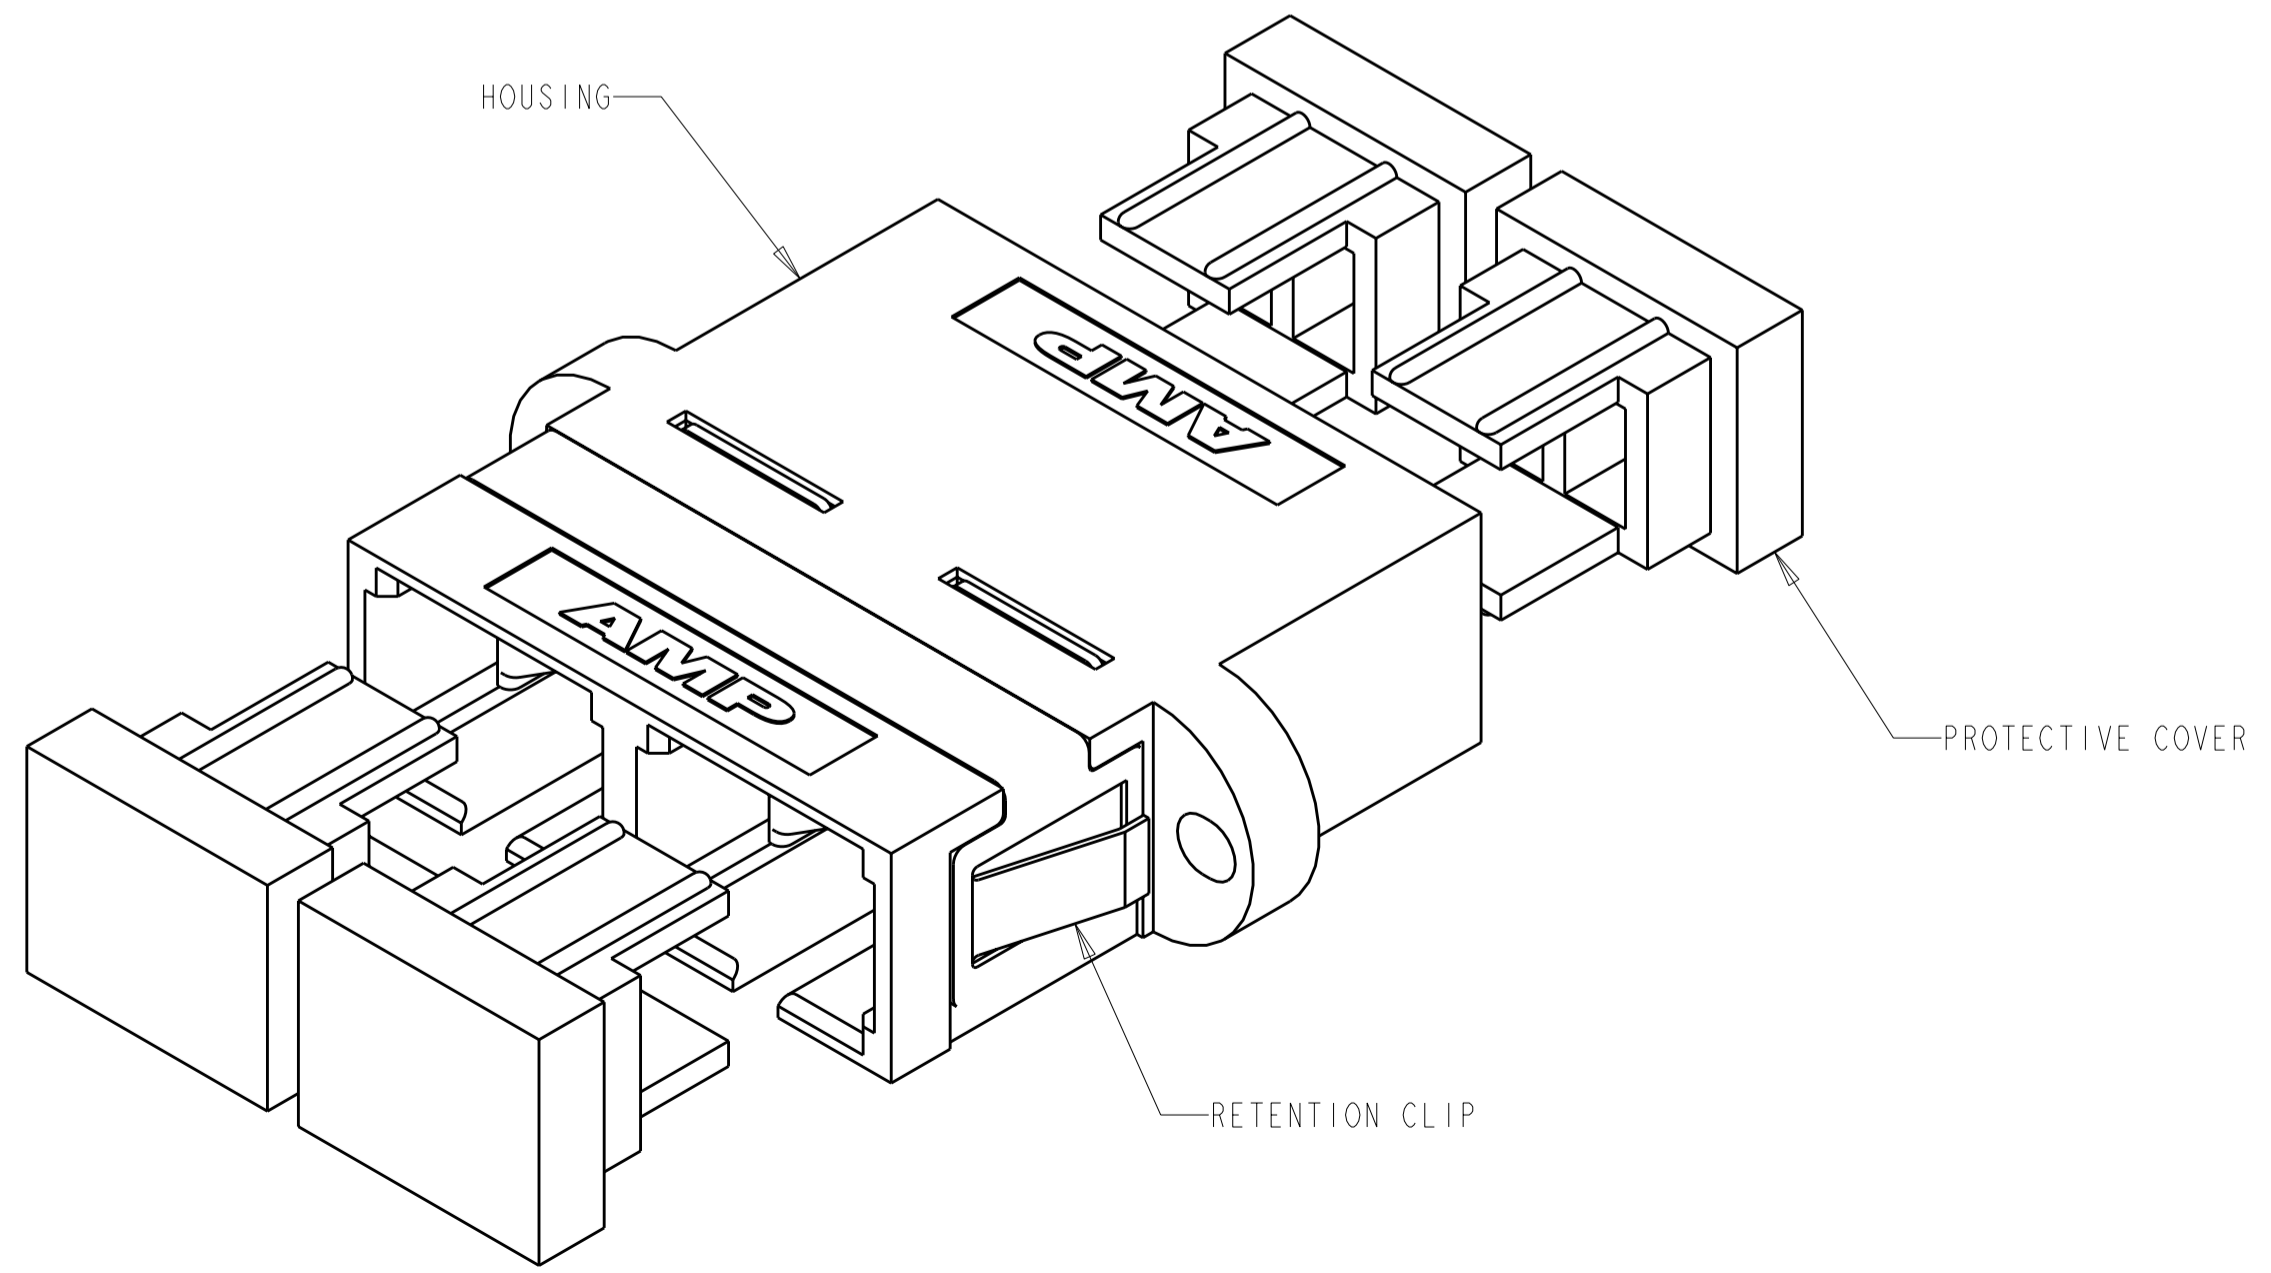

1 MATERIAL:  
 HOUSING: ZINC DIECAST, NICKEL PLATED  
 ALIGNMENT SLEEVE: SEE DASH NO'S  
 PROTECTIVE CAP: TPE, COLOR: BLACK.\*  
 RETENTION CLIP: STAINLESS STEEL  
 RETAINER: PEI-GF30, COLOR: BLACK.\*  
 \*UL94 V-0 RATED AT QUALIFYING THICKNESS.

2 BULK PACKAGE.  
 3 BLUE DUST COVERS

SUGGESTED PANEL CUTOUT  
 MAX. PANEL THICKNESS 1.7

3	2	CERAMIC	6278049-5
2	2	CERAMIC	6278049-4
		CERAMIC	6278049-3
		METAL	6278049-1
		ALIGNMENT SLEEVE	PART NO

DIMENSIONS:		TOLERANCES UNLESS OTHERWISE SPECIFIED:		DWN		AMP Incorporated	
mm		0 PLC	±	B. BRIGGS	16MAY2005	Harrisburg, PA 17105-3608	
		1 PLC	±0.1	CHK	S. MILLER	NAME	
		2 PLC	±0.05	APVD	S. BUCHTER	ASSEMBLY, DUPLEX RECEPTACLE. SC/SC	
		3 PLC	±	PRODUCT SPEC		DIECAST HOUSING	
		4 PLC	±	APPLICATION SPEC		SIZE	CAGE CODE
		ANGLES	±	WEIGHT		A2	00779
		FINISH	-	CUSTOMER DRAWING		DRAWING NO	RESTRICTED TO
						6278049	-
						SCALE	SHEET
						4:1	OF
							REV
							A