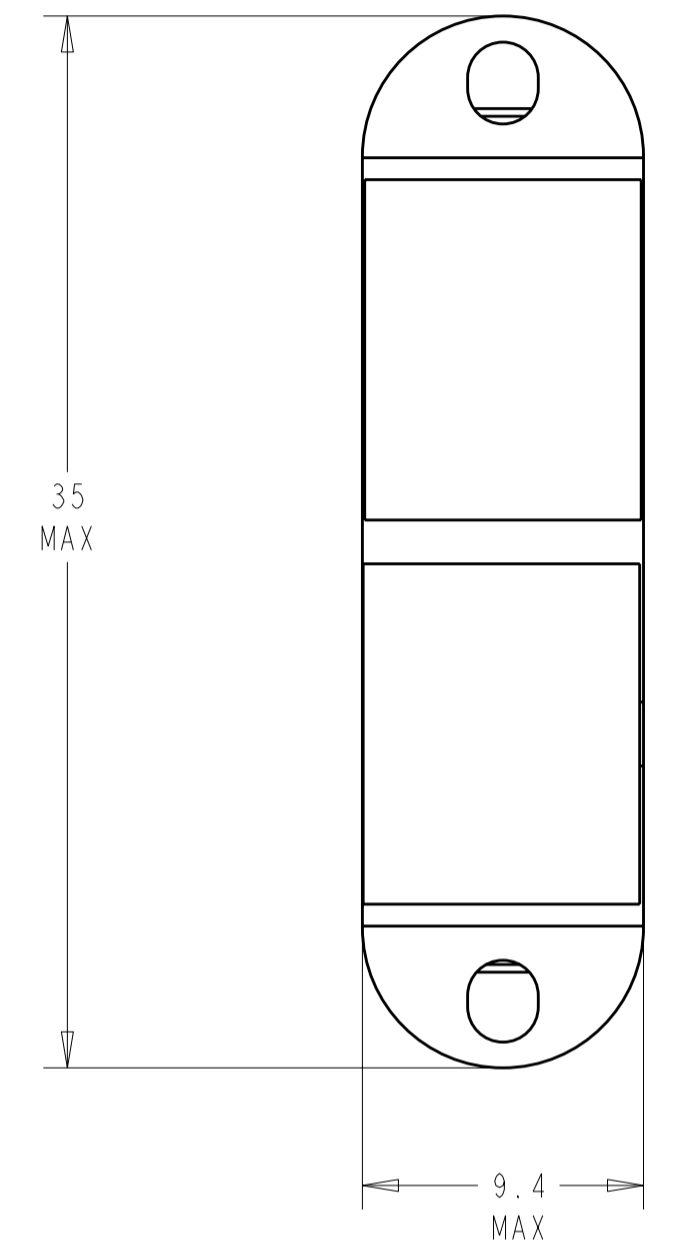

1 MATERIAL:  
 HOUSING: ZINC DIECAST, NICKEL PLATED  
 ALIGNMENT SLEEVE: SEE DASH NO'S  
 PROTECTIVE CAP: TPE, COLOR: BLACK.\*  
 RETENTION CLIP: STAINLESS STEEL  
 RETAINER: PEI-GF30, COLOR: BLACK.\*  
 \*UL94 V-0 RATED AT QUALIFYING THICKNESS.

2 BULK PACKAGE.  
 3 BLUE DUST COVERS

SUGGESTED PANEL CUTOUT  
 MAX. PANEL THICKNESS 1.7

3	2	CERAMIC	6278049-5
2	2	CERAMIC	6278049-4
		CERAMIC	6278049-3
		METAL	6278049-1
		ALIGNMENT SLEEVE	PART NO

DIMENSIONS:		TOLERANCES UNLESS OTHERWISE SPECIFIED:		DWN		AMP Incorporated	
mm		0 PLC	±	B. BRIGGS	16MAY2005	Harrisburg, PA 17105-3608	
		1 PLC	±0.1	CHK	S. MILLER	NAME	
		2 PLC	±0.05	APVD	S. BUCHTER	ASSEMBLY, DUPLEX RECEPTACLE. SC/SC	
		3 PLC	±	PRODUCT SPEC		DIECAST HOUSING	
		4 PLC	±	APPLICATION SPEC		SIZE	CAGE CODE
		ANGLES	±	WEIGHT		A2	00779
		FINISH	-	CUSTOMER DRAWING		DRAWING NO	RESTRICTED TO
						6278049	-
						SCALE	SHEET
						4:1	OF
							REV
							A