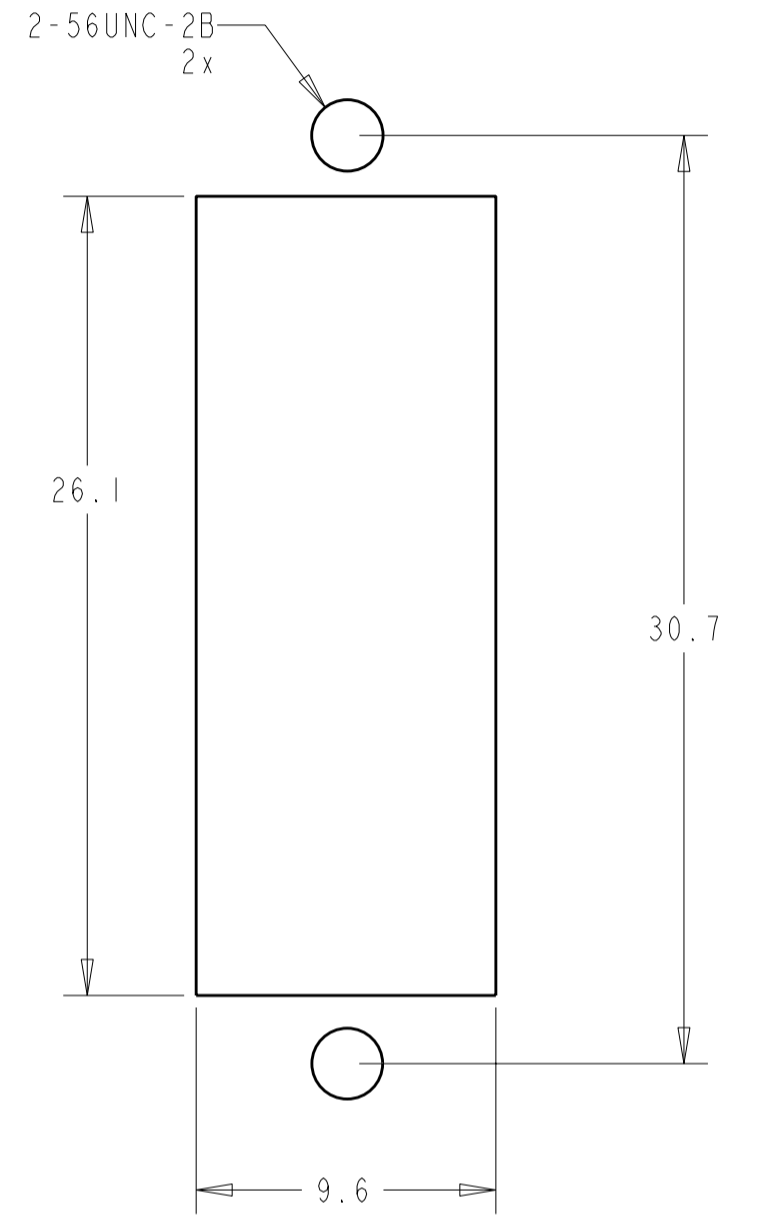

1 MATERIAL:  
 HOUSING: ZINC DIECAST, NICKEL PLATED  
 ALIGNMENT SLEEVE: SEE DASH NO'S  
 PROTECTIVE CAP: TPE, COLOR: BLACK.\*  
 RETENTION CLIP: STAINLESS STEEL  
 RETAINER: PEI-GF30, COLOR: BLACK.\*  
 \*UL94 V-0 RATED AT QUALIFYING THICKNESS.

2 BULK PACKAGE.  
 3 BLUE DUST COVERS

SUGGESTED PANEL CUTOUT  
 MAX. PANEL THICKNESS 1.7

3	2	CERAMIC	6278049-5
2	2	CERAMIC	6278049-4
		CERAMIC	6278049-3
		METAL	6278049-1
		ALIGNMENT SLEEVE	PART NO

DIMENSIONS:		TOLERANCES UNLESS OTHERWISE SPECIFIED:		DWN		AMP Incorporated	
mm		0 PLC	±	B. BRIGGS	16MAY2005	Harrisburg, PA 17105-3608	
		1 PLC	±0.1	CHK	S. MILLER	NAME	
		2 PLC	±0.05	APVD	S. BUCHTER	ASSEMBLY, DUPLEX RECEPTACLE. SC/SC	
		3 PLC	±	PRODUCT SPEC		DIECAST HOUSING	
		4 PLC	±	APPLICATION SPEC		SIZE	CAGE CODE
		ANGLES	±	WEIGHT		A2	00779
		FINISH	-	CUSTOMER DRAWING		DRAWING NO	RESTRICTED TO
						6278049	-
						SCALE	SHEET
						4:1	OF
							REV
							A