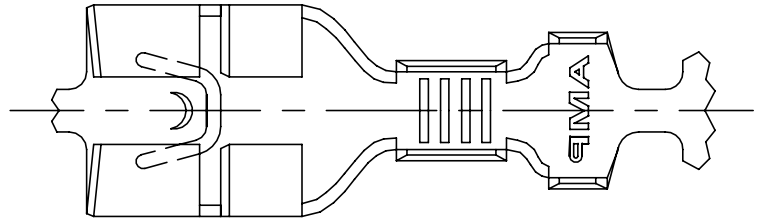

THIS DRAWING IS UNPUBLISHED. RELEASED FOR PUBLICATION
 © COPYRIGHT - By - ALL RIGHTS RESERVED.

REVISIONS					
P	LTR	DESCRIPTION	DATE	OWN	APPD
R1		REVISED PER ECR-20-009164	14AUG2020	MK	DH

- 1 CONTINUOUS STRIP ON REELS
- △1 ACCEPTS #18-#14 AWG WIRE SIZE
- 3 INSULATION RANGE IS .120-.170 DIA
- 4 MATING TAB THK IS 0.033-0.030
- △5 REELED WITH INTERLEAVING PAPER
- △6 PRELIMINARY - NOT FOR PRODUCTION

SECTION C-C

SECTION A-A

SECTION B-B

△5 STANDARD	.000080 MIN TIN	△6 1-63306-0
OBSOLETE REVERSE	-	63306-3
STANDARD	TIN	63306-2
STANDARD	-	63306-1
REELING	FINISH	PART NO

THIS DRAWING IS A CONTROLLED DOCUMENT.

DIMENSIONS: INCHES 	TOLERANCES UNLESS OTHERWISE SPECIFIED: 0 PLC ± - 1 PLC ± - 2 PLC ± - 3 PLC ± .010 4 PLC ± - ANGLES ± -	FINISH SEE TABLE	THIS DRAWING IS A CONTROLLED DOCUMENT. DWG: J.R. RUTH 20JUN02 CHK: P. DESANTIS 20JUN02 APPR: P. DESANTIS 20JUN02 NAME: P. DESANTIS PRODUCT SPEC: - APPLICATION SPEC: - MATERIAL: BRASS	TE Connectivity RECEPTACLE, FASTON, .250 SERIES SIZE: A2 CAGE CODE: 00779 DRAWING NO: 63306 RESTRICTED TO: - CUSTOMER DRAWING	SCALE: 8:1 SHEET: 1 of 1 REV: R1
---------------------------	--	---------------------	---	--	--