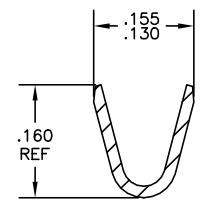

THIS DRAWING IS UNPUBLISHED. RELEASED FOR PUBLICATION
 © COPYRIGHT - By - ALL RIGHTS RESERVED.

REVISIONS					
P	LTR	DESCRIPTION	DATE	OWN	APPD
R1		REVISED PER ECR-20-009164	14AUG2020	MK	DH

- 1 CONTINUOUS STRIP ON REELS
- △1 ACCEPTS #18-#14 AWG WIRE SIZE
- 3 INSULATION RANGE IS .120-.170 DIA
- 4 MATING TAB THK IS 0.033-0.030
- △5 REELED WITH INTERLEAVING PAPER
- △6 PRELIMINARY - NOT FOR PRODUCTION

SECTION C-C

SECTION A-A

SECTION B-B

△5 STANDARD	.000080 MIN TIN	△6 1-63306-0
OBSOLETE REVERSE	-	63306-3
STANDARD	TIN	63306-2
STANDARD	-	63306-1
REELING	FINISH	PART NO

THIS DRAWING IS A CONTROLLED DOCUMENT.

DIMENSIONS: INCHES 	TOLERANCES UNLESS OTHERWISE SPECIFIED: 0 PLC ± - 1 PLC ± - 2 PLC ± - 3 PLC ± .010 4 PLC ± - ANGLES ± -	FINISH SEE TABLE	THIS DRAWING IS A CONTROLLED DOCUMENT. DWG: J.R. RUTH 20JUN02 CHK: P. DESANTIS 20JUN02 APPR: P. DESANTIS 20JUN02 NAME: P. DESANTIS PRODUCT SPEC: - APPLICATION SPEC: - MATERIAL: BRASS	TE Connectivity RECEPTACLE, FASTON, .250 SERIES SIZE: A2 CAGE CODE: 00779 DRAWING NO: 63306 RESTRICTED TO: - CUSTOMER DRAWING	SCALE: 8:1 SHEET: 1 of 1 REV: R1
---------------------------	--	---------------------	---	--	--