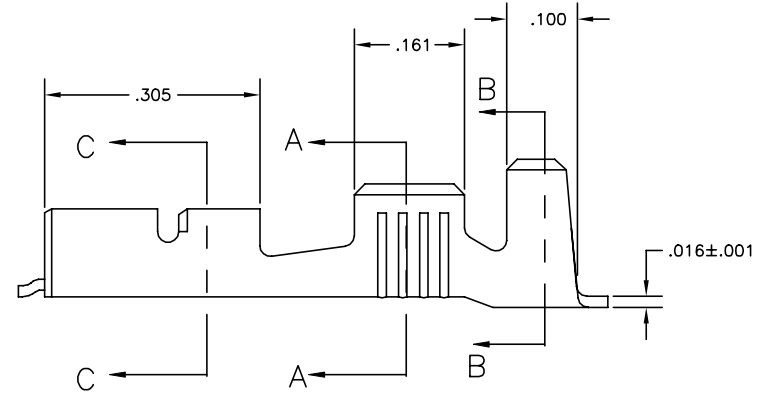

THIS DRAWING IS UNPUBLISHED. RELEASED FOR PUBLICATION
 © COPYRIGHT - By - ALL RIGHTS RESERVED.

REVISIONS					
P	LTR	DESCRIPTION	DATE	OWN	APPD
R1		REVISED PER ECR-20-009164	14AUG2020	MK	DH

- 1 CONTINUOUS STRIP ON REELS
- △1 ACCEPTS #18-#14 AWG WIRE SIZE
- 3 INSULATION RANGE IS .120-.170 DIA
- 4 MATING TAB THK IS 0.033-0.030
- △5 REELED WITH INTERLEAVING PAPER
- △6 PRELIMINARY - NOT FOR PRODUCTION

SECTION C-C

SECTION A-A

SECTION B-B

△5 STANDARD	.000080 MIN TIN	△6 1-63306-0
OBSOLETE REVERSE	-	63306-3
STANDARD	TIN	63306-2
STANDARD	-	63306-1
REELING	FINISH	PART NO

THIS DRAWING IS A CONTROLLED DOCUMENT.

DIMENSIONS: INCHES 	TOLERANCES UNLESS OTHERWISE SPECIFIED: 0 PLC ± - 1 PLC ± - 2 PLC ± - 3 PLC ± .010 4 PLC ± - ANGLES ± -	FINISH SEE TABLE	THIS DRAWING IS A CONTROLLED DOCUMENT. DWG: J.R. RUTH 20JUN02 CHK: P. DESANTIS 20JUN02 APPR: P. DESANTIS 20JUN02 NAME: P. DESANTIS PRODUCT SPEC: - APPLICATION SPEC: - MATERIAL: BRASS	TE Connectivity RECEPTACLE, FASTON, .250 SERIES SIZE: A2 CAGE CODE: 00779 DRAWING NO: 63306 RESTRICTED TO: - CUSTOMER DRAWING	SCALE: 8:1 SHEET: 1 of 1 REV: R1
---------------------------	--	---------------------	---	--	--