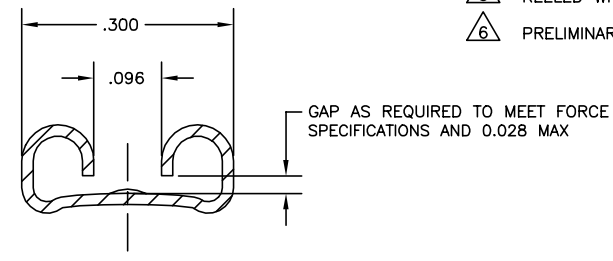

THIS DRAWING IS UNPUBLISHED. RELEASED FOR PUBLICATION
 © COPYRIGHT - By - ALL RIGHTS RESERVED.

REVISIONS					
P	LTR	DESCRIPTION	DATE	OWN	APPD
R1		REVISED PER ECR-20-009164	14AUG2020	MK	DH

- 1 CONTINUOUS STRIP ON REELS
- △1 ACCEPTS #18-#14 AWG WIRE SIZE
- 3 INSULATION RANGE IS .120-.170 DIA
- 4 MATING TAB THK IS 0.033-0.030
- △5 REELED WITH INTERLEAVING PAPER
- △6 PRELIMINARY - NOT FOR PRODUCTION

SECTION C-C

SECTION A-A

SECTION B-B

△5 STANDARD	.000080 MIN TIN	△6 1-63306-0
OBSOLETE REVERSE	-	63306-3
STANDARD	TIN	63306-2
STANDARD	-	63306-1
REELING	FINISH	PART NO

THIS DRAWING IS A CONTROLLED DOCUMENT.

DIMENSIONS: INCHES 	TOLERANCES UNLESS OTHERWISE SPECIFIED: 0 PLC ± - 1 PLC ± - 2 PLC ± - 3 PLC ± .010 4 PLC ± - ANGLES ± -	FINISH SEE TABLE	THIS DRAWING IS A CONTROLLED DOCUMENT. DWG: J.R. RUTH 20JUN02 CHK: P. DESANTIS 20JUN02 APPR: P. DESANTIS 20JUN02 NAME: P. DESANTIS PRODUCT SPEC: - APPLICATION SPEC: - MATERIAL: BRASS	TE Connectivity RECEPTACLE, FASTON, .250 SERIES SIZE: A2 CAGE CODE: 00779 DRAWING NO: 63306 RESTRICTED TO: - CUSTOMER DRAWING	SCALE: 8:1 SHEET: 1 of 1 REV: R1
---------------------------	--	---------------------	---	--	--