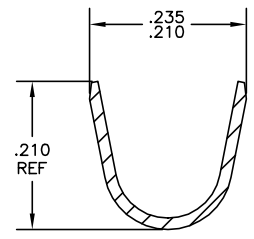

THIS DRAWING IS UNPUBLISHED. RELEASED FOR PUBLICATION
 © COPYRIGHT - By - ALL RIGHTS RESERVED.

REVISIONS					
P	LTR	DESCRIPTION	DATE	OWN	APPD
R1		REVISED PER ECR-20-009164	14AUG2020	MK	DH

- 1 CONTINUOUS STRIP ON REELS
- △1 ACCEPTS #18-#14 AWG WIRE SIZE
- 3 INSULATION RANGE IS .120-.170 DIA
- 4 MATING TAB THK IS 0.033-0.030
- △5 REELED WITH INTERLEAVING PAPER
- △6 PRELIMINARY - NOT FOR PRODUCTION

SECTION C-C

SECTION A-A

SECTION B-B

△5 STANDARD	.000080 MIN TIN	△6 1-63306-0
OBSOLETE REVERSE	-	63306-3
STANDARD	TIN	63306-2
STANDARD	-	63306-1
REELING	FINISH	PART NO

THIS DRAWING IS A CONTROLLED DOCUMENT.

DIMENSIONS: INCHES 	TOLERANCES UNLESS OTHERWISE SPECIFIED: 0 PLC ± - 1 PLC ± - 2 PLC ± - 3 PLC ± .010 4 PLC ± - ANGLES ± -	FINISH SEE TABLE	THIS DRAWING IS A CONTROLLED DOCUMENT. DWG: J.R. RUTH 20JUN02 CHK: P. DESANTIS 20JUN02 APPR: P. DESANTIS 20JUN02 NAME: P. DESANTIS PRODUCT SPEC: - APPLICATION SPEC: - MATERIAL: BRASS	TE Connectivity RECEPTACLE, FASTON, .250 SERIES SIZE: A2 CAGE CODE: 00779 DRAWING NO: 63306 RESTRICTED TO: - CUSTOMER DRAWING	SCALE: 8:1 SHEET: 1 of 1 REV: R1
---------------------------	--	---------------------	---	--	--