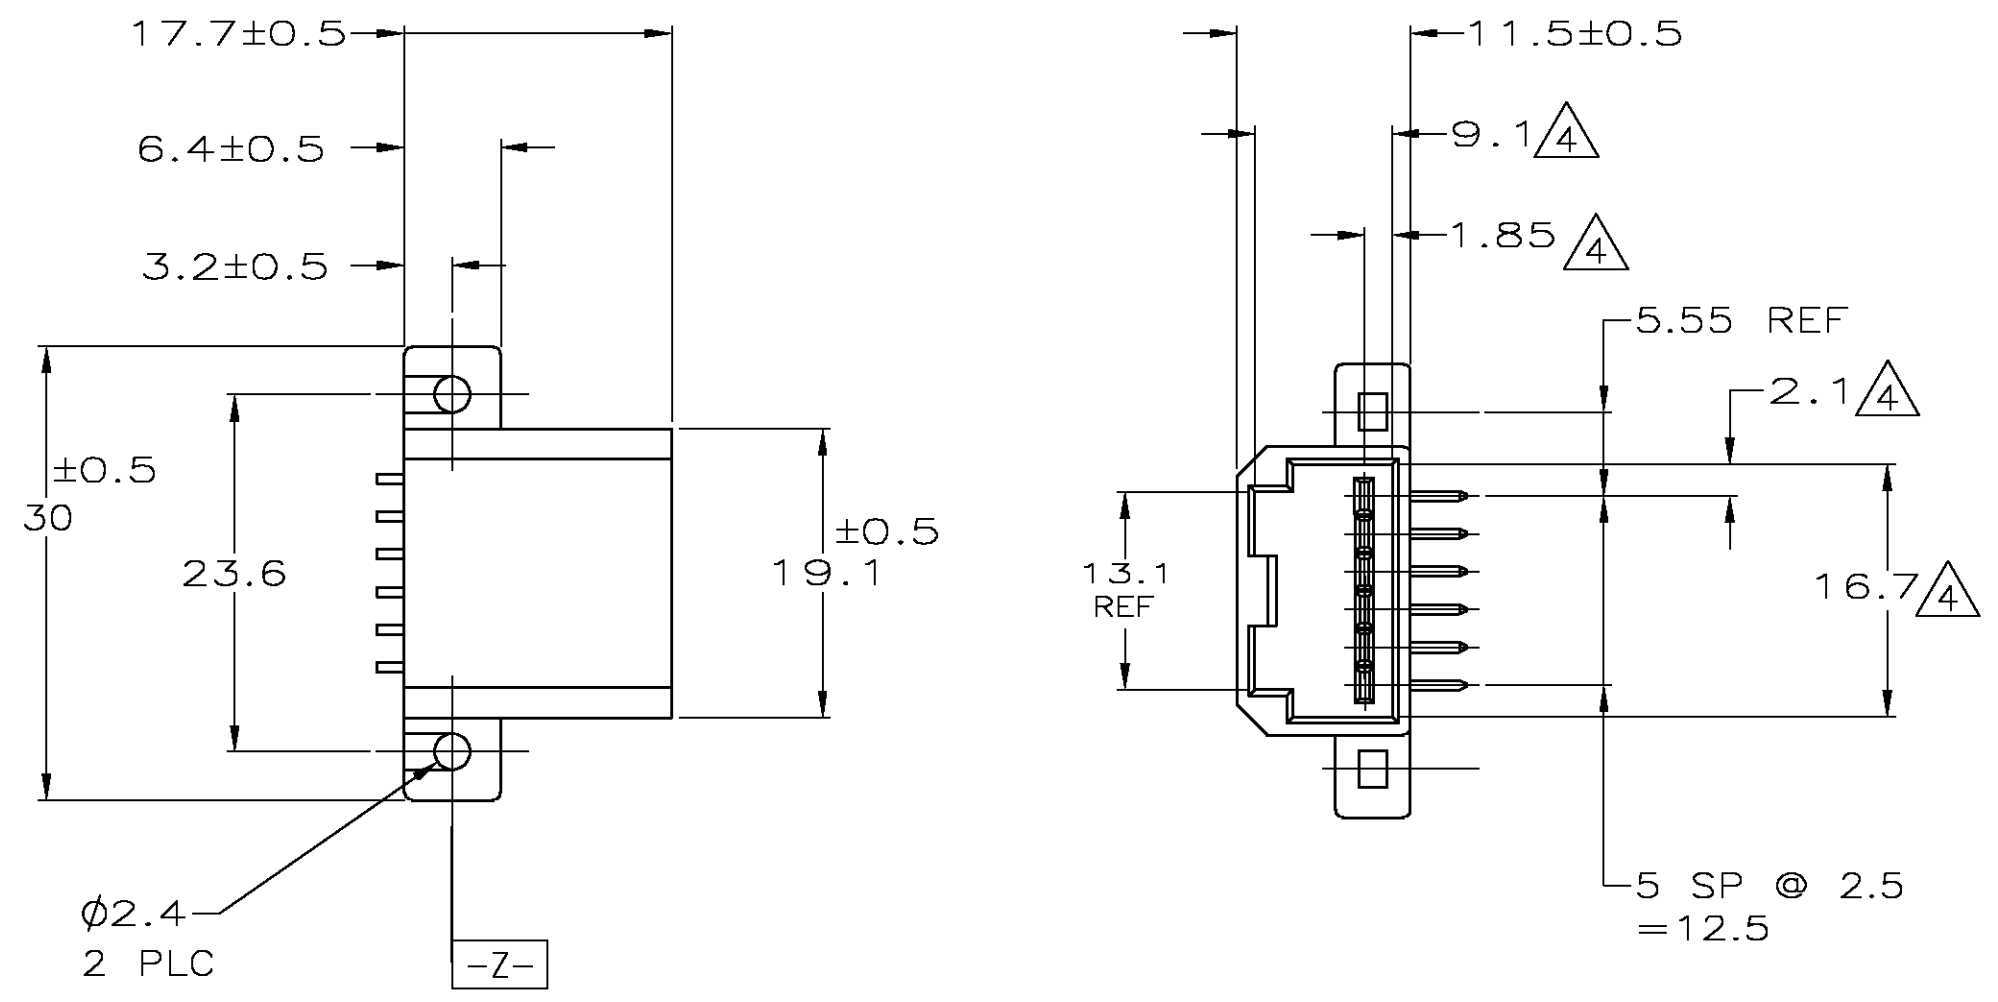

1. APPLICABLE P.C. BOARD THICKNESS: 1.6mm
 2. MATING PLUG HOUSING PART NO. 638100
 3. APPLICABLE PRODUCT SPEC. NO. 108-5281
- △ TO BE MEASURED WITHIN 2mm FROM $-Z-$

PRINTED CIRCUIT BOARD LAYOUT

BRASS	POST PLATED	PBT	NATURAL	638102-1
MATERIAL	FINISH	MATERIAL	COLOR	PART NO
PIN		HOUSING		
THIS DRAWING IS A CONTROLLED DOCUMENT.		DWN P. COLLINS 8-4-97	Tyco Electronics Corporation	
		CHK D. STILLIE 8-4-97	Harrisburg, PA 17105-3608	
		APVD S. KROEGER 8-4-97	NAME	
DIMENSIONS: MM		PRODUCT SPEC		
TOLERANCES UNLESS OTHERWISE SPECIFIED:		APPLICATION SPEC		
0 PLC ± -		SIZE		
1 PLC ± 0.2		CAGE CODE		
2 PLC ± 0.25		DRAWING NO		
3 PLC ± -		WEIGHT		
4 PLC ± -		RESTRICTED TO		
ANGLES ± -		SCALE		
FINISH		SHEET		
SEE TABLE		OF 1		
		REV		
		B1		
		CUSTOMER DRAWING		
		SCALE 2:1		