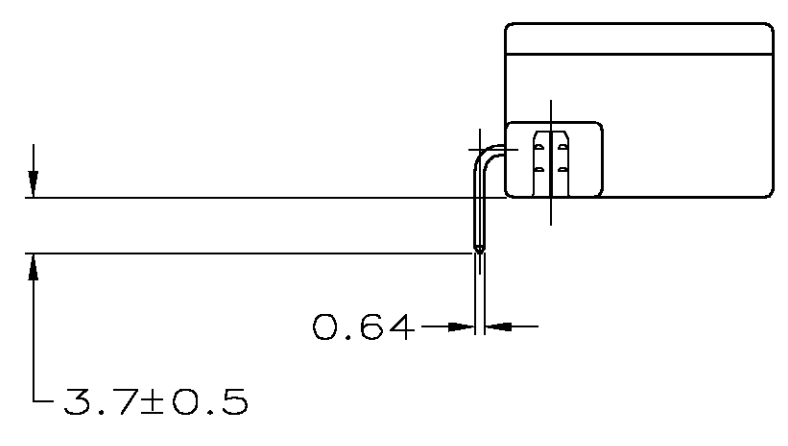

1. APPLICABLE P.C. BOARD THICKNESS: 1.6mm
 2. MATING PLUG HOUSING PART NO. 638100
 3. APPLICABLE PRODUCT SPEC. NO. 108-5281
- △ TO BE MEASURED WITHIN 2mm FROM $-Z-$

PRINTED CIRCUIT BOARD LAYOUT

BRASS	POST PLATED	PBT	NATURAL	638102-1
MATERIAL	FINISH	MATERIAL	COLOR	PART NO
PIN		HOUSING		
THIS DRAWING IS A CONTROLLED DOCUMENT.		DWN P. COLLINS 8-4-97	Tyco Electronics Corporation	
		CHK D. STILLIE 8-4-97	Harrisburg, PA 17105-3608	
		APVD S. KROEGER 8-4-97	NAME	
DIMENSIONS: MM		PRODUCT SPEC		
TOLERANCES UNLESS OTHERWISE SPECIFIED:		APPLICATION SPEC		
0 PLC ± -		SIZE		
1 PLC ± 0.2		CAGE CODE		
2 PLC ± 0.25		DRAWING NO		
3 PLC ± -		WEIGHT		
4 PLC ± -		RESTRICTED TO		
ANGLES ± -		SCALE		
FINISH		SHEET		
SEE TABLE		OF 1		
		REV		
		B1		
		CUSTOMER DRAWING		
		SCALE 2:1		