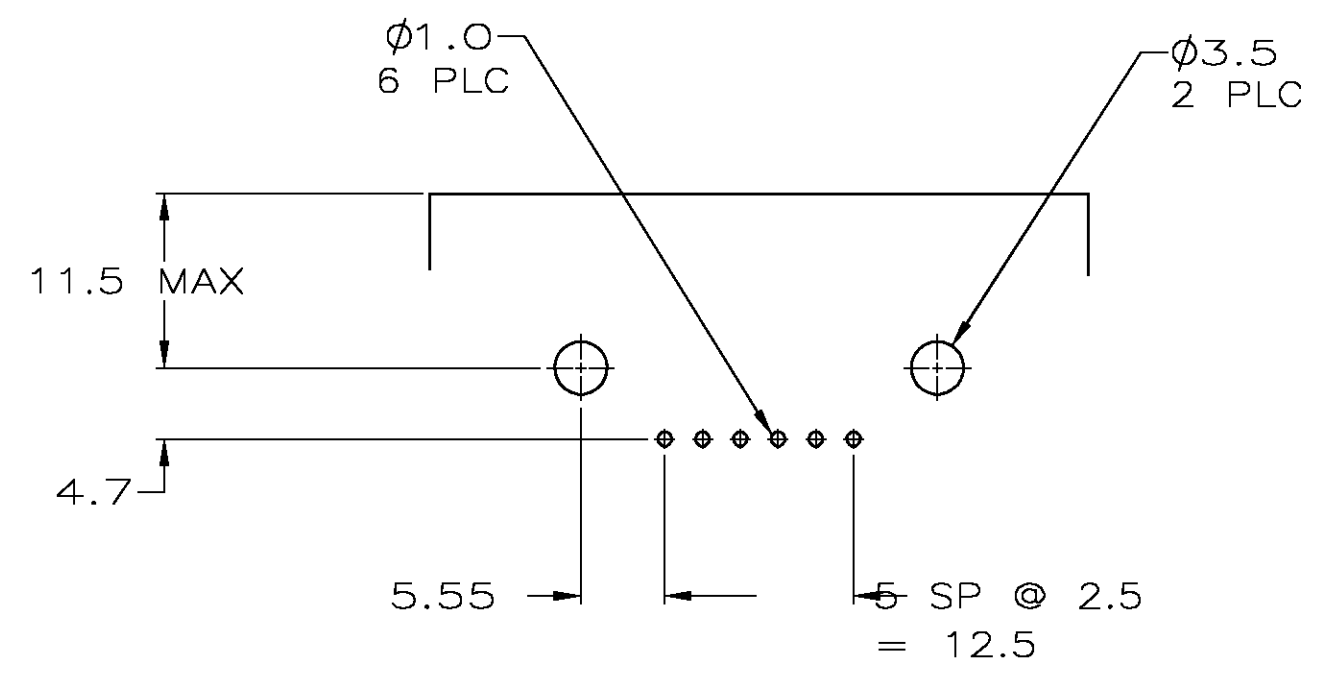

1. APPLICABLE P.C. BOARD THICKNESS: 1.6mm
 2. MATING PLUG HOUSING PART NO. 638100
 3. APPLICABLE PRODUCT SPEC. NO. 108-5281
- △ TO BE MEASURED WITHIN 2mm FROM $-Z-$

PRINTED CIRCUIT BOARD LAYOUT

BRASS	POST PLATED	PBT	NATURAL	638102-1
MATERIAL	FINISH	MATERIAL	COLOR	PART NO
PIN		HOUSING		
THIS DRAWING IS A CONTROLLED DOCUMENT.		DWN P. COLLINS 8-4-97	Tyco Electronics Corporation	
		CHK D. STILLIE 8-4-97	Harrisburg, PA 17105-3608	
		APVD S. KROEGER 8-4-97	NAME	
DIMENSIONS: MM		PRODUCT SPEC		
TOLERANCES UNLESS OTHERWISE SPECIFIED:		APPLICATION SPEC		
0 PLC ± -		SIZE		
1 PLC ± 0.2		CAGE CODE		
2 PLC ± 0.25		DRAWING NO		
3 PLC ± -		WEIGHT		
4 PLC ± -		RESTRICTED TO		
ANGLES ± -		SCALE		
FINISH		SHEET		
SEE TABLE		OF 1		
		REV		
		B1		
		CUSTOMER DRAWING		
		SCALE 2:1		