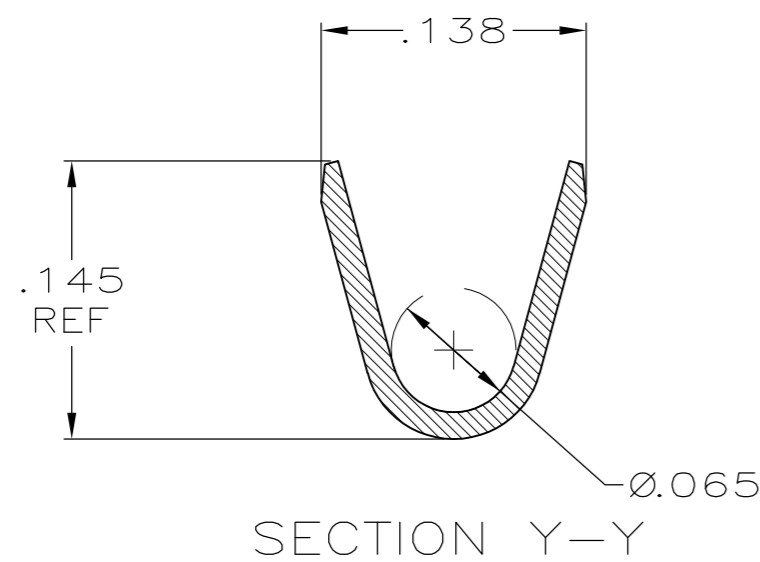

THIS DRAWING IS UNPUBLISHED. RELEASED FOR PUBLICATION
 © COPYRIGHT - By - ALL RIGHTS RESERVED.

REVISIONS				
P	LTR	DESCRIPTION	DATE	APVD
C3		REVISED PER ECO-16-009052	24MAY2017	DD MT

- 1. FINISH : PLATE 0.000100-0.000200 THK TIN IN LOCALIZED TIN PLATE AREA, ALL OVER 0.000030-0.000070 THK NICKEL.
- 2. CONTACT WILL BE LUBED WITH LUBRICANT PER P/N 22014-4.
- 3. WIRE RANGE: 18-14 AWG SXL, GXL, AND TXL WIRE WITH INSL DIAMETERS OF 0.077-0.155 INCHES.
- 4. PLATE 0.000030 MIN THK SELECT GOLD IN LOCALIZED PLATE AREA.
- 5. PLATE .000100-.000200 THK TIN PER 112-65-1 IN LOCALIZED TIN PLATE AREA. ALL OVER .000040-.000080 THK NICKEL PER 112-25-2

THIS DRAWING IS A CONTROLLED DOCUMENT.		DWN	JL MCNEAL	9-30-97	638112-3	
DIMENSIONS: INCHES		CHK	-	-	638112-1	
TOLERANCES UNLESS OTHERWISE SPECIFIED:		APVD	W. LONG	10-1-97	TE Connectivity	
0 PLC ± -		PRODUCT SPEC	PIN CONTACT, WIRE-TO-WIRE			
1 PLC ± -		APPLICATION SPEC	SIZE CAGE CODE DRAWING NO RESTRICTED TO			
2 PLC ± .02		WEIGHT		0.000000	A2 00779	C=638112
3 PLC ± .005		CUSTOMER DRAWING		SCALE	10:1	SHEET 1 of 1
4 PLC ± -		MATERIAL		BODY: 0.014 THK COPPER ALLOY	REV	C3
ANGLES ± -		FINISH		-		