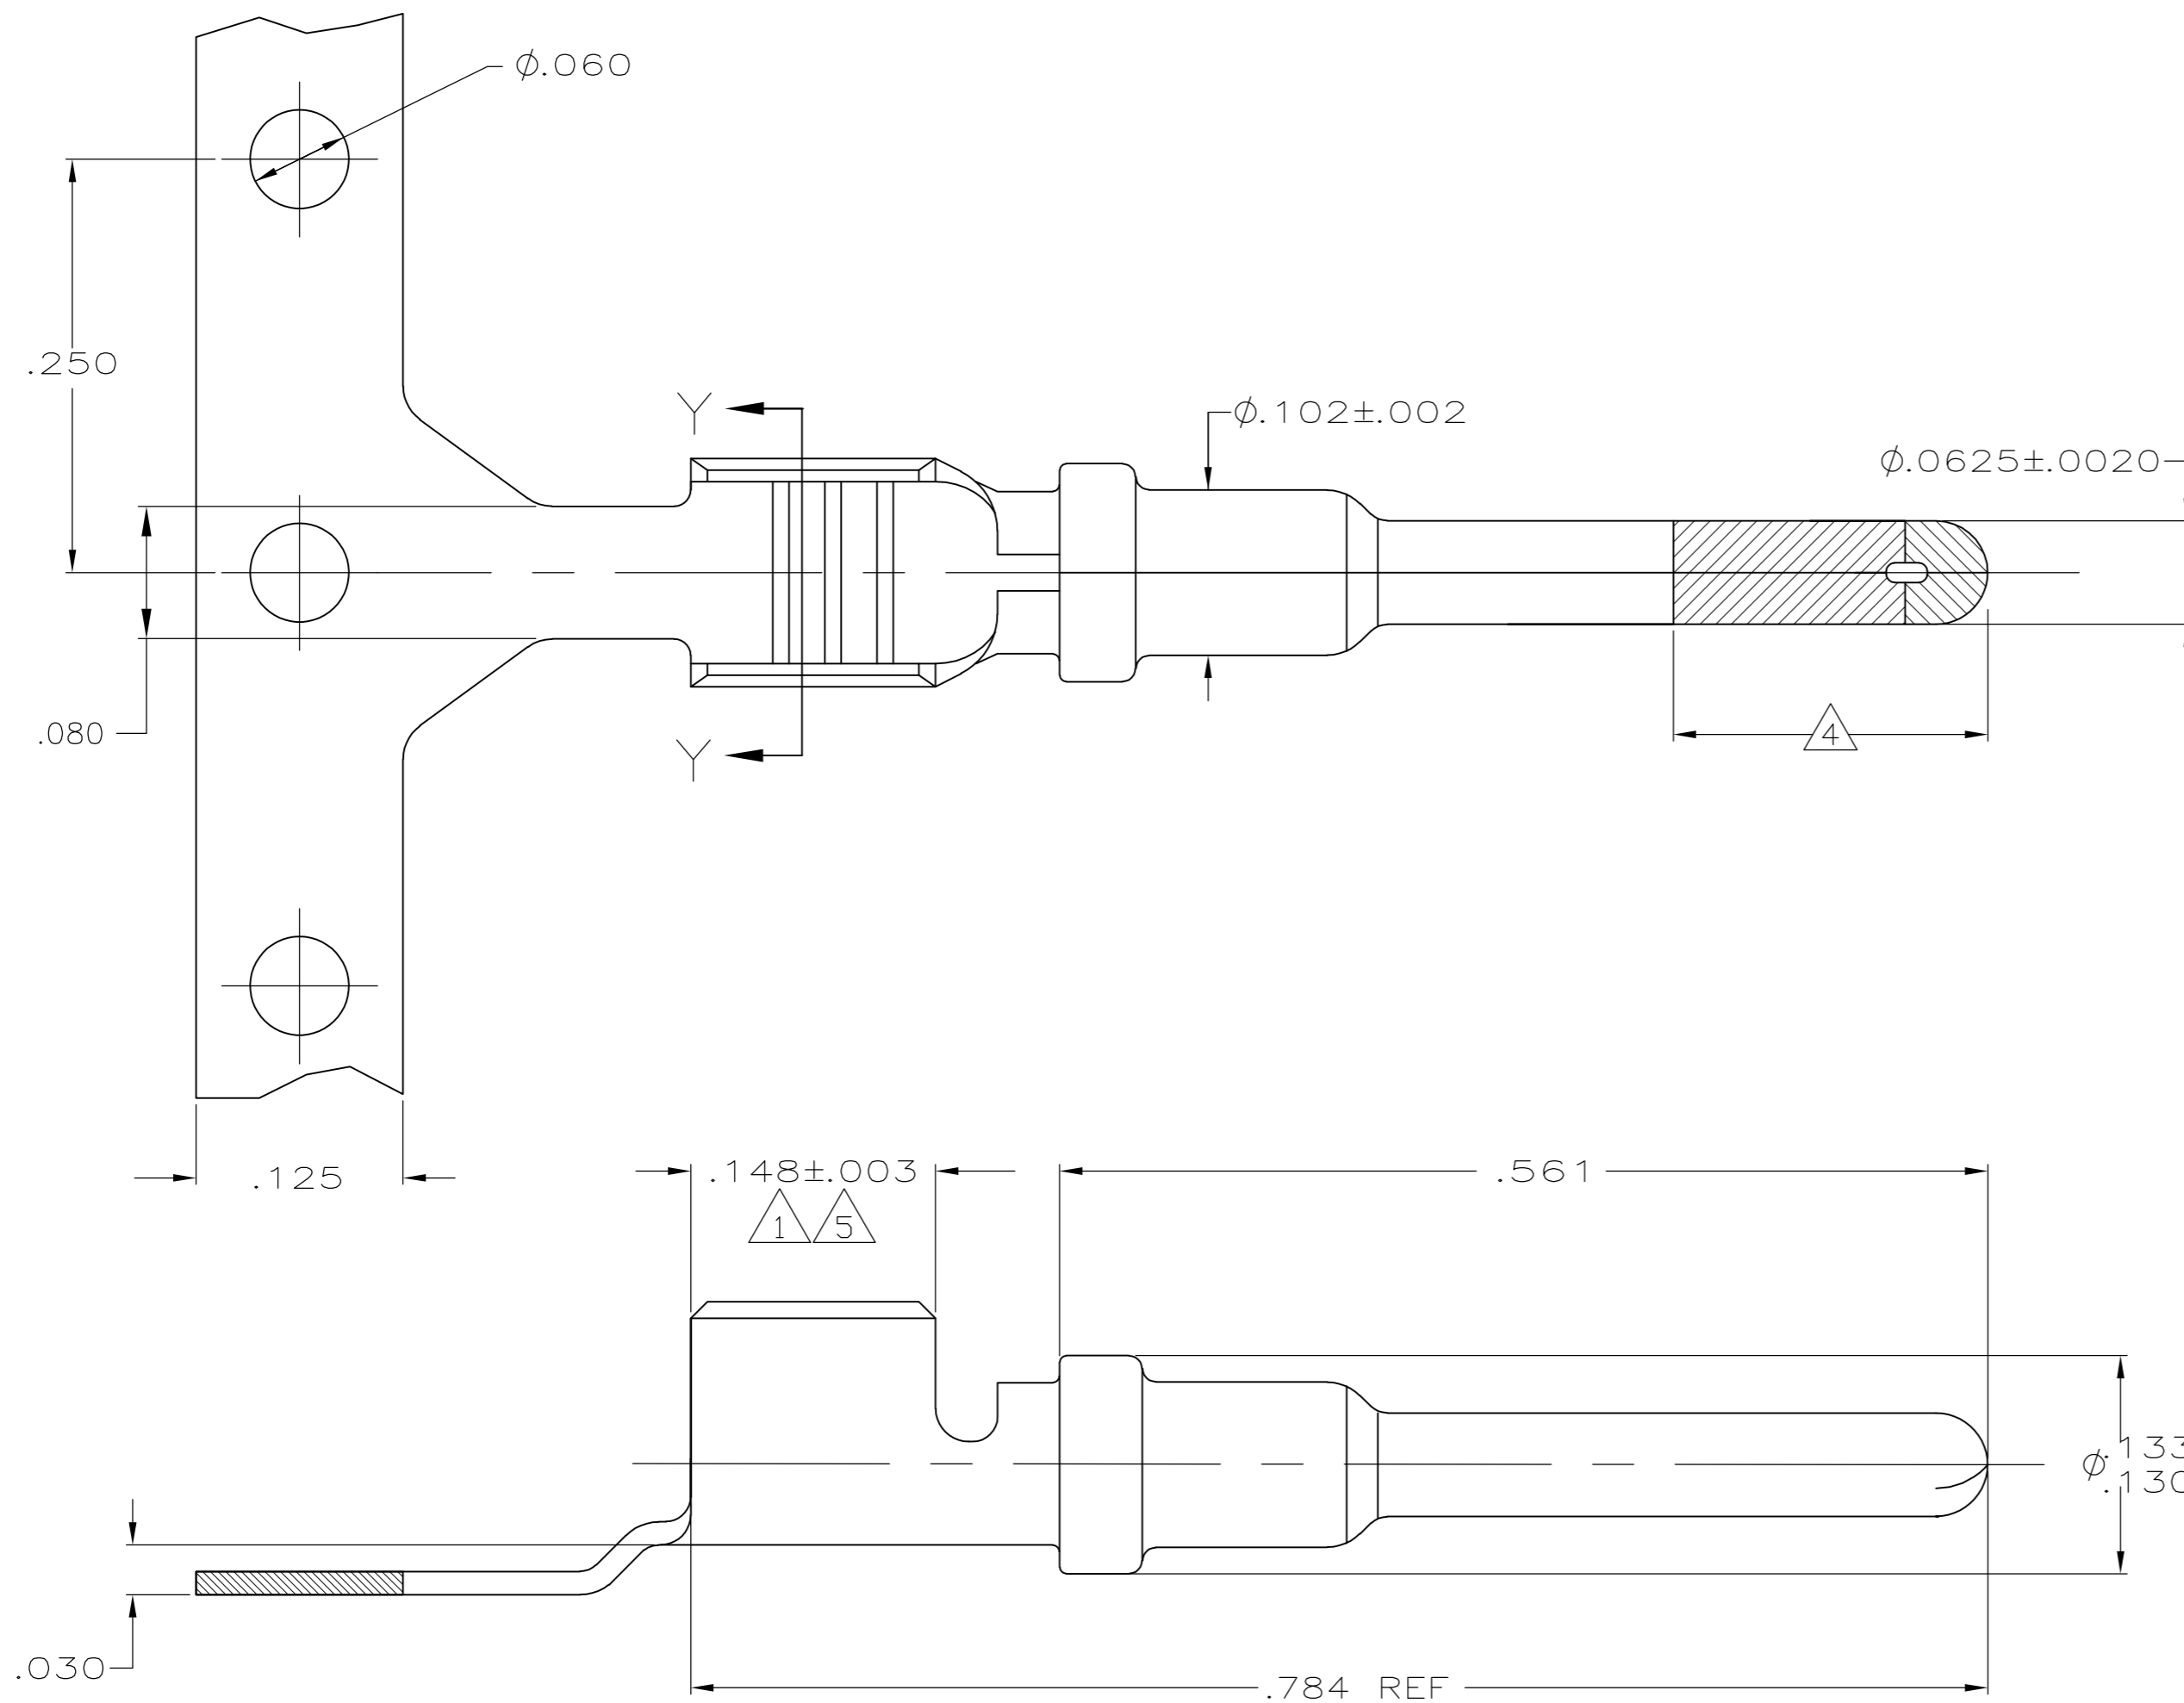

THIS DRAWING IS UNPUBLISHED. RELEASED FOR PUBLICATION
 © COPYRIGHT - By - ALL RIGHTS RESERVED.

REVISIONS				
P	LTR	DESCRIPTION	DATE	APVD
C3		REVISED PER ECO-16-009052	24MAY2017	DD MT

- 1. FINISH : PLATE 0.000100-0.000200 THK TIN IN LOCALIZED TIN PLATE AREA, ALL OVER 0.000030-0.000070 THK NICKEL.
- 2. CONTACT WILL BE LUBED WITH LUBRICANT PER P/N 22014-4.
- 3. WIRE RANGE: 18-14 AWG SXL, GXL, AND TXL WIRE WITH INSL DIAMETERS OF 0.077-0.155 INCHES.
- 4. PLATE 0.000030 MIN THK SELECT GOLD IN LOCALIZED PLATE AREA.
- 5. PLATE .000100-.000200 THK TIN PER 112-65-1 IN LOCALIZED TIN PLATE AREA. ALL OVER .000040-.000080 THK NICKEL PER 112-25-2

THIS DRAWING IS A CONTROLLED DOCUMENT.		DWN	JL MCNEAL	9-30-97	638112-3	
DIMENSIONS: INCHES		CHK	-	-	638112-1	
TOLERANCES UNLESS OTHERWISE SPECIFIED:		APVD	W. LONG	10-1-97	TE Connectivity	
0 PLC ± -		PRODUCT SPEC	PIN CONTACT, WIRE-TO-WIRE			
1 PLC ± -		APPLICATION SPEC	SIZE CAGE CODE DRAWING NO RESTRICTED TO			
2 PLC ± .02		WEIGHT		0.000000	A2 00779	C=638112
3 PLC ± .005		CUSTOMER DRAWING		SCALE	10:1	SHEET 1 of 1
4 PLC ± -		MATERIAL		BODY: 0.014 THK COPPER ALLOY	REV	C3
ANGLES ± -		FINISH		-		