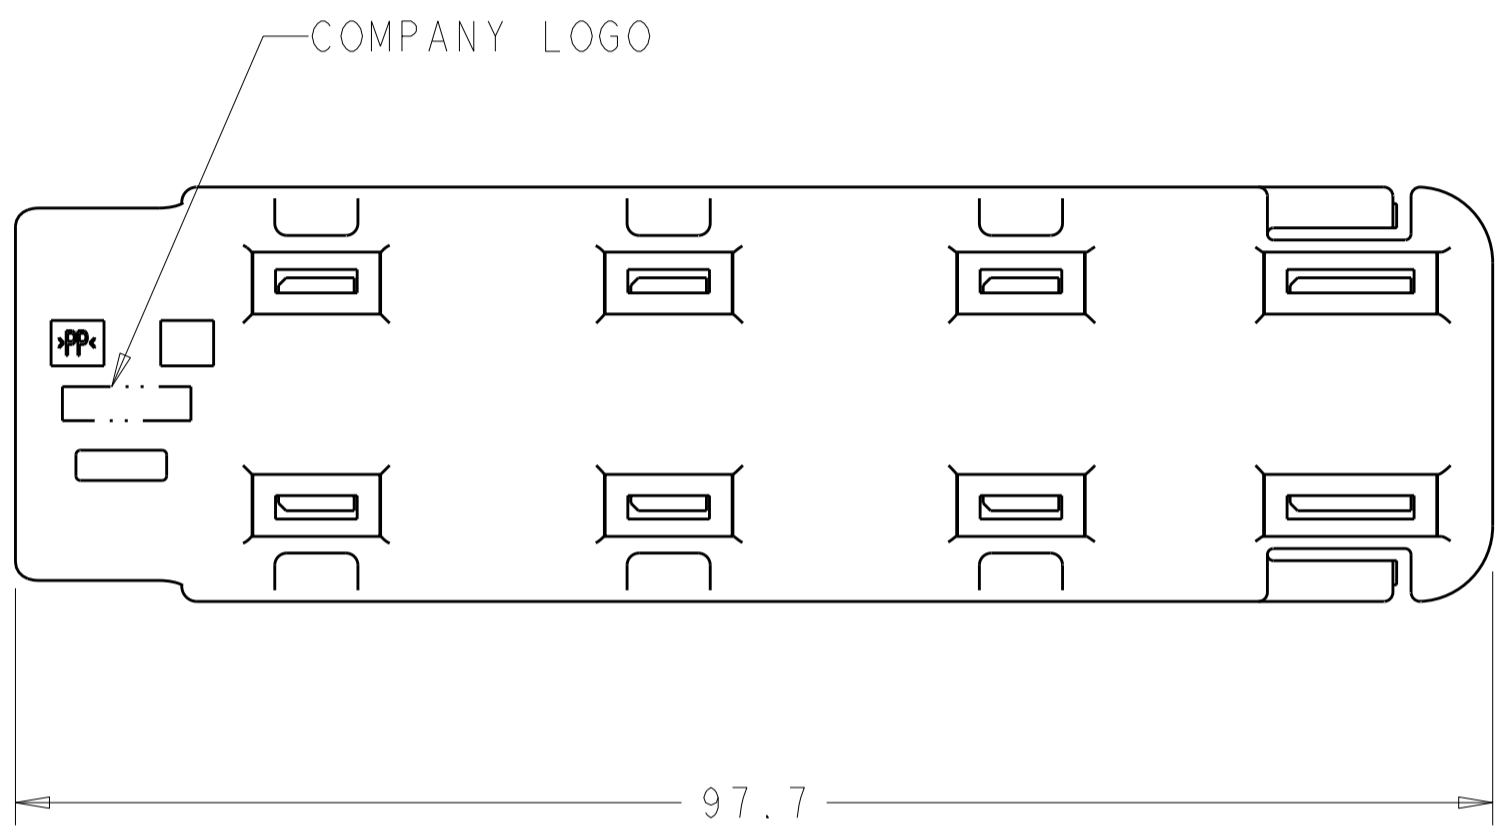

SCALE 1:1

△ MATERIAL: POLYPROPYLENE
 COLOR: SEE TABLE

2. MAXIMUM WIRE BUNDLE DIAMETER IS 13mm.

BLACK	638622-2
NATURAL	638622-1
COLOR	PART NUMBER

<small>THIS DRAWING IS A CONTROLLED DOCUMENT FOR TYCO ELECTRONICS CORPORATION IT IS SUBJECT TO CHANGE AND THE CONTROLLING ENGINEERING ORGANIZATION SHOULD BE CONTACTED FOR THE LATEST REVISION.</small>		DWN <u>V.M. KANE</u> 28JUN2000 CHK <u>V.M. KANE</u> 20AUG2001 APVD <u>V.M. KANE</u> 20AUG2001	Tyco Electronics Tyco Electronics Harrisburg, PA 17105-3608
DIMENSIONS: mm 	TOLERANCES UNLESS OTHERWISE SPECIFIED: 0 PLC ±- 1 PLC ±0.4 2 PLC ±0.20 3 PLC ±- 4 PLC ±- ANGLES ±- FINISH	PRODUCT SPEC - APPLICATION SPEC - WEIGHT -	NAME WIRE GUARD, 60 WAY AIRBAG, GET CONNECTOR SIZE A2 CAGE CODE 00779 DRAWING NO C-638622 RESTRICTED TO -
MATERIAL △	CUSTOMER DRAWING	SCALE 2:1	SHEET 1 OF 1 REV C1