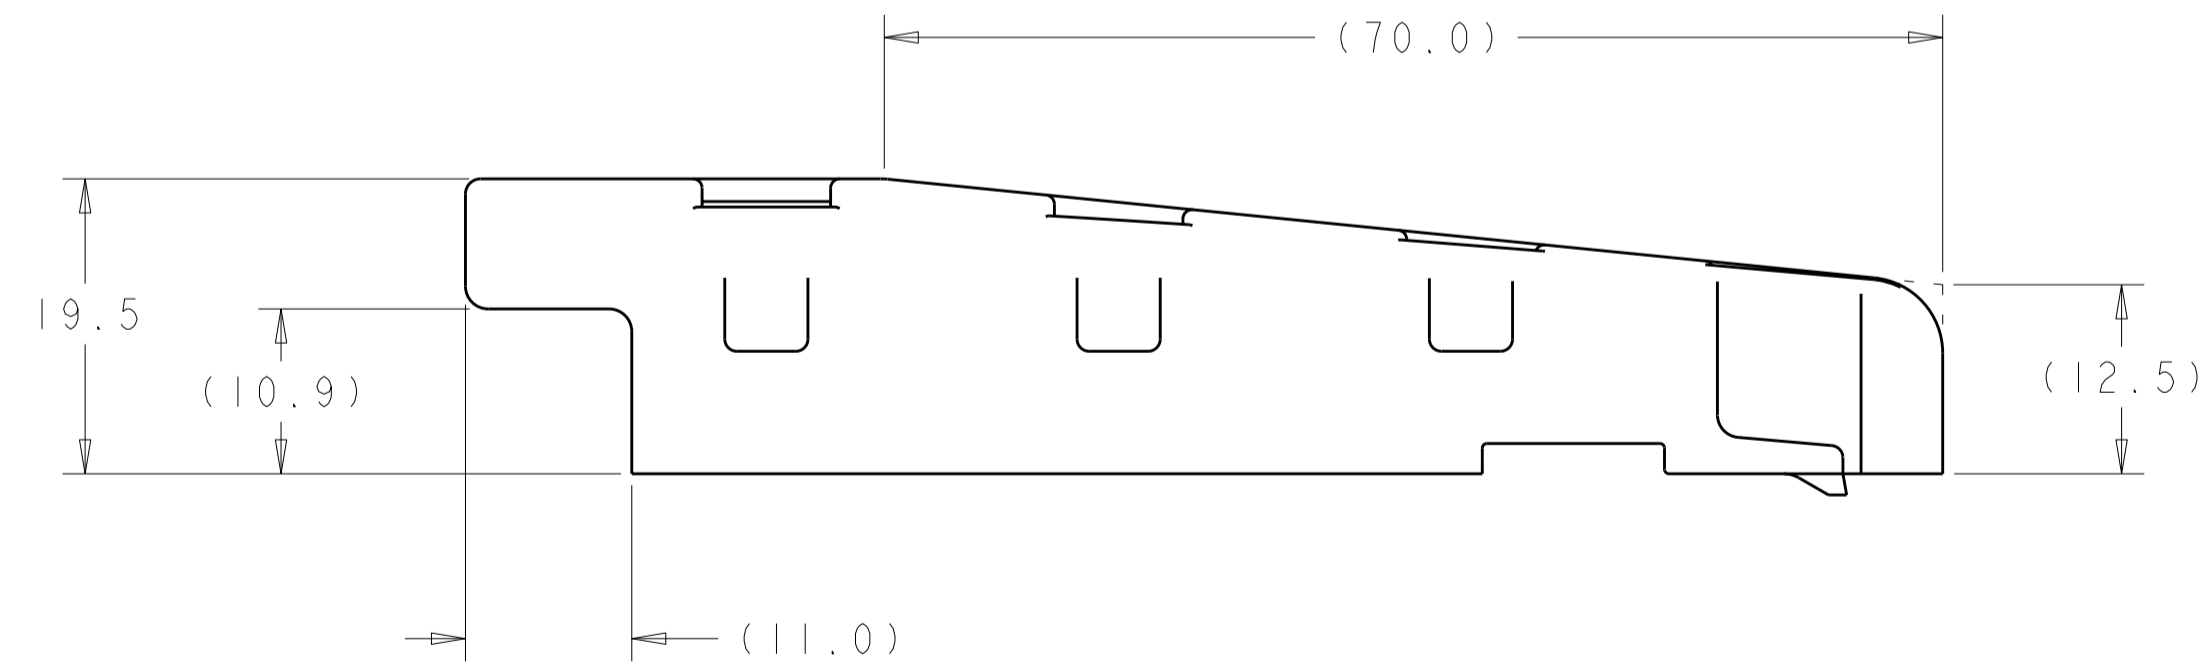

SCALE 1:1

△ MATERIAL: POLYPROPYLENE
 COLOR: SEE TABLE

2. MAXIMUM WIRE BUNDLE DIAMETER IS 13mm.

BLACK	638622-2
NATURAL	638622-1
COLOR	PART NUMBER

<small>THIS DRAWING IS A CONTROLLED DOCUMENT FOR TYCO ELECTRONICS CORPORATION IT IS SUBJECT TO CHANGE AND THE CONTROLLING ENGINEERING ORGANIZATION SHOULD BE CONTACTED FOR THE LATEST REVISION.</small>		DWN <u>V.M. KANE</u> 28JUN2000 CHK <u>V.M. KANE</u> 20AUG2001 APVD <u>V.M. KANE</u> 20AUG2001	Tyco Electronics Tyco Electronics Harrisburg, PA 17105-3608
DIMENSIONS: mm 	TOLERANCES UNLESS OTHERWISE SPECIFIED: 0 PLC ±- 1 PLC ±0.4 2 PLC ±0.20 3 PLC ±- 4 PLC ±- ANGLES ±- FINISH	PRODUCT SPEC - APPLICATION SPEC - WEIGHT -	NAME WIRE GUARD, 60 WAY AIRBAG, GET CONNECTOR SIZE A2 CAGE CODE 00779 DRAWING NO C-638622 RESTRICTED TO -
MATERIAL △	CUSTOMER DRAWING	SCALE 2:1	SHEET 1 OF 1 REV C1