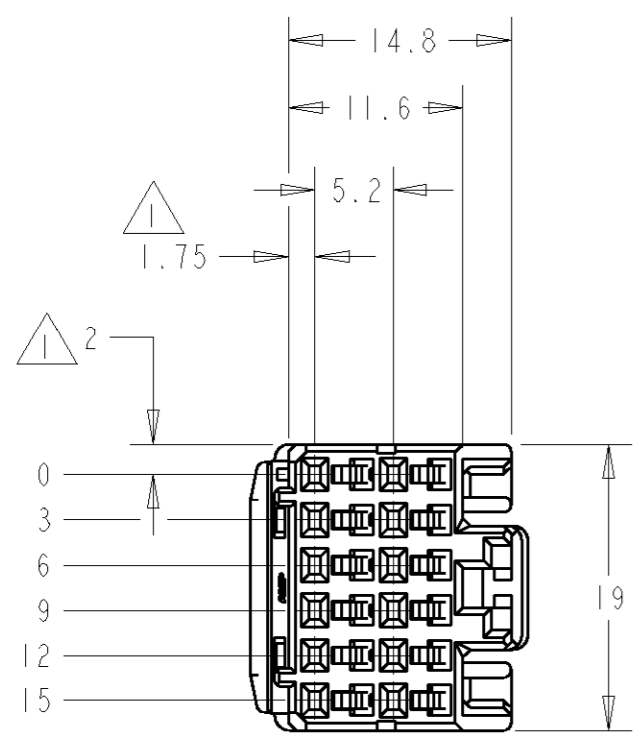

- 1. MUST BE KEPT BETWEEN [-Z-] AND 2mm FROM [-Z-].
- 2. MATING CAP HOUSING PART NUMBER: 638683.
- 3. APPLIED CONTACT PART NUMBER: 175265.

703470-1	NATURAL	703760-5	BLACK	638695-2
MATERIAL	COLOR	MATERIAL	COLOR	PART NO.
LOCKPLATE			HOUSING	

THIS DRAWING IS A CONTROLLED DOCUMENT FOR TYCO ELECTRONICS CORPORATION. IT IS SUBJECT TO CHANGE AND THE CONTROLLING ENGINEERING ORGANIZATION SHOULD BE CONTACTED FOR THE LATEST REVISION.

DIMENSIONS: mm 	TOLERANCES UNLESS OTHERWISE SPECIFIED: 0 PLC ±0.3 1 PLC ±0.3 2 PLC ±0.15 3 PLC ± 4 PLC ± ANGLES ±1 FINISH -	DWN R. VESTAL 01NOV2000	<b>AMP</b> Tyco Electronics Harrisburg, PA 17105-3608
		PRODUCT SPEC 108-5342 APPLICATION SPEC 114-5094 WEIGHT -	
MATERIAL SEE TABLE		CHK M. MENDYK 01NOV2000 APVD M. MENDYK 01NOV2000	SIZE A3 CAGE CODE 00779 DRAWING NO C-638695 RESTRICTED TO -
CUSTOMER DRAWING		SCALE 2:1	SHEET 1 OF 1 REV 0