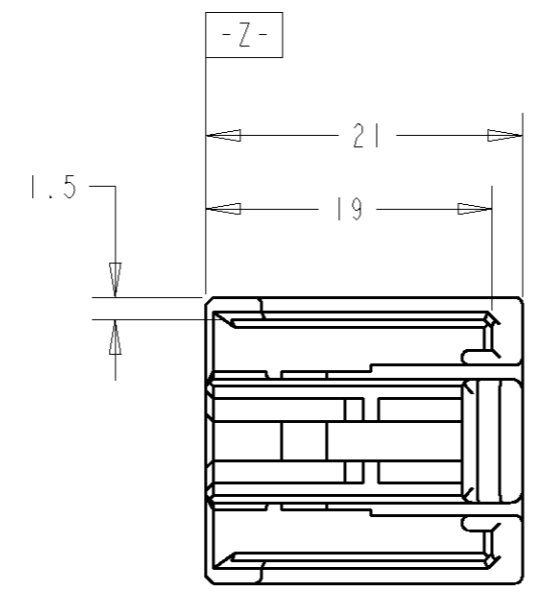

- 1. MUST BE KEPT BETWEEN [-Z-] AND 2mm FROM [-Z-].
- 2. MATING CAP HOUSING PART NUMBER: 638683.
- 3. APPLIED CONTACT PART NUMBER: 175265.

703470-1	NATURAL	703760-5	BLACK	638695-2
MATERIAL	COLOR	MATERIAL	COLOR	PART NO.
LOCKPLATE			HOUSING	

THIS DRAWING IS A CONTROLLED DOCUMENT FOR TYCO ELECTRONICS CORPORATION. IT IS SUBJECT TO CHANGE AND THE CONTROLLING ENGINEERING ORGANIZATION SHOULD BE CONTACTED FOR THE LATEST REVISION.

DIMENSIONS: mm 	TOLERANCES UNLESS OTHERWISE SPECIFIED: 0 PLC ±0.3 1 PLC ±0.3 2 PLC ±0.15 3 PLC ± 4 PLC ± ANGLES ±1 FINISH -	DWN R. VESTAL 01NOV2000	<b>AMP</b> Tyco Electronics Harrisburg, PA 17105-3608
		PRODUCT SPEC 108-5342 APPLICATION SPEC 114-5094 WEIGHT -	
MATERIAL SEE TABLE		CHK M. MENDYK 01NOV2000 APVD M. MENDYK 01NOV2000	SIZE A3 CAGE CODE 00779 DRAWING NO C-638695 RESTRICTED TO -
CUSTOMER DRAWING		SCALE 2:1	SHEET 1 OF 1 REV 0