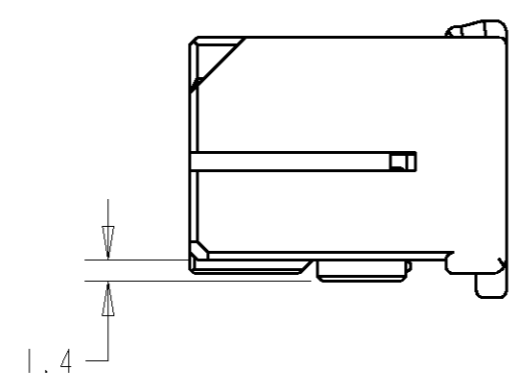

- 1. MUST BE KEPT BETWEEN [-Z-] AND 2mm FROM [-Z-].
- 2. MATING CAP HOUSING PART NUMBER: 638683.
- 3. APPLIED CONTACT PART NUMBER: 175265.

703470-1	NATURAL	703760-5	BLACK	638695-2
MATERIAL	COLOR	MATERIAL	COLOR	PART NO.
LOCKPLATE			HOUSING	

THIS DRAWING IS A CONTROLLED DOCUMENT FOR TYCO ELECTRONICS CORPORATION. IT IS SUBJECT TO CHANGE AND THE CONTROLLING ENGINEERING ORGANIZATION SHOULD BE CONTACTED FOR THE LATEST REVISION.

DIMENSIONS: mm 	TOLERANCES UNLESS OTHERWISE SPECIFIED: 0 PLC ±0.3 1 PLC ±0.3 2 PLC ±0.15 3 PLC ± 4 PLC ± ANGLES ±1 FINISH -	DWN R. VESTAL 01NOV2000	<b>AMP</b> Tyco Electronics Harrisburg, PA 17105-3608
		PRODUCT SPEC 108-5342 APPLICATION SPEC 114-5094 WEIGHT -	
MATERIAL SEE TABLE		CHK M. MENDYK 01NOV2000 APVD M. MENDYK 01NOV2000	SIZE A3 CAGE CODE 00779 DRAWING NO C-638695 RESTRICTED TO -
CUSTOMER DRAWING		SCALE 2:1	SHEET 1 OF 1 REV 0