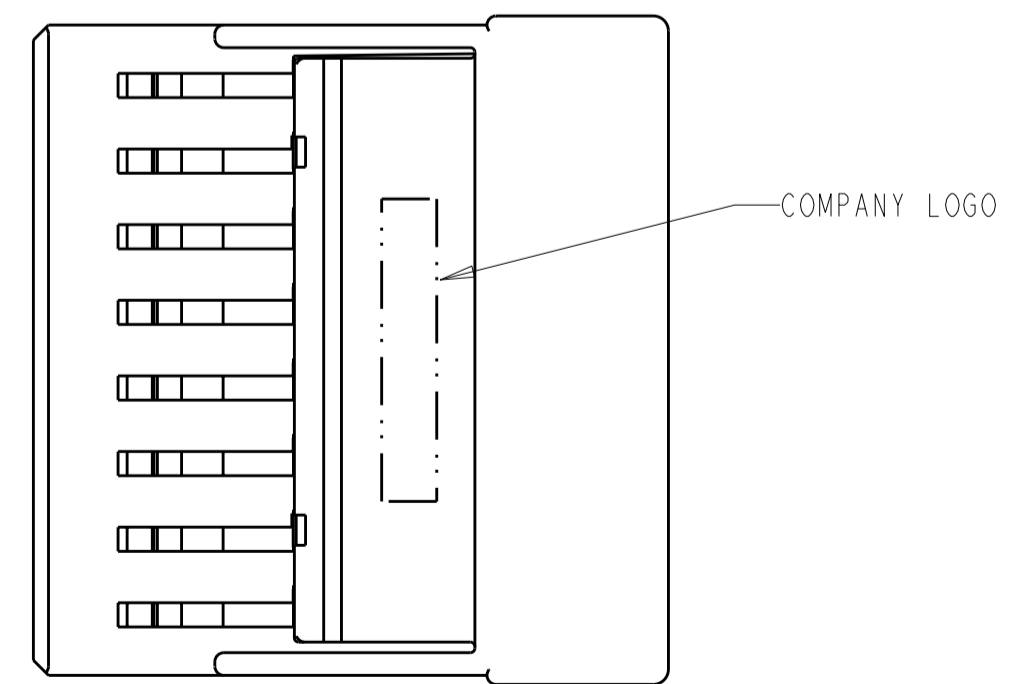

1. APPLICABLE FEMALE TERMINAL PART NUMBERS: 175265 TIN PLATING
175266 GOLD PLATING
2. MATING PCB CAP ASSEMBLY PART NUMBER: 9-638973-2.
3. TERMINAL INSTRUCTION 408-8652 APPLIES.

BLACK	638971-2
COLOR	PART NUMBER