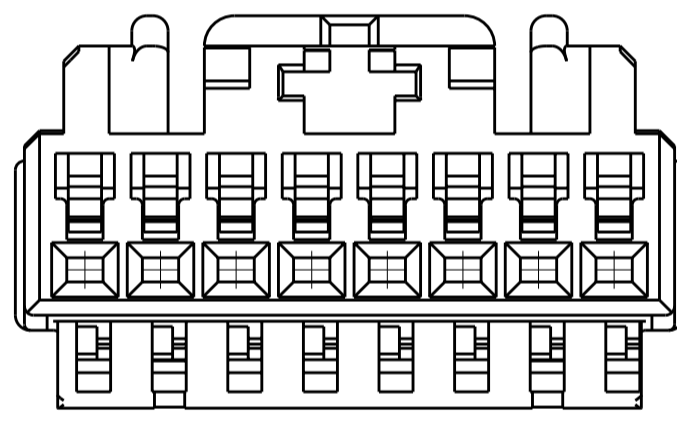

1. APPLICABLE FEMALE TERMINAL PART NUMBERS: 175265 TIN PLATING
175266 GOLD PLATING
2. MATING PCB CAP ASSEMBLY PART NUMBER: 9-638973-2.
3. TERMINAL INSTRUCTION 408-8652 APPLIES.

BLACK	638971-2
COLOR	PART NUMBER

<small>THIS DRAWING IS A CONTROLLED DOCUMENT FOR TYCO ELECTRONICS CORPORATION. IT IS SUBJECT TO CHANGE AND THE CONTROLLING ENGINEERING ORGANIZATION SHOULD BE CONTACTED FOR THE LATEST REVISION.</small>		DWN <u>A. HOLT</u> 07JAN2002 CHK <u>S. ASHLEY</u> 07JAN2002 APVD <u>S. ASHLEY</u> 07JAN2002	Tyco Electronics Tyco Electronics Harrisburg, PA 17105-3608
DIMENSIONS: mm 	TOLERANCES UNLESS OTHERWISE SPECIFIED: 0 PLC ± 1 PLC ±0.3 2 PLC ± 3 PLC ± 4 PLC ± ANGLES ±° FINISH	PRODUCT SPEC 108-5244 APPLICATION SPEC 114-5159 WEIGHT 2.32g	NAME 8 POSITION PLUG HOUSING, SIDE LOCK/CPA, .040 II SERIES MULTI-LOCK SIZE CAGE CODE DRAWING NO RESTRICTED TO A2 00779 C-638971 -
MATERIAL PBT		CUSTOMER DRAWING	SCALE 4:1 SHEET 1 OF 1 REV B1