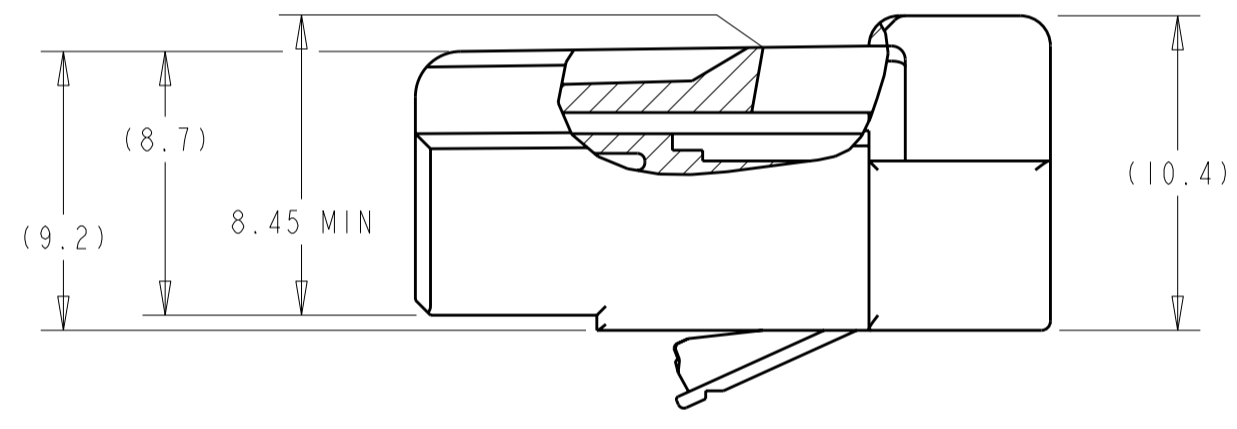

1. APPLICABLE FEMALE TERMINAL PART NUMBERS: 175265 TIN PLATING
175266 GOLD PLATING
2. MATING PCB CAP ASSEMBLY PART NUMBER: 9-638973-2.
3. TERMINAL INSTRUCTION 408-8652 APPLIES.

BLACK	638971-2
COLOR	PART NUMBER

<small>THIS DRAWING IS A CONTROLLED DOCUMENT FOR TYCO ELECTRONICS CORPORATION. IT IS SUBJECT TO CHANGE AND THE CONTROLLING ENGINEERING ORGANIZATION SHOULD BE CONTACTED FOR THE LATEST REVISION.</small>		DWN <u>A. HOLT</u> 07JAN2002 CHK <u>S. ASHLEY</u> 07JAN2002 APVD <u>S. ASHLEY</u> 07JAN2002	Tyco Electronics Tyco Electronics Harrisburg, PA 17105-3608
DIMENSIONS: mm 	TOLERANCES UNLESS OTHERWISE SPECIFIED: 0 PLC ± 1 PLC ±0.3 2 PLC ± 3 PLC ± 4 PLC ± ANGLES ±° FINISH	PRODUCT SPEC 108-5244 APPLICATION SPEC 114-5159 WEIGHT 2.32g	NAME 8 POSITION PLUG HOUSING, SIDE LOCK/CPA, .040 II SERIES MULTI-LOCK SIZE CAGE CODE DRAWING NO RESTRICTED TO A2 00779 C-638971 -
MATERIAL PBT		CUSTOMER DRAWING	SCALE 4:1 SHEET 1 OF 1 REV B1