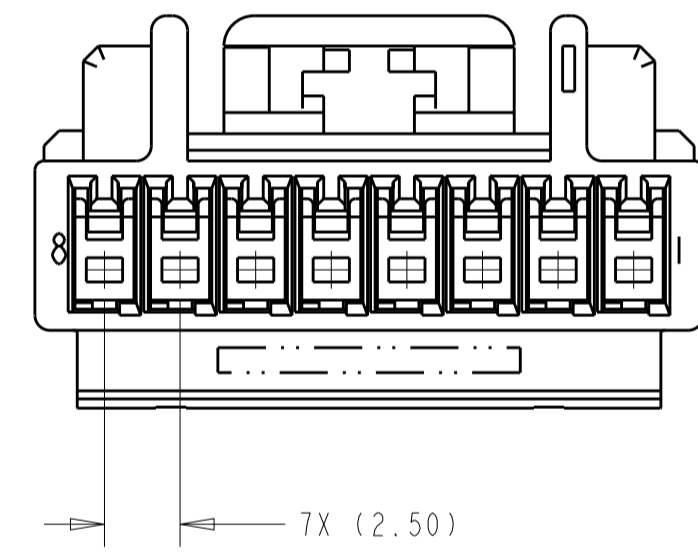

1. APPLICABLE FEMALE TERMINAL PART NUMBERS: 175265 TIN PLATING
175266 GOLD PLATING
2. MATING PCB CAP ASSEMBLY PART NUMBER: 9-638973-2.
3. TERMINAL INSTRUCTION 408-8652 APPLIES.

BLACK	638971-2
COLOR	PART NUMBER

<small>THIS DRAWING IS A CONTROLLED DOCUMENT FOR TYCO ELECTRONICS CORPORATION. IT IS SUBJECT TO CHANGE AND THE CONTROLLING ENGINEERING ORGANIZATION SHOULD BE CONTACTED FOR THE LATEST REVISION.</small>		DWN <u>A. HOLT</u> 07JAN2002 CHK <u>S. ASHLEY</u> 07JAN2002 APVD <u>S. ASHLEY</u> 07JAN2002	Tyco Electronics Tyco Electronics Harrisburg, PA 17105-3608
DIMENSIONS: mm 	TOLERANCES UNLESS OTHERWISE SPECIFIED: 0 PLC ± 1 PLC ±0.3 2 PLC ± 3 PLC ± 4 PLC ± ANGLES ±° FINISH	PRODUCT SPEC 108-5244 APPLICATION SPEC 114-5159 WEIGHT 2.32g	NAME 8 POSITION PLUG HOUSING, SIDE LOCK/CPA, .040 II SERIES MULTI-LOCK SIZE CAGE CODE DRAWING NO RESTRICTED TO A2 00779 C-638971 -
MATERIAL PBT		CUSTOMER DRAWING	SCALE 4:1 SHEET 1 OF 1 REV B1