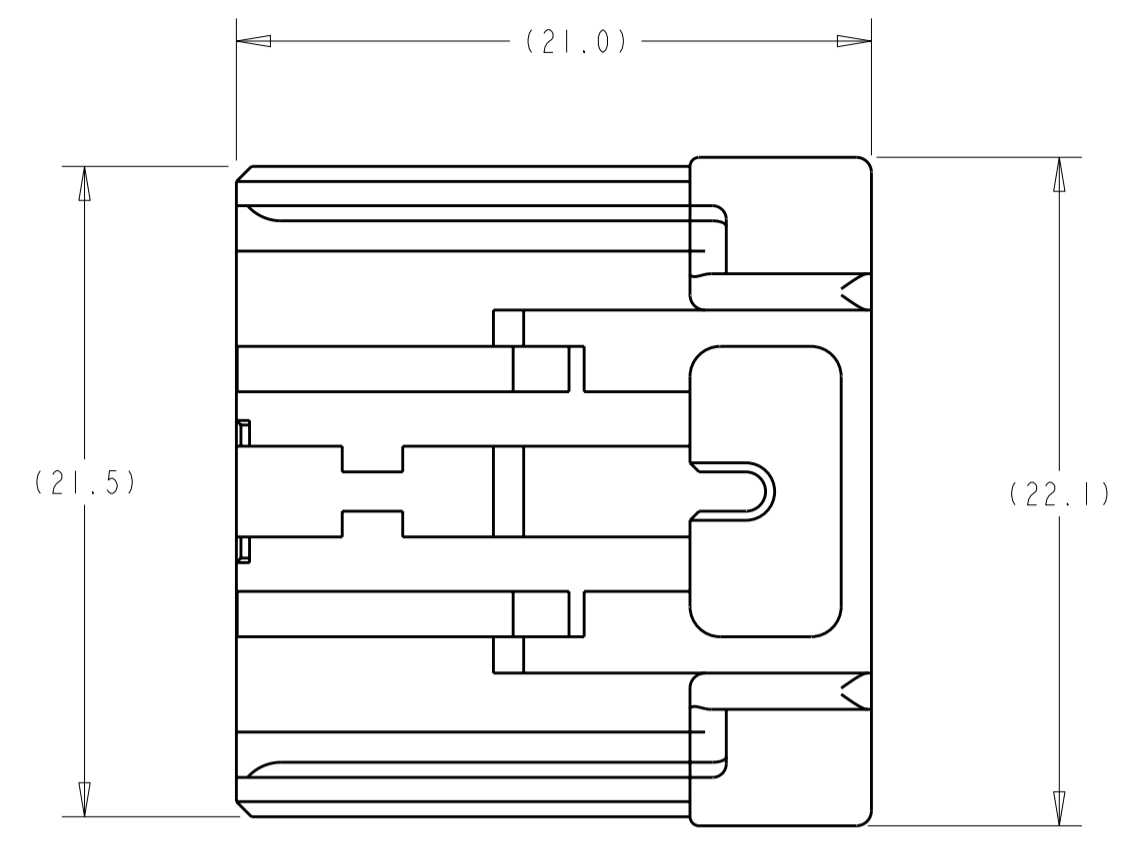

1. APPLICABLE FEMALE TERMINAL PART NUMBERS: 175265 TIN PLATING
175266 GOLD PLATING
2. MATING PCB CAP ASSEMBLY PART NUMBER: 9-638973-2.
3. TERMINAL INSTRUCTION 408-8652 APPLIES.

BLACK	638971-2
COLOR	PART NUMBER

<small>THIS DRAWING IS A CONTROLLED DOCUMENT FOR TYCO ELECTRONICS CORPORATION. IT IS SUBJECT TO CHANGE AND THE CONTROLLING ENGINEERING ORGANIZATION SHOULD BE CONTACTED FOR THE LATEST REVISION.</small>		DWN <u>A. HOLT</u> 07JAN2002 CHK <u>S. ASHLEY</u> 07JAN2002 APVD <u>S. ASHLEY</u> 07JAN2002	Tyco Electronics Tyco Electronics Harrisburg, PA 17105-3608
DIMENSIONS: mm 	TOLERANCES UNLESS OTHERWISE SPECIFIED: 0 PLC ± 1 PLC ±0.3 2 PLC ± 3 PLC ± 4 PLC ± ANGLES ±° FINISH	PRODUCT SPEC 108-5244 APPLICATION SPEC 114-5159 WEIGHT 2.32g	NAME 8 POSITION PLUG HOUSING, SIDE LOCK/CPA, .040 II SERIES MULTI-LOCK SIZE CAGE CODE DRAWING NO RESTRICTED TO A2 00779 C-638971 -
MATERIAL PBT		CUSTOMER DRAWING	SCALE 4:1 SHEET 1 OF 1 REV B1