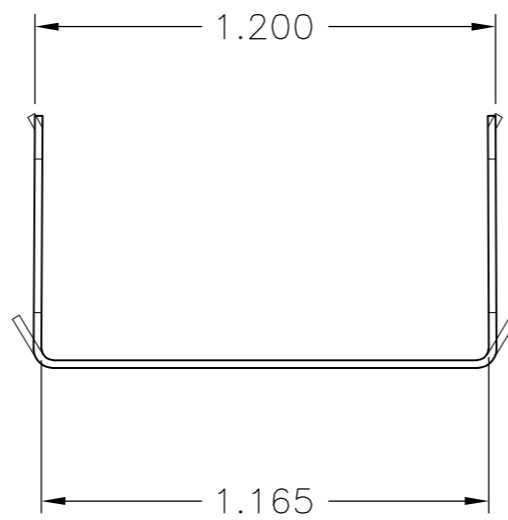

- △1 DIMENSIONS TO BE CHECKED WHEN SIDES ARE PARALLEL WITH 1.165 DIMENSIONS
- △2 FOR 10-32 MACHINE SCREW
- △3 SUPERSEDED BY 640750-1.

△3 OBSOLETE 643323-1
 PART NO

THIS DRAWING IS A CONTROLLED DOCUMENT.		DWN 14SEP06 RAGHAVENDRA	Tyco Electronics Corporation Harrisburg, PA 17105-3608	
DIMENSIONS: INCHES		CHK D.F. DECKER	NAME	
TOLERANCES UNLESS OTHERWISE SPECIFIED:		APVD D.F. DECKER	CLIP, LOOSE PIECE, HEAVY DUTY BURNER CONNECTOR	
0 PLC ± -		PRODUCT SPEC	SIZE A2	CAGE CODE 00779
1 PLC ± -		APPLICATION SPEC	DRAWING NO C=643323	RESTRICTED TO
2 PLC ± -		114-1028	SCALE 2:1	SHEET 1 of 1
3 PLC ± .010		WEIGHT -	REV M2	
4 PLC ± -		CUSTOMER DRAWING		
ANGLES ± -				
FINISH -				