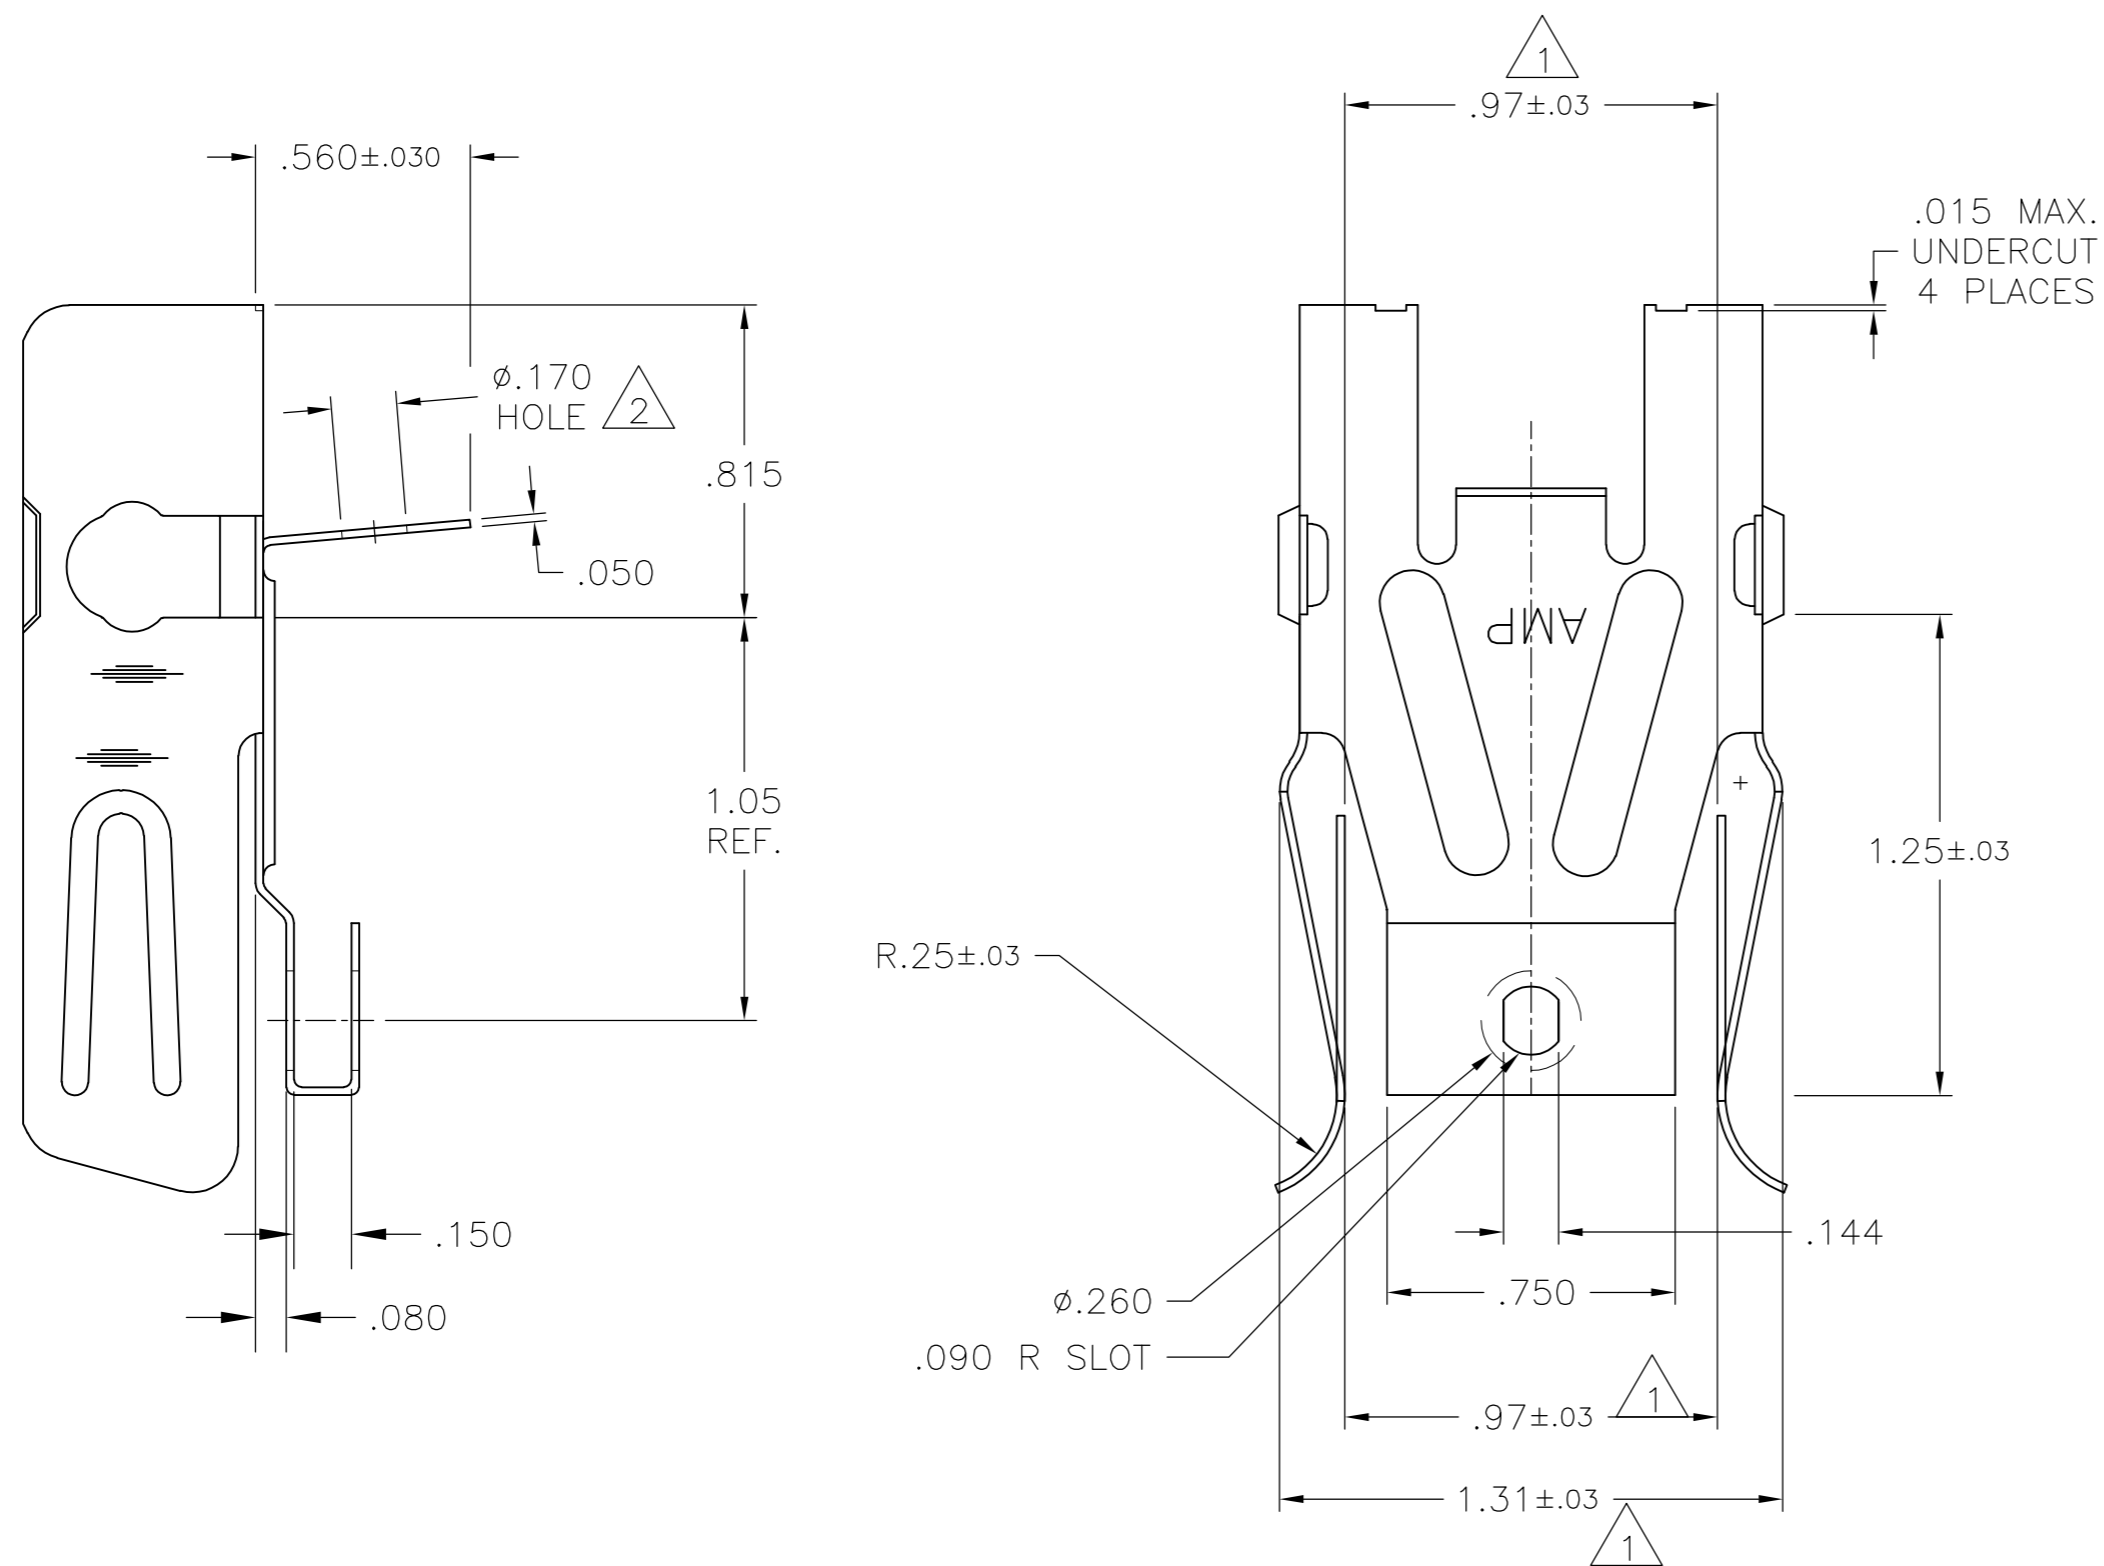

- △1 DIMENSIONS TO BE CHECKED WHEN SIDES ARE PARALLEL WITH 1.165 DIMENSIONS
- △2 FOR 10-32 MACHINE SCREW
- △3 SUPERSEDED BY 640750-1.

△3 OBSOLETE 643323-1
 PART NO

THIS DRAWING IS A CONTROLLED DOCUMENT.		DWN 14SEP06 RAGHAVENDRA	Tyco Electronics Corporation Harrisburg, PA 17105-3608	
DIMENSIONS: INCHES		CHK D.F. DECKER	NAME	
TOLERANCES UNLESS OTHERWISE SPECIFIED:		APVD D.F. DECKER	CLIP, LOOSE PIECE, HEAVY DUTY BURNER CONNECTOR	
0 PLC ± -		PRODUCT SPEC	SIZE A2	CAGE CODE 00779
1 PLC ± -		APPLICATION SPEC	DRAWING NO C=643323	RESTRICTED TO
2 PLC ± -		114-1028	SCALE 2:1	SHEET 1 of 1
3 PLC ± .010		WEIGHT -	REV M2	
4 PLC ± -		CUSTOMER DRAWING		
ANGLES ± -				
FINISH -				