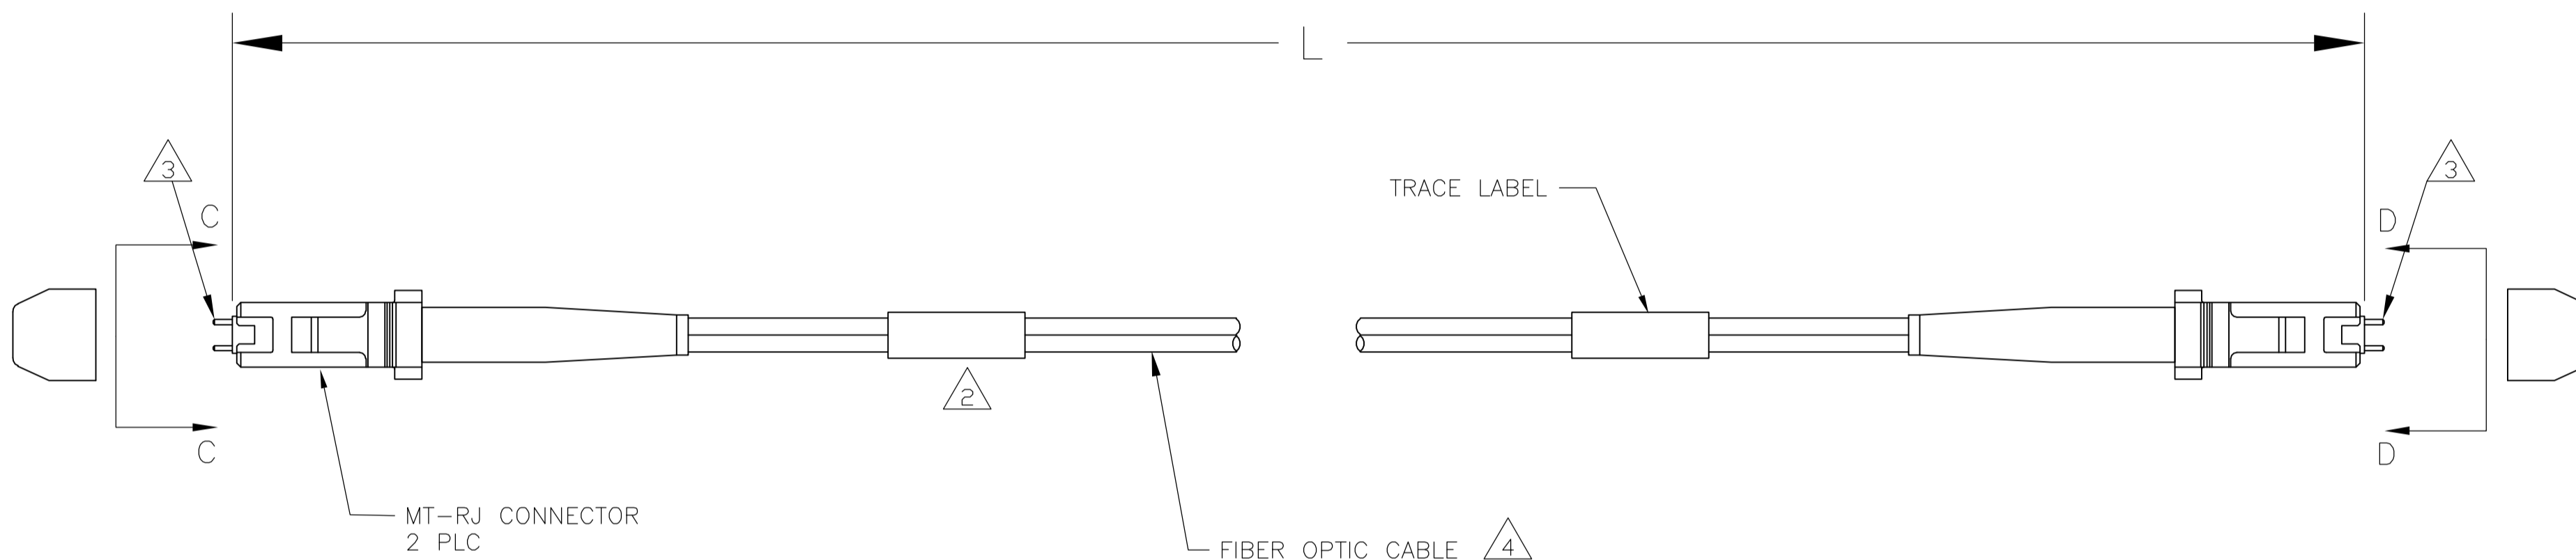

- CONNECTOR LOSS: 0.50dB MAX.
- △ LABEL WILL CONTAIN THE FOLLOWING INFORMATION:  
 "62.5/125" FOR -1 & -4 PARTS.  
 "50/125" FOR -2 & -5 PARTS.  
 NO LABEL IS NECESSARY FOR -3 & -6 PARTS.
- △ PINS ARE INCLUDED ON -4, -5 & -6 ONLY.
- △ SEE CHART FOR CABLE SIZE AND JACKET COLOR.
- PRODUCT AND PROCESSING MUST MEET REQUIREMENTS OF TYCO ELECTRONICS STANDARD 230-702.

FIBER COLOR	LEFT CONNECTOR	RIGHT CONNECTOR
ORANGE OR NATURAL	A	B
BLUE	B	A

YES	SINGLEMODE	YELLOW	4.00±0.08 [157.48±3.15]	6435096-6
YES	50/125	ORANGE	4.00±0.08 [157.48±3.15]	6435096-5
YES	62.5/125	ORANGE	4.00±0.08 [157.48±3.15]	6435096-4
NO	SINGLEMODE	YELLOW	4.00±0.08 [157.48±3.15]	6435096-3
NO	50/125	ORANGE	4.00±0.08 [157.48±3.15]	6435096-2
NO	62.5/125	ORANGE	4.00±0.08 [157.48±3.15]	6435096-1
△ 3 PINS	△ 4 FIBER SIZE & JACKET COLOR	L		PART NUMBER