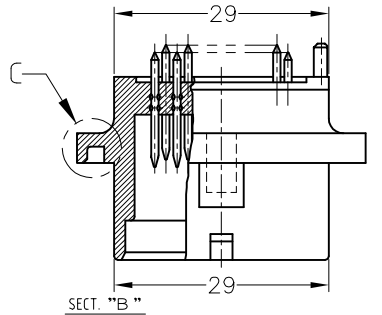

LOC		DIST		REVISIONS				
J		-		REV	DESCRIPTION	DATE	DRW	APPD
A2	REVISED	ECR-15-008111		01JUN2015	TS	KB		

(RECOMMENDED P.C.BORD DIMENSION, TOLERANCE±0.1)
 プリント基板推奨ホールパターン, 公差±0.1

NOTES, 1.GENERAL TOLERANCE : ± 0.3
 DRAFT ANGLE : ± 1 MAX*
 ALL UNSPECIFIED RADII : R0.5
 ALL UNSPECIFIED THICKNESS : 15
 2.MATERIAL
 CAP HOUSING : THERMOPLASTIC POLYESTER
 PIN CONTACT : BRSS
 3.CRITICAL DIMENSIONS:▼

SEE DWG	SEE DWG	SEE DWG	SELECTIVE-TIN (MATTE)	SELECTIVE GOLD × 26	PART NUMBER
SEE DWG 1473418	SEE DWG 1473418	-	SELECTIVE-TIN (MATTE)	SELECTIVE GOLD × 26	6473418-2
SEE DWG 1473418	SEE DWG 1473418	-	SELECTIVE-TIN (MATTE)	SELECTIVE GOLD × 26	6473418-1
3-1437290-7	-	-	SELECTIVE-TIN (MATTE)	SELECTIVE GOLD × 26	6437288-6
OBSOLETE	SEE DWG 1473418	SEE DWG 1473418	TIN-LEAD	SELECTIVE GOLD × 26	1473418-2
OBSOLETE	SEE DWG 1473418	SEE DWG 1473418	TIN-LEAD	SELECTIVE GOLD × 26	1473418-1
OBSOLETE	3-1437290-7	-	TIN-LEAD	SELECTIVE GOLD × 26	1437288-6
MATING PLUG ASSEMBLY 嵌合相手	REMARKS 備考	OLD PART NUMBER 旧型番	CONTACT FINISH 半田付け側	CONTACT SEDE 接触部側	PART NUMBER 型番
			CONTACT FINISH コンタクト仕上		

THIS DRAWING IS A CONTROLLED DOCUMENT.

DWG: A YAMAGUCHI 24SEP02
 CHK: K. BETSUI 24SEP02
 APPO: K. BETSUI 24SEP02

TE Connectivity
 WATER SEALED CONNECTOR
 CAP HOUSING 26POS ASSEMBLY

PRODUCT SPEC: 108-78140
 APPLICATION SPEC: 1437288-6

SIZE: A1 CAGE CODE: 1437288-6 DRAWING NO: 108-78140
 WEIGHT: - SCALE: 2:1 SHEET: 1 OF 1 REV: A2

CUSTOMER DRAWING

X-ON Electronics

Largest Supplier of Electrical and Electronic Components

Click to view similar products for [Automotive Connectors](#) category: