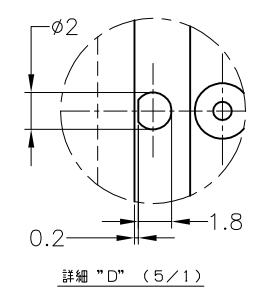

LOC		DIST		REVISIONS				
J		-		REV	DESCRIPTION	DATE	DRW	APPD
A2	REVISED	ECR-15-008111		01JUN2015	TS	KB		

(RECOMMENDED P.C.BORD DIMENSION, TOLERANCE±0.1)
 プリント基板推奨ホールパターン, 公差±0.1

NOTES, 1.GENERAL TOLERANCE : ± 0.3
 DRAFT ANGLE : ± 1 MAX*
 ALL UNSPECIFIED RADII : R0.5
 ALL UNSPECIFIED THICKNESS : 15
 2.MATERIAL
 CAP HOUSING : THERMOPLASTIC POLYESTER
 PIN CONTACT : BRSS
 3.CRITICAL DIMENSIONS:▼

SEE DWG	SEE DWG	SEE DWG	SELECTIVE-TIN (MATTE)	SELECTIVE GOLD × 26	PART NUMBER
SEE DWG 1473418	SEE DWG 1473418	-	SELECTIVE-TIN (MATTE)	SELECTIVE GOLD × 26	6473418-2
SEE DWG 1473418	SEE DWG 1473418	-	SELECTIVE-TIN (MATTE)	SELECTIVE GOLD × 26	6473418-1
3-1437290-7	-	-	SELECTIVE-TIN (MATTE)	SELECTIVE GOLD × 26	6437288-6
OBSOLETE	SEE DWG 1473418	SEE DWG 1473418	TIN-LEAD	SELECTIVE GOLD × 26	1473418-2
OBSOLETE	SEE DWG 1473418	SEE DWG 1473418	TIN-LEAD	SELECTIVE GOLD × 26	1473418-1
OBSOLETE	3-1437290-7	-	TIN-LEAD	SELECTIVE GOLD × 26	1437288-6
MATING PLUG ASSEMBLY 嵌合相手	REMARKS 備考	OLD PART NUMBER 旧型番	CONTACT FINISH 半田付け側	CONTACT SEDE 接触部側	PART NUMBER 型番
			CONTACT FINISH コンタクト仕上		

THIS DRAWING IS A CONTROLLED DOCUMENT.

DWG: A YAMAGUCHI 24SEP02
 CHK: K. BETSUI 24SEP02
 APPO: K. BETSUI 24SEP02

TE Connectivity
 WATER SEALED CONNECTOR
 CAP HOUSING 26POS ASSEMBLY

PRODUCT SPEC: 108-78140
 APPLICATION SPEC: 1437288-6

SIZE: A1 CAGE CODE: 1437288-6 DRAWING NO: 108-78140
 WEIGHT: - SCALE: 2:1 SHEET: 1 OF 1 REV: A2

CUSTOMER DRAWING

X-ON Electronics

Largest Supplier of Electrical and Electronic Components

Click to view similar products for [Automotive Connectors](#) category: