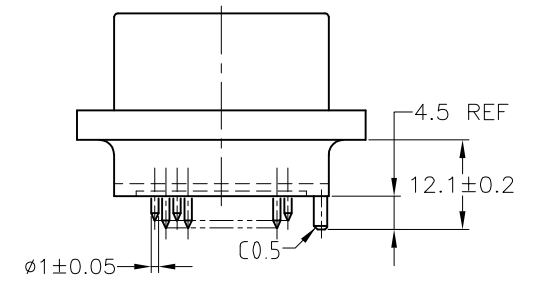

LOC		DIST		REVISIONS				
J		-		REV	DESCRIPTION	DATE	DRW	APPD
A2	REVISED	ECR-15-008111		01JUN2015	TS	KB		

(RECOMMENDED P.C.BORD DIMENSION, TOLERANCE±0.1)
 プリント基板推奨ホールパターン, 公差±0.1

NOTES, 1.GENERAL TOLERANCE : ± 0.3
 DRAFT ANGLE : ± 1 MAX*
 ALL UNSPECIFIED RADII : R0.5
 ALL UNSPECIFIED THICKNESS : 15
 2.MATERIAL
 CAP HOUSING : THERMOPLASTIC POLYESTER
 PIN CONTACT : BRSS
 3.CRITICAL DIMENSIONS:▼

SEE DWG	SEE DWG	SEE DWG	SELECTIVE-TIN (MATTE)	SELECTIVE GOLD × 26	PART NUMBER
SEE DWG 1473418	SEE DWG 1473418	-	SELECTIVE-TIN (MATTE)	SELECTIVE GOLD × 26	6473418-2
SEE DWG 1473418	SEE DWG 1473418	-	SELECTIVE-TIN (MATTE)	SELECTIVE GOLD × 26	6473418-1
3-1437290-7	-	-	SELECTIVE-TIN (MATTE)	SELECTIVE GOLD × 26	6437288-6
OBSOLETE	SEE DWG 1473418	SEE DWG 1473418	TIN-LEAD	SELECTIVE GOLD × 26	1473418-2
OBSOLETE	SEE DWG 1473418	SEE DWG 1473418	TIN-LEAD	SELECTIVE GOLD × 26	1473418-1
OBSOLETE	3-1437290-7	-	TIN-LEAD	SELECTIVE GOLD × 26	1437288-6
MATING PLUG ASSEMBLY 嵌合相手	REMARKS 備考	OLD PART NUMBER 旧型番	CONTACT FINISH 半田付け側	CONTACT SEDE 接触部側	PART NUMBER 型番
			CONTACT FINISH コンタクト仕上		

THIS DRAWING IS A CONTROLLED DOCUMENT.

DWG: A YAMAGUCHI 24SEP02
 CHK: K. BETSUI 24SEP02
 APPO: K. BETSUI 24SEP02

TE Connectivity
 WATER SEALED CONNECTOR
 CAP HOUSING 26POS ASSEMBLY

PRODUCT SPEC: 108-78140
 APPLICATION SPEC: 1437288-6

SIZE: A1 CAGE CODE: 1437288-6 DRAWING NO: 108-78140
 WEIGHT: - SCALE: 2:1 SHEET: 1 OF 1 REV: A2

CUSTOMER DRAWING

X-ON Electronics

Largest Supplier of Electrical and Electronic Components

Click to view similar products for [Automotive Connectors](#) category: