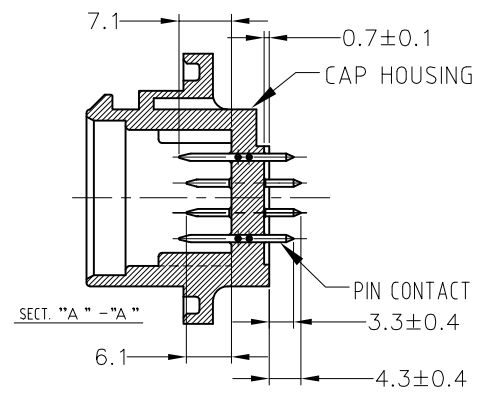

LOC		DIST		REVISIONS				
J		-		REV	DESCRIPTION	DATE	DRW	APPD
A2	REVISED	ECR-15-008111		01JUN2015	TS	KB		

(RECOMMENDED P.C.BORD DIMENSION, TOLERANCE±0.1)
 プリント基板推奨ホールパターン, 公差±0.1

NOTES, 1.GENERAL TOLERANCE : ± 0.3
 DRAFT ANGLE : ± 1 MAX*
 ALL UNSPECIFIED RADII : R0.5
 ALL UNSPECIFIED THICKNESS : 15
 2.MATERIAL
 CAP HOUSING : THERMOPLASTIC POLYESTER
 PIN CONTACT : BRSS
 3.CRITICAL DIMENSIONS:▼

SEE DWG	SEE DWG	SEE DWG	SELECTIVE-TIN (MATTE)	SELECTIVE GOLD × 26	PART NUMBER
SEE DWG 1473418	SEE DWG 1473418	-	SELECTIVE-TIN (MATTE)	SELECTIVE GOLD × 26	6473418-2
SEE DWG 1473418	SEE DWG 1473418	-	SELECTIVE-TIN (MATTE)	SELECTIVE GOLD × 26	6473418-1
3-1437290-7	-	-	SELECTIVE-TIN (MATTE)	SELECTIVE GOLD × 26	6437288-6
OBSOLETE	SEE DWG 1473418	SEE DWG 1473418	TIN-LEAD	SELECTIVE GOLD × 26	1473418-2
OBSOLETE	SEE DWG 1473418	SEE DWG 1473418	TIN-LEAD	SELECTIVE GOLD × 26	1473418-1
OBSOLETE	3-1437290-7	-	TIN-LEAD	SELECTIVE GOLD × 26	1437288-6
MATING PLUG ASSEMBLY 嵌合相手	REMARKS 備考	OLD PART NUMBER 旧型番	CONTACT FINISH 半田付け側	CONTACT SEDE 接触部側	PART NUMBER 型番
			CONTACT FINISH コンタクト仕上		

THIS DRAWING IS A CONTROLLED DOCUMENT.

DWG: A YAMAGUCHI 24SEP02
 CHK: K. BETSUI 24SEP02
 APPO: K. BETSUI 24SEP02

TE Connectivity
 WATER SEALED CONNECTOR
 CAP HOUSING 26POS ASSEMBLY

PRODUCT SPEC: 108-78140
 APPLICATION SPEC: 1437288-6

SIZE: A1 CAGE CODE: 1437288-6 DRAWING NO: 108-78140
 WEIGHT: - SCALE: 2:1 SHEET: 1 OF 1 REV: A2

CUSTOMER DRAWING

X-ON Electronics

Largest Supplier of Electrical and Electronic Components

Click to view similar products for [Automotive Connectors](#) category: