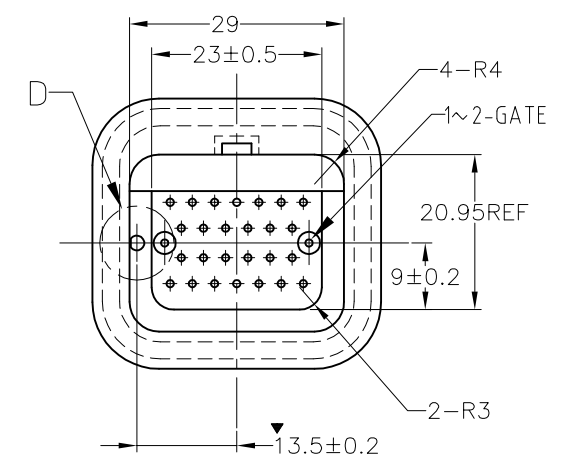

LOC		DIST		REVISIONS				
J		-		REV	DESCRIPTION	DATE	DRW	APPD
A2	REVISED	ECR-15-008111		01JUN2015	TS	KB		

(RECOMMENDED P.C.BORD DIMENSION, TOLERANCE±0.1)
 プリント基板推奨ホールパターン, 公差±0.1

NOTES, 1.GENERAL TOLERANCE : ± 0.3
 DRAFT ANGLE : ± 1 MAX*
 ALL UNSPECIFIED RADII : R0.5
 ALL UNSPECIFIED THICKNESS : 15
 2.MATERIAL
 CAP HOUSING : THERMOPLASTIC POLYESTER
 PIN CONTACT : BRSS
 3.CRITICAL DIMENSIONS:▼

SEE DWG	SEE DWG	SEE DWG	SELECTIVE-TIN (MATTE)	SELECTIVE GOLD × 26	PART NUMBER
SEE DWG 1473418	SEE DWG 1473418	-	SELECTIVE-TIN (MATTE)	SELECTIVE GOLD × 26	6473418-2
SEE DWG 1473418	SEE DWG 1473418	-	SELECTIVE-TIN (MATTE)	SELECTIVE GOLD × 26	6473418-1
3-1437290-7	-	-	SELECTIVE-TIN (MATTE)	SELECTIVE GOLD × 26	6437288-6
OBSOLETE	SEE DWG 1473418	SEE DWG 1473418	TIN-LEAD	SELECTIVE GOLD × 26	1473418-2
OBSOLETE	SEE DWG 1473418	SEE DWG 1473418	TIN-LEAD	SELECTIVE GOLD × 26	1473418-1
OBSOLETE	3-1437290-7	-	TIN-LEAD	SELECTIVE GOLD × 26	1437288-6
MATING PLUG ASSEMBLY 嵌合相手	REMARKS 備考	OLD PART NUMBER 旧型番	CONTACT FINISH 半田付け側	CONTACT SEDE 接触部側	PART NUMBER 型番
			CONTACT FINISH コンタクト仕上		

THIS DRAWING IS A CONTROLLED DOCUMENT.

DWG: A YAMAGUCHI 24SEP02
 CHK: K. BETSUI 24SEP02
 APPO: K. BETSUI 24SEP02

TE Connectivity
 WATER SEALED CONNECTOR
 CAP HOUSING 26POS ASSEMBLY

PRODUCT SPEC: 108-78140
 APPLICATION SPEC: 1437288-6

SIZE: A1 CAGE CODE: 1437288-6 DRAWING NO: 108-78140
 WEIGHT: - SCALE: 2:1 SHEET: 1 OF 1 REV: A2

CUSTOMER DRAWING

X-ON Electronics

Largest Supplier of Electrical and Electronic Components

Click to view similar products for [Automotive Connectors](#) category: