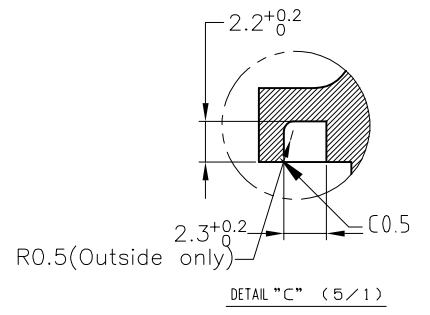

LOC		DIST		REVISIONS				
J		-		REV	DESCRIPTION	DATE	DRW	APPD
A2	REVISED	ECR-15-008111		01JUN2015	TS	KB		

(RECOMMENDED P.C.BORD DIMENSION, TOLERANCE±0.1)
 プリント基板推奨ホールパターン, 公差±0.1

NOTES, 1.GENERAL TOLERANCE : ± 0.3
 DRAFT ANGLE : ± 1 MAX*
 ALL UNSPECIFIED RADII : R0.5
 ALL UNSPECIFIED THICKNESS : 15
 2.MATERIAL
 CAP HOUSING : THERMOPLASTIC POLYESTER
 PIN CONTACT : BRSS
 3.CRITICAL DIMENSIONS:▼

SEE DWG	SEE DWG	SEE DWG	SELECTIVE-TIN (MATTE)	SELECTIVE GOLD × 26	PART NUMBER
SEE DWG 1473418	SEE DWG 1473418	-	SELECTIVE-TIN (MATTE)	SELECTIVE GOLD × 26	6473418-2
SEE DWG 1473418	SEE DWG 1473418	-	SELECTIVE-TIN (MATTE)	SELECTIVE GOLD × 26	6473418-1
3-1437290-7	-	-	SELECTIVE-TIN (MATTE)	SELECTIVE GOLD × 26	6437288-6
OBSOLETE	SEE DWG 1473418	SEE DWG 1473418	TIN-LEAD	SELECTIVE GOLD × 26	1473418-2
OBSOLETE	SEE DWG 1473418	SEE DWG 1473418	TIN-LEAD	SELECTIVE GOLD × 26	1473418-1
OBSOLETE	3-1437290-7	-	TIN-LEAD	SELECTIVE GOLD × 26	1437288-6
MATING PLUG ASSEMBLY 嵌合相手	REMARKS 備考	OLD PART NUMBER 旧型番	CONTACT FINISH 半田付け側	CONTACT SEDE 接触部側	PART NUMBER 型番
			CONTACT FINISH コンタクト仕上		

THIS DRAWING IS A CONTROLLED DOCUMENT.

DWG: A YAMAGUCHI 24SEP02
 CHK: K. BETSUI 24SEP02
 APPO: K. BETSUI 24SEP02

TE Connectivity
 WATER SEALED CONNECTOR
 CAP HOUSING 26POS ASSEMBLY

PRODUCT SPEC: 108-78140
 APPLICATION SPEC: 1437288-6

SIZE: A1 CAGE CODE: 1437288-6 DRAWING NO: 108-78140
 WEIGHT: - SCALE: 2:1 SHEET: 1 OF 1 REV: A2

CUSTOMER DRAWING

X-ON Electronics

Largest Supplier of Electrical and Electronic Components

Click to view similar products for [Automotive Connectors](#) category: