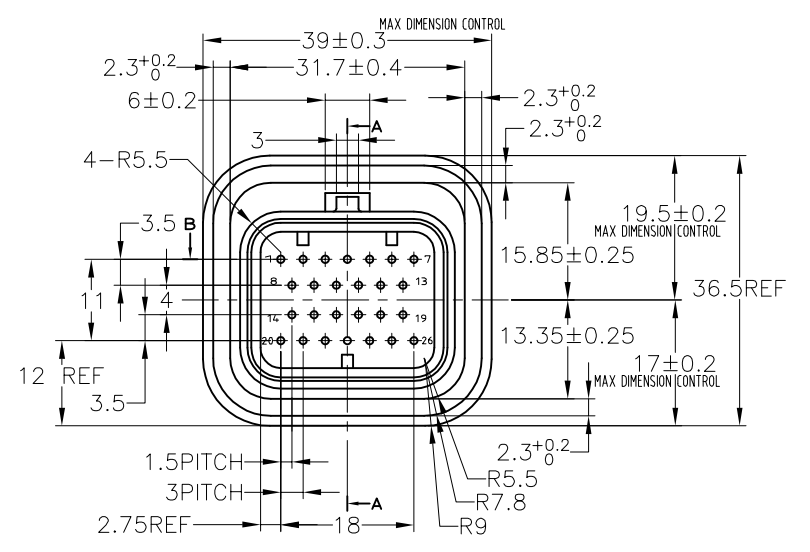

LOC		DIST		REVISIONS				
J		-		REV	DESCRIPTION	DATE	DRW	APPD
A2	REVISED	ECR-15-008111		01JUN2015	TS	KB		

(RECOMMENDED P.C.BORD DIMENSION, TOLERANCE±0.1)
 プリント基板推奨ホールパターン, 公差±0.1

NOTES, 1.GENERAL TOLERANCE : ± 0.3
 DRAFT ANGLE : ± 1 MAX*
 ALL UNSPECIFIED RADII : R0.5
 ALL UNSPECIFIED THICKNESS : 15
 2.MATERIAL
 CAP HOUSING : THERMOPLASTIC POLYESTER
 PIN CONTACT : BRSS
 3.CRITICAL DIMENSIONS:▼

SEE DWG	SEE DWG	SEE DWG	SELECTIVE-TIN (MATTE)	SELECTIVE GOLD × 26	PART NUMBER
SEE DWG 1473418	SEE DWG 1473418	-	SELECTIVE-TIN (MATTE)	SELECTIVE GOLD × 26	6473418-2
SEE DWG 1473418	SEE DWG 1473418	-	SELECTIVE-TIN (MATTE)	SELECTIVE GOLD × 26	6473418-1
3-1437290-7	-	-	SELECTIVE-TIN (MATTE)	SELECTIVE GOLD × 26	6437288-6
OBSOLETE	SEE DWG 1473418	SEE DWG 1473418	TIN-LEAD	SELECTIVE GOLD × 26	1473418-2
OBSOLETE	SEE DWG 1473418	SEE DWG 1473418	TIN-LEAD	SELECTIVE GOLD × 26	1473418-1
OBSOLETE	3-1437290-7	-	TIN-LEAD	SELECTIVE GOLD × 26	1437288-6
MATING PLUG ASSEMBLY 嵌合相手	REMARKS 備考	OLD PART NUMBER 旧型番	CONTACT FINISH 半田付け側	CONTACT SEDE 接触部側	PART NUMBER 型番
			CONTACT FINISH コンタクト仕上		

THIS DRAWING IS A CONTROLLED DOCUMENT.

DWG: A YAMAGUCHI 24SEP02
 CHK: K. BETSUI 24SEP02
 APPO: K. BETSUI 24SEP02

TE Connectivity
 WATER SEALED CONNECTOR
 CAP HOUSING 26POS ASSEMBLY

PRODUCT SPEC: 108-78140
 APPLICATION SPEC: 1437288-6

SIZE: A1 CAGE CODE: 1437288-6 DRAWING NO: 108-78140
 WEIGHT: - SCALE: 2:1 SHEET: 1 OF 1 REV: A2

CUSTOMER DRAWING

X-ON Electronics

Largest Supplier of Electrical and Electronic Components

Click to view similar products for [Automotive Connectors](#) category: