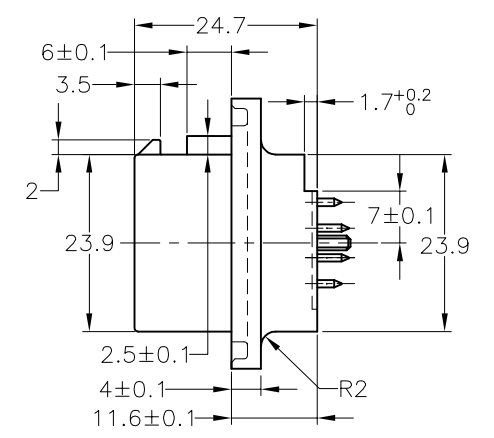

LOC		DIST		REVISIONS				
J		-		REV	DESCRIPTION	DATE	DRW	APPD
A2	REVISED	ECR-15-008111		01JUN2015	TS	KB		

(RECOMMENDED P.C.BORD DIMENSION, TOLERANCE±0.1)
 プリント基板推奨ホールパターン, 公差±0.1

NOTES, 1.GENERAL TOLERANCE : ± 0.3
 DRAFT ANGLE : ± 1 MAX*
 ALL UNSPECIFIED RADII : R0.5
 ALL UNSPECIFIED THICKNESS : 15
 2.MATERIAL
 CAP HOUSING : THERMOPLASTIC POLYESTER
 PIN CONTACT : BRSS
 3.CRITICAL DIMENSIONS:▼

SEE DWG	SEE DWG	SEE DWG	SELECTIVE-TIN (MATTE)	SELECTIVE GOLD × 26	PART NUMBER
SEE DWG 1473418	SEE DWG 1473418	-	SELECTIVE-TIN (MATTE)	SELECTIVE GOLD × 26	6473418-2
SEE DWG 1473418	SEE DWG 1473418	-	SELECTIVE-TIN (MATTE)	SELECTIVE GOLD × 26	6473418-1
3-1437290-7	-	-	SELECTIVE-TIN (MATTE)	SELECTIVE GOLD × 26	6437288-6
OBSOLETE	SEE DWG 1473418	SEE DWG 1473418	TIN-LEAD	SELECTIVE GOLD × 26	1473418-2
OBSOLETE	SEE DWG 1473418	SEE DWG 1473418	TIN-LEAD	SELECTIVE GOLD × 26	1473418-1
OBSOLETE	3-1437290-7	-	TIN-LEAD	SELECTIVE GOLD × 26	1437288-6
MATING PLUG ASSEMBLY 嵌合相手	REMARKS 備考	OLD PART NUMBER 旧型番	CONTACT FINISH 半田付け側	CONTACT SEDE 接触部側	PART NUMBER 型番
			CONTACT FINISH コンタクト仕上		

THIS DRAWING IS A CONTROLLED DOCUMENT.

DWG: A YAMAGUCHI 24SEP02
 CHK: K. BETSUI 24SEP02
 APPO: K. BETSUI 24SEP02

TE Connectivity
 WATER SEALED CONNECTOR
 CAP HOUSING 26POS ASSEMBLY

PRODUCT SPEC: 108-78140
 APPLICATION SPEC: 1437288-6

SIZE: A1 CAGE CODE: 1437288-6 DRAWING NO: 108-78140
 WEIGHT: - SCALE: 2:1 SHEET: 1 OF 1 REV: A2

CUSTOMER DRAWING

X-ON Electronics

Largest Supplier of Electrical and Electronic Components

Click to view similar products for [Automotive Connectors](#) category: