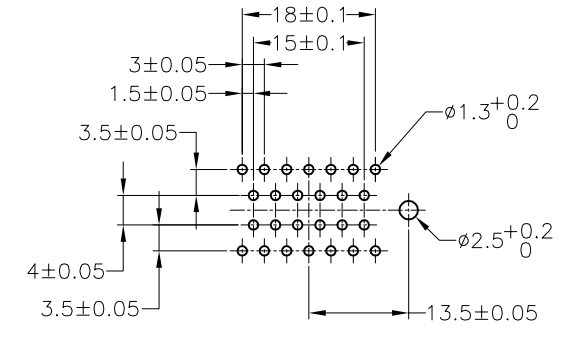

LOC		DIST		REVISIONS				
J		-		REV	DESCRIPTION	DATE	DRW	APPD
A2	REVISED	ECR-15-008111		01JUN2015	TS	KB		

(RECOMMENDED P.C.BORD DIMENSION, TOLERANCE±0.1)
 プリント基板推奨ホールパターン, 公差±0.1

NOTES, 1.GENERAL TOLERANCE : ± 0.3
 DRAFT ANGLE : ± 1 MAX*
 ALL UNSPECIFIED RADII : R0.5
 ALL UNSPECIFIED THICKNESS : 15
 2.MATERIAL
 CAP HOUSING : THERMOPLASTIC POLYESTER
 PIN CONTACT : BRSS
 3.CRITICAL DIMENSIONS:▼

SEE DWG	SEE DWG	SEE DWG	SELECTIVE-TIN (MATTE)	SELECTIVE GOLD × 26	PART NUMBER
SEE DWG 1473418	SEE DWG 1473418	-	SELECTIVE-TIN (MATTE)	SELECTIVE GOLD × 26	6473418-2
SEE DWG 1473418	SEE DWG 1473418	-	SELECTIVE-TIN (MATTE)	SELECTIVE GOLD × 26	6473418-1
3-1437290-7	-	-	SELECTIVE-TIN (MATTE)	SELECTIVE GOLD × 26	6437288-6
OBSOLETE	SEE DWG 1473418	SEE DWG 1473418	TIN-LEAD	SELECTIVE GOLD × 26	1473418-2
OBSOLETE	SEE DWG 1473418	SEE DWG 1473418	TIN-LEAD	SELECTIVE GOLD × 26	1473418-1
OBSOLETE	3-1437290-7	-	TIN-LEAD	SELECTIVE GOLD × 26	1437288-6
MATING PLUG ASSEMBLY 嵌合相手	REMARKS 備考	OLD PART NUMBER 旧型番	CONTACT FINISH 半田付け側	CONTACT SEDE 接触部側	PART NUMBER 型番
			CONTACT FINISH コンタクト仕上		

THIS DRAWING IS A CONTROLLED DOCUMENT.

DWG: A YAMAGUCHI 24SEP02
 CHK: K. BETSUI 24SEP02
 APPO: K. BETSUI 24SEP02

TE Connectivity
 WATER SEALED CONNECTOR
 CAP HOUSING 26POS ASSEMBLY

PRODUCT SPEC: 108-78140
 APPLICATION SPEC: 1437288-6