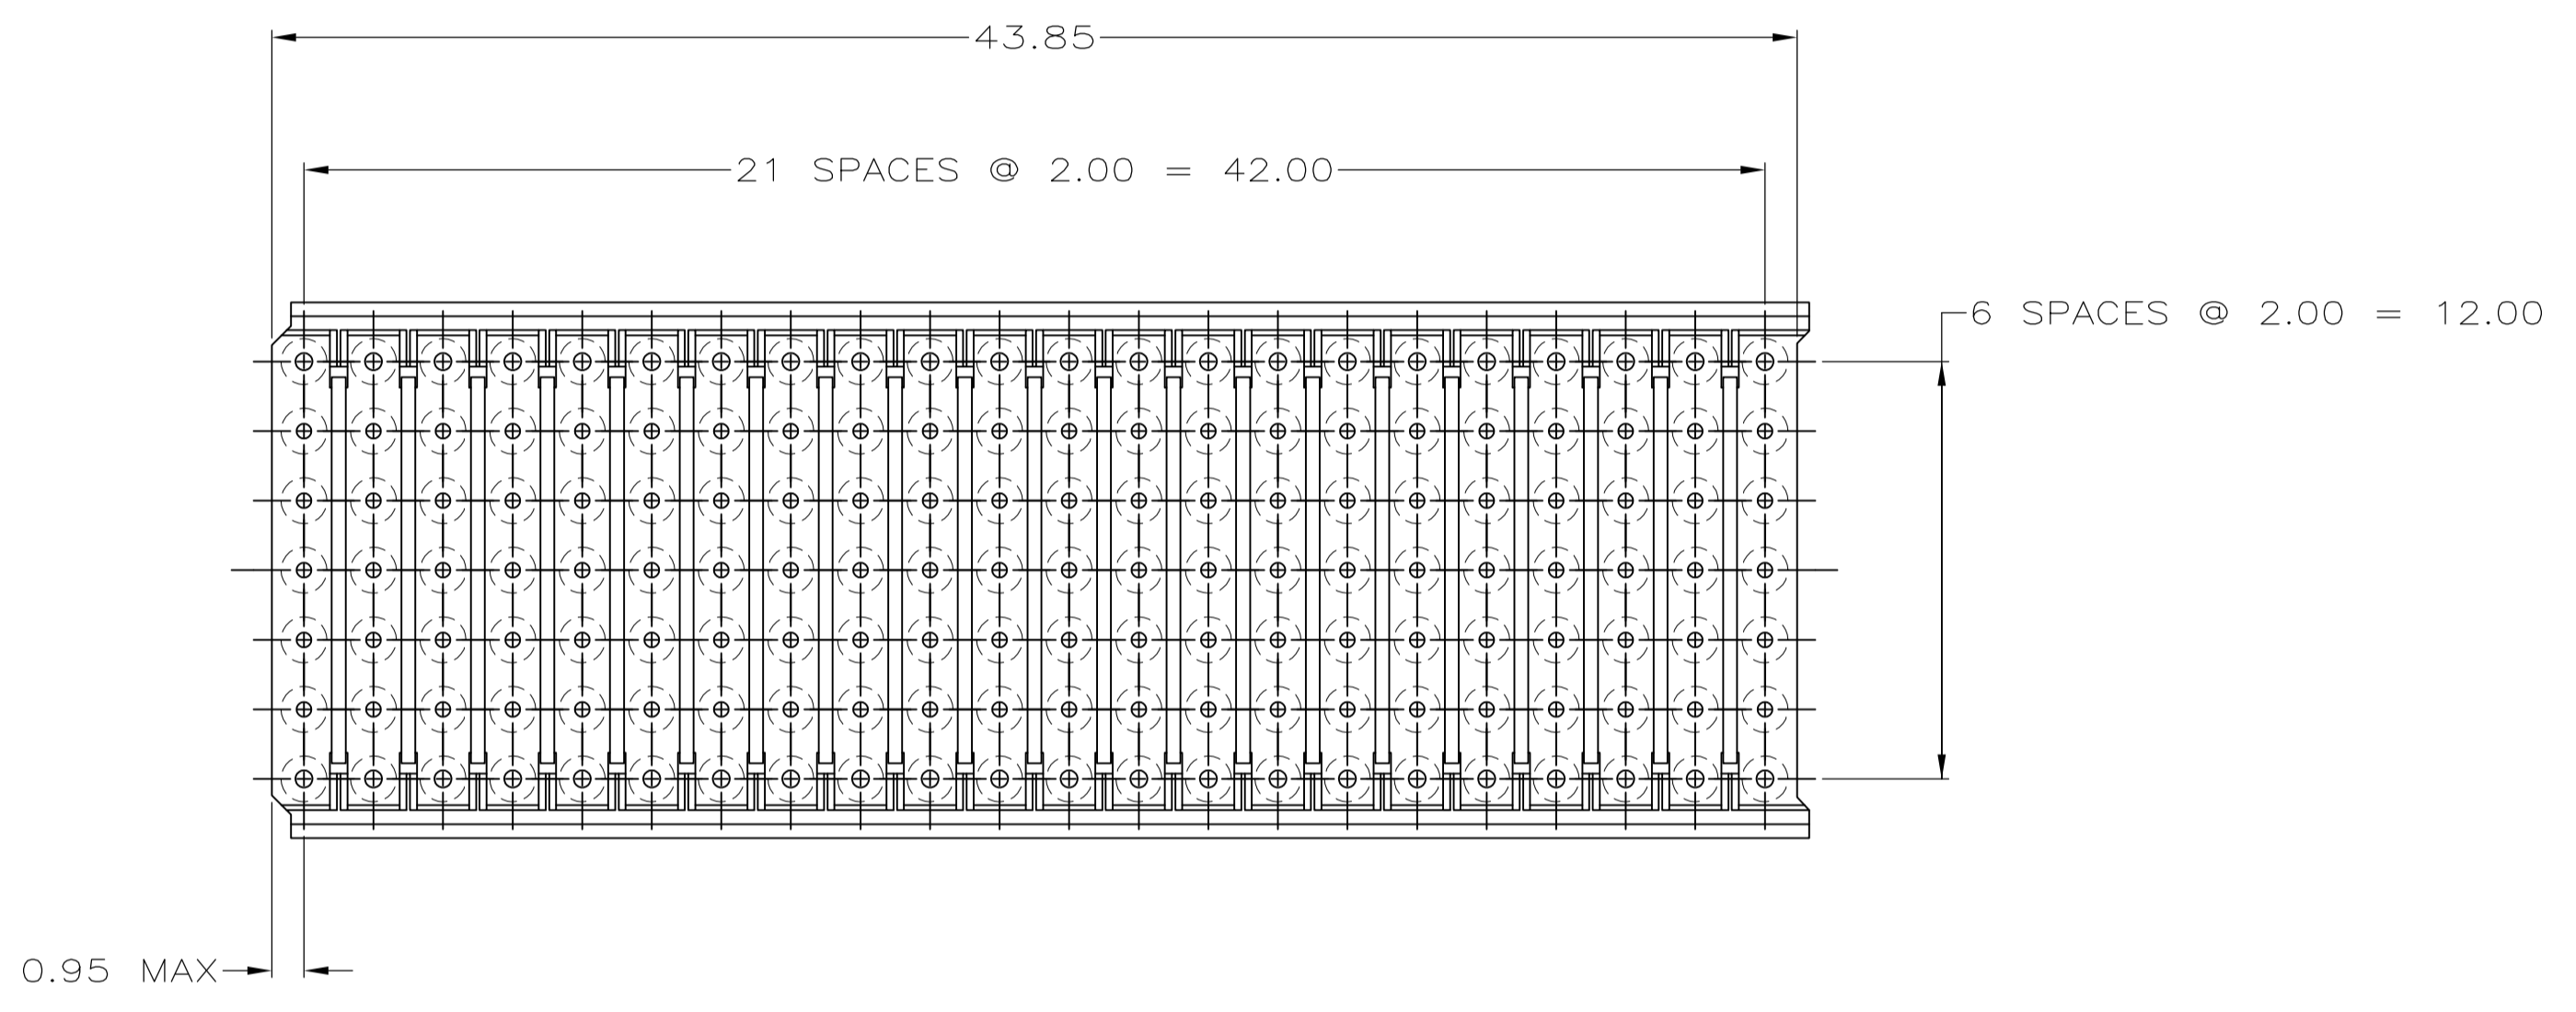

LOC		DIST		REVISIONS				
AD	47	SP	LTR	DESCRIPTION	DATE	DWN	APVD	
		C		REV PER EC 0U1B-0192-01	27 JUN 01	BC	RP	
		C1		REVISED PER ECO-10-000443	15JAN10	KK	AEQ	
		D		ECR-10-019054	15SEP10	DP	MQW	

- △ MATERIAL: GLASS FILLED POLYESTER.
- △ PART NUMBER MARKED IN APPROXIMATE AREA SHOWN.
- △ TO BE MEASURED AT BASE OF SHROUD.
- △ OBSOLETE PARTS: OBSOLETE CIS STREAMLINING PER D.RENAUD/D.SINISI

△ OBSOLETE	1.90	646482-7
△ OBSOLETE	1.70	646482-6
	1.50	646482-5
	1.30	646482-4
△ OBSOLETE	1.10	646482-3
	0.90	646482-2
		646482-1
	DIM Z	PART NUMBER

THIS DRAWING IS A CONTROLLED DOCUMENT		DWN	T. SHUEY	9-29-98	AMP Incorporated Harrisburg, PA 17105-3608
DIMENSIONS: mm		CHK	G. SKIPPER	11-23-98	
TOLERANCES UNLESS OTHERWISE SPECIFIED:		APVD	G. SKIPPER	11-23-98	NAME
0-PLC	±	PRODUCT SPEC		SHROUD, TYPE B,Z-PACK 2mm HM,	
1-PLC	±	APPLICATION SPEC		5 ROW, 154 POSITION	
2-PLC	±0.05	WEIGHT		SIZE CAGE CODE DRAWING NO RESTRICTED TO	
3-PLC	±	CUSTOMER DRAWING		A100779 C- 646482	
4-PLC	±	SCALE 5:1		SHEET 1 OF 1 REV D	
ANGLES	±				