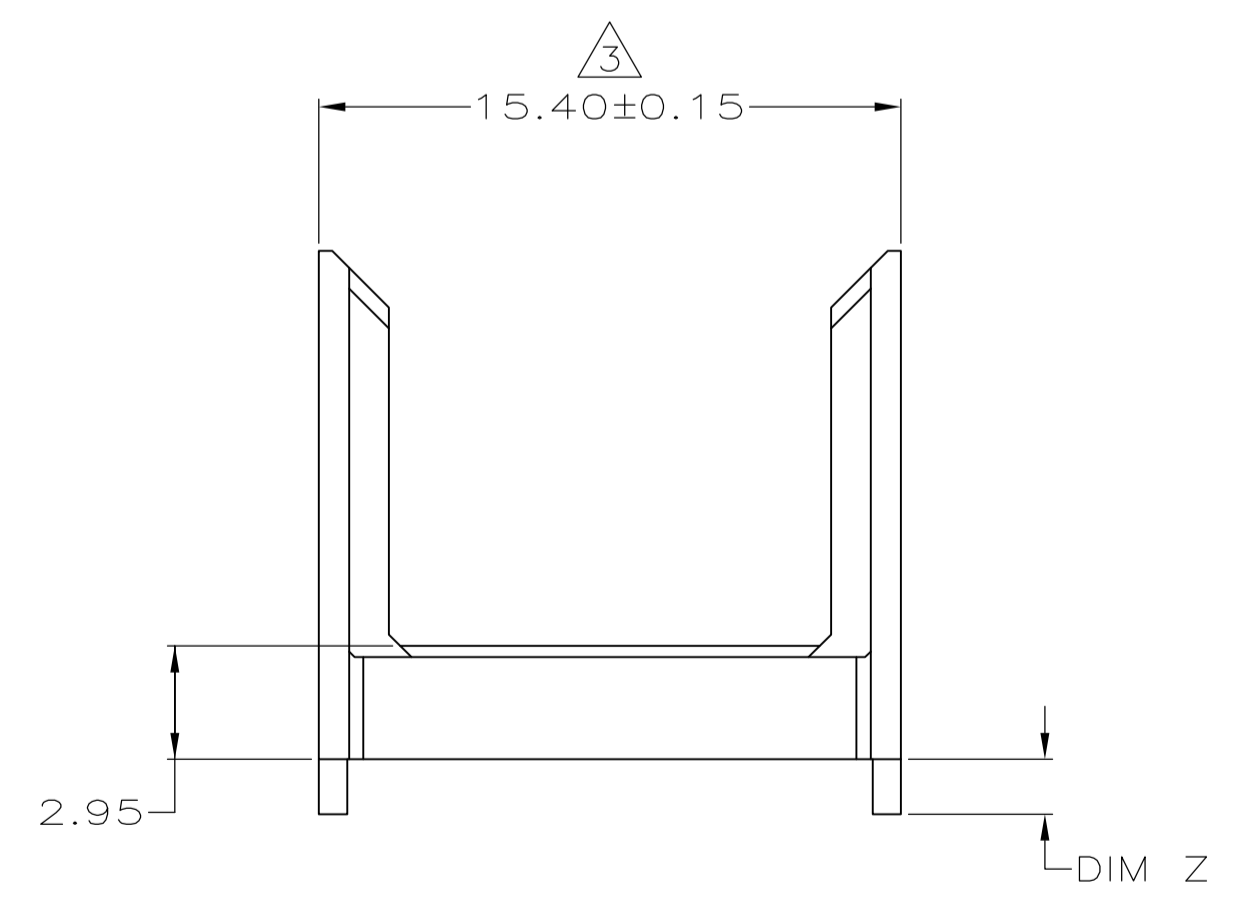

LOC		DIST		REVISIONS				
AD	47	SP	LTR	DESCRIPTION	DATE	DWN	APVD	
		C		REV PER EC 0U1B-0192-01	27 JUN 01	BC	RP	
		C1		REVISED PER ECO-10-000443	15JAN10	KK	AEQ	
		D		ECR-10-019054	15SEP10	DP	MQW	

- △ MATERIAL: GLASS FILLED POLYESTER.
- △ PART NUMBER MARKED IN APPROXIMATE AREA SHOWN.
- △ TO BE MEASURED AT BASE OF SHROUD.
- △ OBSOLETE PARTS: OBSOLETE CIS STREAMLINING PER D.RENAUD/D.SINISI

△ OBSOLETE	1.90	646482-7
△ OBSOLETE	1.70	646482-6
	1.50	646482-5
	1.30	646482-4
△ OBSOLETE	1.10	646482-3
	0.90	646482-2
		646482-1
	DIM Z	PART NUMBER

THIS DRAWING IS A CONTROLLED DOCUMENT		DWN	T. SHUEY	9-29-98	AMP Incorporated Harrisburg, PA 17105-3608
DIMENSIONS: mm		CHK	G. SKIPPER	11-23-98	
TOLERANCES UNLESS OTHERWISE SPECIFIED:		APVD	G. SKIPPER	11-23-98	NAME
0-PLC	±	PRODUCT SPEC		SHROUD, TYPE B,Z-PACK 2mm HM,	
1-PLC	±	APPLICATION SPEC		5 ROW, 154 POSITION	
2-PLC	±0.05	WEIGHT		SIZE CAGE CODE DRAWING NO RESTRICTED TO	
3-PLC	±	CUSTOMER DRAWING		A100779 C- 646482	
4-PLC	±	SCALE 5:1		SHEET 1 OF 1 REV D	
ANGLES	±				