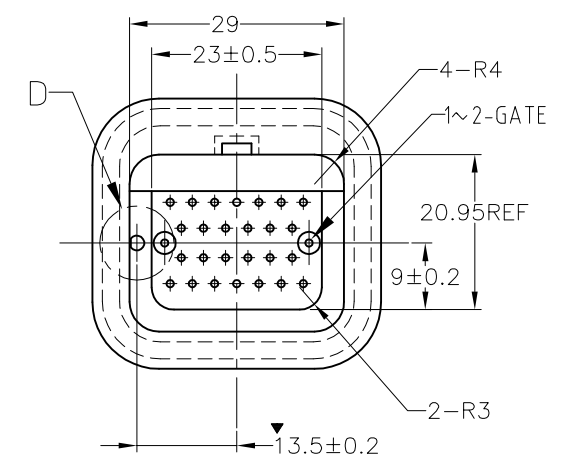

LOC		DIST		REVISIONS			
J		-		REV	DESCRIPTION	DATE	BY
				A2	REVISED	ECR-15-008111	01JUN2015 TS KB

(RECOMMENDED P.C.BORD DIMENSION, TOLERANCE±0.1)
 プリント基板推奨ホールパターン, 公差±0.1

NOTES, 1.GENERAL TOLERANCE : ± 0.3
 DRAFT ANGLE : ± 1 MAX*
 ALL UNSPECIFIED RADII : R0.5
 ALL UNSPECIFIED THICKNESS : 15
 2.MATERIAL
 CAP HOUSING : THERMOPLASTIC POLYESTER
 PIN CONTACT : BRSS
 3.CRITICAL DIMENSIONS:▼

SEE DWG	SEE DWG	SEE DWG	SELECTIVE-TIN (MATTE)	SELECTIVE GOLD × 26	PART NUMBER
SEE DWG 1473418	SEE DWG 1473418	-	SELECTIVE-TIN (MATTE)	SELECTIVE GOLD × 26	6473418-2
SEE DWG 1473418	SEE DWG 1473418	-	SELECTIVE-TIN (MATTE)	SELECTIVE GOLD × 26	6473418-1
3-1437290-7	-	-	SELECTIVE-TIN (MATTE)	SELECTIVE GOLD × 26	6437288-6
OBSOLETE	SEE DWG 1473418	SEE DWG 1473418	TIN-LEAD	SELECTIVE GOLD × 26	1473418-2
OBSOLETE	SEE DWG 1473418	SEE DWG 1473418	TIN-LEAD	SELECTIVE GOLD × 26	1473418-1
OBSOLETE	3-1437290-7	-	TIN-LEAD	SELECTIVE GOLD × 26	1437288-6
MATING PLUG ASSEMBLY 嵌合相手	REMARKS 備考	OLD PART NUMBER 旧型番	CONTACT FINISH 半田付け側	CONTACT SEDE 接触部側	PART NUMBER 型番
			CONTACT FINISH コンタクト仕上		

THIS DRAWING IS A CONTROLLED DOCUMENT.

DWG: A YAMAGUCHI 24SEP02
 CHK: K. BETSUI 24SEP02
 APPO: K. BETSUI 24SEP02

TE Connectivity
 WATER SEALED CONNECTOR
 CAP HOUSING 26POS ASSEMBLY

PRODUCT SPEC: 108-78140
 APPLICATION SPEC: 1437288-6

SIZE: A1 CAGE CODE: 1437288-6 DRAWING NO: 100779
 SCALE: 2:1 SHEET: 1 OF 1 REV: A2

X-ON Electronics

Largest Supplier of Electrical and Electronic Components

Click to view similar products for [Automotive Connectors](#) category: