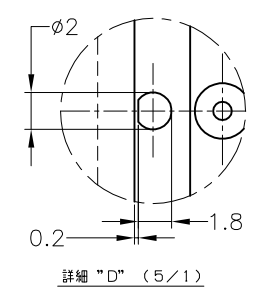

LOC		DIST		REVISIONS			
J		-		REV	DESCRIPTION	DATE	BY
				A2	REVISED	ECR-15-008111	01JUN2015 TS KB

(RECOMMENDED P.C.BORD DIMENSION, TOLERANCE±0.1)
 プリント基板推奨ホールパターン, 公差±0.1

NOTES, 1.GENERAL TOLERANCE : ± 0.3
 DRAFT ANGLE : ± 1 MAX*
 ALL UNSPECIFIED RADII : R0.5
 ALL UNSPECIFIED THICKNESS : 15
 2.MATERIAL
 CAP HOUSING : THERMOPLASTIC POLYESTER
 PIN CONTACT : BRSS
 3.CRITICAL DIMENSIONS:▼

SEE DWG	SEE DWG	SEE DWG	SELECTIVE-TIN (MATTE)	SELECTIVE GOLD × 26	PART NUMBER
SEE DWG 1473418	SEE DWG 1473418	-	SELECTIVE-TIN (MATTE)	SELECTIVE GOLD × 26	6473418-2
SEE DWG 1473418	SEE DWG 1473418	-	SELECTIVE-TIN (MATTE)	SELECTIVE GOLD × 26	6473418-1
3-1437290-7	-	-	SELECTIVE-TIN (MATTE)	SELECTIVE GOLD × 26	6437288-6
OBSOLETE	SEE DWG 1473418	SEE DWG 1473418	TIN-LEAD	SELECTIVE GOLD × 26	1473418-2
OBSOLETE	SEE DWG 1473418	SEE DWG 1473418	TIN-LEAD	SELECTIVE GOLD × 26	1473418-1
OBSOLETE	3-1437290-7	-	TIN-LEAD	SELECTIVE GOLD × 26	1437288-6
MATING PLUG ASSEMBLY 嵌合相手	REMARKS 備考	OLD PART NUMBER 旧型番	CONTACT FINISH 半田付け側	CONTACT SEDE 接触部側	PART NUMBER 型番
			CONTACT FINISH コンタクト仕上		

THIS DRAWING IS A CONTROLLED DOCUMENT.

DWG: A YAMAGUCHI 24SEP02
 CHK: K. BETSUI 24SEP02
 APPO: K. BETSUI 24SEP02

TE Connectivity
 WATER SEALED CONNECTOR
 CAP HOUSING 26POS ASSEMBLY

PRODUCT SPEC: 108-78140
 APPLICATION SPEC: 1437288-6

SIZE: A1 CAGE CODE: 1437288-6 DRAWING NO: 100779
 SCALE: 2:1 SHEET: 1 OF 1 REV: A2

X-ON Electronics

Largest Supplier of Electrical and Electronic Components

Click to view similar products for [Automotive Connectors](#) category: