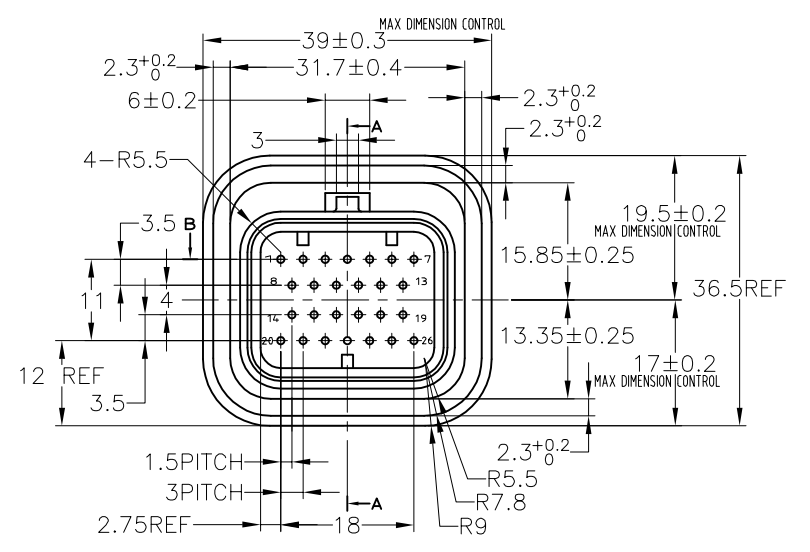

LOC		DIST		REVISIONS			
J		-		REV	DESCRIPTION	DATE	BY
				A2	REVISED	ECR-15-008111	01JUN2015 TS KB

(RECOMMENDED P.C.BORD DIMENSION, TOLERANCE±0.1)
 プリント基板推奨ホールパターン, 公差±0.1

NOTES, 1.GENERAL TOLERANCE : ± 0.3
 DRAFT ANGLE : ± 1 MAX*
 ALL UNSPECIFIED RADII : R0.5
 ALL UNSPECIFIED THICKNESS : 15
 2.MATERIAL
 CAP HOUSING : THERMOPLASTIC POLYESTER
 PIN CONTACT : BRSS
 3.CRITICAL DIMENSIONS:▼

SEE DWG	SEE DWG	SEE DWG	SELECTIVE-TIN (MATTE)	SELECTIVE GOLD × 26	PART NUMBER
SEE DWG 1473418	SEE DWG 1473418	-	SELECTIVE-TIN (MATTE)	SELECTIVE GOLD × 26	6473418-2
SEE DWG 1473418	SEE DWG 1473418	-	SELECTIVE-TIN (MATTE)	SELECTIVE GOLD × 26	6473418-1
3-1437290-7	-	-	SELECTIVE-TIN (MATTE)	SELECTIVE GOLD × 26	6437288-6
OBSOLETE	SEE DWG 1473418	SEE DWG 1473418	TIN-LEAD	SELECTIVE GOLD × 26	1473418-2
OBSOLETE	SEE DWG 1473418	SEE DWG 1473418	TIN-LEAD	SELECTIVE GOLD × 26	1473418-1
OBSOLETE	3-1437290-7	-	TIN-LEAD	SELECTIVE GOLD × 26	1437288-6
MATING PLUG ASSEMBLY 嵌合相手	REMARKS 備考	OLD PART NUMBER 旧型番	CONTACT FINISH 半田付け側	CONTACT SEDE 接触部側	PART NUMBER 型番
			CONTACT FINISH コンタクト仕上		

THIS DRAWING IS A CONTROLLED DOCUMENT.

DWG: A YAMAGUCHI 24SEP02
 CHK: K. BETSUI 24SEP02
 APPO: K. BETSUI 24SEP02

TE Connectivity
 WATER SEALED CONNECTOR
 CAP HOUSING 26POS ASSEMBLY

PRODUCT SPEC: 108-78140
 APPLICATION SPEC: 1437288-6

SIZE: A1 CAGE CODE: 1437288-6 DRAWING NO: 100779
 SCALE: 2:1 SHEET: 1 OF 1 REV: A2

X-ON Electronics

Largest Supplier of Electrical and Electronic Components

Click to view similar products for [Automotive Connectors](#) category: