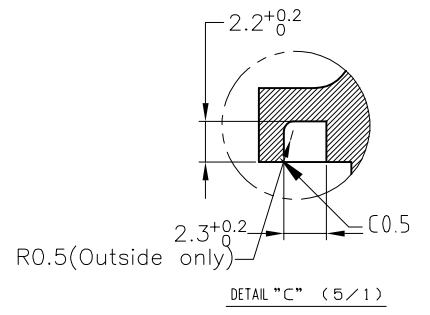

LOC		DIST		REVISIONS			
J		-		REV	DESCRIPTION	DATE	BY
				A2	REVISED	ECR-15-008111	01JUN2015 TS KB

(RECOMMENDED P.C.BORD DIMENSION, TOLERANCE±0.1)
 プリント基板推奨ホールパターン, 公差±0.1

NOTES, 1.GENERAL TOLERANCE : ± 0.3
 DRAFT ANGLE : ± 1 MAX*
 ALL UNSPECIFIED RADII : R0.5
 ALL UNSPECIFIED THICKNESS : 15
 2.MATERIAL
 CAP HOUSING : THERMOPLASTIC POLYESTER
 PIN CONTACT : BRSS
 3.CRITICAL DIMENSIONS:▼

SEE DWG	SEE DWG	SEE DWG	SELECTIVE-TIN (MATTE)	SELECTIVE GOLD × 26	PART NUMBER
SEE DWG 1473418	SEE DWG 1473418	-	SELECTIVE-TIN (MATTE)	SELECTIVE GOLD × 26	6473418-2
SEE DWG 1473418	SEE DWG 1473418	-	SELECTIVE-TIN (MATTE)	SELECTIVE GOLD × 26	6473418-1
3-1437290-7	-	-	SELECTIVE-TIN (MATTE)	SELECTIVE GOLD × 26	6437288-6
OBSOLETE	SEE DWG 1473418	SEE DWG 1473418	TIN-LEAD	SELECTIVE GOLD × 26	1473418-2
OBSOLETE	SEE DWG 1473418	SEE DWG 1473418	TIN-LEAD	SELECTIVE GOLD × 26	1473418-1
OBSOLETE	3-1437290-7	-	TIN-LEAD	SELECTIVE GOLD × 26	1437288-6
MATING PLUG ASSEMBLY 嵌合相手	REMARKS 備考	OLD PART NUMBER 旧型番	CONTACT FINISH 半田付け側	CONTACT SEDE 接触部側	PART NUMBER 型番
			CONTACT FINISH コンタクト仕上		

THIS DRAWING IS A CONTROLLED DOCUMENT.

DWG: A YAMAGUCHI 24SEP02
 CHK: K. BETSUI 24SEP02
 APPO: K. BETSUI 24SEP02

TE Connectivity
 WATER SEALED CONNECTOR
 CAP HOUSING 26POS ASSEMBLY

PRODUCT SPEC: 108-78140
 APPLICATION SPEC: 1437288-6

SIZE: A1 CAGE CODE: 1437288-6 DRAWING NO: 100779
 SCALE: 2:1 SHEET: 1 OF 1 REV: A2

X-ON Electronics

Largest Supplier of Electrical and Electronic Components

Click to view similar products for [Automotive Connectors](#) category: