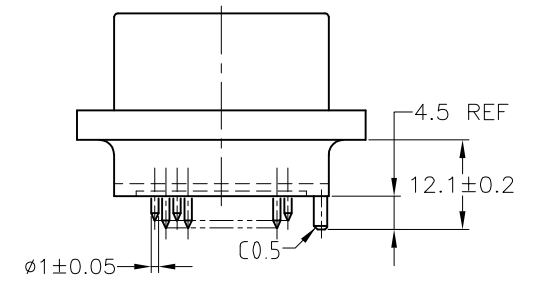

LOC		DIST		REVISIONS			
J		-		REV	DESCRIPTION	DATE	BY
				A2	REVISED	ECR-15-008111	01JUN2015 TS KB

(RECOMMENDED P.C.BORD DIMENSION, TOLERANCE±0.1)
 プリント基板推奨ホールパターン, 公差±0.1

NOTES, 1.GENERAL TOLERANCE : ± 0.3
 DRAFT ANGLE : ± 1 MAX*
 ALL UNSPECIFIED RADII : R0.5
 ALL UNSPECIFIED THICKNESS : 15
 2.MATERIAL
 CAP HOUSING : THERMOPLASTIC POLYESTER
 PIN CONTACT : BRSS
 3.CRITICAL DIMENSIONS:▼

SEE DWG	SEE DWG	SEE DWG	SELECTIVE-TIN (MATTE)	SELECTIVE GOLD × 26	PART NUMBER
SEE DWG 1473418	SEE DWG 1473418	-	SELECTIVE-TIN (MATTE)	SELECTIVE GOLD × 26	6473418-2
SEE DWG 1473418	SEE DWG 1473418	-	SELECTIVE-TIN (MATTE)	SELECTIVE GOLD × 26	6473418-1
3-1437290-7	-	-	SELECTIVE-TIN (MATTE)	SELECTIVE GOLD × 26	6437288-6
OBSOLETE	SEE DWG 1473418	SEE DWG 1473418	TIN-LEAD	SELECTIVE GOLD × 26	1473418-2
OBSOLETE	SEE DWG 1473418	SEE DWG 1473418	TIN-LEAD	SELECTIVE GOLD × 26	1473418-1
OBSOLETE	3-1437290-7	-	TIN-LEAD	SELECTIVE GOLD × 26	1437288-6
MATING PLUG ASSEMBLY 嵌合相手	REMARKS 備考	OLD PART NUMBER 旧型番	CONTACT FINISH 半田付け側	CONTACT SEDE 接触部側	PART NUMBER 型番
			CONTACT FINISH コンタクト仕上		

THIS DRAWING IS A CONTROLLED DOCUMENT.

DWG: A YAMAGUCHI 24SEP02
 CHK: K. BETSUI 24SEP02
 APPO: K. BETSUI 24SEP02

TE Connectivity
 WATER SEALED CONNECTOR
 CAP HOUSING 26POS ASSEMBLY

PRODUCT SPEC: 108-78140
 APPLICATION SPEC: 1437288-6

SIZE: A1 CAGE CODE: 1437288-6 DRAWING NO: 100779
 SCALE: 2:1 SHEET: 1 OF 1 REV: A2

X-ON Electronics

Largest Supplier of Electrical and Electronic Components

Click to view similar products for [Automotive Connectors](#) category: