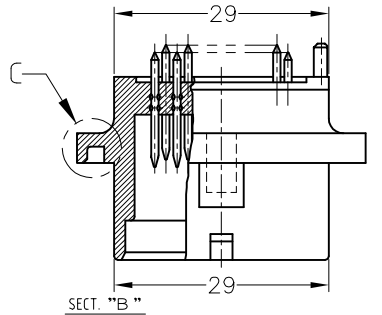

LOC		DIST		REVISIONS			
J		-		REV	DESCRIPTION	DATE	BY
				A2	REVISED	ECR-15-008111	01JUN2015 TS KB

(RECOMMENDED P.C.BORD DIMENSION, TOLERANCE±0.1)
 プリント基板推奨ホールパターン, 公差±0.1

NOTES, 1.GENERAL TOLERANCE : ± 0.3
 DRAFT ANGLE : ± 1 MAX*
 ALL UNSPECIFIED RADII : R0.5
 ALL UNSPECIFIED THICKNESS : 15
 2.MATERIAL
 CAP HOUSING : THERMOPLASTIC POLYESTER
 PIN CONTACT : BRSS
 3.CRITICAL DIMENSIONS:▼

SEE DWG	SEE DWG	SEE DWG	SELECTIVE-TIN (MATTE)	SELECTIVE GOLD × 26	PART NUMBER
SEE DWG 1473418	SEE DWG 1473418	-	SELECTIVE-TIN (MATTE)	SELECTIVE GOLD × 26	6473418-2
SEE DWG 1473418	SEE DWG 1473418	-	SELECTIVE-TIN (MATTE)	SELECTIVE GOLD × 26	6473418-1
3-1437290-7	-	-	SELECTIVE-TIN (MATTE)	SELECTIVE GOLD × 26	6437288-6
OBSOLETE	SEE DWG 1473418	SEE DWG 1473418	TIN-LEAD	SELECTIVE GOLD × 26	1473418-2
OBSOLETE	SEE DWG 1473418	SEE DWG 1473418	TIN-LEAD	SELECTIVE GOLD × 26	1473418-1
OBSOLETE	3-1437290-7	-	TIN-LEAD	SELECTIVE GOLD × 26	1437288-6
MATING PLUG ASSEMBLY 嵌合相手	REMARKS 備考	OLD PART NUMBER 旧型番	CONTACT FINISH 半田付け側	CONTACT SEDE 接触部側	PART NUMBER 型番
			CONTACT FINISH コンタクト仕上		

THIS DRAWING IS A CONTROLLED DOCUMENT.

DWG: A YAMAGUCHI 24SEP02
 CHK: K. BETSUI 24SEP02
 APPO: K. BETSUI 24SEP02

TE Connectivity
 WATER SEALED CONNECTOR
 CAP HOUSING 26POS ASSEMBLY

PRODUCT SPEC: 108-78140
 APPLICATION SPEC: 1437288-6

SIZE: A1 CAGE CODE: 1437288-6 DRAWING NO: 100779
 SCALE: 2:1 SHEET: 1 OF 1 REV: A2

X-ON Electronics

Largest Supplier of Electrical and Electronic Components

Click to view similar products for [Automotive Connectors](#) category: