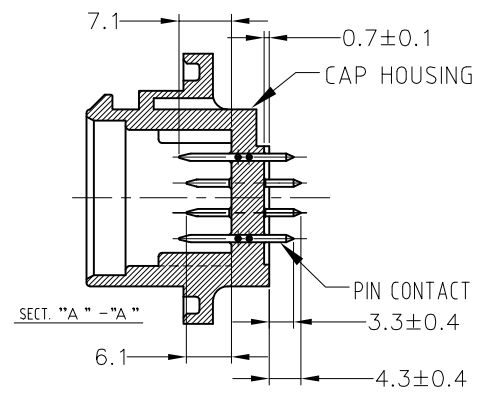

LOC		DIST		REVISIONS			
J		-		REV	DESCRIPTION	DATE	BY
				A2	REVISED	ECR-15-008111	01JUN2015 TS KB

(RECOMMENDED P.C.BORD DIMENSION, TOLERANCE±0.1)
 プリント基板推奨ホールパターン, 公差±0.1

NOTES, 1.GENERAL TOLERANCE : ± 0.3
 DRAFT ANGLE : ± 1 MAX*
 ALL UNSPECIFIED RADII : R0.5
 ALL UNSPECIFIED THICKNESS : 15
 2.MATERIAL
 CAP HOUSING : THERMOPLASTIC POLYESTER
 PIN CONTACT : BRSS
 3.CRITICAL DIMENSIONS:▼

SEE DWG	SEE DWG	SEE DWG	SELECTIVE-TIN (MATTE)	SELECTIVE GOLD × 26	PART NUMBER
SEE DWG 1473418	SEE DWG 1473418	-	SELECTIVE-TIN (MATTE)	SELECTIVE GOLD × 26	6473418-2
SEE DWG 1473418	SEE DWG 1473418	-	SELECTIVE-TIN (MATTE)	SELECTIVE GOLD × 26	6473418-1
3-1437290-7	-	-	SELECTIVE-TIN (MATTE)	SELECTIVE GOLD × 26	6437288-6
OBSOLETE	SEE DWG 1473418	SEE DWG 1473418	TIN-LEAD	SELECTIVE GOLD × 26	1473418-2
OBSOLETE	SEE DWG 1473418	SEE DWG 1473418	TIN-LEAD	SELECTIVE GOLD × 26	1473418-1
OBSOLETE	3-1437290-7	-	TIN-LEAD	SELECTIVE GOLD × 26	1437288-6
MATING PLUG ASSEMBLY 嵌合相手	REMARKS 備考	OLD PART NUMBER 旧型番	CONTACT FINISH 半田付け側	CONTACT SEDE 接触部側	PART NUMBER 型番
			CONTACT FINISH コンタクト仕上		

THIS DRAWING IS A CONTROLLED DOCUMENT.

DWG: A YAMAGUCHI 24SEP02
 CHK: K. BETSUI 24SEP02
 APPO: K. BETSUI 24SEP02

TE Connectivity
 WATER SEALED CONNECTOR
 CAP HOUSING 26POS ASSEMBLY

PRODUCT SPEC: 108-78140
 APPLICATION SPEC: 1437288-6

SIZE: A1 CAGE CODE: 1437288-6 DRAWING NO: 100779
 SCALE: 2:1 SHEET: 1 OF 1 REV: A2

X-ON Electronics

Largest Supplier of Electrical and Electronic Components

Click to view similar products for [Automotive Connectors](#) category: