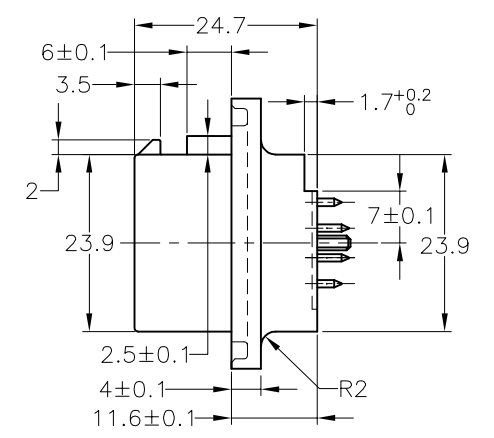

LOC		DIST		REVISIONS			
J		-		REV	DESCRIPTION	DATE	BY
				A2	REVISED	ECR-15-008111	01JUN2015 TS KB

(RECOMMENDED P.C.BORD DIMENSION, TOLERANCE±0.1)
 プリント基板推奨ホールパターン, 公差±0.1

NOTES, 1.GENERAL TOLERANCE : ± 0.3
 DRAFT ANGLE : ± 1 MAX*
 ALL UNSPECIFIED RADII : R0.5
 ALL UNSPECIFIED THICKNESS : 15
 2.MATERIAL
 CAP HOUSING : THERMOPLASTIC POLYESTER
 PIN CONTACT : BRSS
 3.CRITICAL DIMENSIONS:▼

SEE DWG	SEE DWG	SEE DWG	SELECTIVE-TIN (MATTE)	SELECTIVE GOLD × 26	PART NUMBER
SEE DWG 1473418	SEE DWG 1473418	-	SELECTIVE-TIN (MATTE)	SELECTIVE GOLD × 26	6473418-2
SEE DWG 1473418	SEE DWG 1473418	-	SELECTIVE-TIN (MATTE)	SELECTIVE GOLD × 26	6473418-1
3-1437290-7	-	-	SELECTIVE-TIN (MATTE)	SELECTIVE GOLD × 26	6437288-6
OBSOLETE	SEE DWG 1473418	SEE DWG 1473418	TIN-LEAD	SELECTIVE GOLD × 26	1473418-2
OBSOLETE	SEE DWG 1473418	SEE DWG 1473418	TIN-LEAD	SELECTIVE GOLD × 26	1473418-1
OBSOLETE	3-1437290-7	-	TIN-LEAD	SELECTIVE GOLD × 26	1437288-6
MATING PLUG ASSEMBLY 嵌合相手	REMARKS 備考	OLD PART NUMBER 旧型番	CONTACT FINISH 半田付け側	CONTACT SEDE 接触部側	PART NUMBER 型番
			CONTACT FINISH コンタクト仕上		

THIS DRAWING IS A CONTROLLED DOCUMENT.

DWG: A YAMAGUCHI 24SEP02
 CHK: K. BETSUI 24SEP02
 APPO: K. BETSUI 24SEP02

TE Connectivity
 WATER SEALED CONNECTOR
 CAP HOUSING 26POS ASSEMBLY

PRODUCT SPEC: 108-78140
 APPLICATION SPEC: 1437288-6

SIZE: A1 CAGE CODE: 1437288-6 DRAWING NO: 100779
 SCALE: 2:1 SHEET: 1 OF 1 REV: A2

X-ON Electronics

Largest Supplier of Electrical and Electronic Components

Click to view similar products for [Automotive Connectors](#) category: