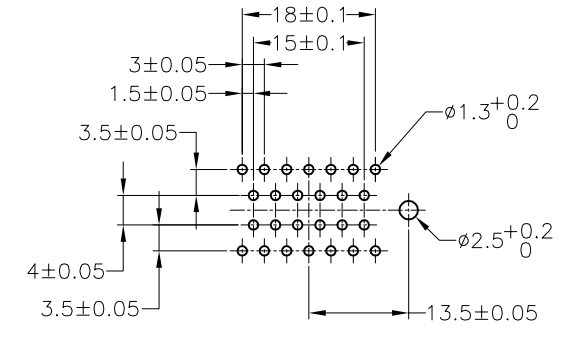

LOC		DIST		REVISIONS			
J		-		REV	DESCRIPTION	DATE	BY
				A2	REVISED	ECR-15-008111	01JUN2015 TS KB

(RECOMMENDED P.C.BORD DIMENSION, TOLERANCE±0.1)
 プリント基板推奨ホールパターン, 公差±0.1

NOTES, 1.GENERAL TOLERANCE : ± 0.3
 DRAFT ANGLE : ± 1 MAX*
 ALL UNSPECIFIED RADII : R0.5
 ALL UNSPECIFIED THICKNESS : 15
 2.MATERIAL
 CAP HOUSING : THERMOPLASTIC POLYESTER
 PIN CONTACT : BRSS
 3.CRITICAL DIMENSIONS:▼

SEE DWG	SEE DWG	SEE DWG	SELECTIVE-TIN (MATTE)	SELECTIVE GOLD × 26	PART NUMBER
SEE DWG 1473418	SEE DWG 1473418	-	SELECTIVE-TIN (MATTE)	SELECTIVE GOLD × 26	6473418-2
SEE DWG 1473418	SEE DWG 1473418	-	SELECTIVE-TIN (MATTE)	SELECTIVE GOLD × 26	6473418-1
3-1437290-7	-	-	SELECTIVE-TIN (MATTE)	SELECTIVE GOLD × 26	6437288-6
OBSOLETE	SEE DWG 1473418	SEE DWG 1473418	TIN-LEAD	SELECTIVE GOLD × 26	1473418-2
OBSOLETE	SEE DWG 1473418	SEE DWG 1473418	TIN-LEAD	SELECTIVE GOLD × 26	1473418-1
OBSOLETE	3-1437290-7	-	TIN-LEAD	SELECTIVE GOLD × 26	1437288-6
MATING PLUG ASSEMBLY 嵌合相手	REMARKS 備考	OLD PART NUMBER 旧型番	CONTACT FINISH 半田付け側	CONTACT SEDE 接触部側	PART NUMBER 型番
			CONTACT FINISH コンタクト仕上		

THIS DRAWING IS A CONTROLLED DOCUMENT.

DWG: A YAMAGUCHI 24SEP02
 CHK: K. BETSUI 24SEP02
 APPO: K. BETSUI 24SEP02

TE Connectivity
 WATER SEALED CONNECTOR
 CAP HOUSING 26POS ASSEMBLY

PRODUCT SPEC: 108-78140
 APPLICATION SPEC: 1437288-6