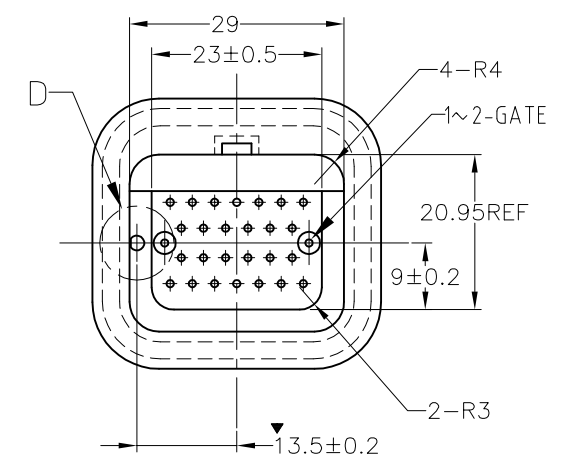

LOC		DIST		REVISIONS				
J		-		REV	DESCRIPTION	DATE	DRW	APPD
A2	REVISED	ECR-15-008111	01JUN2015	TS	KB			

(RECOMMENDED P.C.BORD DIMENSION, TOLERANCE±0.1)  
 プリント基板推奨ホールパターン, 公差±0.1

NOTES, 1.GENERAL TOLERANCE : ± 0.3  
 DRAFT ANGLE : ± 1 MAX\*  
 ALL UNSPECIFIED RADII : R0.5  
 ALL UNSPECIFIED THICKNESS : 15  
 2.MATERIAL  
 CAP HOUSING : THERMOPLASTIC POLYESTER  
 PIN CONTACT : BRSS  
 3.CRITICAL DIMENSIONS:▼

SEE DWG	SEE DWG	SEE DWG	SELECTIVE-TIN (MATTE)	SELECTIVE GOLD × 26	PART NUMBER
SEE DWG 1473418	SEE DWG 1473418	-	SELECTIVE-TIN (MATTE)	SELECTIVE GOLD × 26	6473418-2
SEE DWG 1473418	SEE DWG 1473418	-	SELECTIVE-TIN (MATTE)	SELECTIVE GOLD × 26	6473418-1
3-1437290-7	-	-	SELECTIVE-TIN (MATTE)	SELECTIVE GOLD × 26	6437288-6
OBSOLETE	SEE DWG 1473418	SEE DWG 1473418	TIN-LEAD	SELECTIVE GOLD × 26	1473418-2
OBSOLETE	SEE DWG 1473418	SEE DWG 1473418	TIN-LEAD	SELECTIVE GOLD × 26	1473418-1
OBSOLETE	3-1437290-7	-	TIN-LEAD	SELECTIVE GOLD × 26	1437288-6
MATING PLUG ASSEMBLY 嵌合相手	REMARKS 備考	OLD PART NUMBER 旧型番	CONTACT FINISH 半田付け側	CONTACT SEDE 接触部側	PART NUMBER 型番
			CONTACT FINISH コンタクト仕上		

THIS DRAWING IS A CONTROLLED DOCUMENT.

DWG: A YAMAGUCHI 24SEP02  
 CHK: K. BETSUI 24SEP02  
 APPD: K. BETSUI 24SEP02

TE Connectivity

WATER SEALED CONNECTOR  
 CAP HOUSING 26POS ASSEMBLY

108-78140

SIZE: A1 CAGE CODE: 00779 DRAWING NO: 1437288-6 RESTRICTED TO: -  
 SCALE: 2:1 SHEET: 1 OF 1 REV: A2