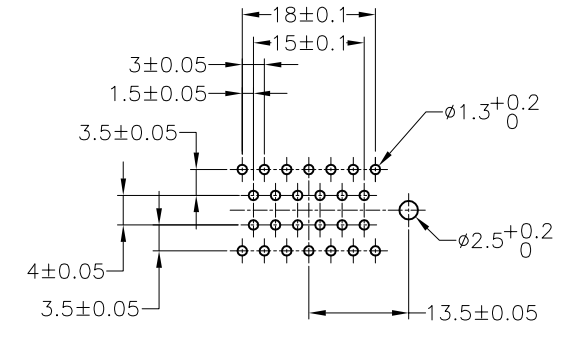

LOC		DIST		REVISIONS				
J		-		REV	DESCRIPTION	DATE	DRW	APPD
A2	REVISED	ECR-15-008111	01JUN2015	TS	KB			

(RECOMMENDED P.C.BORD DIMENSION, TOLERANCE±0.1)  
 プリント基板推奨ホールパターン, 公差±0.1

NOTES, 1.GENERAL TOLERANCE : ± 0.3  
 DRAFT ANGLE : ± 1 MAX\*  
 ALL UNSPECIFIED RADII : R0.5  
 ALL UNSPECIFIED THICKNESS : 15  
 2.MATERIAL  
 CAP HOUSING : THERMOPLASTIC POLYESTER  
 PIN CONTACT : BRSS  
 3.CRITICAL DIMENSIONS:▼

SEE DWG	SEE DWG	SEE DWG	SELECTIVE-TIN (MATTE)	SELECTIVE GOLD × 26	PART NUMBER
SEE DWG 1473418	SEE DWG 1473418	-	SELECTIVE-TIN (MATTE)	SELECTIVE GOLD × 26	6473418-2
SEE DWG 1473418	SEE DWG 1473418	-	SELECTIVE-TIN (MATTE)	SELECTIVE GOLD × 26	6473418-1
3-1437290-7	-	-	SELECTIVE-TIN (MATTE)	SELECTIVE GOLD × 26	6437288-6
OBSOLETE	SEE DWG 1473418	SEE DWG 1473418	TIN-LEAD	SELECTIVE GOLD × 26	1473418-2
OBSOLETE	SEE DWG 1473418	SEE DWG 1473418	TIN-LEAD	SELECTIVE GOLD × 26	1473418-1
OBSOLETE	3-1437290-7	-	TIN-LEAD	SELECTIVE GOLD × 26	1437288-6
MATING PLUG ASSEMBLY 嵌合相手	REMARKS 備考	OLD PART NUMBER 旧型番	CONTACT FINISH 半田付け側	CONTACT SEDE 接触部側	PART NUMBER 型番
			CONTACT FINISH コンタクト仕上		

THIS DRAWING IS A CONTROLLED DOCUMENT.

DWG: A YAMAGUCHI 24SEP02  
 CHK: K. BETSUI 24SEP02  
 APPD: K. BETSUI 24SEP02

TE Connectivity

WATER SEALED CONNECTOR  
 CAP HOUSING 26POS ASSEMBLY

108-78140

SIZE: A1 CAGE CODE: 00779 DRAWING NO: 1437288-6 RESTRICTED TO: -  
 SCALE: 2:1 SHEET: 1 OF 1 REV: A2