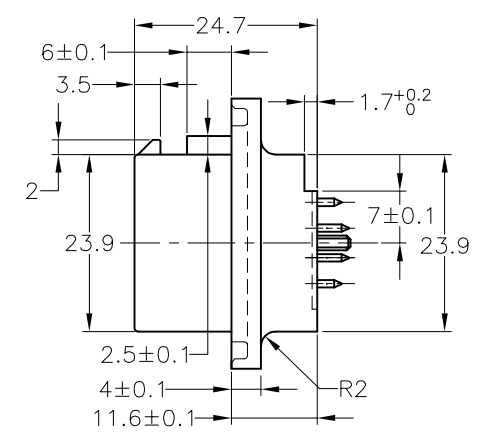

LOC		DIST		REVISIONS				
J		-		REV	DESCRIPTION	DATE	DRW	APPD
A2	REVISED	ECR-15-008111	01JUN2015	TS	KB			

(RECOMMENDED P.C.BORD DIMENSION, TOLERANCE±0.1)  
 プリント基板推奨ホールパターン, 公差±0.1

NOTES, 1.GENERAL TOLERANCE : ± 0.3  
 DRAFT ANGLE : ± 1 MAX\*  
 ALL UNSPECIFIED RADII : R0.5  
 ALL UNSPECIFIED THICKNESS : 15  
 2.MATERIAL  
 CAP HOUSING : THERMOPLASTIC POLYESTER  
 PIN CONTACT : BRSS  
 3.CRITICAL DIMENSIONS:▼

SEE DWG	SEE DWG	SEE DWG	SELECTIVE-TIN (MATTE)	SELECTIVE GOLD × 26	PART NUMBER
SEE DWG 1473418	SEE DWG 1473418	-	SELECTIVE-TIN (MATTE)	SELECTIVE GOLD × 26	6473418-2
SEE DWG 1473418	SEE DWG 1473418	-	SELECTIVE-TIN (MATTE)	SELECTIVE GOLD × 26	6473418-1
3-1437290-7	-	-	SELECTIVE-TIN (MATTE)	SELECTIVE GOLD × 26	6437288-6
OBSOLETE	SEE DWG 1473418	SEE DWG 1473418	TIN-LEAD	SELECTIVE GOLD × 26	1473418-2
OBSOLETE	SEE DWG 1473418	SEE DWG 1473418	TIN-LEAD	SELECTIVE GOLD × 26	1473418-1
OBSOLETE	3-1437290-7	-	TIN-LEAD	SELECTIVE GOLD × 26	1437288-6
MATING PLUG ASSEMBLY 嵌合相手	REMARKS 備考	OLD PART NUMBER 旧型番	CONTACT FINISH 半田付け側	CONTACT SEDE 接触部側	PART NUMBER 型番
			CONTACT FINISH コンタクト仕上		

THIS DRAWING IS A CONTROLLED DOCUMENT.

DWG: A YAMAGUCHI 24SEP02  
 CHK: K. BETSUI 24SEP02  
 APPD: K. BETSUI 24SEP02

TE Connectivity

WATER SEALED CONNECTOR  
 CAP HOUSING 26POS ASSEMBLY

108-78140

SIZE: A1 CAGE CODE: 00779 DRAWING NO: 1437288-6 RESTRICTED TO: -  
 SCALE: 2:1 SHEET: 1 OF 1 REV: A2