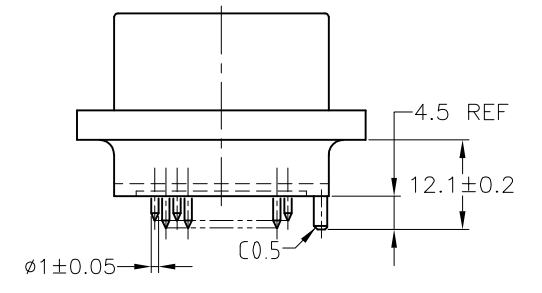

LOC		DIST		REVISIONS				
J		-		REV	DESCRIPTION	DATE	DRW	APPD
A2	REVISED	ECR-15-008111	01JUN2015	TS	KB			

(RECOMMENDED P.C.BORD DIMENSION, TOLERANCE±0.1)  
 プリント基板推奨ホールパターン, 公差±0.1

NOTES, 1.GENERAL TOLERANCE : ± 0.3  
 DRAFT ANGLE : ± 1 MAX\*  
 ALL UNSPECIFIED RADII : R0.5  
 ALL UNSPECIFIED THICKNESS : 15  
 2.MATERIAL  
 CAP HOUSING : THERMOPLASTIC POLYESTER  
 PIN CONTACT : BRSS  
 3.CRITICAL DIMENSIONS:▼

SEE DWG	SEE DWG	SEE DWG	SELECTIVE-TIN (MATTE)	SELECTIVE GOLD × 26	PART NUMBER
SEE DWG 1473418	SEE DWG 1473418	-	SELECTIVE-TIN (MATTE)	SELECTIVE GOLD × 26	6473418-2
SEE DWG 1473418	SEE DWG 1473418	-	SELECTIVE-TIN (MATTE)	SELECTIVE GOLD × 26	6473418-1
3-1437290-7	-	-	SELECTIVE-TIN (MATTE)	SELECTIVE GOLD × 26	6437288-6
OBSOLETE	SEE DWG 1473418	SEE DWG 1473418	TIN-LEAD	SELECTIVE GOLD × 26	1473418-2
OBSOLETE	SEE DWG 1473418	SEE DWG 1473418	TIN-LEAD	SELECTIVE GOLD × 26	1473418-1
OBSOLETE	3-1437290-7	-	TIN-LEAD	SELECTIVE GOLD × 26	1437288-6
MATING PLUG ASSEMBLY 嵌合相手	REMARKS 備考	OLD PART NUMBER 旧型番	CONTACT FINISH 半田付け側	CONTACT SEDE 接触部側	PART NUMBER 型番
			CONTACT FINISH コンタクト仕上		

THIS DRAWING IS A CONTROLLED DOCUMENT.

DWG: A YAMAGUCHI 24SEP02  
 CHK: K. BETSUI 24SEP02  
 APPD: K. BETSUI 24SEP02

TE Connectivity

WATER SEALED CONNECTOR  
 CAP HOUSING 26POS ASSEMBLY

108-78140

SIZE: A1 CAGE CODE: 00779 DRAWING NO: 1437288-6 RESTRICTED TO: -  
 SCALE: 2:1 SHEET: 1 OF 1 REV: A2