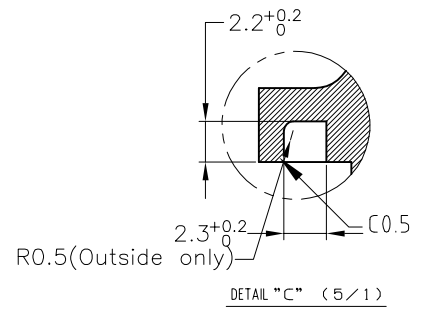

LOC		DIST		REVISIONS				
J		-		REV	DESCRIPTION	DATE	DRW	APPD
A2	REVISED	ECR-15-008111	01JUN2015	TS	KB			

(RECOMMENDED P.C.BORD DIMENSION, TOLERANCE±0.1)  
 プリント基板推奨ホールパターン, 公差±0.1

NOTES, 1.GENERAL TOLERANCE : ± 0.3  
 DRAFT ANGLE : ± 1 MAX\*  
 ALL UNSPECIFIED RADII : R0.5  
 ALL UNSPECIFIED THICKNESS : 15  
 2.MATERIAL  
 CAP HOUSING : THERMOPLASTIC POLYESTER  
 PIN CONTACT : BRSS  
 3.CRITICAL DIMENSIONS:▼

SEE DWG	SEE DWG	SEE DWG	SELECTIVE-TIN (MATTE)	SELECTIVE GOLD × 26	PART NUMBER
SEE DWG 1473418	SEE DWG 1473418	-	SELECTIVE-TIN (MATTE)	SELECTIVE GOLD × 26	6473418-2
SEE DWG 1473418	SEE DWG 1473418	-	SELECTIVE-TIN (MATTE)	SELECTIVE GOLD × 26	6473418-1
3-1437290-7	-	-	SELECTIVE-TIN (MATTE)	SELECTIVE GOLD × 26	6437288-6
OBSOLETE	SEE DWG 1473418	SEE DWG 1473418	TIN-LEAD	SELECTIVE GOLD × 26	1473418-2
OBSOLETE	SEE DWG 1473418	SEE DWG 1473418	TIN-LEAD	SELECTIVE GOLD × 26	1473418-1
OBSOLETE	3-1437290-7	-	TIN-LEAD	SELECTIVE GOLD × 26	1437288-6
MATING PLUG ASSEMBLY 嵌合相手	REMARKS 備考	OLD PART NUMBER 旧型番	CONTACT FINISH 半田付け側	CONTACT SEDE 接触部側	PART NUMBER 型番
			CONTACT FINISH コンタクト仕上		

THIS DRAWING IS A CONTROLLED DOCUMENT.

DWG: A YAMAGUCHI 24SEP02  
 CHK: K. BETSUI 24SEP02  
 APPD: K. BETSUI 24SEP02

TE Connectivity

WATER SEALED CONNECTOR  
 CAP HOUSING 26POS ASSEMBLY

108-78140

SIZE: A1 CAGE CODE: 00779 DRAWING NO: 1437288-6 RESTRICTED TO: -  
 SCALE: 2:1 SHEET: 1 OF 1 REV: A2