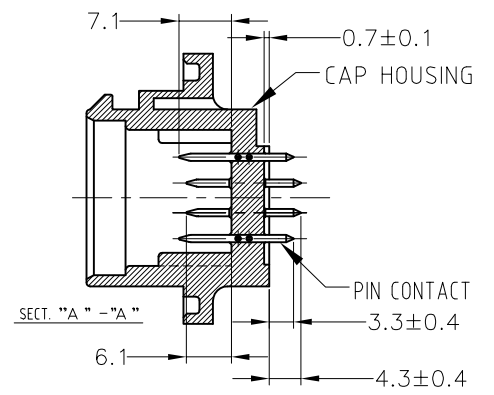

LOC		DIST		REVISIONS				
J		-		REV	DESCRIPTION	DATE	DRW	APPD
A2	REVISED	ECR-15-008111	01JUN2015	TS	KB			

(RECOMMENDED P.C.BORD DIMENSION, TOLERANCE±0.1)  
 プリント基板推奨ホールパターン, 公差±0.1

NOTES, 1.GENERAL TOLERANCE : ± 0.3  
 DRAFT ANGLE : ± 1 MAX\*  
 ALL UNSPECIFIED RADII : R0.5  
 ALL UNSPECIFIED THICKNESS : 15  
 2.MATERIAL  
 CAP HOUSING : THERMOPLASTIC POLYESTER  
 PIN CONTACT : BRSS  
 3.CRITICAL DIMENSIONS:▼

SEE DWG	SEE DWG	SEE DWG	SELECTIVE-TIN (MATTE)	SELECTIVE GOLD × 26	PART NUMBER
SEE DWG 1473418	SEE DWG 1473418	-	SELECTIVE-TIN (MATTE)	SELECTIVE GOLD × 26	6473418-2
SEE DWG 1473418	SEE DWG 1473418	-	SELECTIVE-TIN (MATTE)	SELECTIVE GOLD × 26	6473418-1
3-1437290-7	-	-	SELECTIVE-TIN (MATTE)	SELECTIVE GOLD × 26	6437288-6
OBSOLETE	SEE DWG 1473418	SEE DWG 1473418	TIN-LEAD	SELECTIVE GOLD × 26	1473418-2
OBSOLETE	SEE DWG 1473418	SEE DWG 1473418	TIN-LEAD	SELECTIVE GOLD × 26	1473418-1
OBSOLETE	3-1437290-7	-	TIN-LEAD	SELECTIVE GOLD × 26	1437288-6
MATING PLUG ASSEMBLY 嵌合相手	REMARKS 備考	OLD PART NUMBER 旧型番	CONTACT FINISH 半田付け側	CONTACT SEDE 接触部側	PART NUMBER 型番
			CONTACT FINISH コンタクト仕上		

THIS DRAWING IS A CONTROLLED DOCUMENT.

DWG: A YAMAGUCHI 24SEP02  
 CHK: K. BETSUI 24SEP02  
 APPD: K. BETSUI 24SEP02

TE Connectivity

WATER SEALED CONNECTOR  
 CAP HOUSING 26POS ASSEMBLY

108-78140

SIZE: A1 CAGE CODE: 00779 DRAWING NO: 1437288-6 RESTRICTED TO: -  
 SCALE: 2:1 SHEET: 1 OF 1 REV: A2