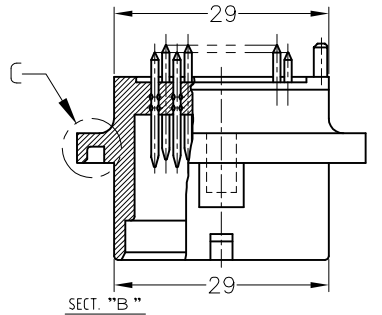

LOC		DIST		REVISIONS				
J		-		REV	DESCRIPTION	DATE	DRW	APPD
A2	REVISED	ECR-15-008111	01JUN2015	TS	KB			

(RECOMMENDED P.C.BORD DIMENSION, TOLERANCE±0.1)  
 プリント基板推奨ホールパターン, 公差±0.1

NOTES, 1.GENERAL TOLERANCE : ± 0.3  
 DRAFT ANGLE : ± 1 MAX\*  
 ALL UNSPECIFIED RADII : R0.5  
 ALL UNSPECIFIED THICKNESS : 15  
 2.MATERIAL  
 CAP HOUSING : THERMOPLASTIC POLYESTER  
 PIN CONTACT : BRSS  
 3.CRITICAL DIMENSIONS:▼

SEE DWG	SEE DWG	SEE DWG	SELECTIVE-TIN (MATTE)	SELECTIVE GOLD × 26	PART NUMBER
SEE DWG 1473418	SEE DWG 1473418	-	SELECTIVE-TIN (MATTE)	SELECTIVE GOLD × 26	6473418-2
SEE DWG 1473418	SEE DWG 1473418	-	SELECTIVE-TIN (MATTE)	SELECTIVE GOLD × 26	6473418-1
3-1437290-7	-	-	SELECTIVE-TIN (MATTE)	SELECTIVE GOLD × 26	6437288-6
OBSOLETE	SEE DWG 1473418	SEE DWG 1473418	TIN-LEAD	SELECTIVE GOLD × 26	1473418-2
OBSOLETE	SEE DWG 1473418	SEE DWG 1473418	TIN-LEAD	SELECTIVE GOLD × 26	1473418-1
OBSOLETE	3-1437290-7	-	TIN-LEAD	SELECTIVE GOLD × 26	1437288-6
MATING PLUG ASSEMBLY 嵌合相手	REMARKS 備考	OLD PART NUMBER 旧型番	CONTACT FINISH 半田付け側	CONTACT SEDE 接触部側	PART NUMBER 型番
			CONTACT FINISH コンタクト仕上		

THIS DRAWING IS A CONTROLLED DOCUMENT.

DWG: A YAMAGUCHI 24SEP02  
 CHK: K. BETSUI 24SEP02  
 APPD: K. BETSUI 24SEP02

TE Connectivity

WATER SEALED CONNECTOR  
 CAP HOUSING 26POS ASSEMBLY

108-78140

SIZE: A1 CAGE CODE: 00779 DRAWING NO: 1437288-6 RESTRICTED TO: -  
 SCALE: 2:1 SHEET: 1 OF 1 REV: A2