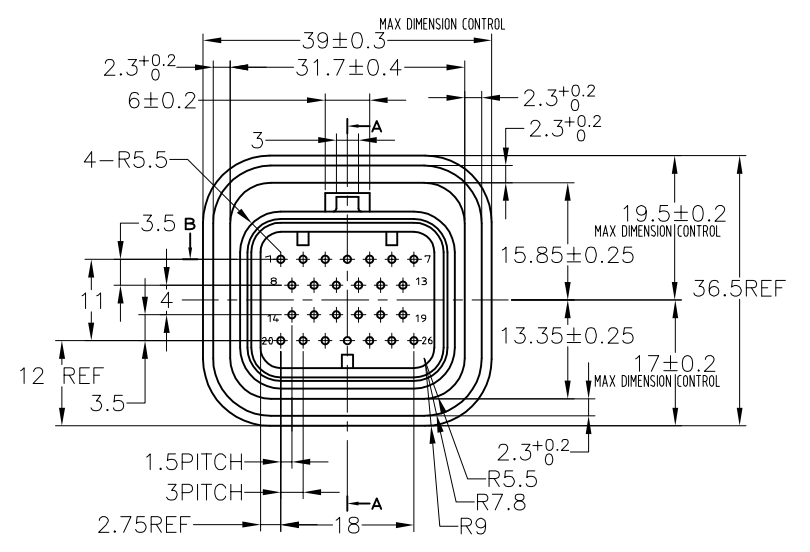

LOC		DIST		REVISIONS				
J		-		REV	DESCRIPTION	DATE	DRW	APPD
A2	REVISED	ECR-15-008111	01JUN2015	TS	KB			

(RECOMMENDED P.C.BORD DIMENSION, TOLERANCE±0.1)  
 プリント基板推奨ホールパターン, 公差±0.1

NOTES, 1.GENERAL TOLERANCE : ± 0.3  
 DRAFT ANGLE : ± 1 MAX\*  
 ALL UNSPECIFIED RADII : R0.5  
 ALL UNSPECIFIED THICKNESS : 15  
 2.MATERIAL  
 CAP HOUSING : THERMOPLASTIC POLYESTER  
 PIN CONTACT : BRSS  
 3.CRITICAL DIMENSIONS:▼

SEE DWG	SEE DWG	SEE DWG	SELECTIVE-TIN (MATTE)	SELECTIVE GOLD × 26	PART NUMBER
SEE DWG 1473418	SEE DWG 1473418	-	SELECTIVE-TIN (MATTE)	SELECTIVE GOLD × 26	6473418-2
SEE DWG 1473418	SEE DWG 1473418	-	SELECTIVE-TIN (MATTE)	SELECTIVE GOLD × 26	6473418-1
3-1437290-7	-	-	SELECTIVE-TIN (MATTE)	SELECTIVE GOLD × 26	6437288-6
OBSOLETE	SEE DWG 1473418	SEE DWG 1473418	TIN-LEAD	SELECTIVE GOLD × 26	1473418-2
OBSOLETE	SEE DWG 1473418	SEE DWG 1473418	TIN-LEAD	SELECTIVE GOLD × 26	1473418-1
OBSOLETE	3-1437290-7	-	TIN-LEAD	SELECTIVE GOLD × 26	1437288-6
MATING PLUG ASSEMBLY 嵌合相手	REMARKS 備考	OLD PART NUMBER 旧型番	CONTACT FINISH 半田付け側	CONTACT SEDE 接触部側	PART NUMBER 型番
			CONTACT FINISH コンタクト仕上		

THIS DRAWING IS A CONTROLLED DOCUMENT.

DWG: A YAMAGUCHI 24SEP02  
 CHK: K. BETSUI 24SEP02  
 APPD: K. BETSUI 24SEP02

TE Connectivity

WATER SEALED CONNECTOR  
 CAP HOUSING 26POS ASSEMBLY

108-78140

SIZE: A1 CAGE CODE: 00779 DRAWING NO: 1437288-6 RESTRICTED TO: -  
 SCALE: 2:1 SHEET: 1 OF 1 REV: A2