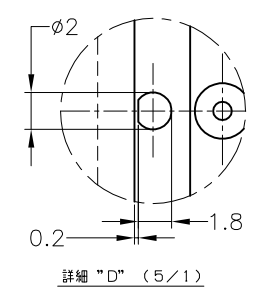

LOC		DIST		REVISIONS				
J		-		REV	DESCRIPTION	DATE	DRW	APPD
A2	REVISED	ECR-15-008111	01JUN2015	TS	KB			

(RECOMMENDED P.C.BORD DIMENSION, TOLERANCE±0.1)  
 プリント基板推奨ホールパターン, 公差±0.1

NOTES, 1.GENERAL TOLERANCE : ± 0.3  
 DRAFT ANGLE : ± 1 MAX\*  
 ALL UNSPECIFIED RADII : R0.5  
 ALL UNSPECIFIED THICKNESS : 15  
 2.MATERIAL  
 CAP HOUSING : THERMOPLASTIC POLYESTER  
 PIN CONTACT : BRSS  
 3.CRITICAL DIMENSIONS:▼

SEE DWG	SEE DWG	SEE DWG	SELECTIVE-TIN (MATTE)	SELECTIVE GOLD × 26	PART NUMBER
SEE DWG 1473418	SEE DWG 1473418	-	SELECTIVE-TIN (MATTE)	SELECTIVE GOLD × 26	6473418-2
SEE DWG 1473418	SEE DWG 1473418	-	SELECTIVE-TIN (MATTE)	SELECTIVE GOLD × 26	6473418-1
3-1437290-7	-	-	SELECTIVE-TIN (MATTE)	SELECTIVE GOLD × 26	6437288-6
OBSOLETE	SEE DWG 1473418	SEE DWG 1473418	TIN-LEAD	SELECTIVE GOLD × 26	1473418-2
OBSOLETE	SEE DWG 1473418	SEE DWG 1473418	TIN-LEAD	SELECTIVE GOLD × 26	1473418-1
OBSOLETE	3-1437290-7	-	TIN-LEAD	SELECTIVE GOLD × 26	1437288-6
MATING PLUG ASSEMBLY 嵌合相手	REMARKS 備考	OLD PART NUMBER 旧型番	CONTACT FINISH 半田付け側	CONTACT SEDE 接触部側	PART NUMBER 型番
			CONTACT FINISH コンタクト仕上		

THIS DRAWING IS A CONTROLLED DOCUMENT.

DWG: A YAMAGUCHI 24SEP02  
 CHK: K. BETSUI 24SEP02  
 APPD: K. BETSUI 24SEP02

TE Connectivity

WATER SEALED CONNECTOR  
 CAP HOUSING 26POS ASSEMBLY

108-78140

SIZE: A1 CAGE CODE: 00779 DRAWING NO: 1437288-6 RESTRICTED TO: -  
 SCALE: 2:1 SHEET: 1 OF 1 REV: A2