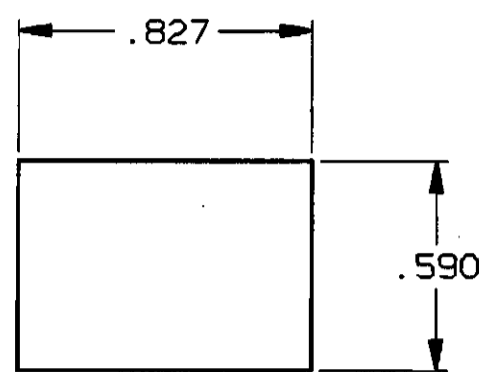

4

3

2

1

CONVERSION CHART	
INCH	MM
.010	0,25
.146	3,71
.257	6,53
.350	8,89
.385	9,78
.421	10,69
.590	15,00
.591	15,01
.827	21,00

NOTES:

1. INTERPRET DRAWING PER ASME Y14.5M-1994.
2. LENS BUTTON SET INCLUDES:
   (*) PLASTIC DEFUSER BUTTON
   CLEAR PLASTIC COVER.
3. FITS BOTH OILTIGHT AND NON-OILTIGHT MODELS.
4. (*) SPECIFY COLOR: (2) = RED
   (3) = ORANGE
   (4) = YELLOW
   (5) = GREEN
   (6) = BLUE
   (9) = WHITE/CLEAR

64T

OUTLINE DRAWING
SPECIFICATIONS ARE SUBJECT TO CHANGES WITHOUT NOTICE

THIS IS A C.A.D. GENERATED DRAWING.
DO NOT MAKE MANUAL REVISIONS TO MASTER.

REV	A	B	3
REVISIONS	INITIAL RELEASE ESR/DS06 PS 12-8-87 APP'D: SMM 12-8-87	REVISED ECO#3147 T.H. 3-1-89 APP'D: C.F. 3-1-89	REVISED ECO#392-95 S.KIRCORTAN 6-14-95 APP'D: <i>MLL 6/2/95</i>

THIRD ANGLE PROJECTION

UNLESS OTHERWISE SPECIFIED DIMENSIONS ARE IN INCHES DO NOT SCALE PRINT

FILE NAME: 80811OUT   DIRECTORY: PSHSWTCH

MATERIAL: SEE SPECIFICATIONS

FINISH: SEE SPECIFICATIONS

ORIGINAL DATE OF DRAWING: 12-9-87

DRAWN: L.M.   DATE: 3-1-89

CHECKED: P.S.   DATE: 12-9-87

APPROVED: S.M.M.   DATE: 12-9-87

CODE IDENT. NO. 91506   DWG. SIZE C

NEXT ASSY:

TOLERANCES (EXCEPT AS NOTED)
ANGULAR = ±1°
DECIMAL .XX = ±
DECIMAL .XXX = ±.010
DECIMAL .XXXX = ±

AUGAT CONFIDENTIAL
This document contains information which is the exclusive property of Augat Inc.
Distribution, reproduction or use by others is not permitted without the expressed written consent of Augat Inc.

AUGAT INC. 452 JOHN DIETSCH BLVD. ATTLEBORO FALLS, MASS. 02763	
TITLE: OUTLINE DRAWING LENS SET 64*-* SERIES	
DWG. NO. 80811	REV. 3
PRODUCT CODE:	SCALE: SHEET 1 OF 1