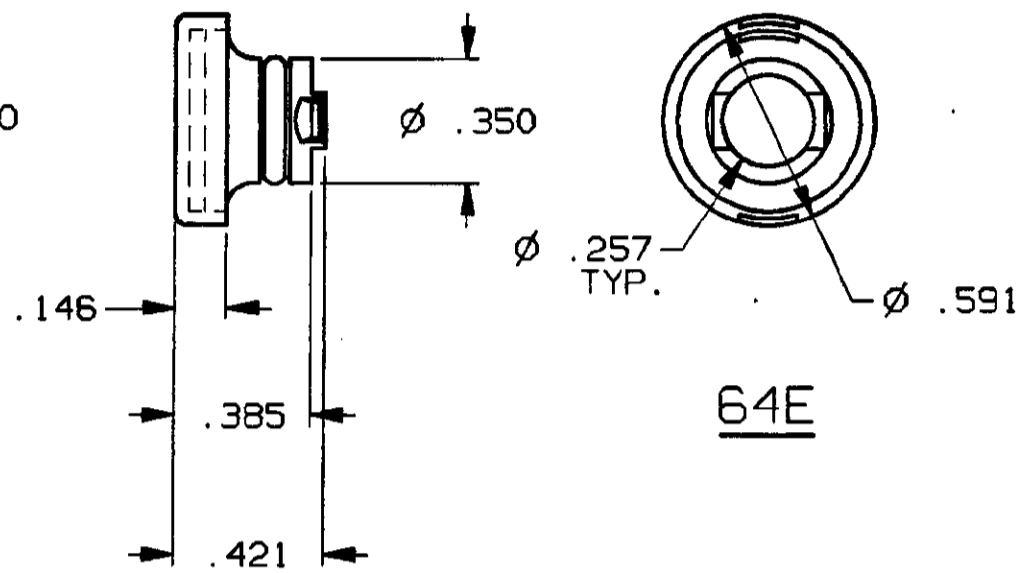

4

3

2

1

CONVERSION CHART	
INCH	MM
.010	0,25
.146	3,71
.257	6,53
.350	8,89
.385	9,78
.421	10,69
.590	15,00
.591	15,01
.827	21,00

NOTES:

1. INTERPRET DRAWING PER ASME Y14.5M-1994.
2. LENS BUTTON SET INCLUDES:
   (*) PLASTIC DEFUSER BUTTON
   CLEAR PLASTIC COVER.
3. FITS BOTH OILTIGHT AND NON-OILTIGHT MODELS.
4. (*) SPECIFY COLOR: (2) = RED
   (3) = ORANGE
   (4) = YELLOW
   (5) = GREEN
   (6) = BLUE
   (9) = WHITE/CLEAR

64E

OUTLINE DRAWING
SPECIFICATIONS ARE SUBJECT TO CHANGES WITHOUT NOTICE

THIS IS A C.A.D. GENERATED DRAWING.
DO NOT MAKE MANUAL REVISIONS TO MASTER.

REV	A	B	3
REVISIONS	INITIAL RELEASE ESR/DS06 PS 12-8-87 APP'D: SMM 12-8-87	REVISED ECO#3147 T.H. 3-1-89 APP'D: C.F. 3-1-89	REVISED ECO#392-95 S.KIRCORTAN 6-14-95 APP'D: <i>MLL 6/2/95</i>

THIRD ANGLE PROJECTION

UNLESS OTHERWISE SPECIFIED DIMENSIONS ARE IN INCHES DO NOT SCALE PRINT

FILE NAME: 80811OUT   DIRECTORY: PSHSWTCH

MATERIAL: SEE SPECIFICATIONS

FINISH: SEE SPECIFICATIONS

ORIGINAL DATE OF DRAWING: 12-9-87

DRAWN: L.M.   DATE: 3-1-89

CHECKED: P.S.   DATE: 12-9-87

APPROVED: S.M.M.   DATE: 12-9-87

CODE IDENT. NO. 91506   DWG. SIZE C

NEXT ASSY:

TOLERANCES (EXCEPT AS NOTED)
ANGULAR = ±1°
DECIMAL .XX = ±
DECIMAL .XXX = ±.010
DECIMAL .XXXX = ±

AUGAT CONFIDENTIAL
This document contains information which is the exclusive property of Augat Inc.
Distribution, reproduction or use by others is not permitted without the expressed written consent of Augat Inc.

AUGAT INC. 452 JOHN DIETSCH BLVD. ATTLEBORO FALLS, MASS. 02763	
TITLE: OUTLINE DRAWING LENS SET 64*-* SERIES	
DWG. NO. 80811	REV. 3
PRODUCT CODE:	SCALE: SHEET 1 OF 1